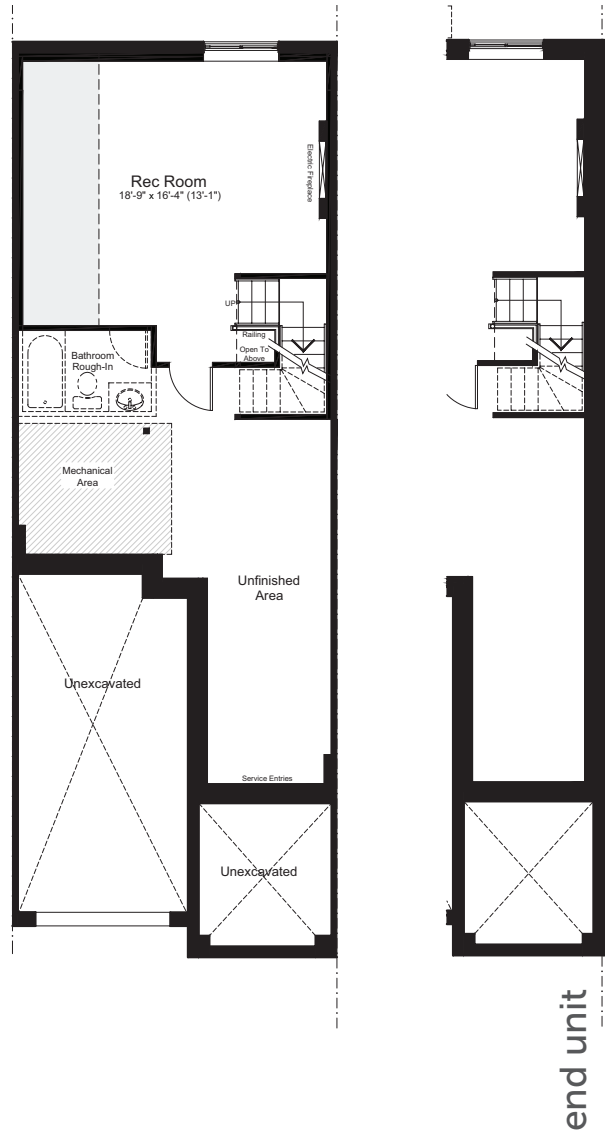

— WENTWORTH

TOWNHOMES

2105 SQ.FT. 3 BED 2.5 BATH

INCLUDING 405 SQ.FT. FINISHED BASEMENT

claridgehomes.com

WENTWORTH

TOWNHOMES

2105 SQ.FT. 3 BED 2.5 BATH

INCLUDING 405 SQ.FT. FINISHED BASEMENT

basement

ground

second

sunken entry
ground

sunken entry
basement