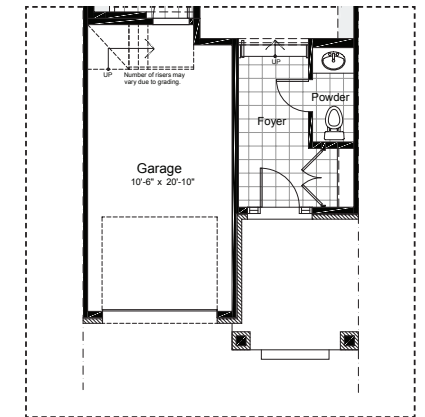

— WENTWORTH

TOWNHOMES

2105 SQ.FT. 3 BED 2.5 BATH

INCLUDING 405 SQ.FT. FINISHED BASEMENT

claridgehomes.com

WENTWORTH

TOWNHOMES

2105 SQ.FT. 3 BED 2.5 BATH

INCLUDING 405 SQ.FT. FINISHED BASEMENT

basement

ground

second

sunken entry
ground

sunken entry
basement