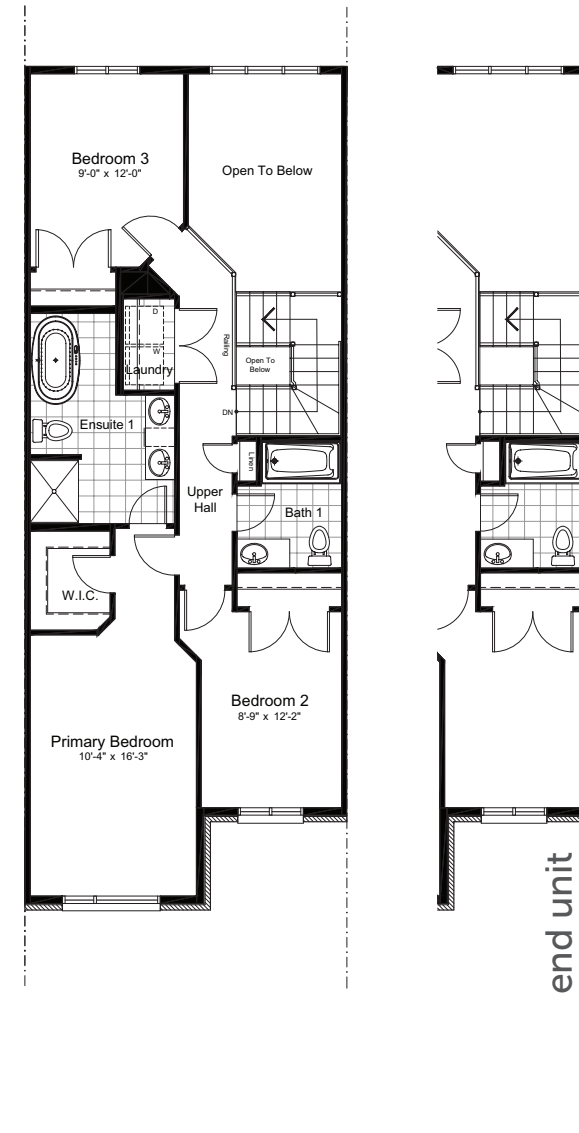

— WENTWORTH

TOWNHOMES

2105 SQ.FT. 3 BED 2.5 BATH

INCLUDING 405 SQ.FT. FINISHED BASEMENT

claridgehomes.com

WENTWORTH

TOWNHOMES

2105 SQ.FT. 3 BED 2.5 BATH

INCLUDING 405 SQ.FT. FINISHED BASEMENT

basement

ground

second

sunken entry
ground

sunken entry
basement