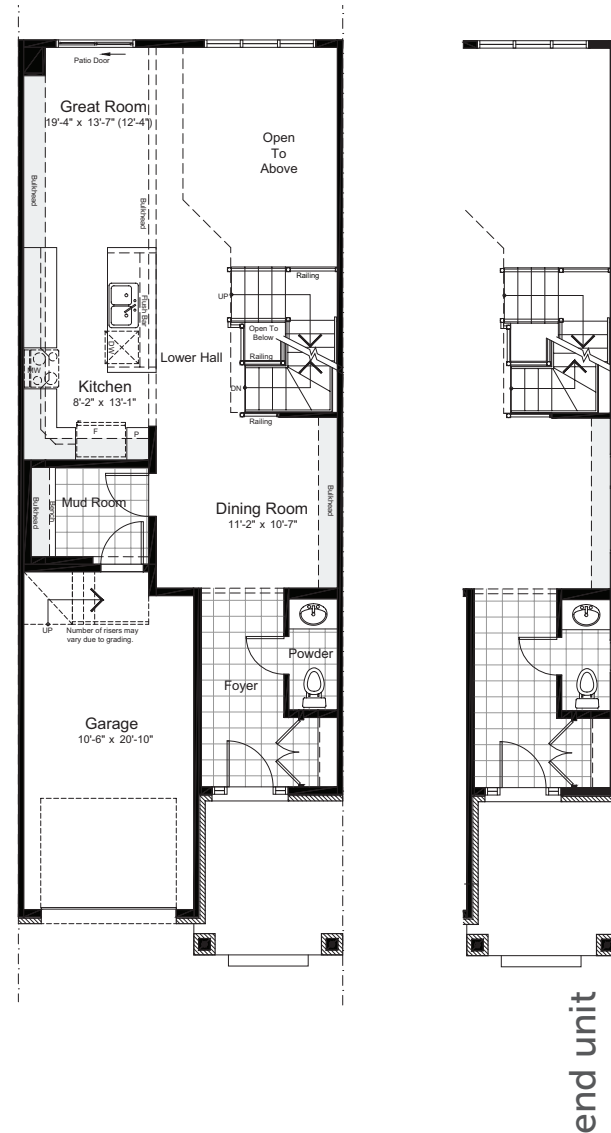

— WENTWORTH

TOWNHOMES

2105 SQ.FT. 3 BED 2.5 BATH

INCLUDING 405 SQ.FT. FINISHED BASEMENT

claridgehomes.com

WENTWORTH

TOWNHOMES

2105 SQ.FT. 3 BED 2.5 BATH

INCLUDING 405 SQ.FT. FINISHED BASEMENT

basement

ground

second

sunken entry
ground

sunken entry
basement