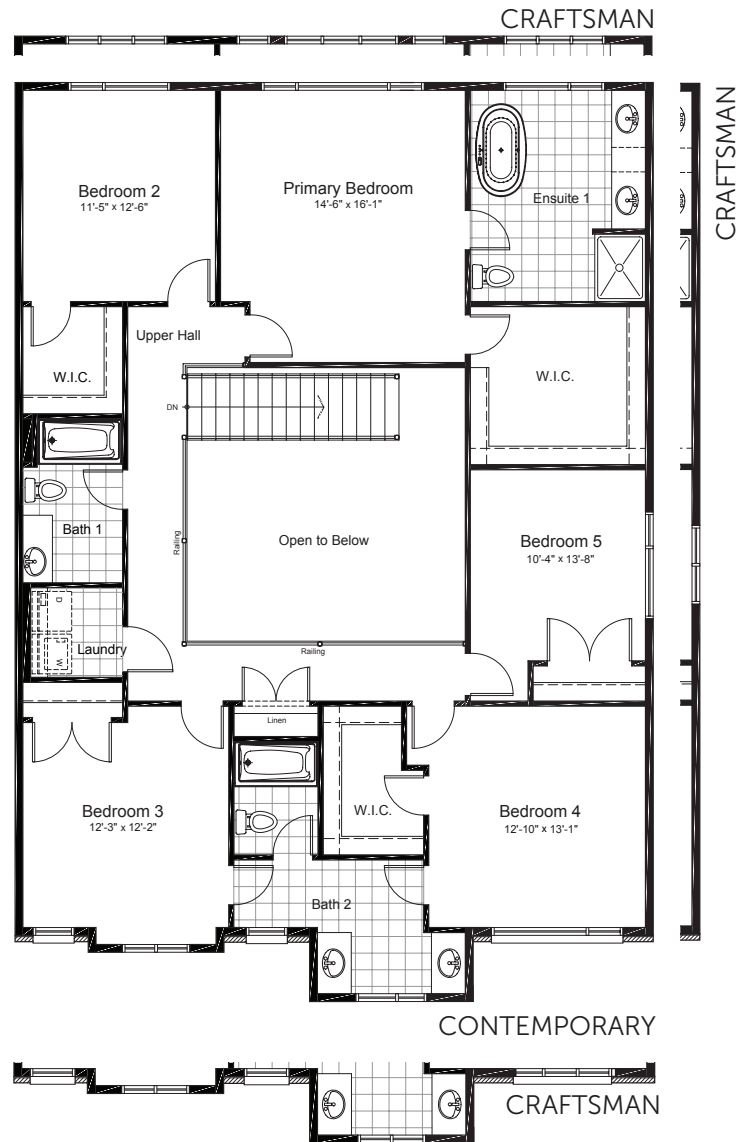

# CARNOUSTIE

SECONDARY DWELLING UNITS - 45' LOT

# CARNOUSTIE

SECONDARY DWELLING UNITS - 45' LOT

PRIMARY  
3460 SQ.FT. 5 BED 3.5 BATH

SECONDARY  
1380 SQ.FT. 2 BED 1.5 BATH

ground

second

basement