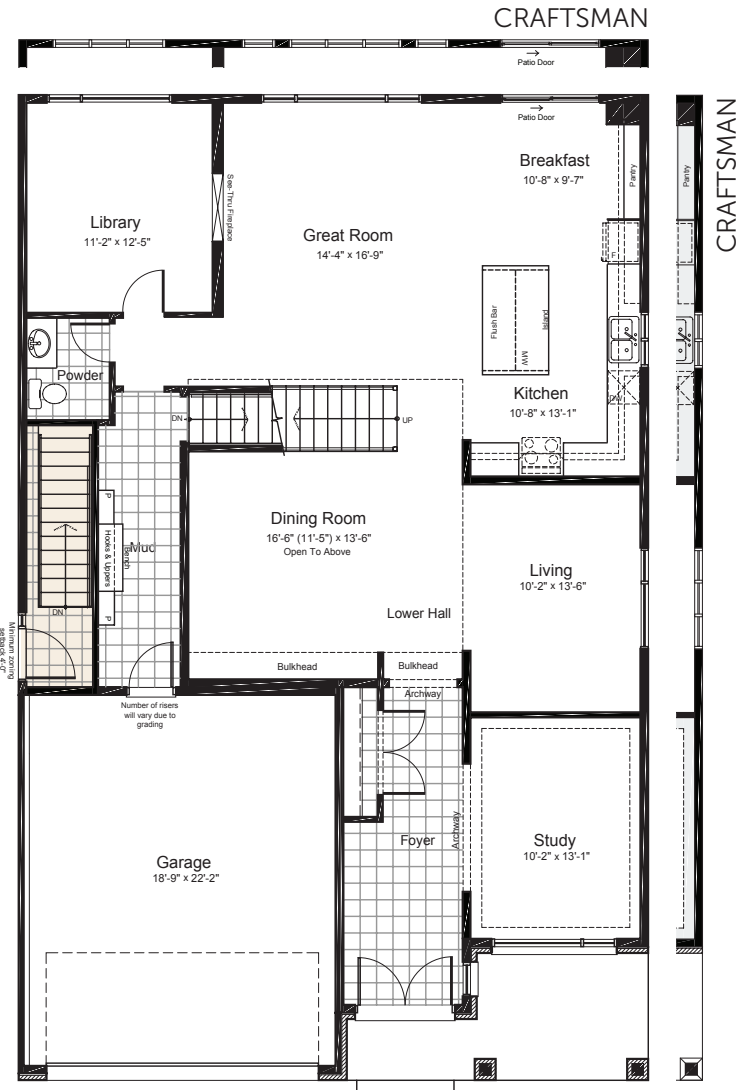

# CARNOUSTIE

SECONDARY DWELLING UNITS - 45' LOT

# CARNOUSTIE

SECONDARY DWELLING UNITS - 45' LOT

PRIMARY  
3460 SQ.FT. 5 BED 3.5 BATH

SECONDARY  
1380 SQ.FT. 2 BED 1.5 BATH

ground

second

basement