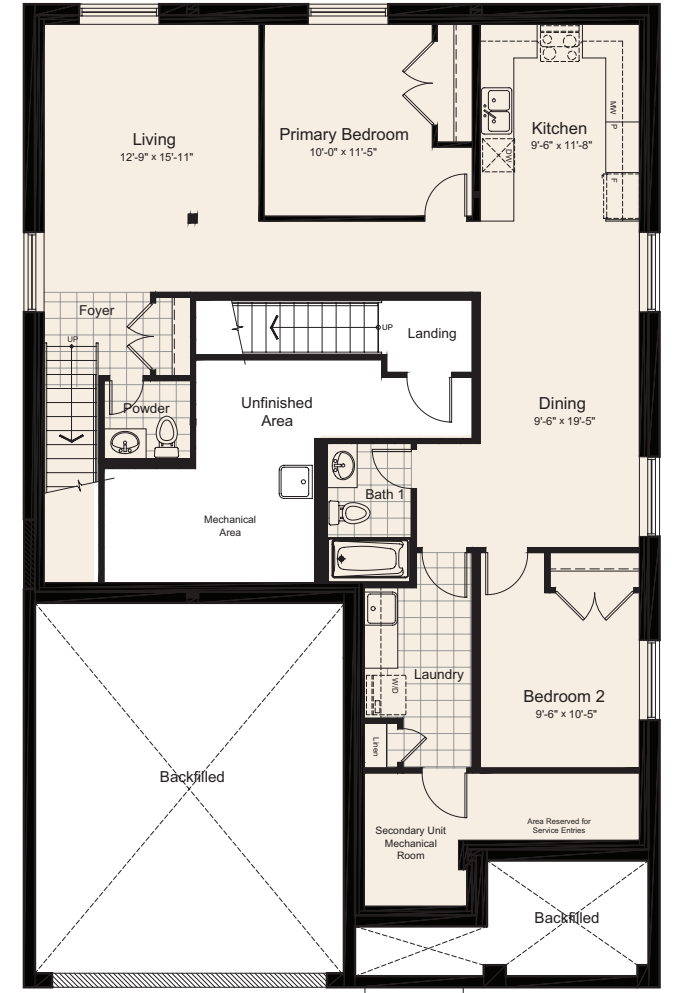

# CARNOUSTIE

SECONDARY DWELLING UNITS - 45' LOT

# CARNOUSTIE

SECONDARY DWELLING UNITS - 45' LOT

PRIMARY  
3460 SQ.FT. 5 BED 3.5 BATH

SECONDARY  
1380 SQ.FT. 2 BED 1.5 BATH

ground

second

basement