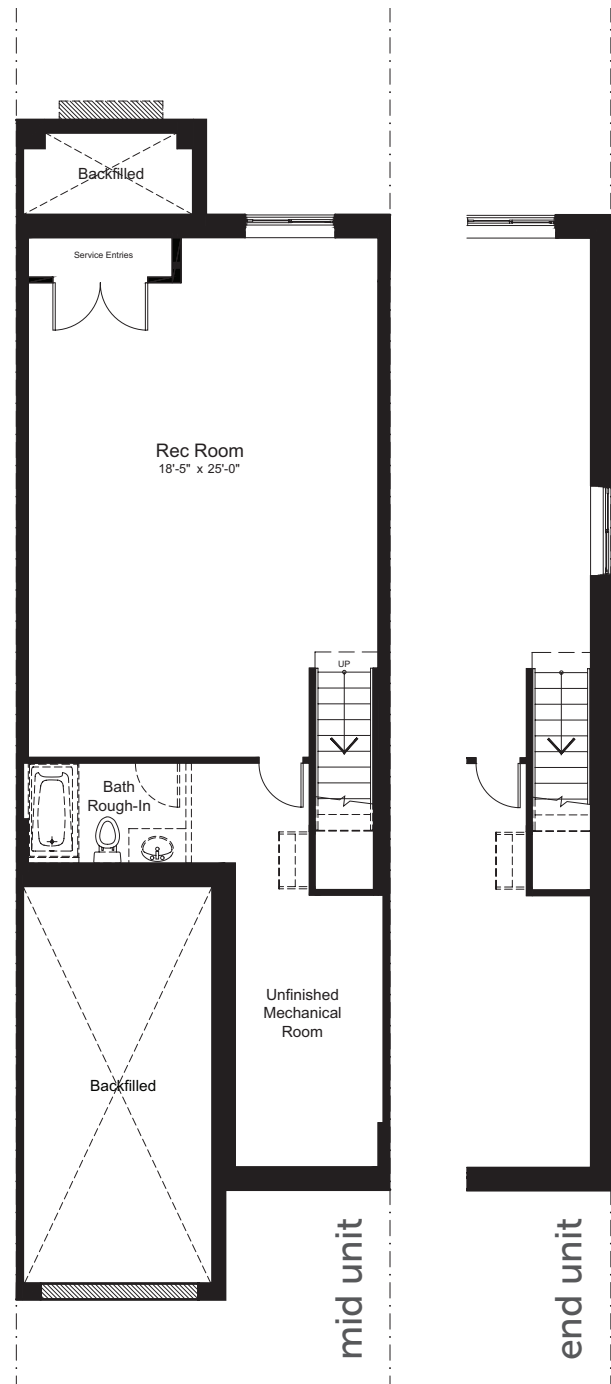

MILANO

REAR-LANE TOWNHOME

2430 SQ.FT. 3 BED 2.5 BATH

INCLUDES 590 SQ.FT. FINISHED BASEMENT

claridgehomes.com

MILANO

REAR-LANE TOWNHOME

2430 SQ.FT. 3 BED 2.5 BATH

INCLUDES 590 SQ.FT. FINISHED BASEMENT

basement

ground

second