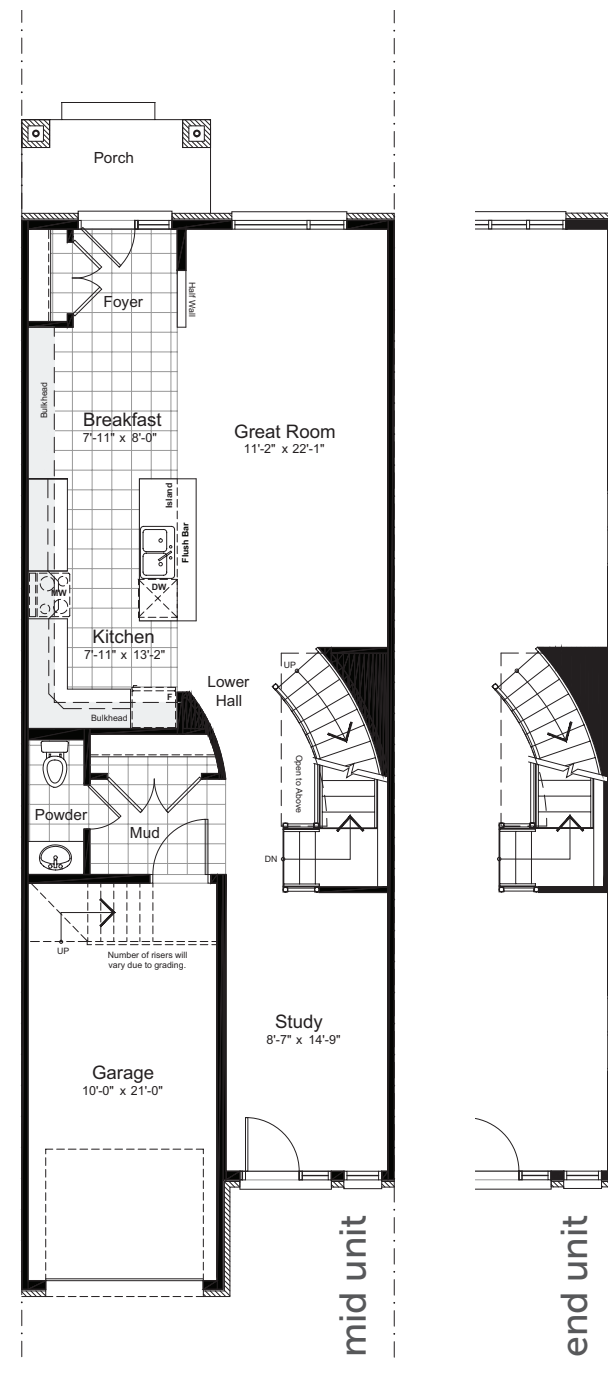

MILANO

REAR-LANE TOWNHOME

2430 SQ.FT. 3 BED 2.5 BATH

INCLUDES 590 SQ.FT. FINISHED BASEMENT

claridgehomes.com

MILANO

REAR-LANE TOWNHOME

2430 SQ.FT. 3 BED 2.5 BATH

INCLUDES 590 SQ.FT. FINISHED BASEMENT

basement

ground

second