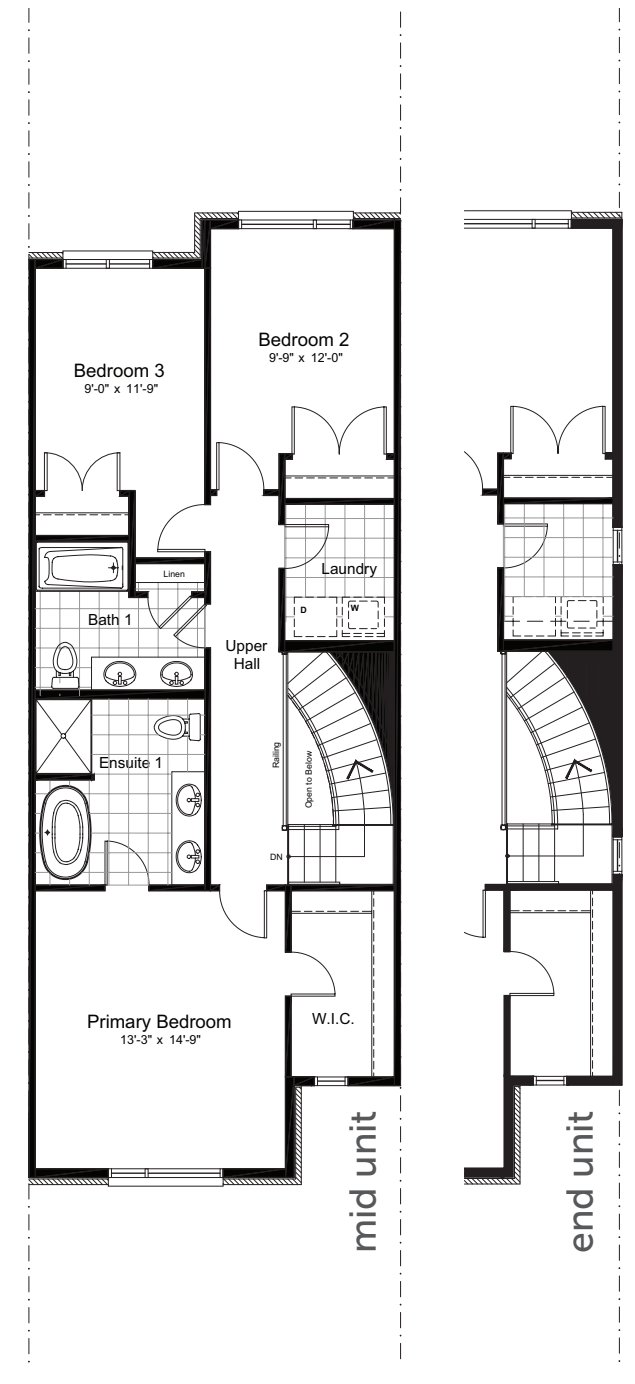

MILANO

REAR-LANE TOWNHOME

2430 SQ.FT. 3 BED 2.5 BATH

INCLUDES 590 SQ.FT. FINISHED BASEMENT

claridgehomes.com

MILANO

REAR-LANE TOWNHOME

2430 SQ.FT. 3 BED 2.5 BATH

INCLUDES 590 SQ.FT. FINISHED BASEMENT

basement

ground

second