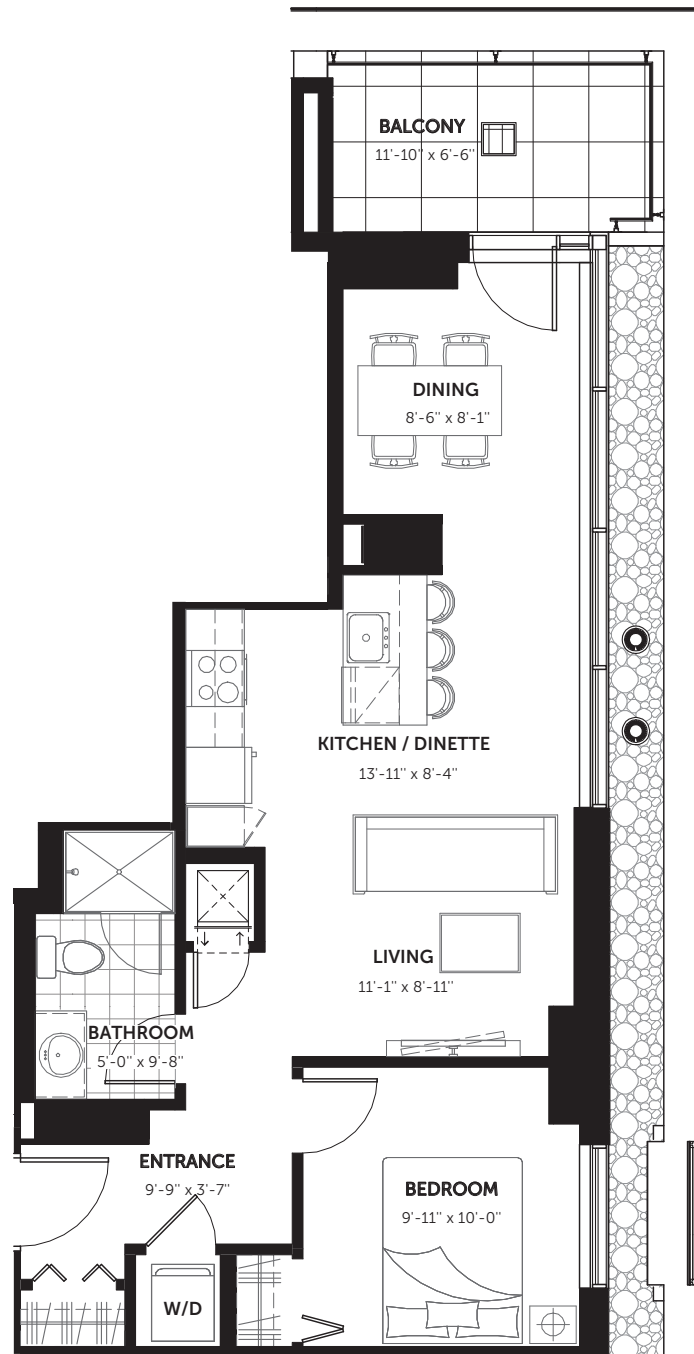

NEW CALLISTO MODIFIED ♦ 680 Sq.Ft.

CLARIDGE
MCCN

1 Bedroom ♦ 1 Bathroom

DISCLAIMER All sizes and specifications are approximate and are subject to change without notice. Actual square footage may vary from that stated hereon. Balcony and terrace square footage is approximate and may vary depending on floor level, location and other factors, and is subject to change without notice. Furniture not included. E.& O.E. Issued: February 2021