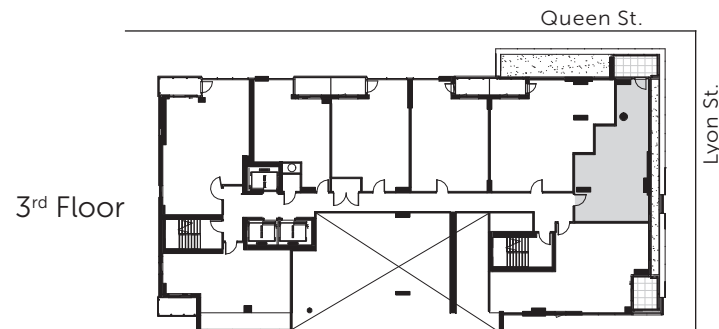

NEW CALLISTO MODIFIED ♦ 680 Sq.Ft.

CLARIDGE
MCCN

1 Bedroom ♦ 1 Bathroom

DISCLAIMER All sizes and specifications are approximate and are subject to change without notice. Actual square footage may vary from that stated hereon. Balcony and terrace square footage is approximate and may vary depending on floor level, location and other factors, and is subject to change without notice. Furniture not included. E.& O.E. Issued: February 2021