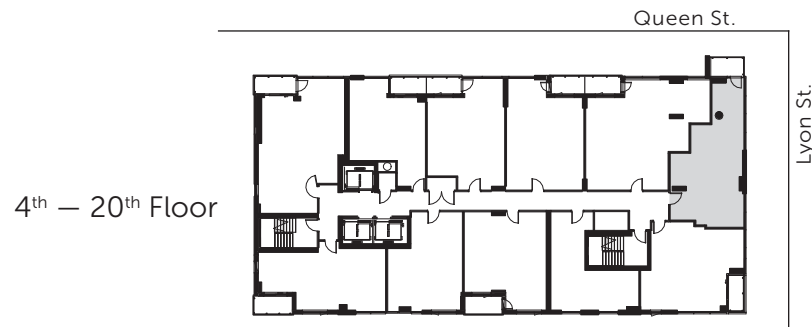

NEW CALLISTO I ♦ 710 Sq.Ft.

CLARIDGE  
**MCCN**

1 Bedroom ♦ 1 Bathroom

**DISCLAIMER** All sizes and specifications are approximate and are subject to change without notice. Actual square footage may vary from that stated herein. Balcony and terrace square footage is approximate and may vary depending on floor level, location and other factors, and is subject to change without notice. Furniture not included. E.& O.E. Issued: February 2021