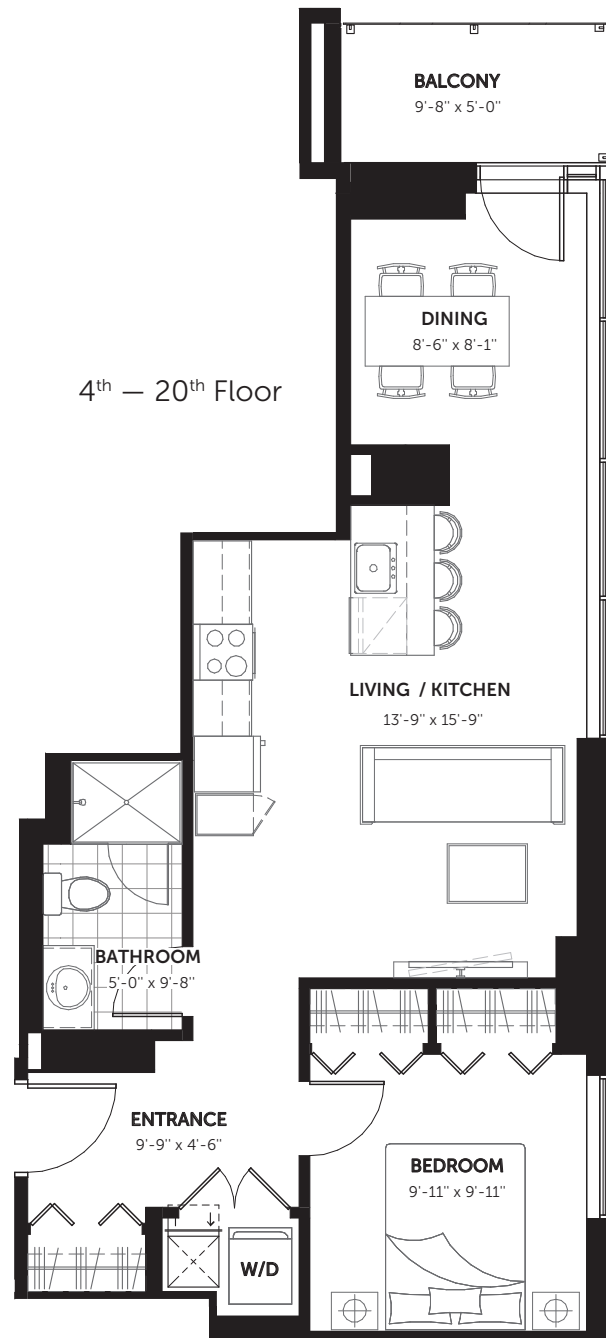

NEW CALLISTO I ♦ 710 Sq.Ft.

CLARIDGE  
**MCCN**

1 Bedroom ♦ 1 Bathroom

**DISCLAIMER** All sizes and specifications are approximate and are subject to change without notice. Actual square footage may vary from that stated herein. Balcony and terrace square footage is approximate and may vary depending on floor level, location and other factors, and is subject to change without notice. Furniture not included. E.& O.E. Issued: February 2021