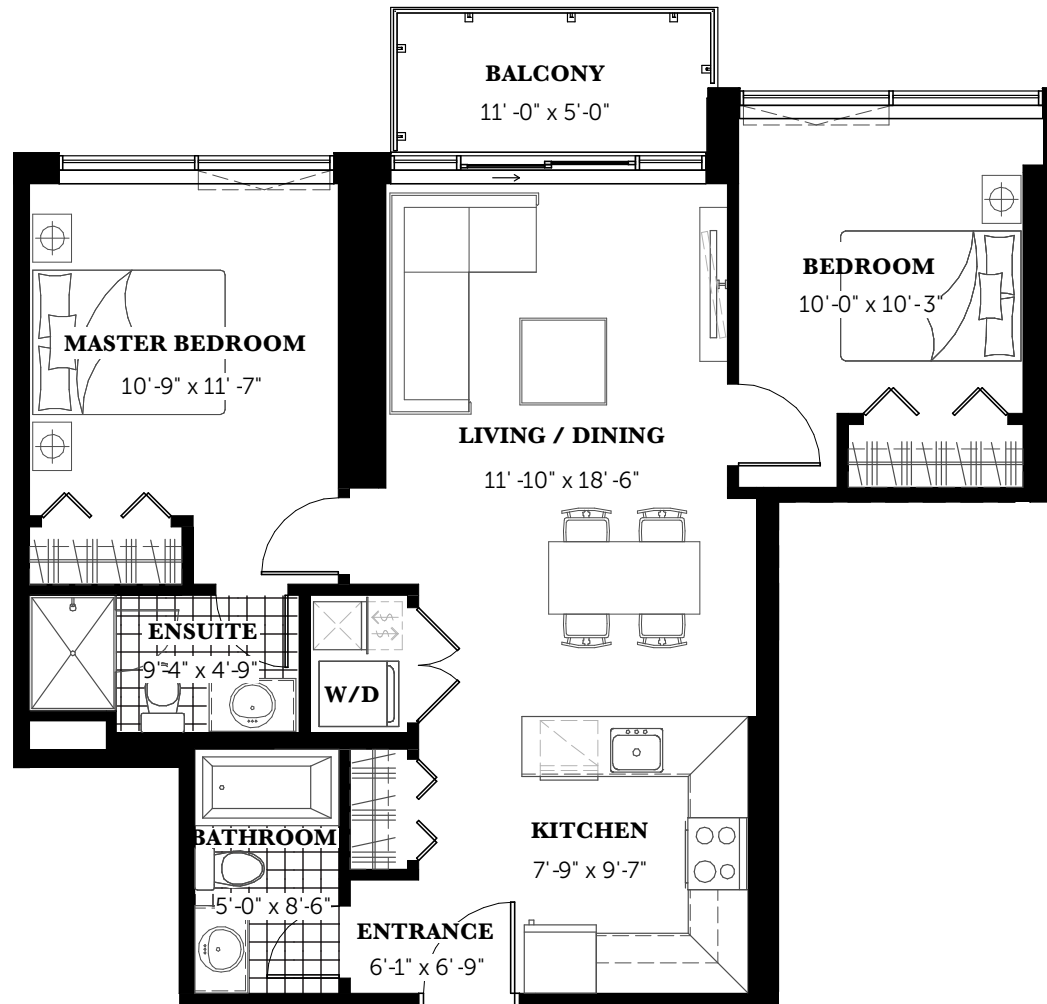

CLARIDGE

THE RITZ ♦ 875 Sq.Ft.

ROYALE

2 Bedrooms ♦ 2 Bathrooms

LUXURY CONDOS

25<sup>th</sup>—26<sup>th</sup> Floor

**DISCLAIMER** All sizes and specifications are approximate and are subject to change without notice. Actual square footage may vary from that stated herein. Balcony and terrace square footage is approximate and may vary depending on floor level, location and other factors, and is subject to change without notice. Furniture not included. E.& O.E. Issued: October 2021