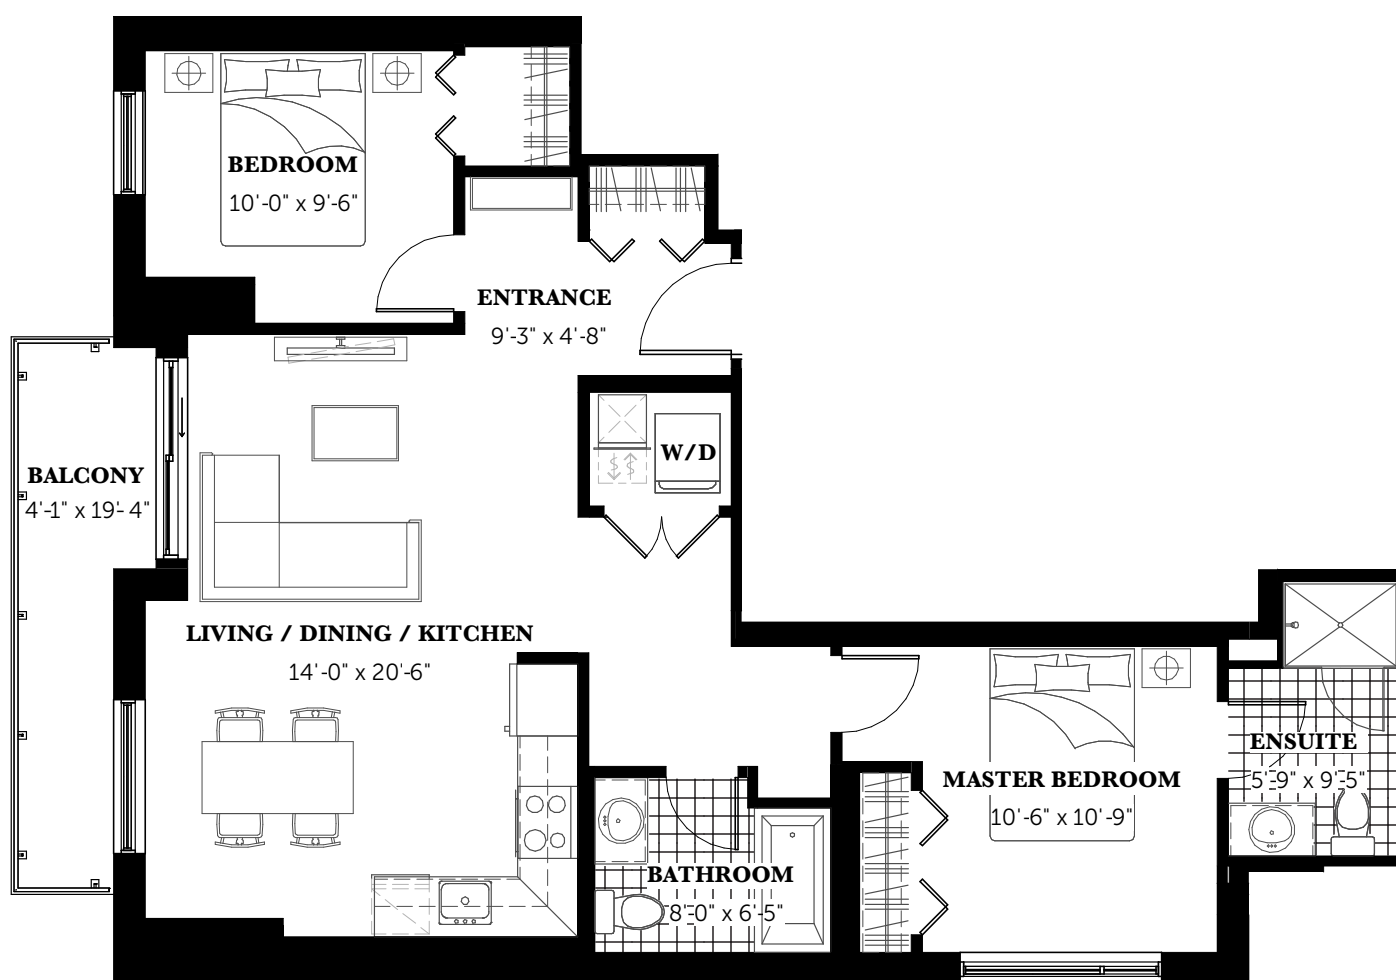

CLARIDGE

THE PARAMOUNT ♦ 980 Sq.Ft.

ROYALE

2 Bedrooms ♦ 2 Bathrooms

LUXURY CONDOS

20<sup>th</sup>—26<sup>th</sup> Floor

**DISCLAIMER** All sizes and specifications are approximate and are subject to change without notice. Actual square footage may vary from that stated herein. Balcony and terrace square footage is approximate and may vary depending on floor level, location and other factors, and is subject to change without notice. Furniture not included. E.& O.E. Issued: October 2021