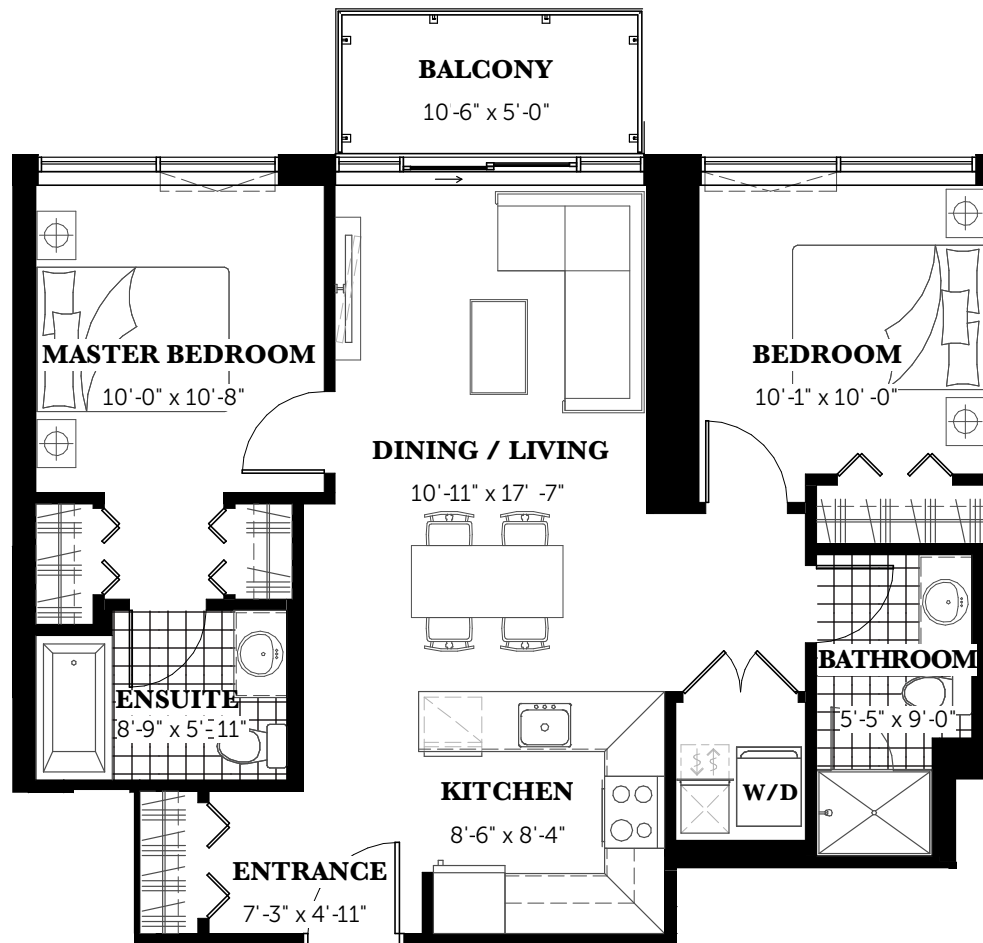

CLARIDGE

THE LUXE ♦ 890 Sq.Ft.

ROYALE

2 Bedrooms ♦ 2 Bathrooms

LUXURY CONDOS

25<sup>th</sup>—26<sup>th</sup> Floor

**DISCLAIMER** All sizes and specifications are approximate and are subject to change without notice. Actual square footage may vary from that stated herein. Balcony and terrace square footage is approximate and may vary depending on floor level, location and other factors, and is subject to change without notice. Furniture not included. E.& O.E. Issued: October 2021