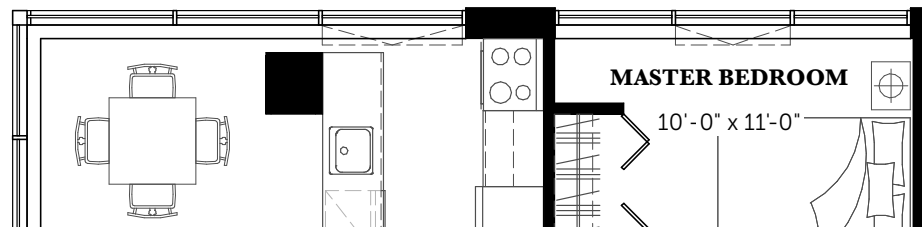

CLARIDGE

THE LAVISH ♦ 950 Sq.Ft.

ROYALE

2 Bedrooms ♦ 2 Bathrooms

LUXURY CONDOS

25<sup>th</sup>—26<sup>th</sup> Floor →

22<sup>nd</sup> Floor

23<sup>rd</sup>—24<sup>th</sup> Floor

**DISCLAIMER** All sizes and specifications are approximate and are subject to change without notice. Actual square footage may vary from that stated herein. Balcony and terrace square footage is approximate and may vary depending on floor level, location and other factors, and is subject to change without notice. Furniture not included. E.& O.E. Issued: November 2020