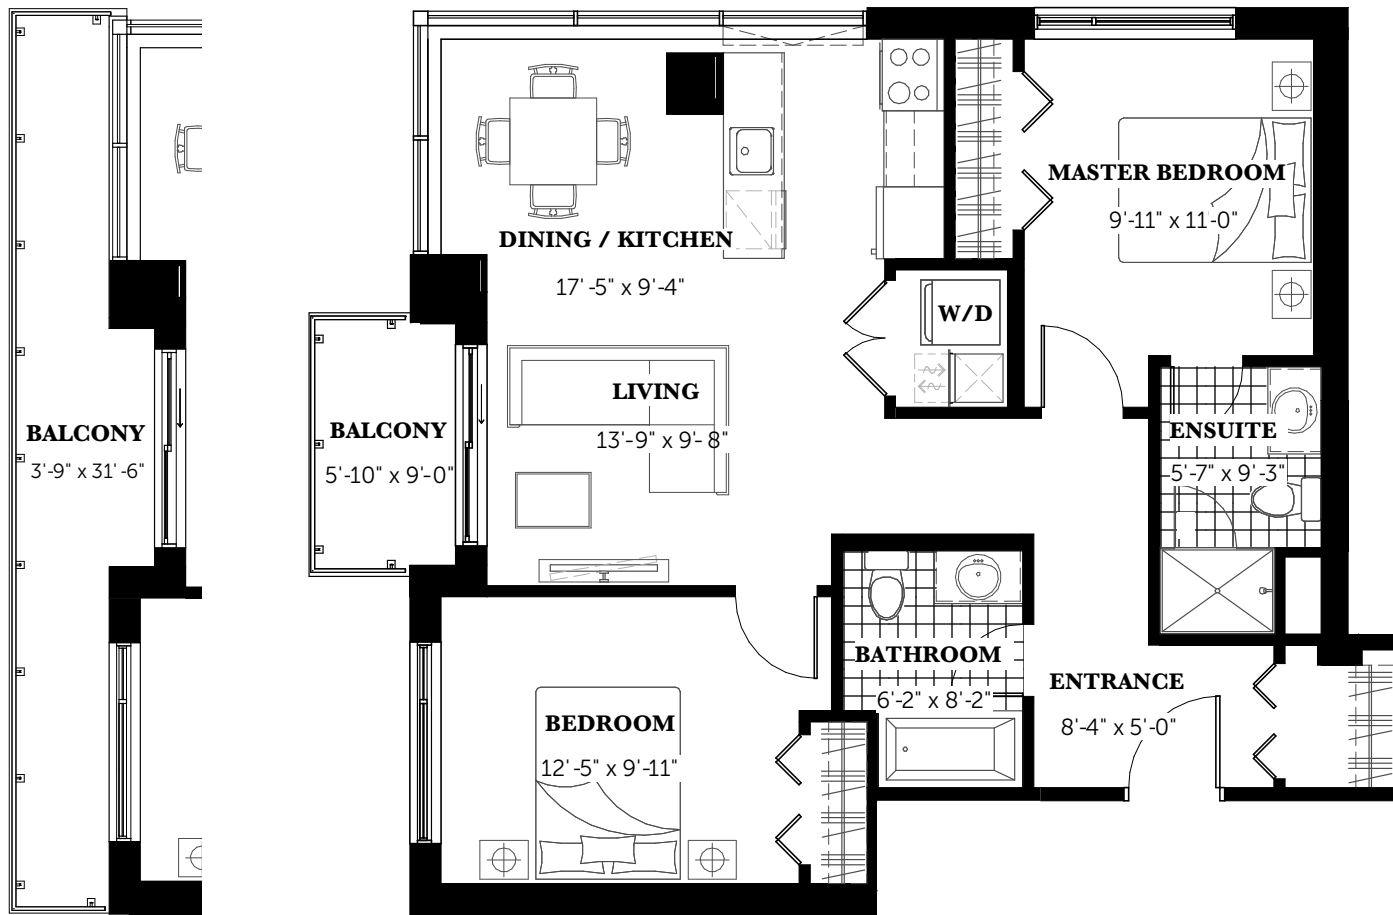

CLARIDGE

THE LAVISH ♦ 950 Sq.Ft.

ROYALE

2 Bedrooms ♦ 2 Bathrooms

LUXURY CONDOS

25<sup>th</sup>—26<sup>th</sup> Floor →

22<sup>nd</sup> Floor

23<sup>rd</sup>—24<sup>th</sup> Floor

**DISCLAIMER** All sizes and specifications are approximate and are subject to change without notice. Actual square footage may vary from that stated herein. Balcony and terrace square footage is approximate and may vary depending on floor level, location and other factors, and is subject to change without notice. Furniture not included. E.& O.E. Issued: November 2020