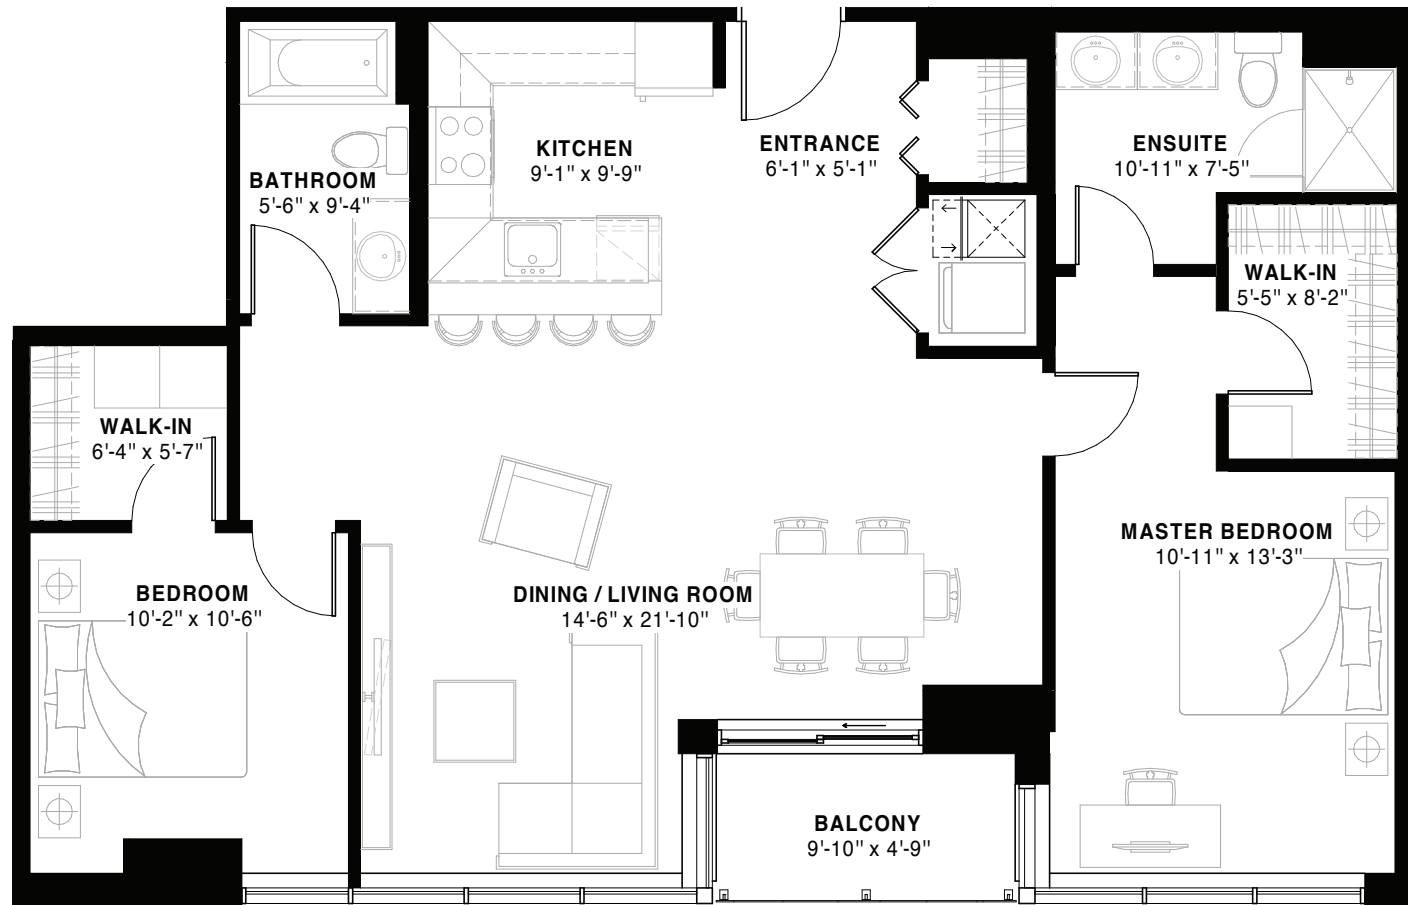

SOLSTICE ♦ 1190 Sq.Ft.

CLARIDGE  
**MCCN**

2 Bedrooms ♦ 2 Bathrooms

**DISCLAIMER** All sizes and specifications are approximate and are subject to change without notice. Actual square footage may vary from that stated herein. Balcony and terrace square footage is approximate and may vary depending on floor level, location and other factors, and is subject to change without notice. Furniture not included. E.& O.E. Issued: October 2024