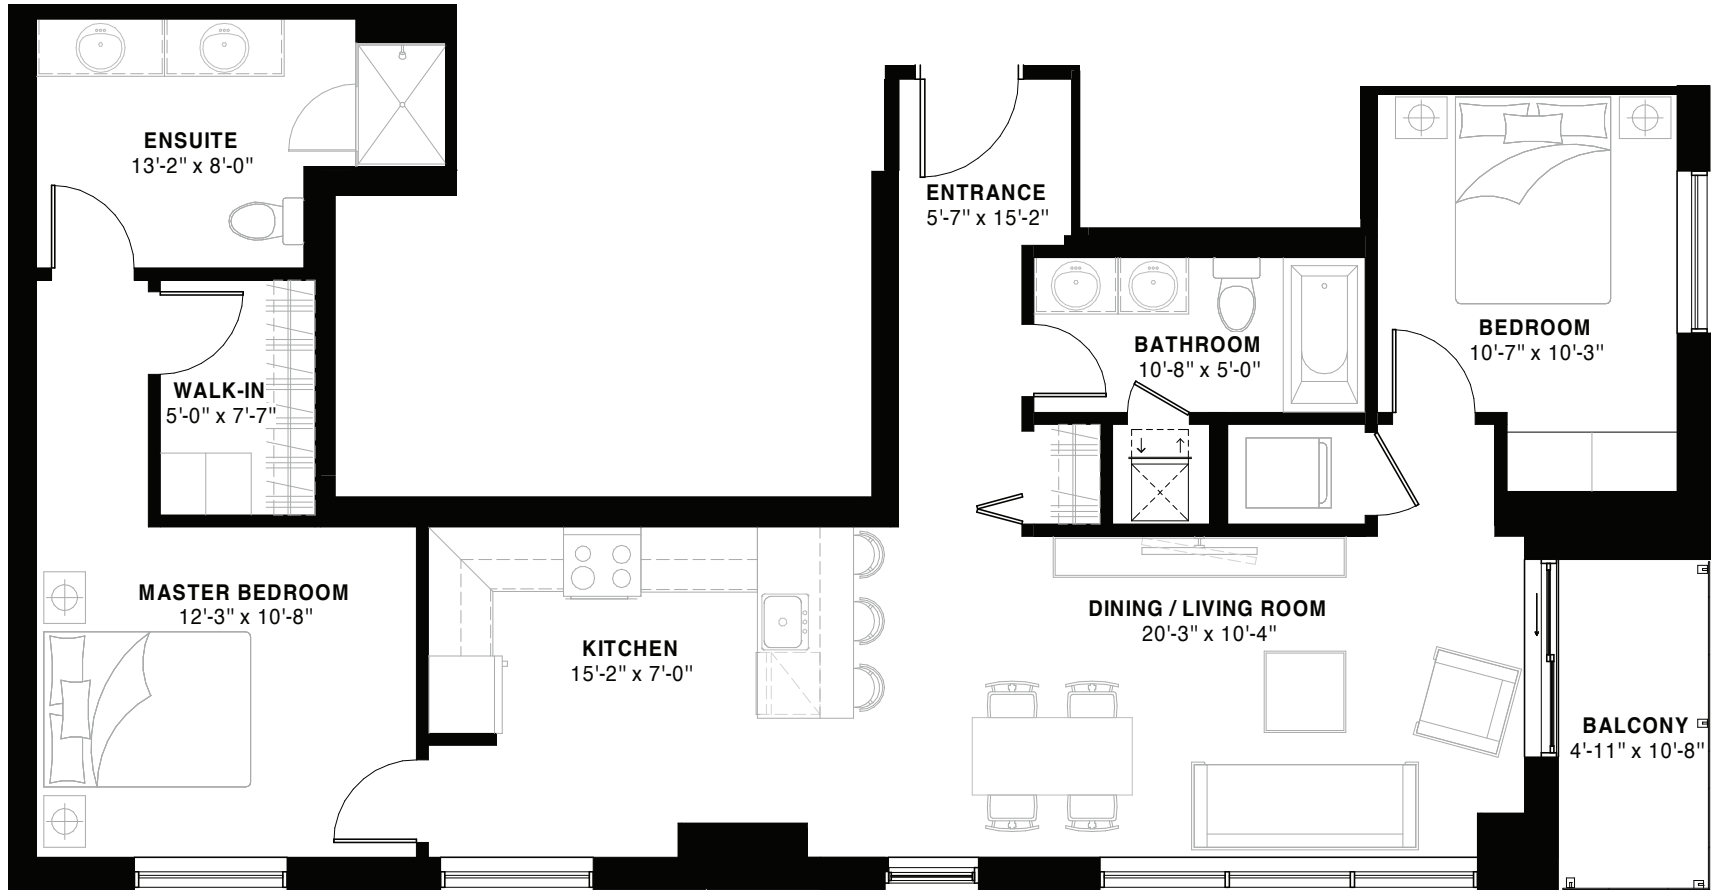

MOONLIGHT ♦ 1160 Sq.Ft.

CLARIDGE
MOON

2 Bedrooms ♦ 2 Bathrooms

DISCLAIMER All sizes and specifications are approximate and are subject to change without notice. Actual square footage may vary from that stated herein. Balcony and terrace square footage is approximate and may vary depending on floor level, location and other factors, and is subject to change without notice. Furniture not included. E.& O.E. Issued: October 2024.