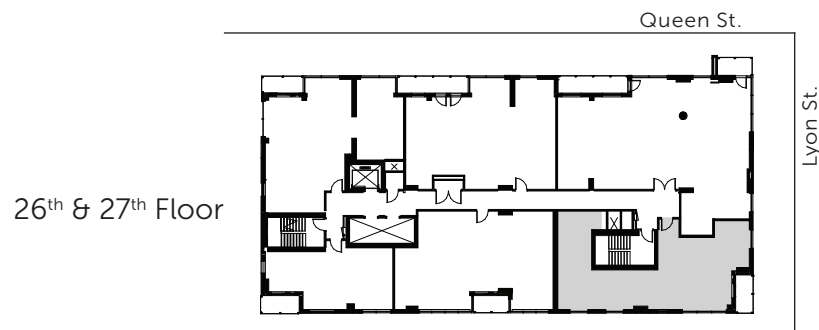

MOONLIGHT ♦ 1160 Sq.Ft.

CLARIDGE
MOON

2 Bedrooms ♦ 2 Bathrooms

DISCLAIMER All sizes and specifications are approximate and are subject to change without notice. Actual square footage may vary from that stated herein. Balcony and terrace square footage is approximate and may vary depending on floor level, location and other factors, and is subject to change without notice. Furniture not included. E.& O.E. Issued: October 2024.