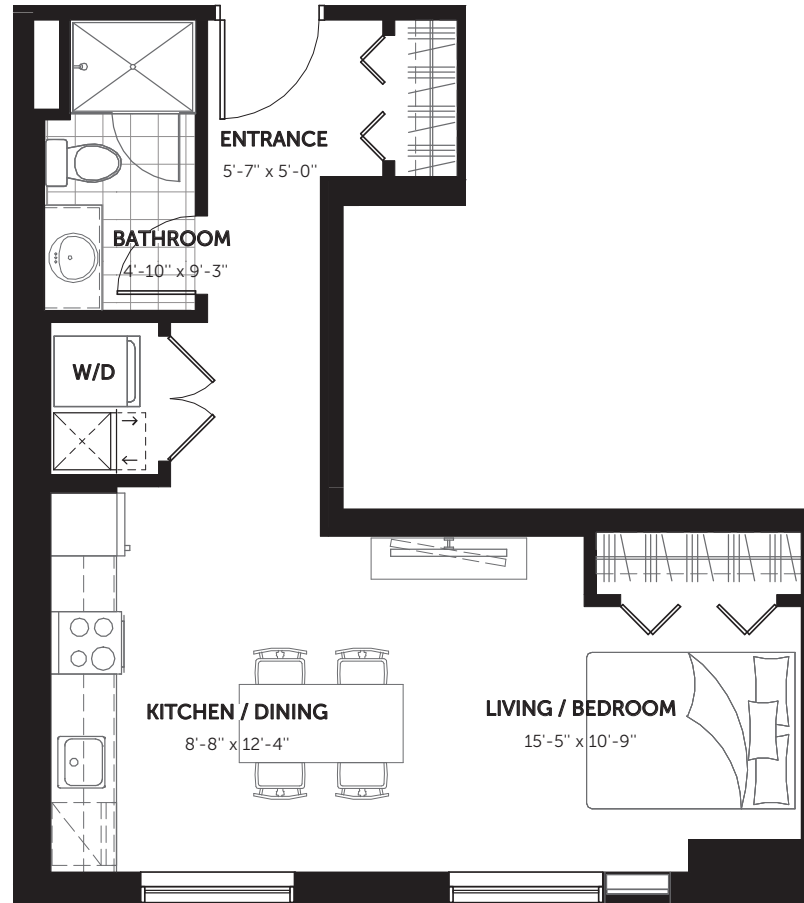

TITAN ♦ 510 Sq.Ft.

CLARIDGE  
MOON

Studio ♦ 1 Bathroom

**DISCLAIMER** All sizes and specifications are approximate and are subject to change without notice. Actual square footage may vary from that stated herein. Balcony and terrace square footage is approximate and may vary depending on floor level, location and other factors, and is subject to change without notice. Furniture not included. E.& O.E. Issued: February 2021