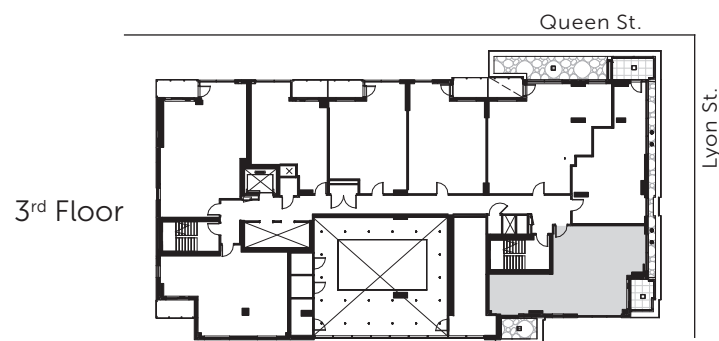

U M B R A ♦ 880 Sq.Ft.

CLARIDGE  
**MCCN**

2 Bedrooms ♦ 2 Bathrooms

**DISCLAIMER** All sizes and specifications are approximate and are subject to change without notice. Actual square footage may vary from that stated hereon. Balcony and terrace square footage is approximate and may vary depending on floor level, location and other factors, and is subject to change without notice. Furniture not included. E.& O.E. Issued: February 2021