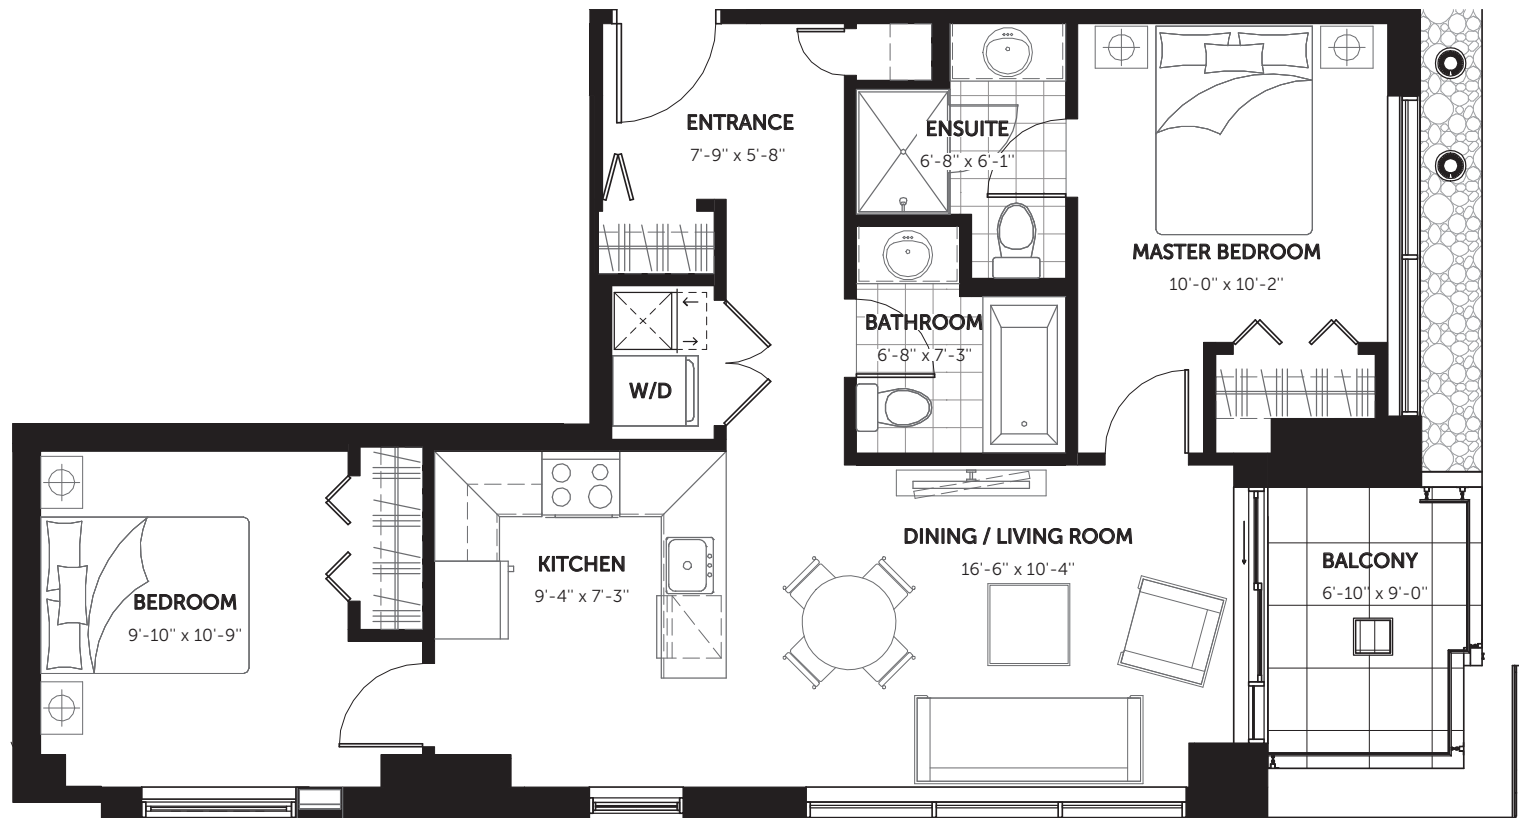

U M B R A ♦ 880 Sq.Ft.

CLARIDGE  
**MCCN**

2 Bedrooms ♦ 2 Bathrooms

**DISCLAIMER** All sizes and specifications are approximate and are subject to change without notice. Actual square footage may vary from that stated hereon. Balcony and terrace square footage is approximate and may vary depending on floor level, location and other factors, and is subject to change without notice. Furniture not included. E.& O.E. Issued: February 2021