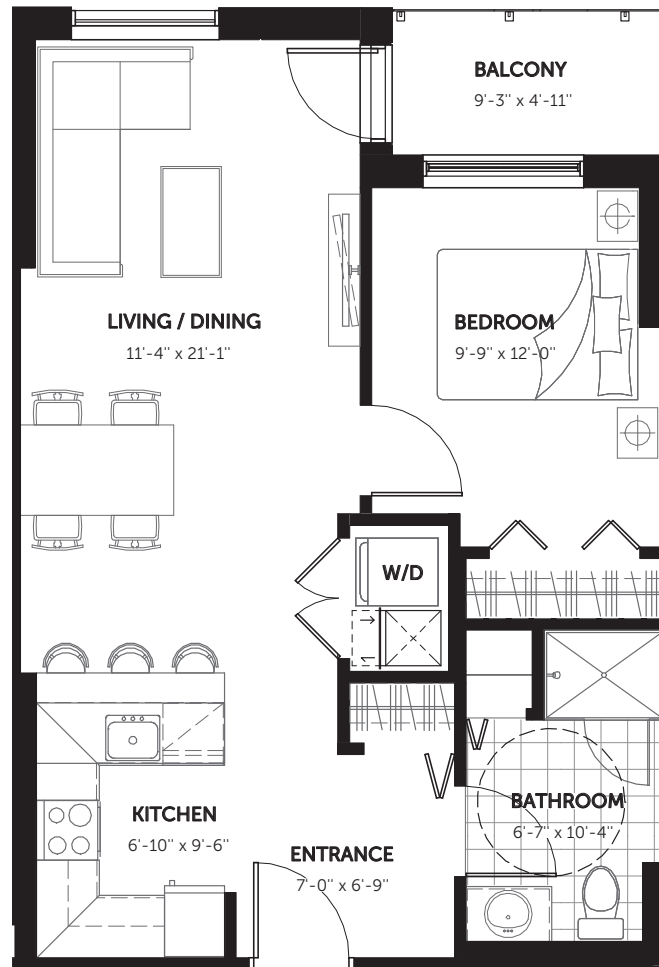

LUNA ♦ 665 Sq.Ft.

CLARIDGE
MOON

1 Bedroom ♦ 1 Bathroom

Barrier-Free Unit

3rd — 25th Floor

DISCLAIMER All sizes and specifications are approximate and are subject to change without notice. Actual square footage may vary from that stated herein. Balcony and terrace square footage is approximate and may vary depending on floor level, location and other factors, and is subject to change without notice. Furniture not included. E.& O.E. Issued: February 2021