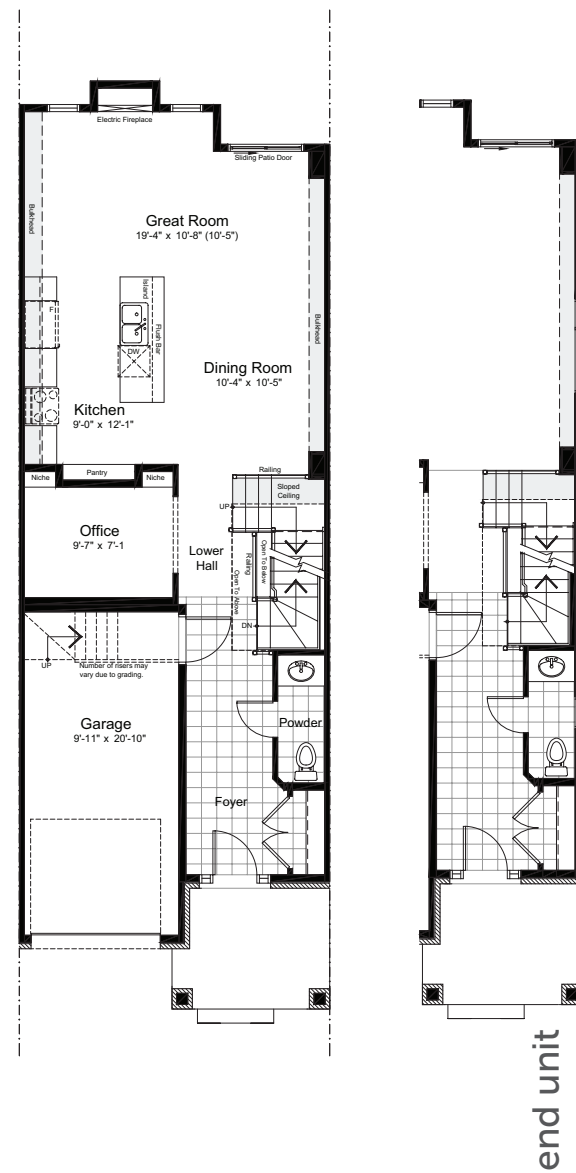

— WREXHAM

TOWNHOMES

2340 SQ.FT. 3 BED 2.5 BATH

INCLUDING 495 SQ.FT. FINISHED BASEMENT

claridgehomes.com

WREXHAM

TOWNHOMES

2340 SQ.FT. 3 BED 2.5 BATH

INCLUDING 495 SQ.FT. FINISHED BASEMENT

basement

ground

second