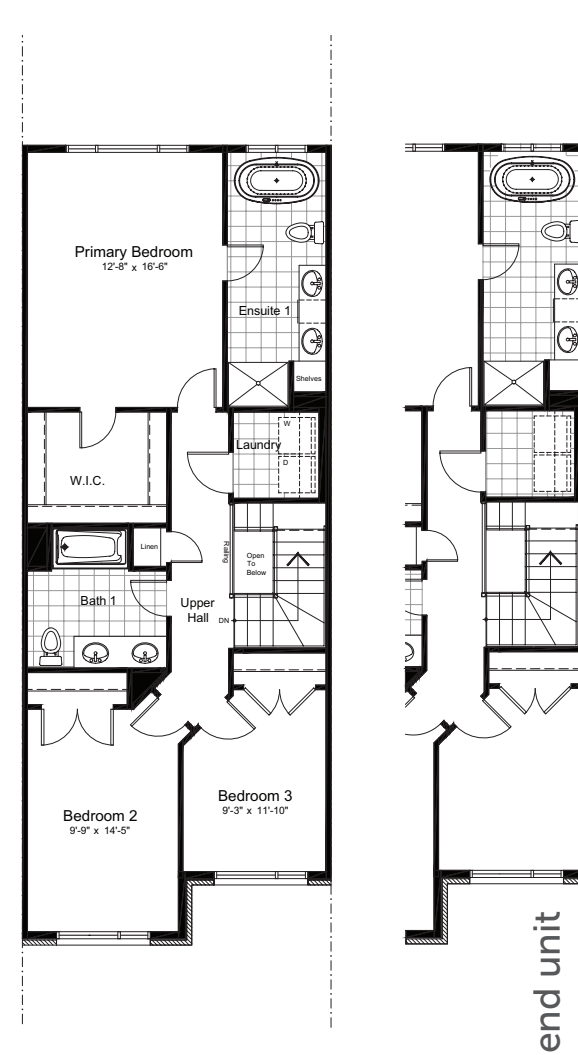

— WREXHAM

TOWNHOMES

2340 SQ.FT. 3 BED 2.5 BATH

INCLUDING 495 SQ.FT. FINISHED BASEMENT

claridgehomes.com

WREXHAM

TOWNHOMES

2340 SQ.FT. 3 BED 2.5 BATH

INCLUDING 495 SQ.FT. FINISHED BASEMENT

basement

ground

second