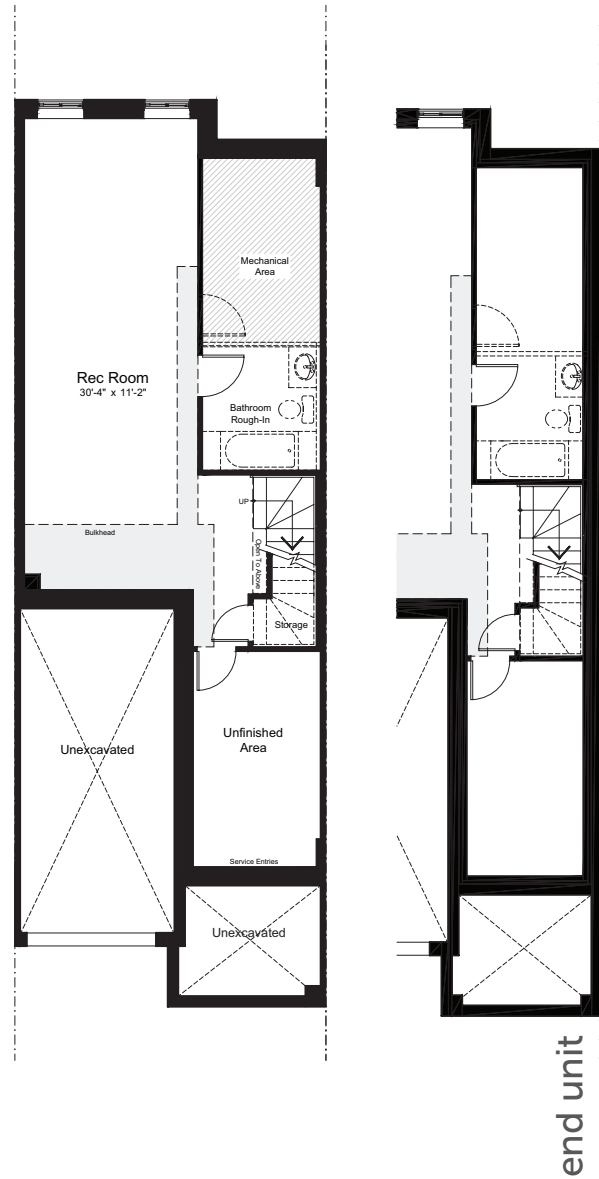

— WREXHAM

TOWNHOMES

2340 SQ.FT. 3 BED 2.5 BATH

INCLUDING 495 SQ.FT. FINISHED BASEMENT

claridgehomes.com

WREXHAM

TOWNHOMES

2340 SQ.FT. 3 BED 2.5 BATH

INCLUDING 495 SQ.FT. FINISHED BASEMENT

basement

ground

second