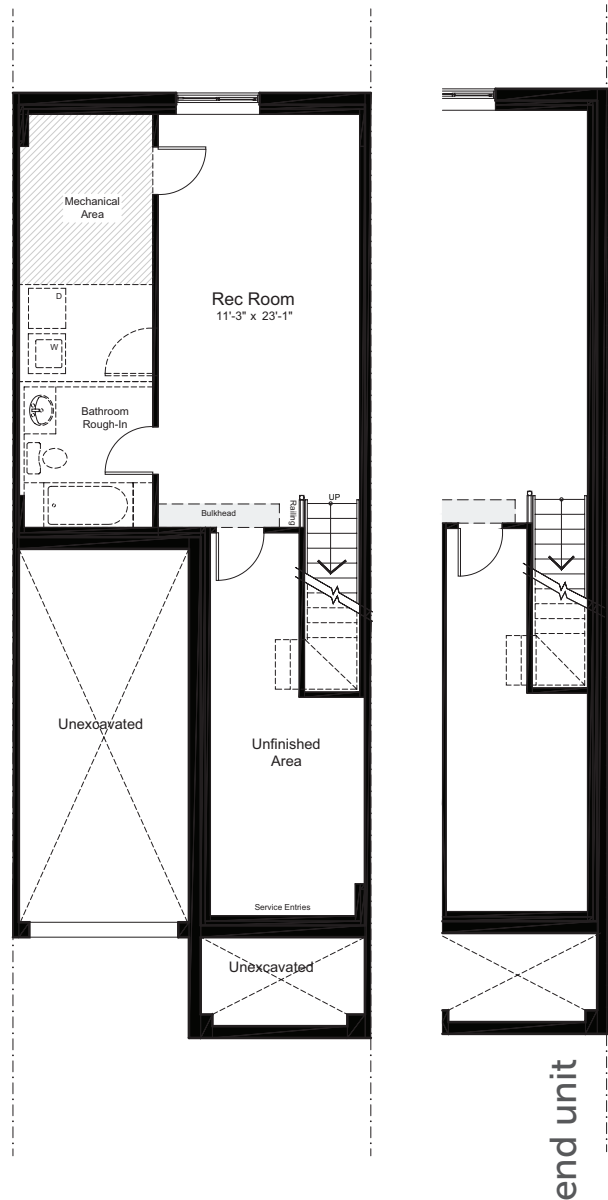

SUSSEX

TOWNHOMES

1835 SQ.FT. 3 BED 2.5 BATH

INCLUDING 345 SQ.FT. FINISHED BASEMENT

claridgehomes.com

SUSSEX

TOWNHOMES

1835 SQ.FT. 3 BED 2.5 BATH

INCLUDING 345 SQ.FT. FINISHED BASEMENT

basement

ground

second

sunken entry
ground

sunken entry
basement