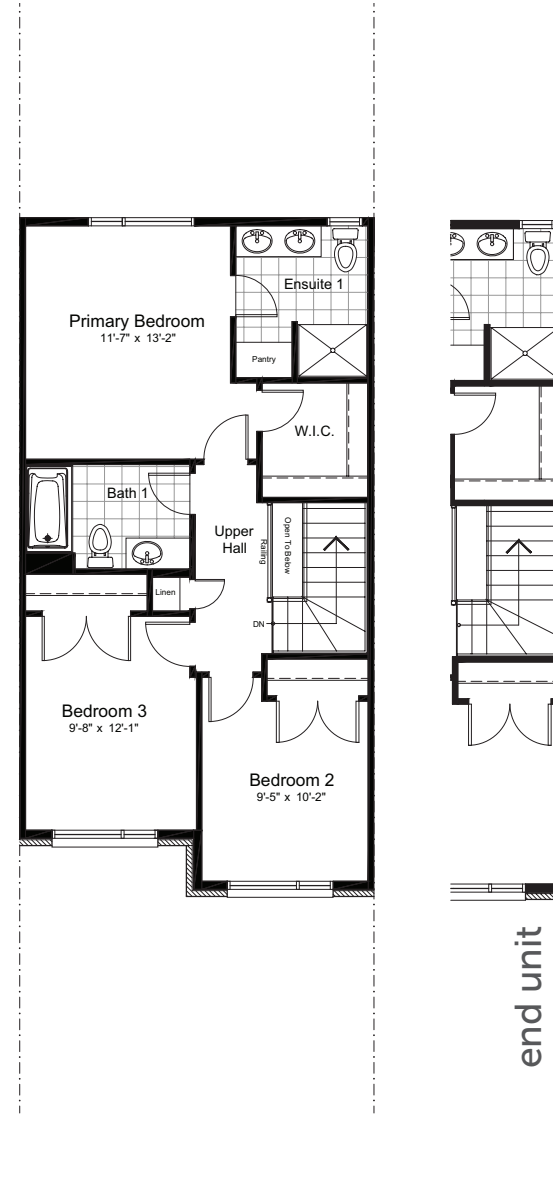

SUSSEX

TOWNHOMES

1835 SQ.FT. 3 BED 2.5 BATH

INCLUDING 345 SQ.FT. FINISHED BASEMENT

claridgehomes.com

SUSSEX

TOWNHOMES

1835 SQ.FT. 3 BED 2.5 BATH

INCLUDING 345 SQ.FT. FINISHED BASEMENT

basement

ground

second

sunken entry
ground

sunken entry
basement