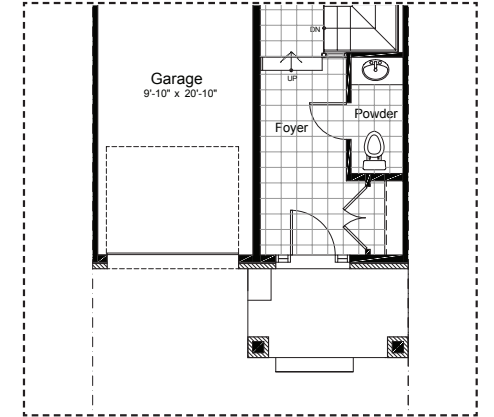

SUSSEX

TOWNHOMES

1835 SQ.FT. 3 BED 2.5 BATH

INCLUDING 345 SQ.FT. FINISHED BASEMENT

claridgehomes.com

SUSSEX

TOWNHOMES

1835 SQ.FT. 3 BED 2.5 BATH

INCLUDING 345 SQ.FT. FINISHED BASEMENT

basement

ground

second

sunken entry
ground

sunken entry
basement