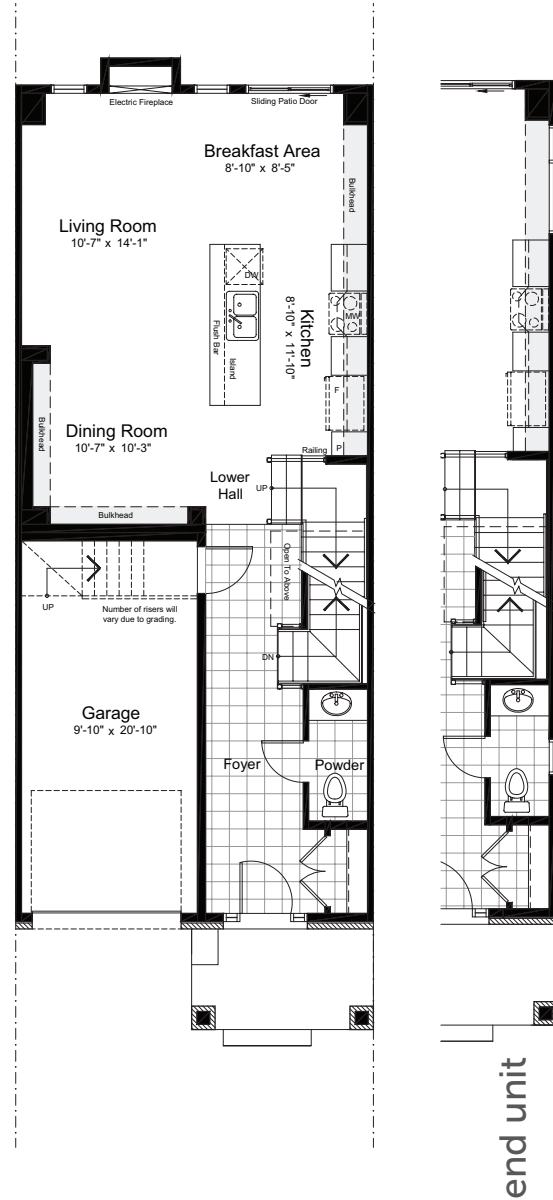

SUSSEX

TOWNHOMES

1835 SQ.FT. 3 BED 2.5 BATH

INCLUDING 345 SQ.FT. FINISHED BASEMENT

claridgehomes.com

SUSSEX

TOWNHOMES

1835 SQ.FT. 3 BED 2.5 BATH

INCLUDING 345 SQ.FT. FINISHED BASEMENT

basement

ground

second

sunken entry
ground

sunken entry
basement