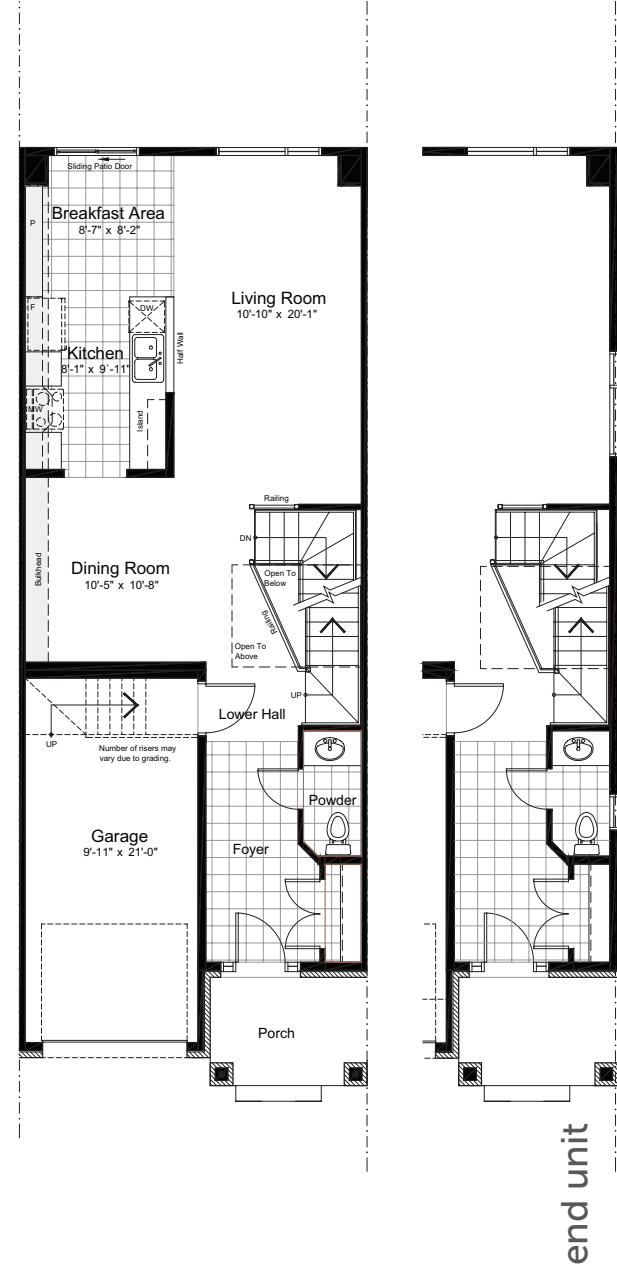

# — ST. GEORGE

TOWNHOMES

2105 SQ.FT. 3 BED 2.5 BATH

INCLUDING 400 SQ.FT. FINISHED BASEMENT

[claridgehomes.com](https://www.claridgehomes.com)

# ST. GEORGE

TOWNHOMES

2105 SQ.FT. 3 BED 2.5 BATH

INCLUDING 400 SQ.FT. FINISHED BASEMENT

basement

ground

second