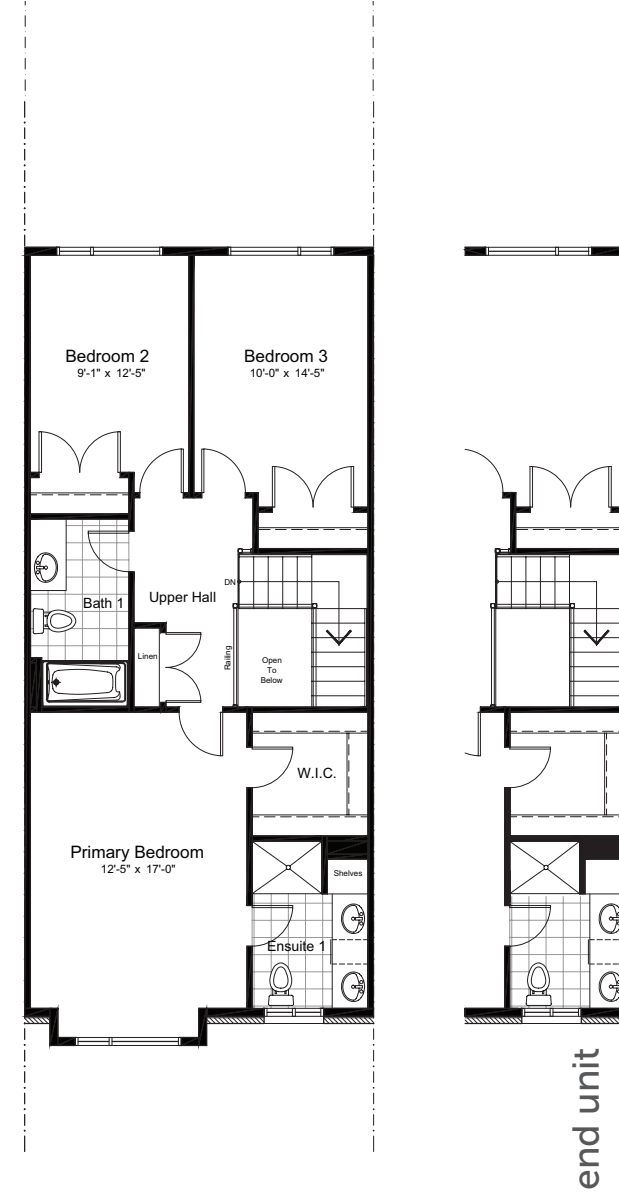

# — ST. GEORGE

TOWNHOMES

2105 SQ.FT. 3 BED 2.5 BATH

INCLUDING 400 SQ.FT. FINISHED BASEMENT

[claridgehomes.com](https://www.claridgehomes.com)

# ST. GEORGE

TOWNHOMES

2105 SQ.FT. 3 BED 2.5 BATH

INCLUDING 400 SQ.FT. FINISHED BASEMENT

basement

ground

second