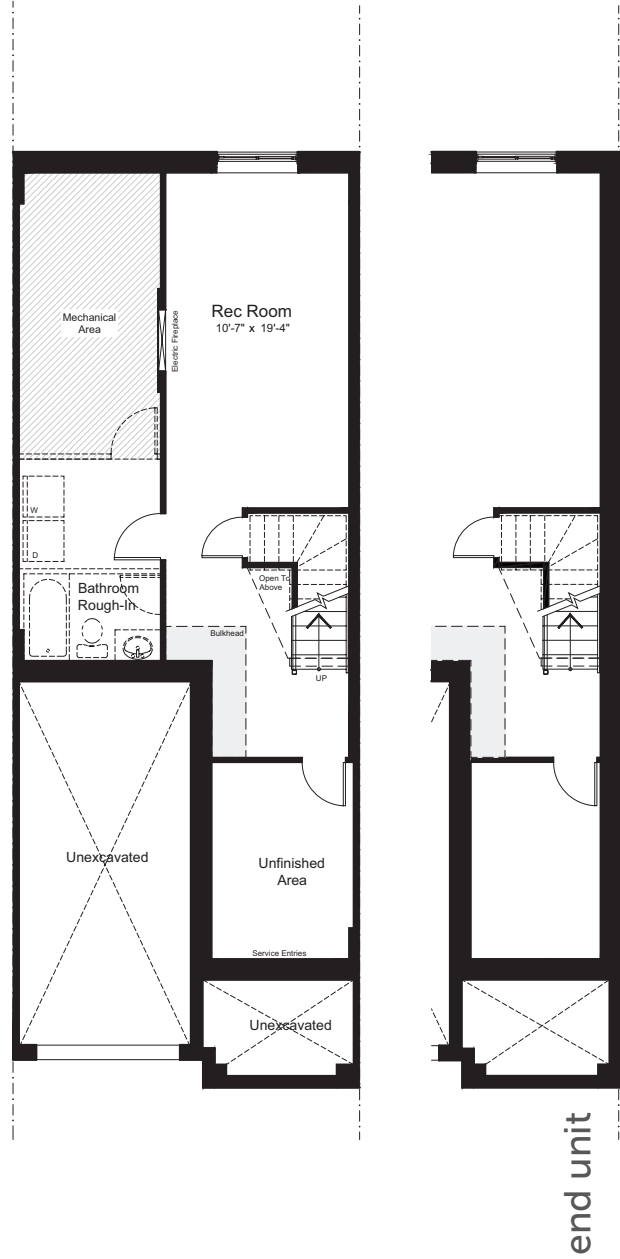

# — ST. GEORGE

TOWNHOMES

2105 SQ.FT. 3 BED 2.5 BATH

INCLUDING 400 SQ.FT. FINISHED BASEMENT

[claridgehomes.com](https://www.claridgehomes.com)

# ST. GEORGE

TOWNHOMES

2105 SQ.FT. 3 BED 2.5 BATH

INCLUDING 400 SQ.FT. FINISHED BASEMENT

basement

ground

second