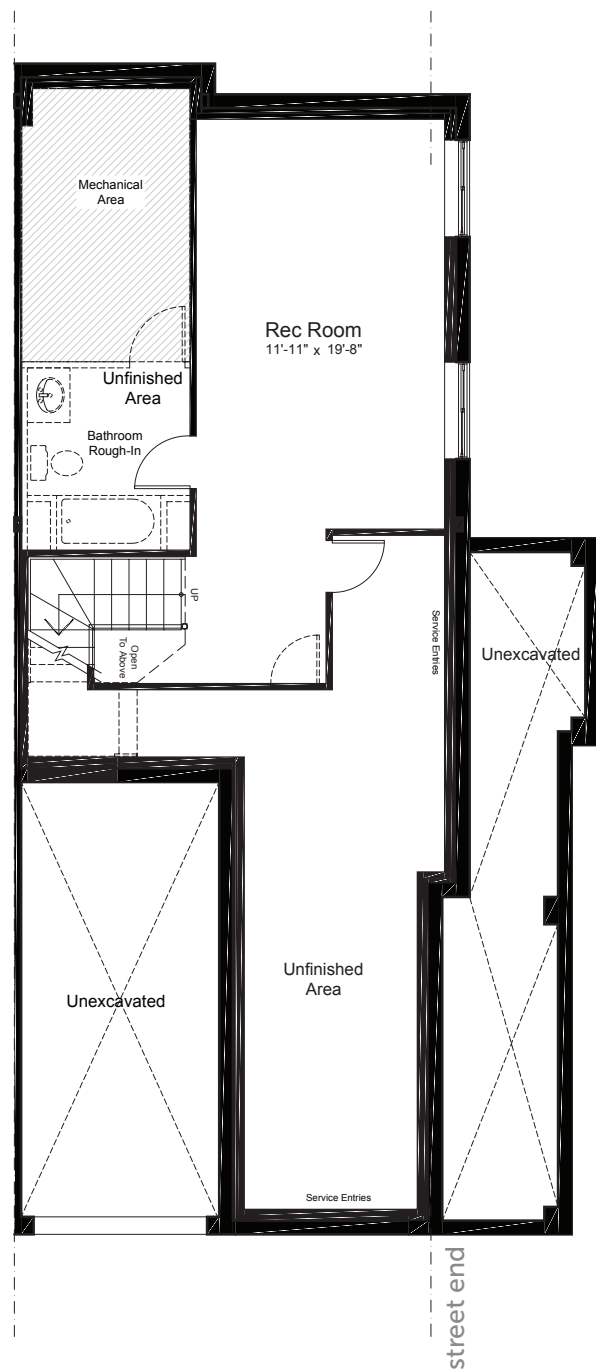

# LIVERPOOL

TOWNHOMES

2495 SQ.FT. 4 BED 2.5 BATH

INCLUDING 420 SQ.FT. FINISHED BASEMENT

[claridgehomes.com](http://claridgehomes.com)

# LIVERPOOL

TOWNHOMES

2495 SQ.FT. 4 BED 2.5 BATH

INCLUDING 420 SQ.FT. FINISHED BASEMENT

basement

ground

second

sunken entry  
ground

sunken entry  
basement