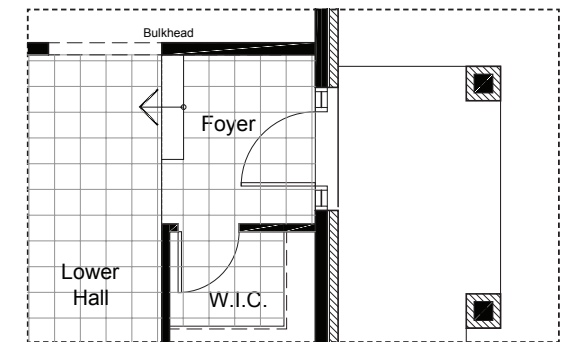

# LIVERPOOL

TOWNHOMES

2495 SQ.FT. 4 BED 2.5 BATH

INCLUDING 420 SQ.FT. FINISHED BASEMENT

basement

ground

second

sunken entry  
ground

sunken entry  
basement