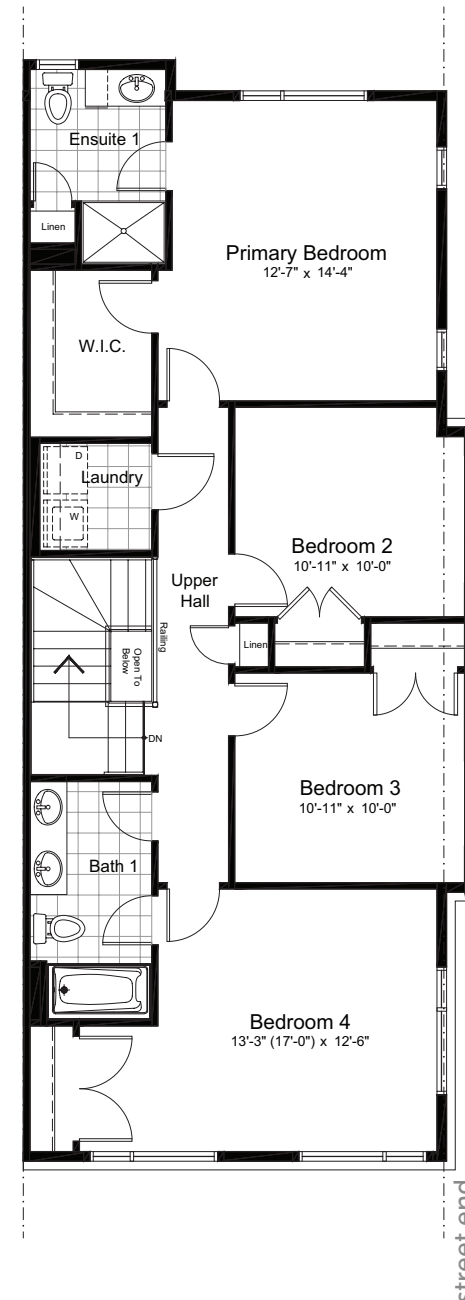

# LIVERPOOL

TOWNHOMES

2495 SQ.FT. 4 BED 2.5 BATH

INCLUDING 420 SQ.FT. FINISHED BASEMENT

[claridgehomes.com](http://claridgehomes.com)

# LIVERPOOL

TOWNHOMES

2495 SQ.FT. 4 BED 2.5 BATH

INCLUDING 420 SQ.FT. FINISHED BASEMENT

basement

ground

second

sunken entry  
ground

sunken entry  
basement