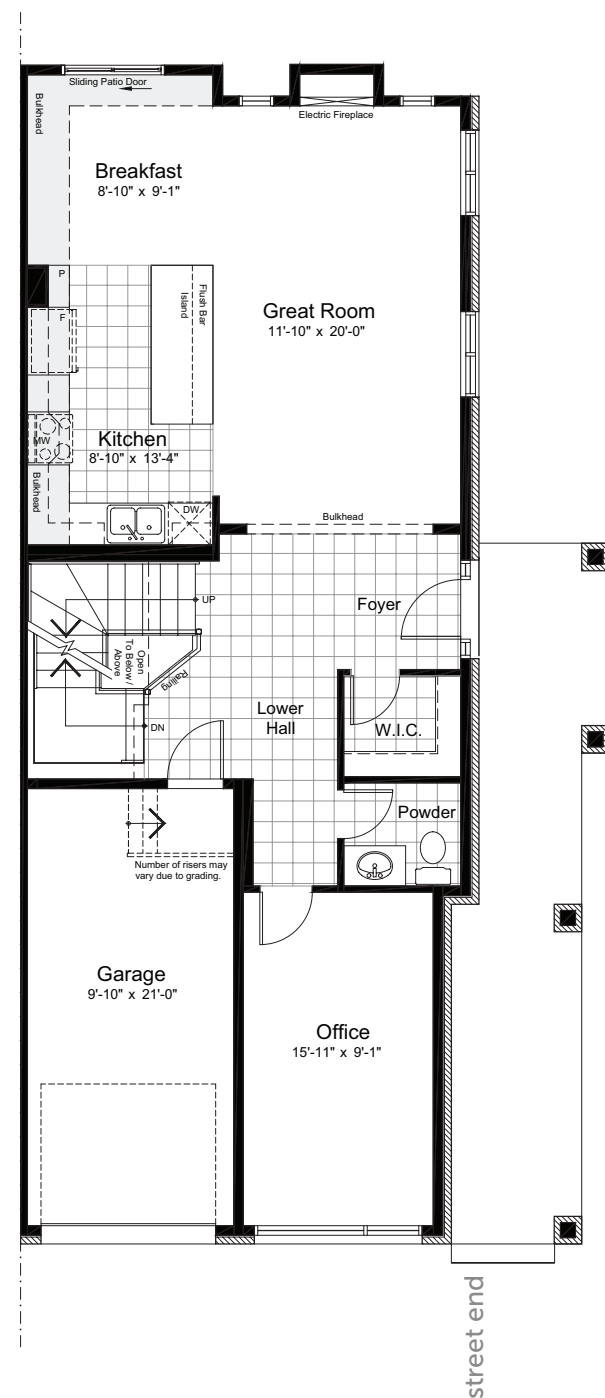

# LIVERPOOL

TOWNHOMES

2495 SQ.FT. 4 BED 2.5 BATH

INCLUDING 420 SQ.FT. FINISHED BASEMENT

[claridgehomes.com](http://claridgehomes.com)

# LIVERPOOL

TOWNHOMES

2495 SQ.FT. 4 BED 2.5 BATH

INCLUDING 420 SQ.FT. FINISHED BASEMENT

basement

ground

second

sunken entry  
ground

sunken entry  
basement