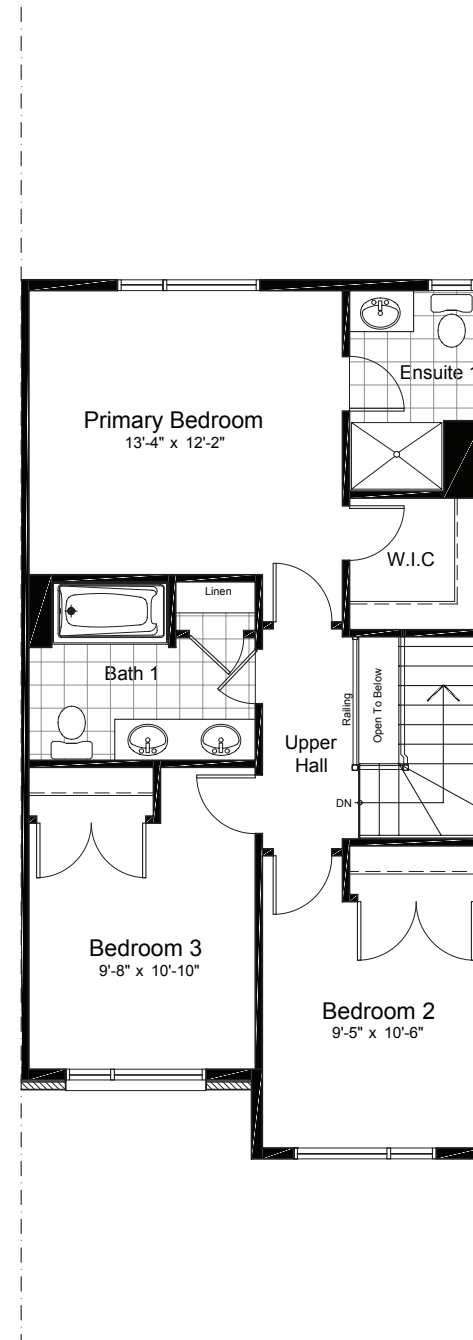

— GANTON

TOWNHOMES

1780 SQ.FT. 3 BED 2.5 BATH

INCLUDING 370 SQ.FT. FINISHED BASEMENT

claridgehomes.com

GANTON

TOWNHOMES

1780 SQ.FT. 3 BED 2.5 BATH

INCLUDING 370 SQ.FT. FINISHED BASEMENT

basement

ground

second

sunken entry
ground

sunken entry
basement