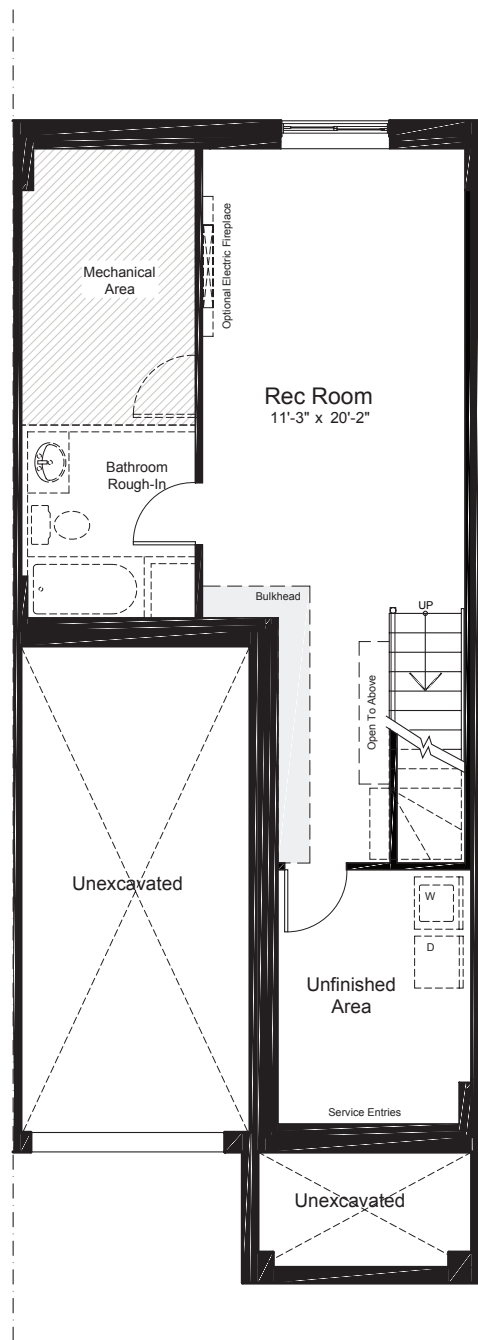

— GANTON

TOWNHOMES

1780 SQ.FT. 3 BED 2.5 BATH

INCLUDING 370 SQ.FT. FINISHED BASEMENT

claridgehomes.com

GANTON

TOWNHOMES

1780 SQ.FT. 3 BED 2.5 BATH

INCLUDING 370 SQ.FT. FINISHED BASEMENT

basement

ground

second

sunken entry
ground

sunken entry
basement