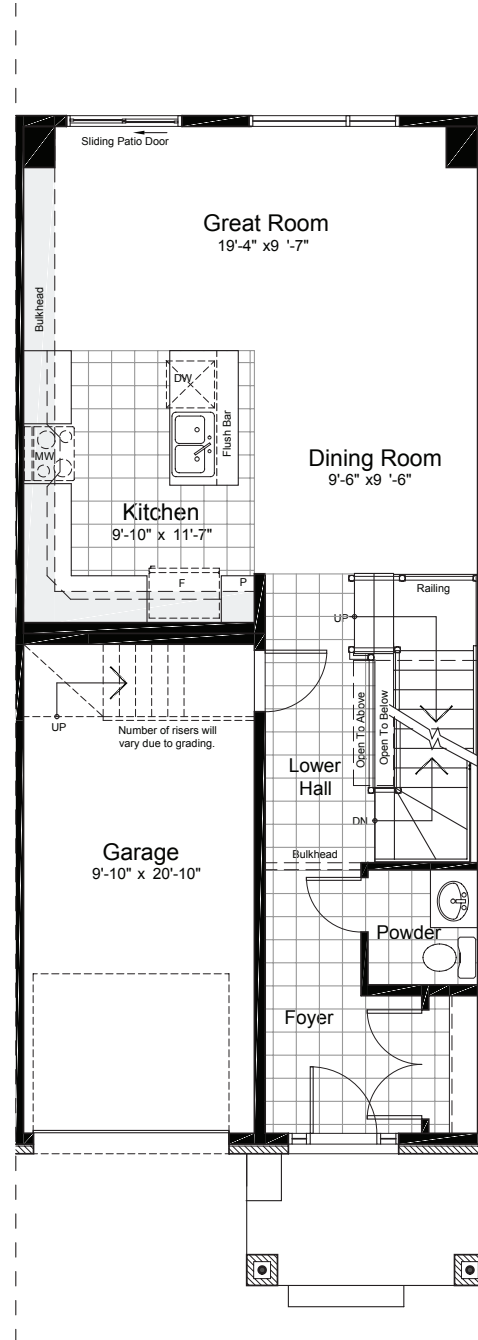

— GANTON

TOWNHOMES

1780 SQ.FT. 3 BED 2.5 BATH

INCLUDING 370 SQ.FT. FINISHED BASEMENT

claridgehomes.com

GANTON

TOWNHOMES

1780 SQ.FT. 3 BED 2.5 BATH

INCLUDING 370 SQ.FT. FINISHED BASEMENT

basement

ground

second

sunken entry
ground

sunken entry
basement