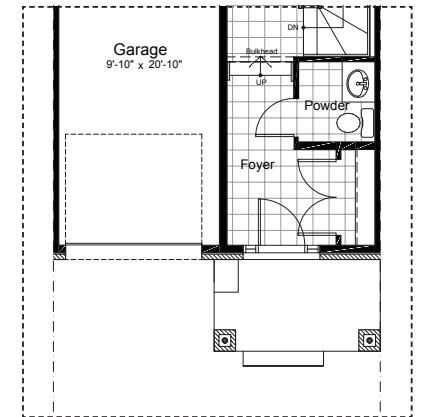

— GANTON

TOWNHOMES

1780 SQ.FT. 3 BED 2.5 BATH

INCLUDING 370 SQ.FT. FINISHED BASEMENT

claridgehomes.com

GANTON

TOWNHOMES

1780 SQ.FT. 3 BED 2.5 BATH

INCLUDING 370 SQ.FT. FINISHED BASEMENT

basement

ground

second

sunken entry
ground

sunken entry
basement