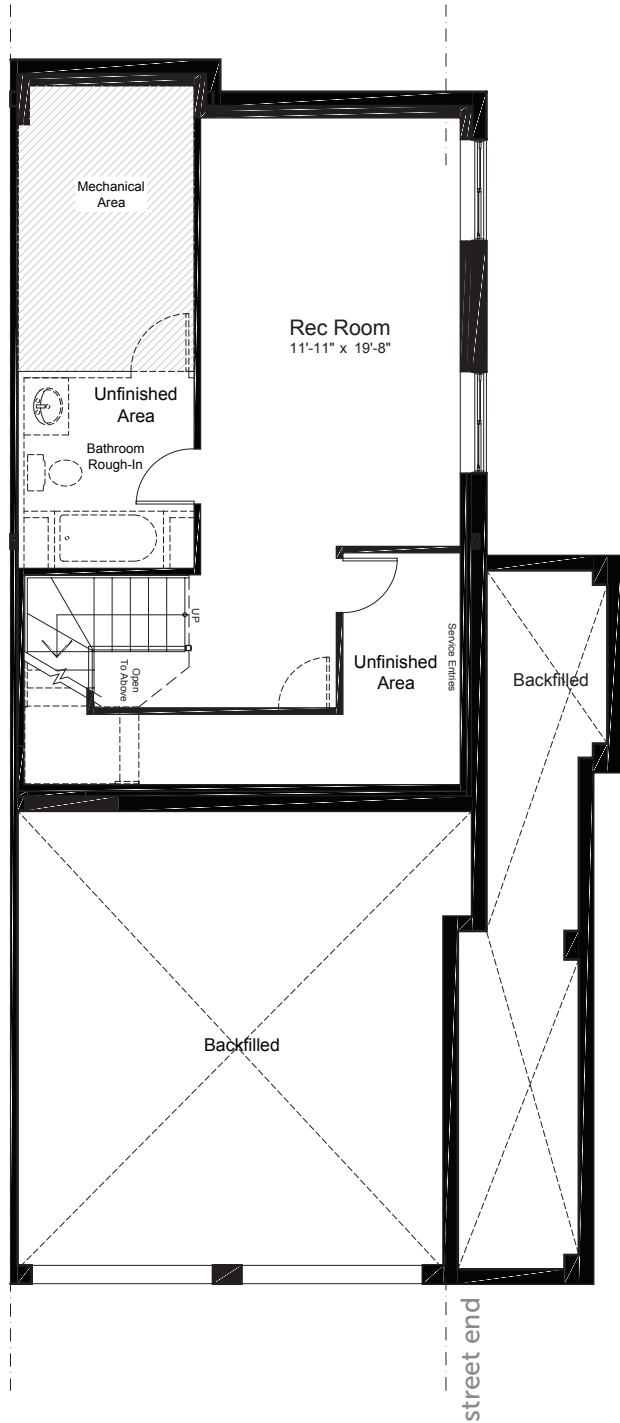

— BIRKDALE

TOWNHOMES

2255 SQ.FT. 4 BED 2.5 BATH

INCLUDING 420 SQ.FT. FINISHED BASEMENT

[claridgehomes.com](https://www.claridgehomes.com)

BIRKDALE

TOWNHOMES

2255 SQ.FT. 4 BED 2.5 BATH

INCLUDING 420 SQ.FT. FINISHED BASEMENT

basement

ground

second

sunken entry ground

sunken entry basement