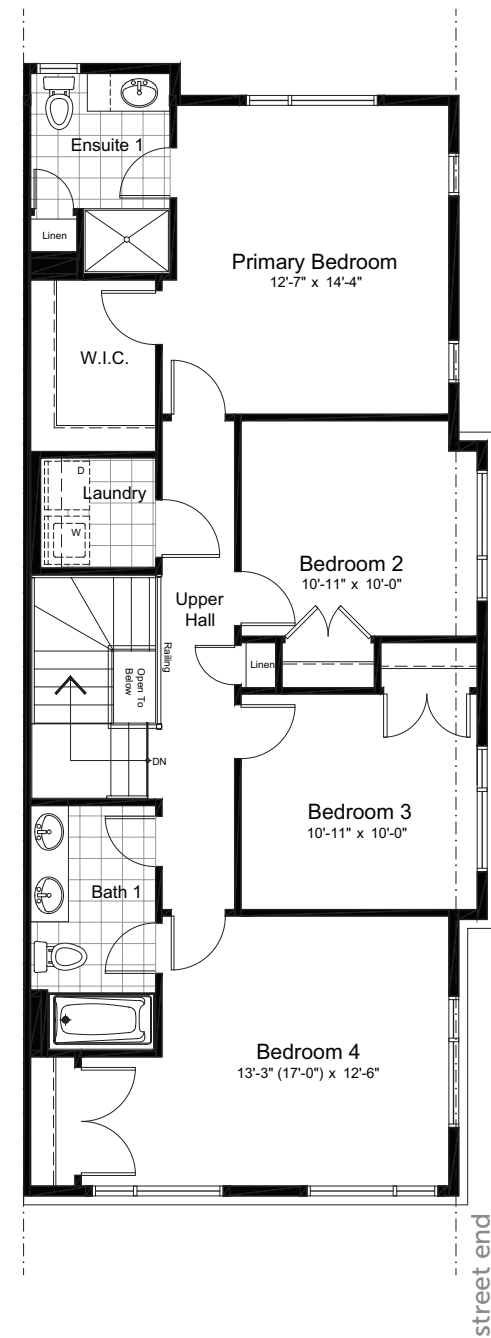

— BIRKDALE

TOWNHOMES

2255 SQ.FT. 4 BED 2.5 BATH

INCLUDING 420 SQ.FT. FINISHED BASEMENT

[claridgehomes.com](https://www.claridgehomes.com)

BIRKDALE

TOWNHOMES

2255 SQ.FT. 4 BED 2.5 BATH

INCLUDING 420 SQ.FT. FINISHED BASEMENT

basement

ground

second

sunken entry ground

sunken entry basement