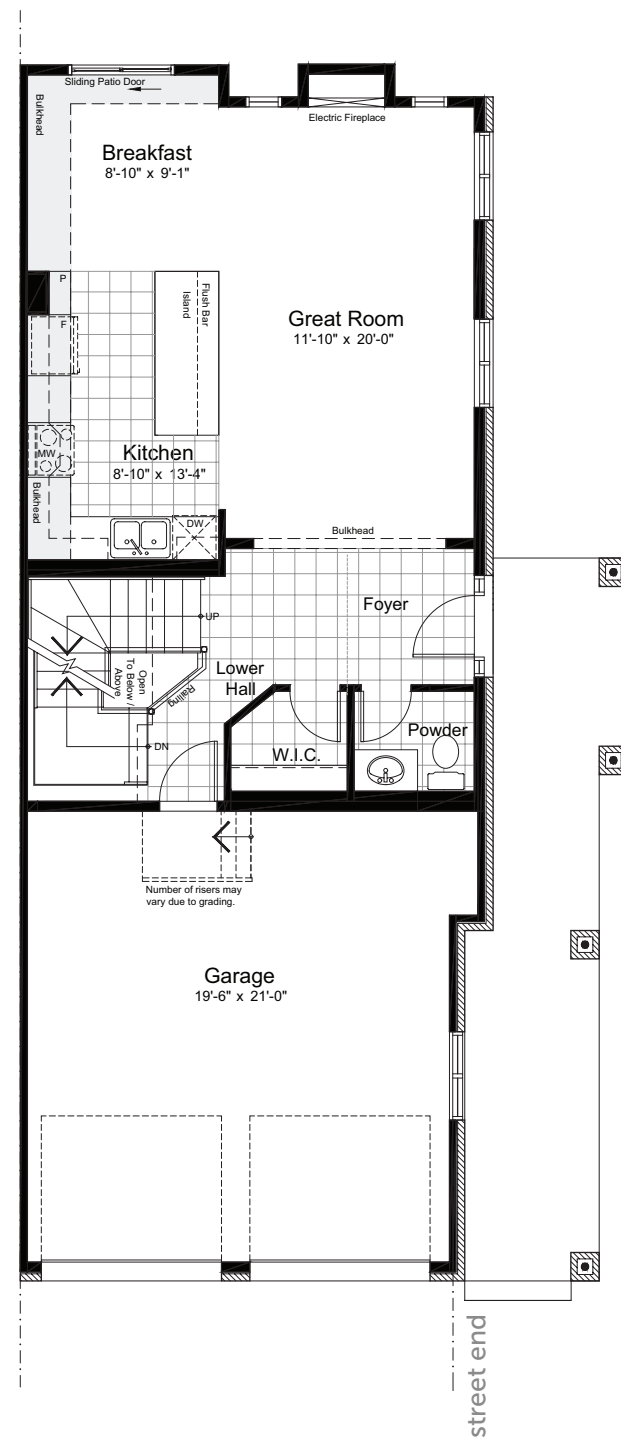

— BIRKDALE

TOWNHOMES

2255 SQ.FT. 4 BED 2.5 BATH

INCLUDING 420 SQ.FT. FINISHED BASEMENT

[claridgehomes.com](https://www.claridgehomes.com)

BIRKDALE

TOWNHOMES

2255 SQ.FT. 4 BED 2.5 BATH

INCLUDING 420 SQ.FT. FINISHED BASEMENT

basement

ground

second

sunken entry ground

sunken entry basement