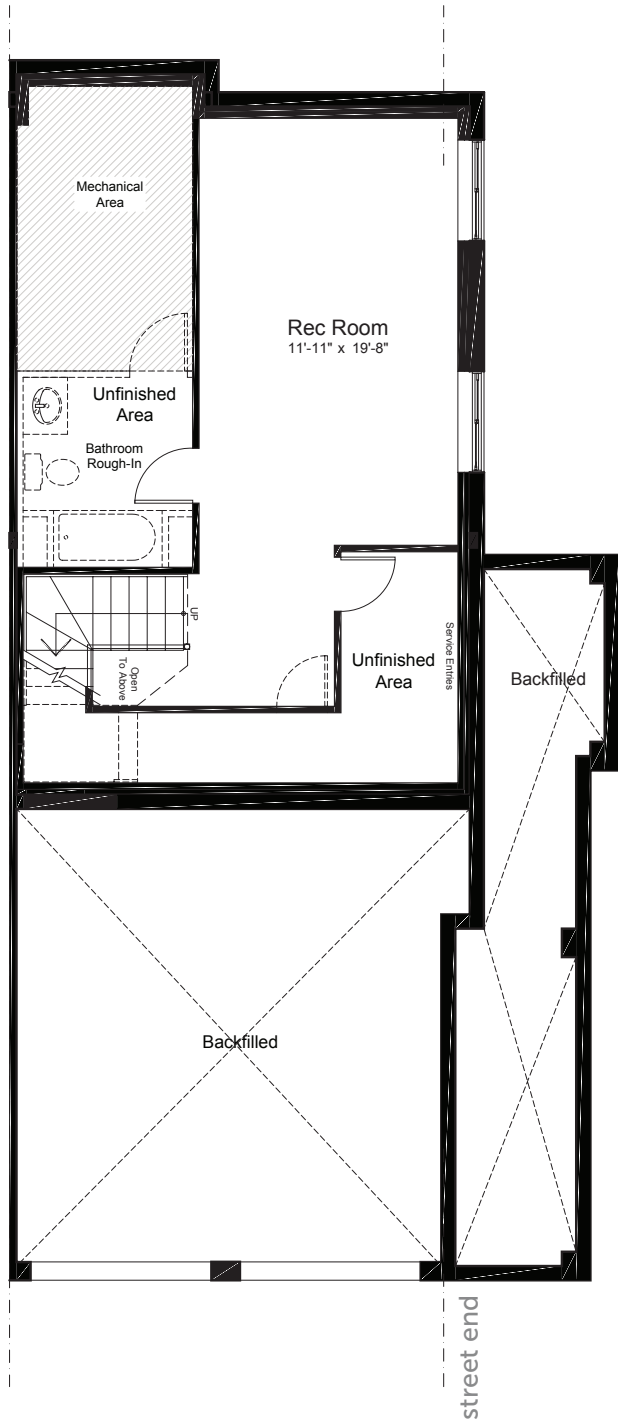

— BIRKDALE

TOWNHOMES

2255 SQ.FT. 3 BED 2.5 BATH

INCLUDING 420 SQ.FT. FINISHED BASEMENT

[claridgehomes.com](https://www.claridgehomes.com)

BIRKDALE

TOWNHOMES

2255 SQ.FT. 3 BED 2.5 BATH

INCLUDING 420 SQ.FT. FINISHED BASEMENT

basement

ground

second

sunken entry
ground

sunken entry
basement