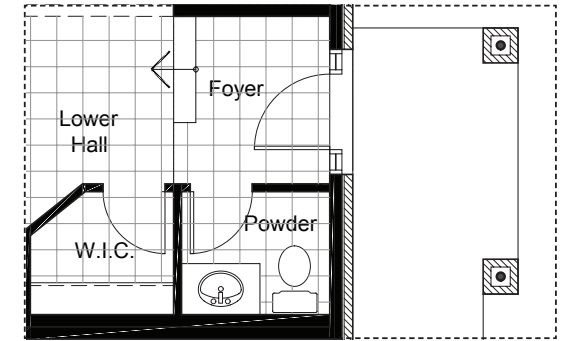

— BIRKDALE

TOWNHOMES

2255 SQ.FT. 3 BED 2.5 BATH

INCLUDING 420 SQ.FT. FINISHED BASEMENT

[claridgehomes.com](https://www.claridgehomes.com)

BIRKDALE

TOWNHOMES

2255 SQ.FT. 3 BED 2.5 BATH

INCLUDING 420 SQ.FT. FINISHED BASEMENT

basement

ground

second

sunken entry
ground

sunken entry
basement