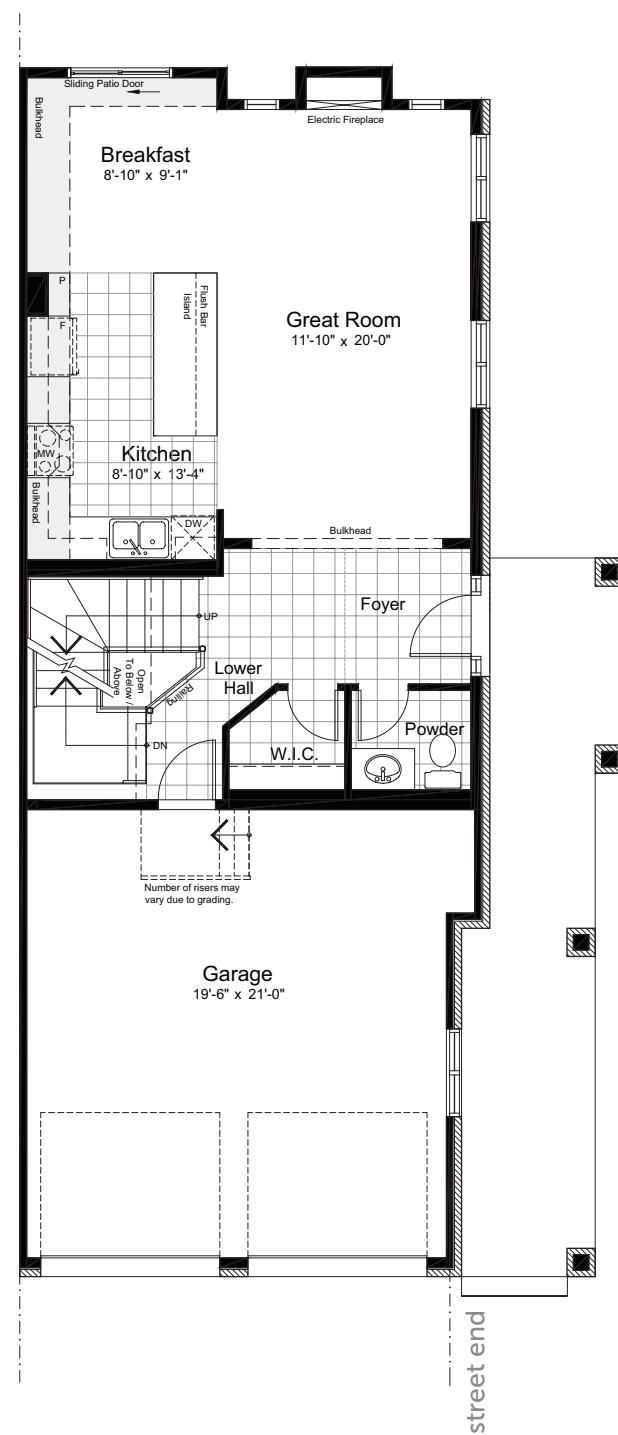

— BIRKDALE

TOWNHOMES

2255 SQ.FT. 3 BED 2.5 BATH

INCLUDING 420 SQ.FT. FINISHED BASEMENT

[claridgehomes.com](https://www.claridgehomes.com)

BIRKDALE

TOWNHOMES

2255 SQ.FT. 3 BED 2.5 BATH

INCLUDING 420 SQ.FT. FINISHED BASEMENT

basement

ground

second

sunken entry
ground

sunken entry
basement