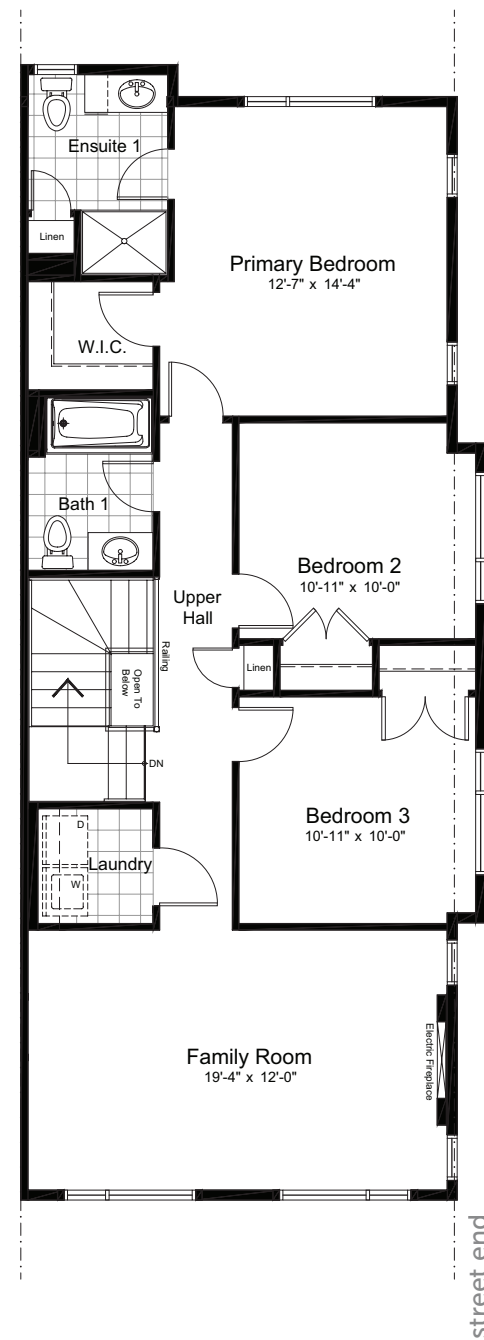

— BIRKDALE

TOWNHOMES

2255 SQ.FT. 3 BED 2.5 BATH

INCLUDING 420 SQ.FT. FINISHED BASEMENT

[claridgehomes.com](https://www.claridgehomes.com)

BIRKDALE

TOWNHOMES

2255 SQ.FT. 3 BED 2.5 BATH

INCLUDING 420 SQ.FT. FINISHED BASEMENT

basement

ground

second

sunken entry
ground

sunken entry
basement