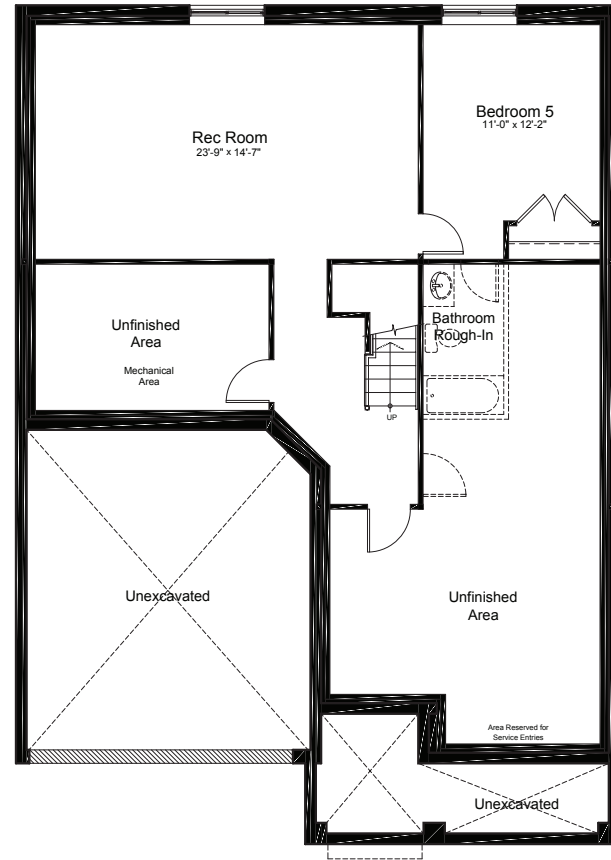

# OPTIONAL BASEMENT UPGRADES

+745 SQ.FT. FINISHED BASEMENT

FINISHED  
REC ROOM

FINISHED  
REC ROOM + BEDROOM

claridgehomes.com

# ROYAL DORNOCH

45' LOT SINGLE FAMILY HOMES

3185 SQ.FT. 4 BED 3.5 BATH

# ROYAL DORNOCH

45' LOT SINGLE FAMILY HOMES

3185 SQ.FT. 4 BED 3.5 BATH

ground

second

basement