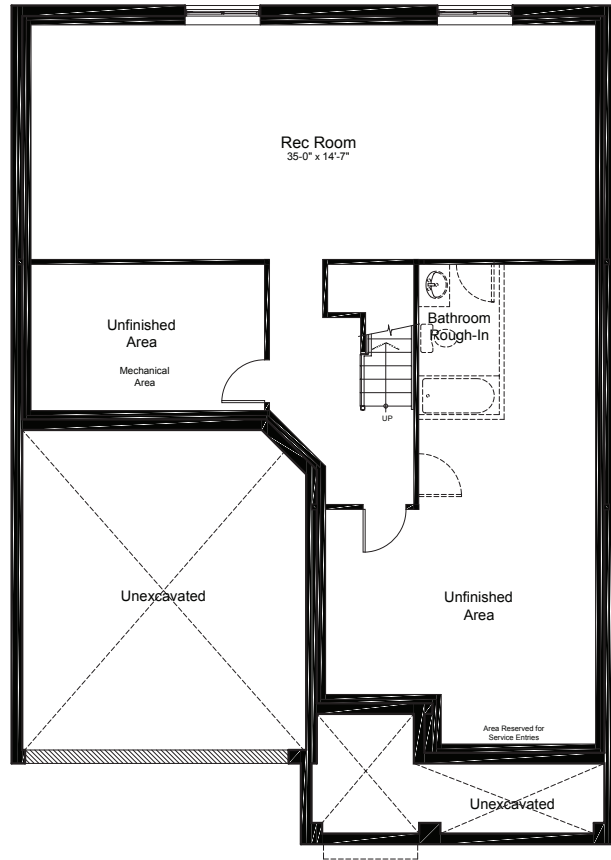

# OPTIONAL BASEMENT UPGRADES

+745 SQ.FT. FINISHED BASEMENT

FINISHED  
REC ROOM

FINISHED  
REC ROOM + BEDROOM

claridgehomes.com

# ROYAL DORNOCH

45' LOT SINGLE FAMILY HOMES

3185 SQ.FT. 4 BED 3.5 BATH

# ROYAL DORNOCH

45' LOT SINGLE FAMILY HOMES

3185 SQ.FT. 4 BED 3.5 BATH

ground

second

basement