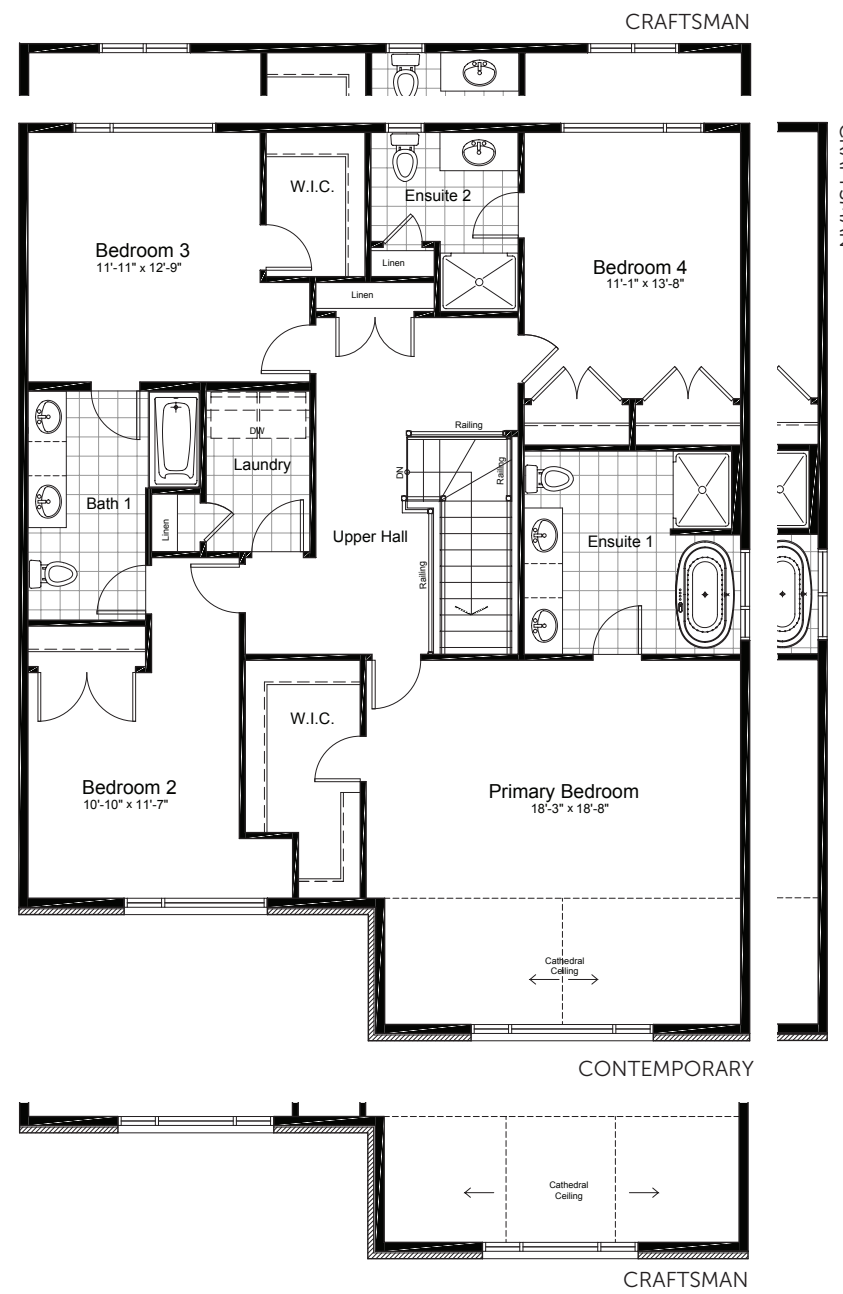

# OPTIONAL BASEMENT UPGRADES

+745 SQ.FT. FINISHED BASEMENT

FINISHED  
REC ROOM

FINISHED  
REC ROOM + BEDROOM

claridgehomes.com

# ROYAL DORNOCH

45' LOT SINGLE FAMILY HOMES

3185 SQ.FT. 4 BED 3.5 BATH

# ROYAL DORNOCH

45' LOT SINGLE FAMILY HOMES

3185 SQ.FT. 4 BED 3.5 BATH

ground

second

basement