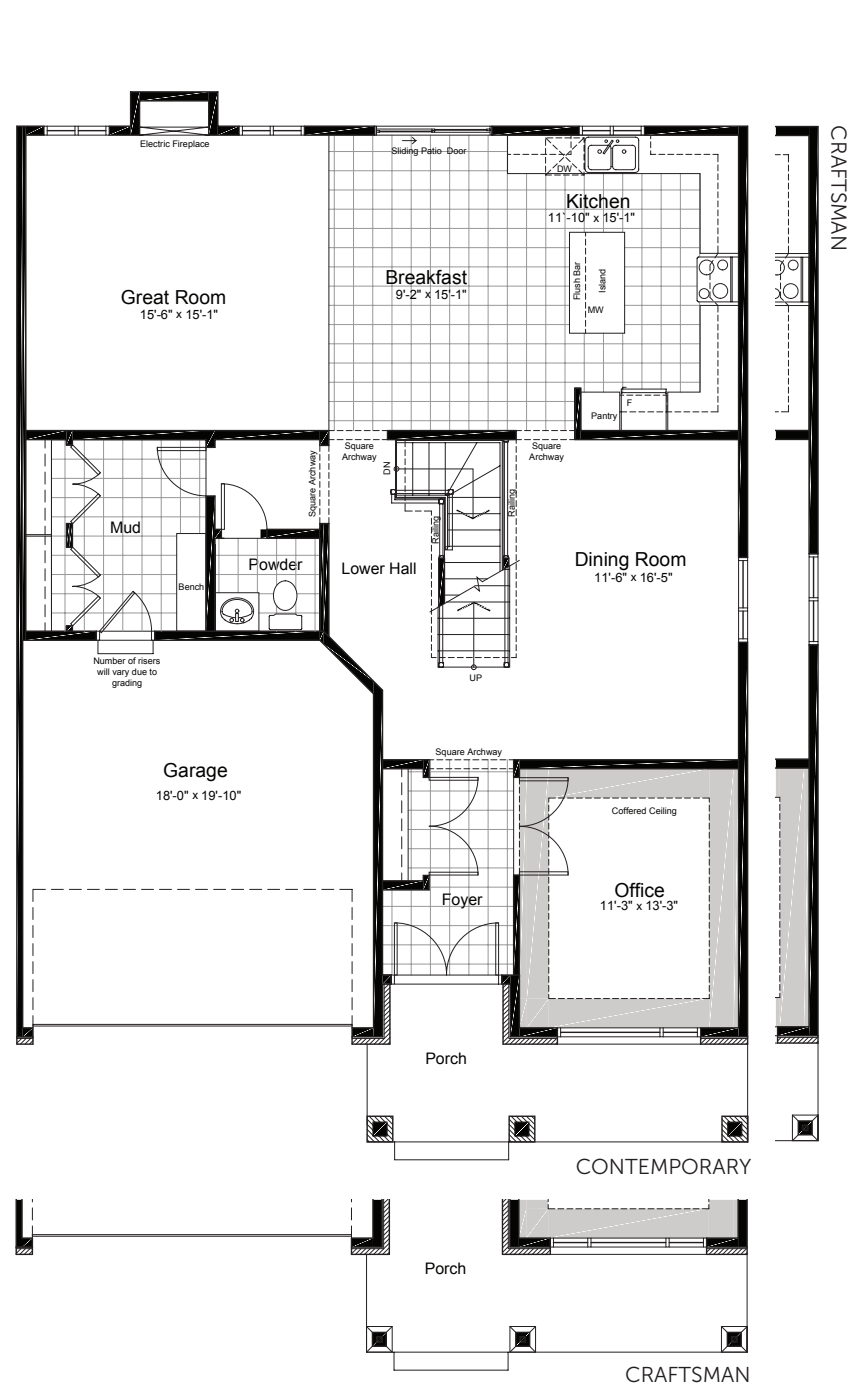

# OPTIONAL BASEMENT UPGRADES

+745 SQ.FT. FINISHED BASEMENT

FINISHED  
REC ROOM

FINISHED  
REC ROOM + BEDROOM

claridgehomes.com

# ROYAL DORNOCH

45' LOT SINGLE FAMILY HOMES

3185 SQ.FT. 4 BED 3.5 BATH

# ROYAL DORNOCH

45' LOT SINGLE FAMILY HOMES

3185 SQ.FT. 4 BED 3.5 BATH

ground

second

basement