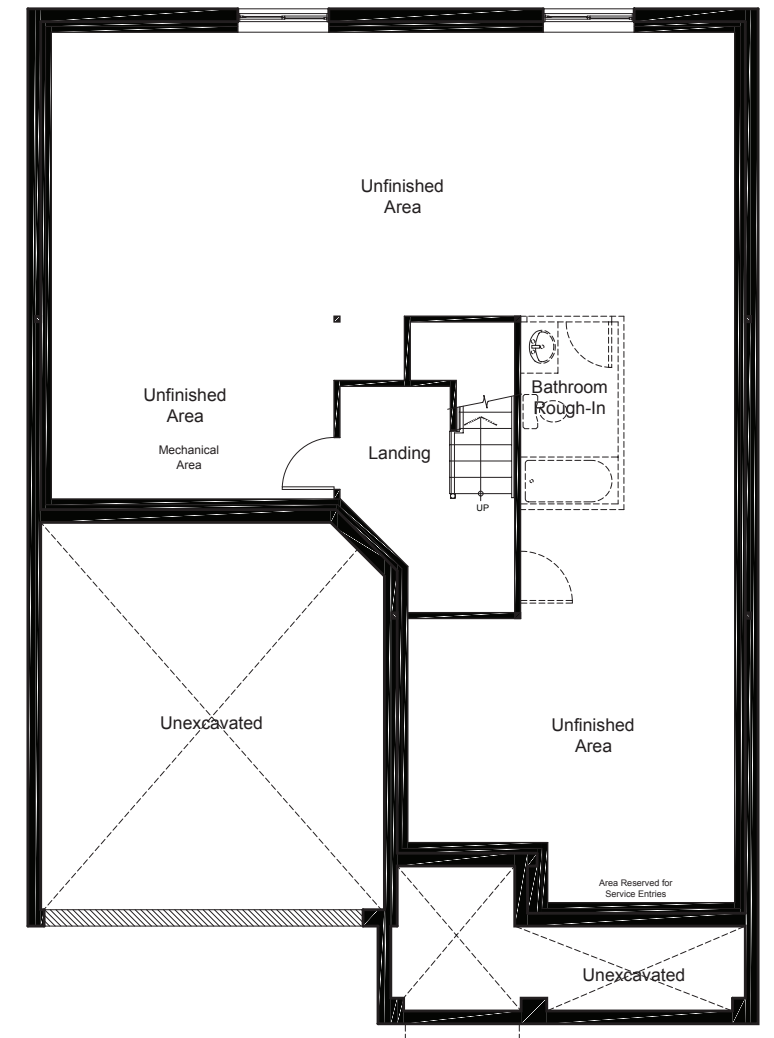

# OPTIONAL BASEMENT UPGRADES

+745 SQ.FT. FINISHED BASEMENT

FINISHED  
REC ROOM

FINISHED  
REC ROOM + BEDROOM

claridgehomes.com

# ROYAL DORNOCH

45' LOT SINGLE FAMILY HOMES

3185 SQ.FT. 4 BED 3.5 BATH

# ROYAL DORNOCH

45' LOT SINGLE FAMILY HOMES

3185 SQ.FT. 4 BED 3.5 BATH

ground

second

basement