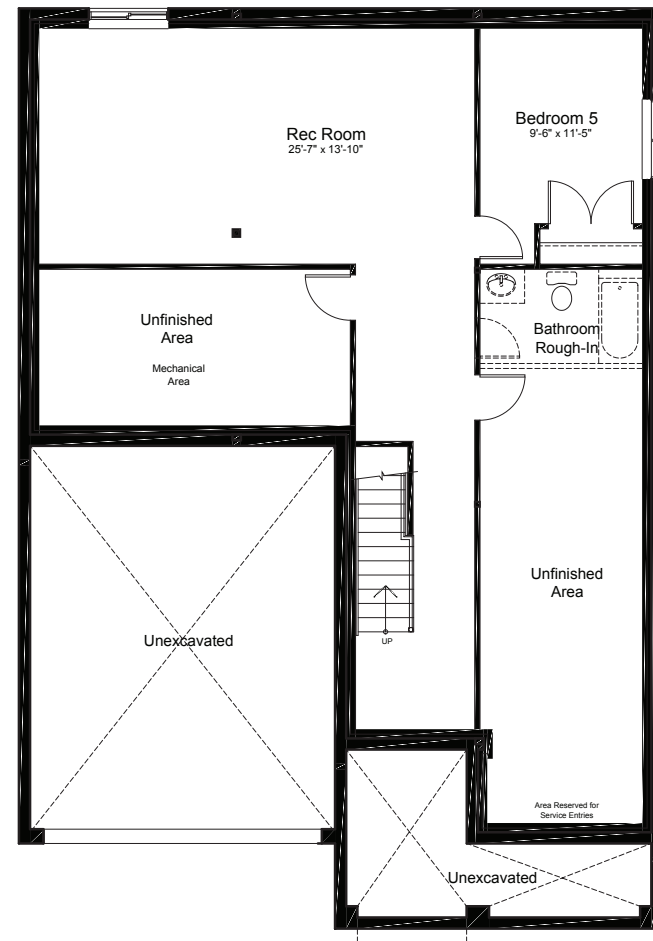

OPTIONAL BASEMENT UPGRADES

+820 SQ.FT. FINISHED BASEMENT

FINISHED
REC ROOM

FINISHED
REC ROOM + BEDROOM

claridgehomes.com

ROYAL ABERDEEN

45' LOT SINGLE FAMILY HOMES

2935 SQ.FT. 5 BED 3.5 BATH

*NOT AVAILABLE WITH SUNKEN ENTRY

ROYAL ABERDEEN

2935 SQ.FT. 5 BED 3.5 BATH

45' LOT SINGLE FAMILY HOMES

ground

second

basement