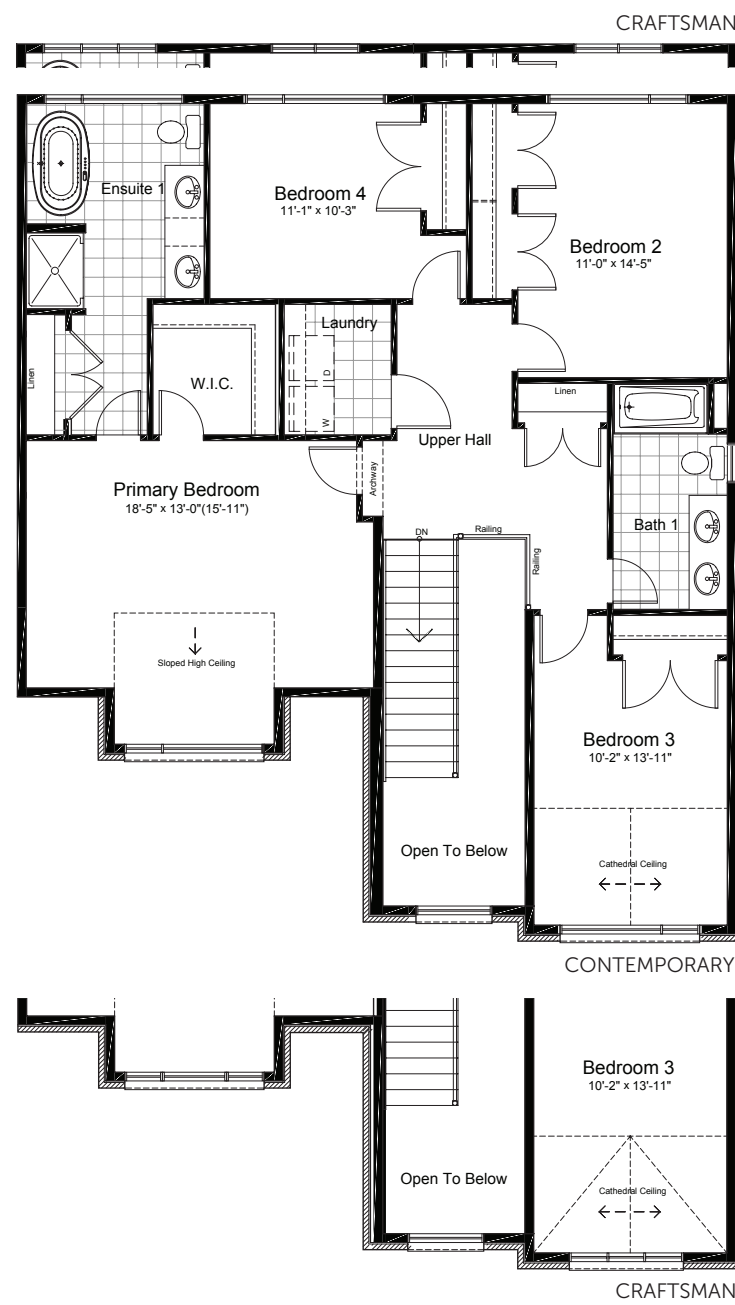

OPTIONAL BASEMENT UPGRADES

+820 SQ.FT. FINISHED BASEMENT

FINISHED
REC ROOM

FINISHED
REC ROOM + BEDROOM

claridgehomes.com

ROYAL ABERDEEN

45' LOT SINGLE FAMILY HOMES

2935 SQ.FT. 5 BED 3.5 BATH

*NOT AVAILABLE WITH SUNKEN ENTRY

ROYAL ABERDEEN

2935 SQ.FT. 5 BED 3.5 BATH

45' LOT SINGLE FAMILY HOMES

ground

second

basement