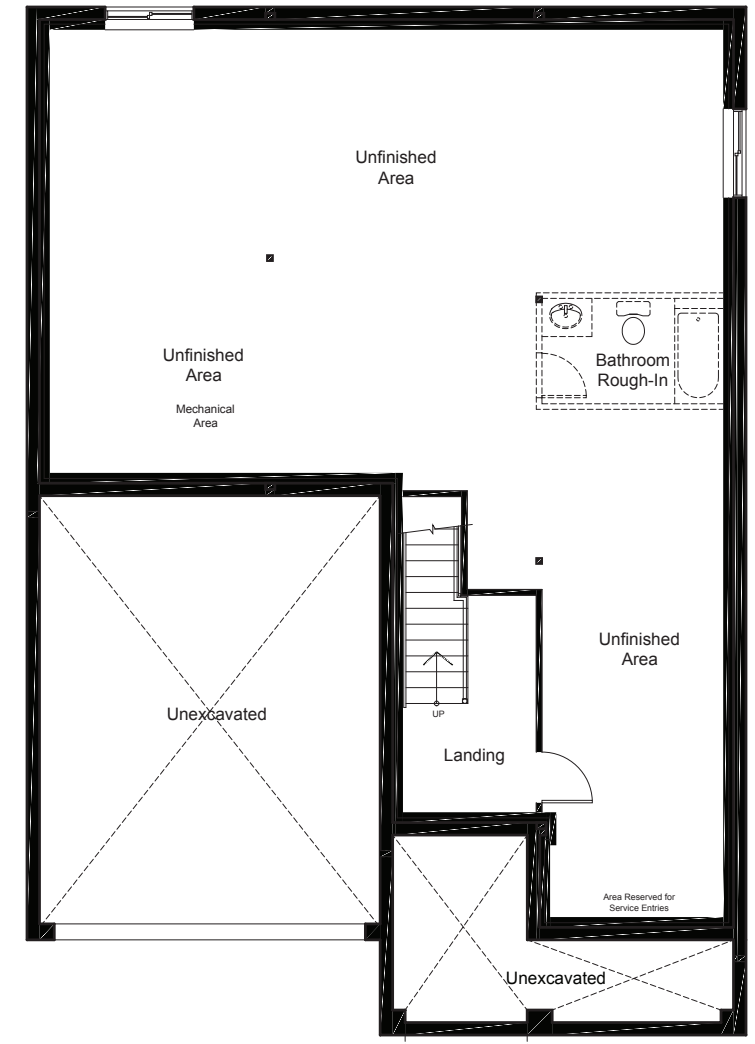

OPTIONAL BASEMENT UPGRADES

+820 SQ.FT. FINISHED BASEMENT

FINISHED
REC ROOM

FINISHED
REC ROOM + BEDROOM

claridgehomes.com

ROYAL ABERDEEN

45' LOT SINGLE FAMILY HOMES

2935 SQ.FT. 5 BED 3.5 BATH

*NOT AVAILABLE WITH SUNKEN ENTRY

ROYAL ABERDEEN

2935 SQ.FT. 5 BED 3.5 BATH

45' LOT SINGLE FAMILY HOMES

ground

second

basement