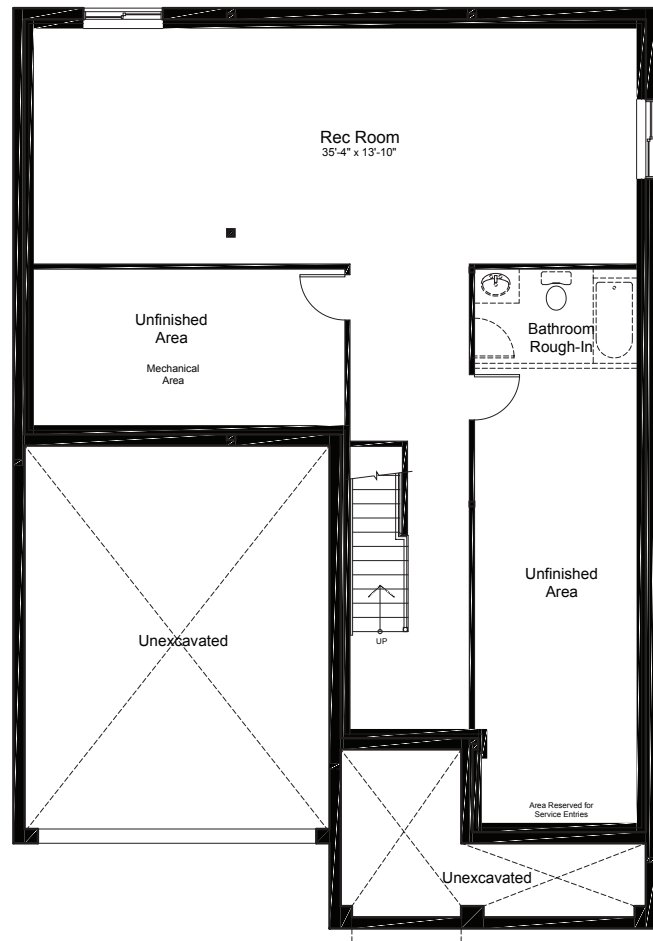

OPTIONAL BASEMENT UPGRADES

+820 SQ.FT. FINISHED BASEMENT

FINISHED
REC ROOM

FINISHED
REC ROOM + BEDROOM

claridgehomes.com

ROYAL ABERDEEN

45' LOT SINGLE FAMILY HOMES

2935 SQ.FT. 5 BED 3.5 BATH

*NOT AVAILABLE WITH SUNKEN ENTRY

ROYAL ABERDEEN

2935 SQ.FT. 5 BED 3.5 BATH

45' LOT SINGLE FAMILY HOMES

ground

second

basement