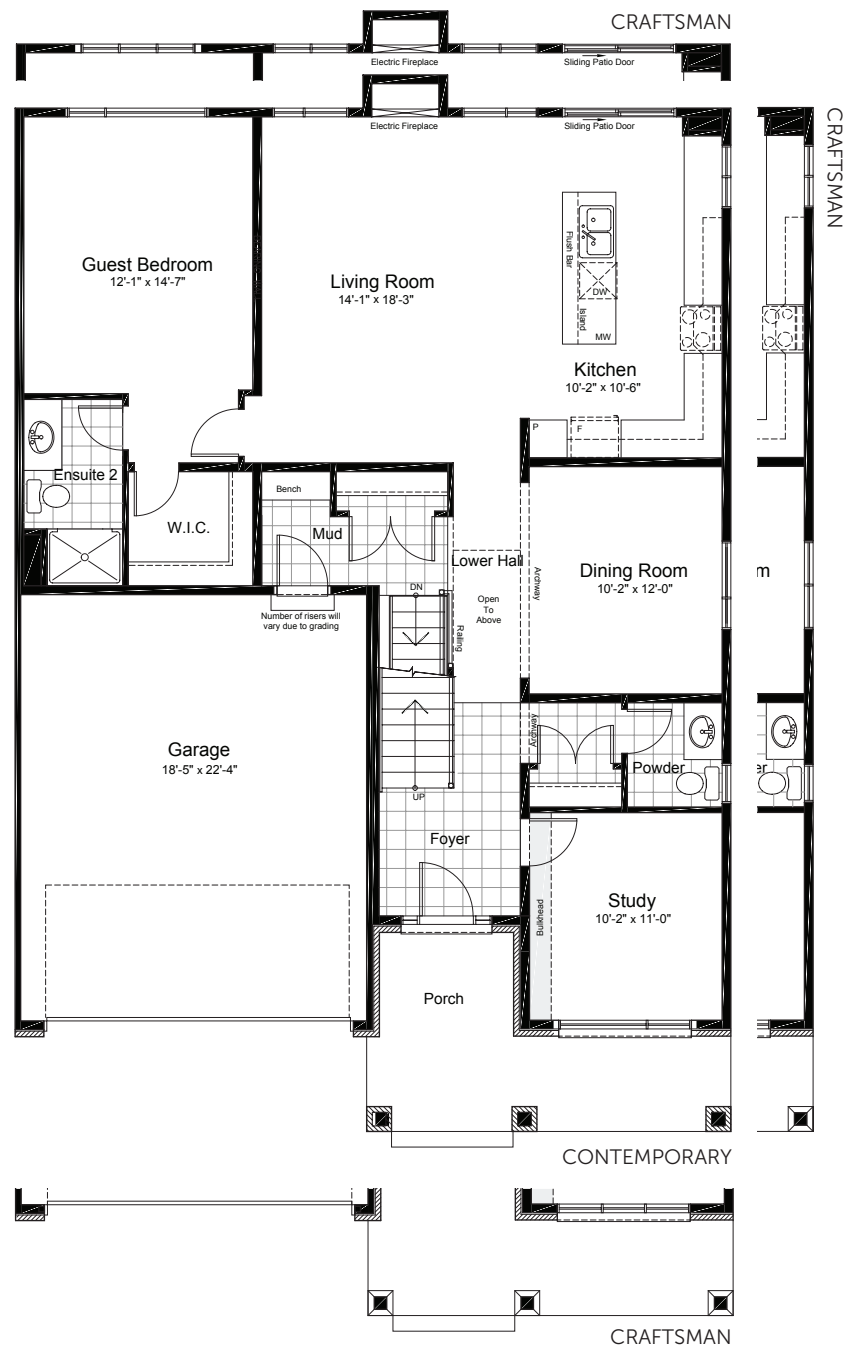

OPTIONAL BASEMENT UPGRADES

+820 SQ.FT. FINISHED BASEMENT

FINISHED
REC ROOM

FINISHED
REC ROOM + BEDROOM

claridgehomes.com

ROYAL ABERDEEN

45' LOT SINGLE FAMILY HOMES

2935 SQ.FT. 5 BED 3.5 BATH

*NOT AVAILABLE WITH SUNKEN ENTRY

ROYAL ABERDEEN

2935 SQ.FT. 5 BED 3.5 BATH

45' LOT SINGLE FAMILY HOMES

ground

second

basement