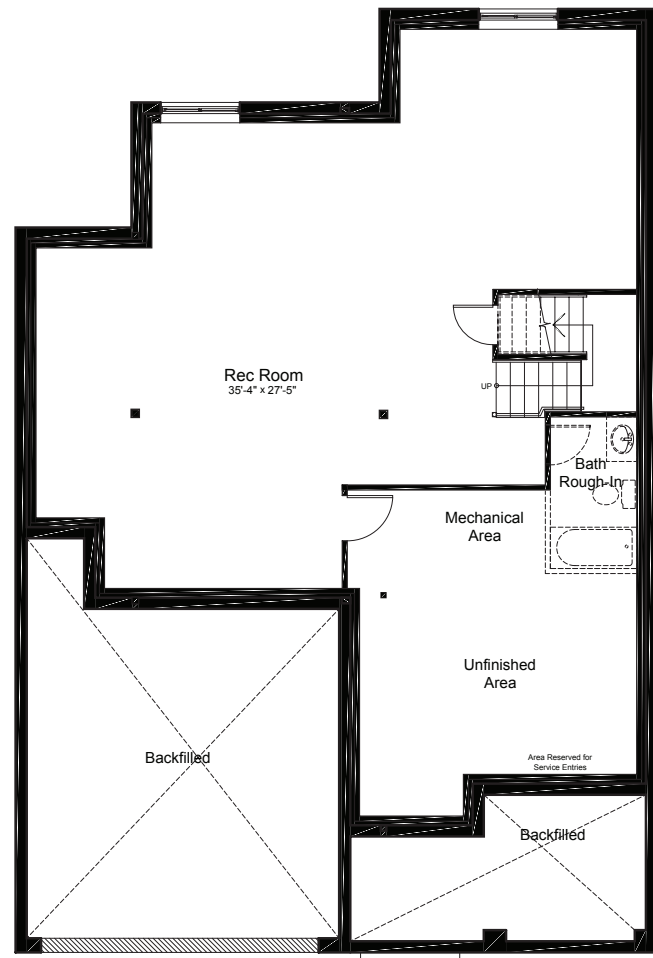

OPTIONAL BASEMENT UPGRADES

+1010 SQ.FT. FINISHED BASEMENT

FINISHED
REC ROOM

FINISHED
REC ROOM + BEDROOM

claridgehomes.com

MUIRFIELD

45' LOT SINGLE FAMILY HOMES

CONTEMPORARY

CRAFTSMAN

2960 SQ.FT.

4 BED

3.5 BATH

MUIRFIELD

45' LOT SINGLE FAMILY HOMES

2960 SQ.FT. 4 BED 3.5 BATH

ground

second

basement