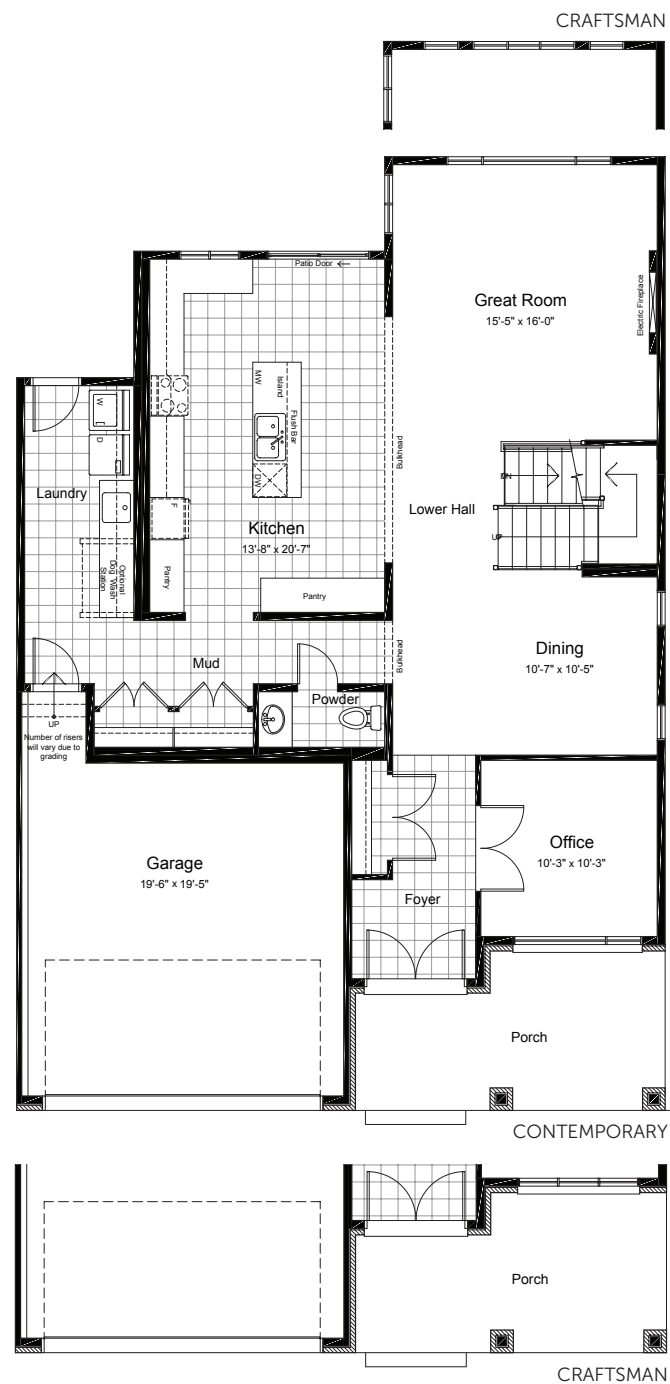

OPTIONAL BASEMENT UPGRADES

+1010 SQ.FT. FINISHED BASEMENT

FINISHED
REC ROOM

FINISHED
REC ROOM + BEDROOM

claridgehomes.com

MUIRFIELD

45' LOT SINGLE FAMILY HOMES

CONTEMPORARY

CRAFTSMAN

2960 SQ.FT.

4 BED

3.5 BATH

MUIRFIELD

45' LOT SINGLE FAMILY HOMES

2960 SQ.FT. 4 BED 3.5 BATH

ground

second

basement