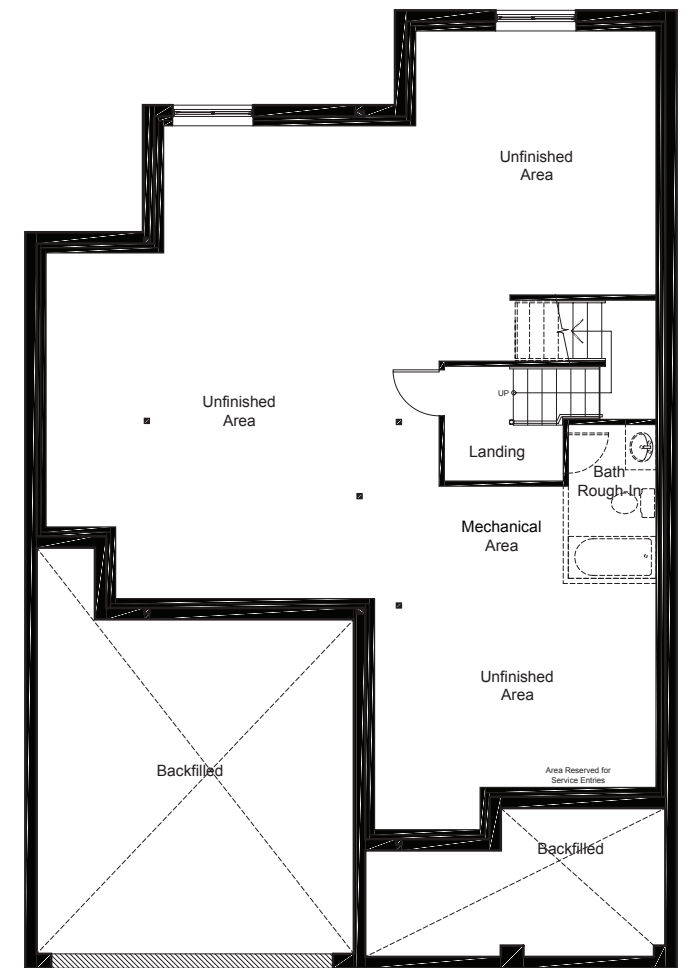

OPTIONAL BASEMENT UPGRADES

+1010 SQ.FT. FINISHED BASEMENT

FINISHED
REC ROOM

FINISHED
REC ROOM + BEDROOM

claridgehomes.com

MUIRFIELD

45' LOT SINGLE FAMILY HOMES

CONTEMPORARY

CRAFTSMAN

2960 SQ.FT.

4 BED

3.5 BATH

MUIRFIELD

45' LOT SINGLE FAMILY HOMES

2960 SQ.FT. 4 BED 3.5 BATH

ground

second

basement