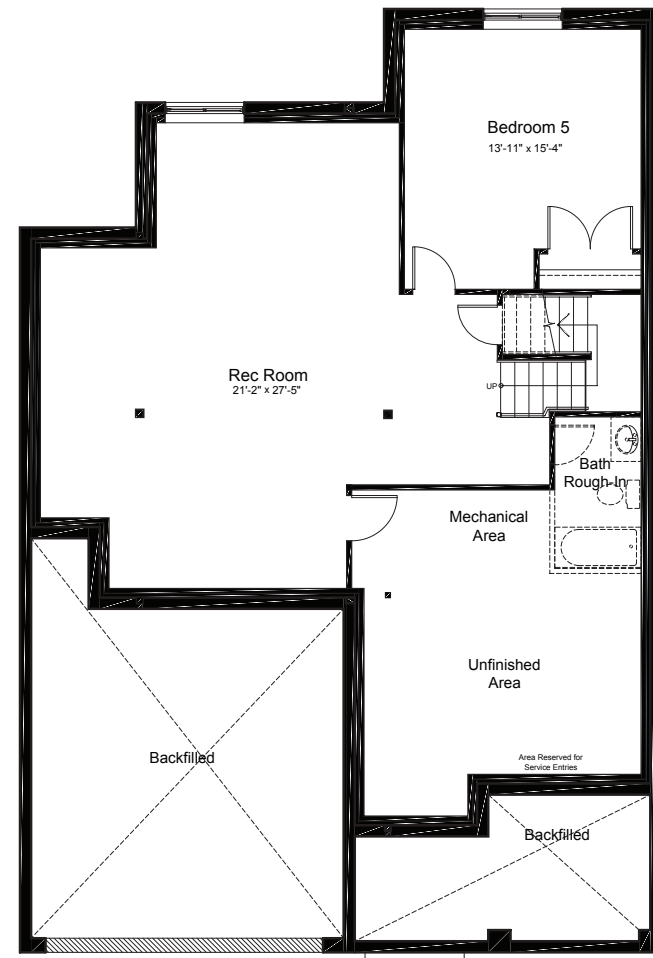

OPTIONAL BASEMENT UPGRADES

+1010 SQ.FT. FINISHED BASEMENT

FINISHED
REC ROOM

FINISHED
REC ROOM + BEDROOM

claridgehomes.com

MUIRFIELD

45' LOT SINGLE FAMILY HOMES

CONTEMPORARY

CRAFTSMAN

2960 SQ.FT.

4 BED

3.5 BATH

MUIRFIELD

45' LOT SINGLE FAMILY HOMES

2960 SQ.FT. 4 BED 3.5 BATH

ground

second

basement