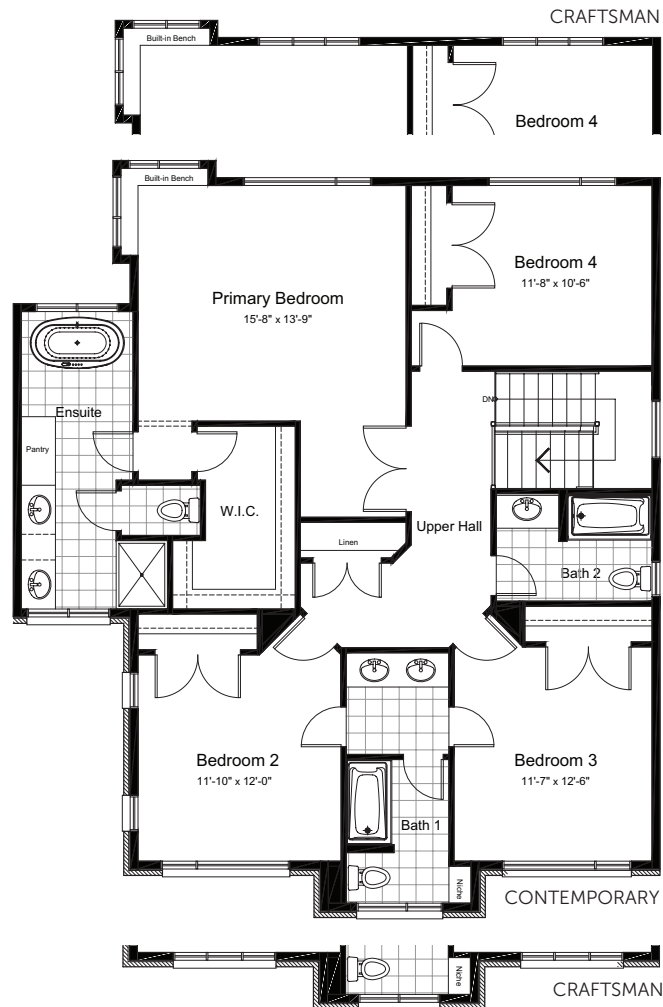

OPTIONAL BASEMENT UPGRADES

+1010 SQ.FT. FINISHED BASEMENT

FINISHED
REC ROOM

FINISHED
REC ROOM + BEDROOM

claridgehomes.com

MUIRFIELD

45' LOT SINGLE FAMILY HOMES

CONTEMPORARY

CRAFTSMAN

2960 SQ.FT.

4 BED

3.5 BATH

MUIRFIELD

45' LOT SINGLE FAMILY HOMES

2960 SQ.FT. 4 BED 3.5 BATH

ground

second

basement