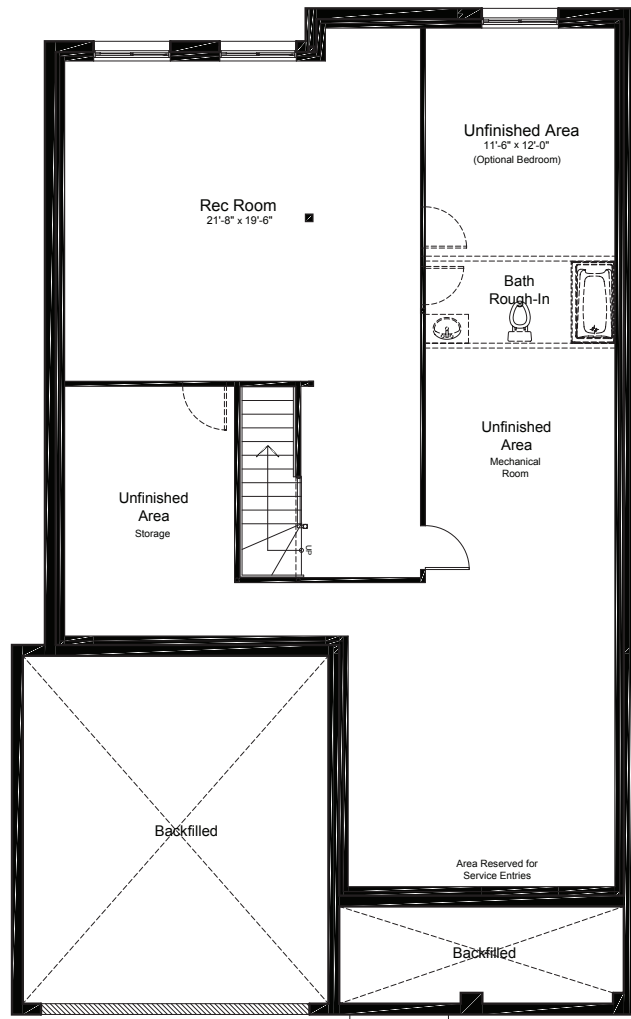

OPTIONAL BASEMENT UPGRADES

+645 SQ.FT.
FINISHED REC ROOM

FINISHED
REC ROOM

+850 SQ.FT.
FINISHED REC ROOM + BEDROOM

FINISHED
REC ROOM + BEDROOM

claridgehomes.com

KINGSBARN

45' LOT SINGLE FAMILY HOMES

CONTEMPORARY

CRAFTSMAN

3735 SQ.FT. 5 BED 4 BATH

KINGSBARN

45' LOT SINGLE FAMILY HOMES

3735 SQ.FT. 5 BED 4 BATH

ground

second

basement