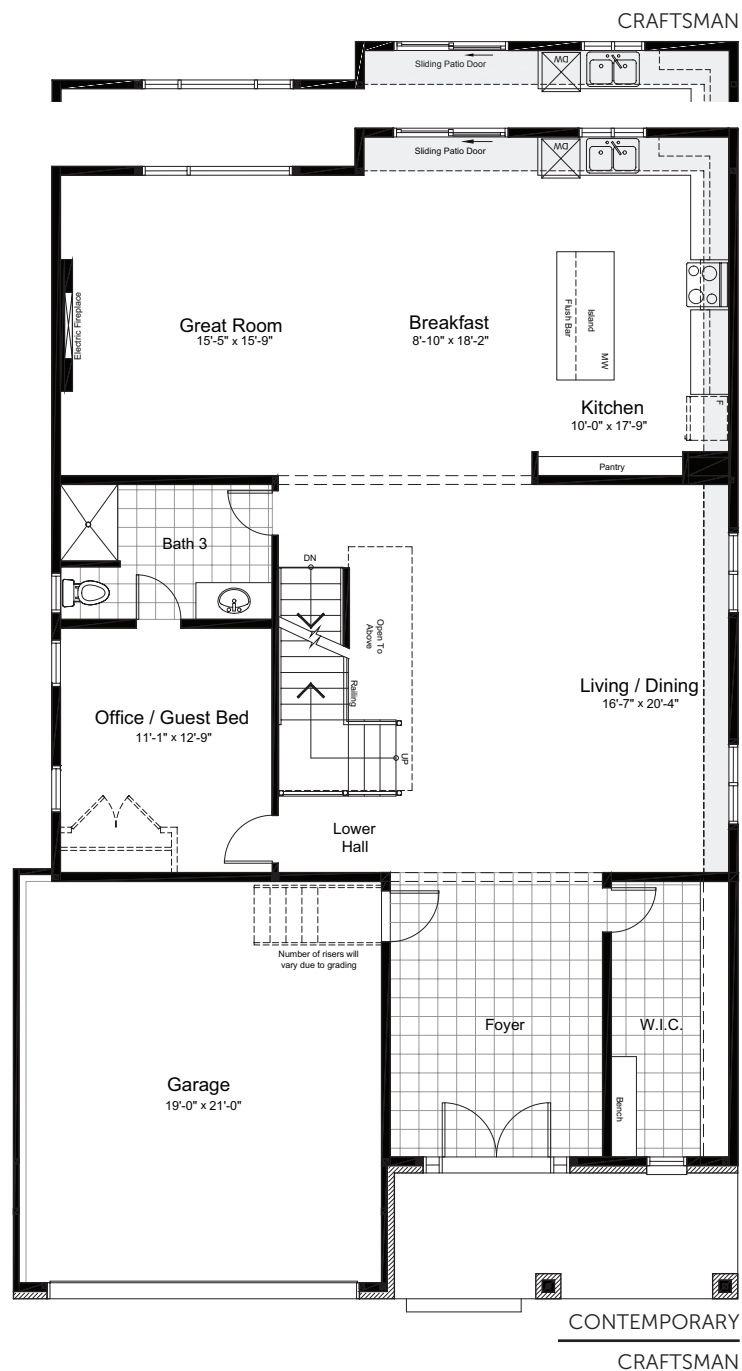

OPTIONAL BASEMENT UPGRADES

+645 SQ.FT.
FINISHED REC ROOM

FINISHED
REC ROOM

+850 SQ.FT.
FINISHED REC ROOM + BEDROOM

FINISHED
REC ROOM + BEDROOM

claridgehomes.com

KINGSBARN

45' LOT SINGLE FAMILY HOMES

CONTEMPORARY

CRAFTSMAN

3735 SQ.FT. 5 BED 4 BATH

KINGSBARN

45' LOT SINGLE FAMILY HOMES

3735 SQ.FT. 5 BED 4 BATH

ground

second

basement