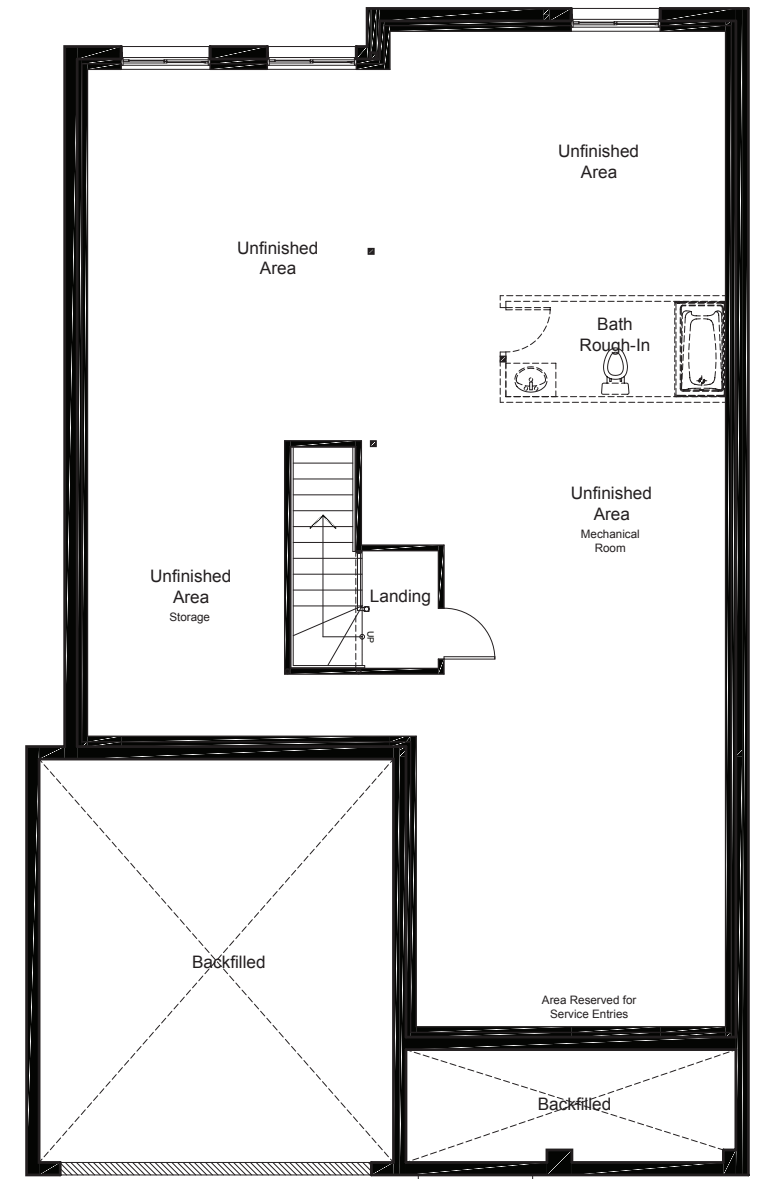

OPTIONAL BASEMENT UPGRADES

+645 SQ.FT.
FINISHED REC ROOM

FINISHED
REC ROOM

+850 SQ.FT.
FINISHED REC ROOM + BEDROOM

FINISHED
REC ROOM + BEDROOM

claridgehomes.com

KINGSBARN

45' LOT SINGLE FAMILY HOMES

CONTEMPORARY

CRAFTSMAN

3735 SQ.FT. 5 BED 4 BATH

KINGSBARN

45' LOT SINGLE FAMILY HOMES

3735 SQ.FT. 5 BED 4 BATH

ground

second

basement