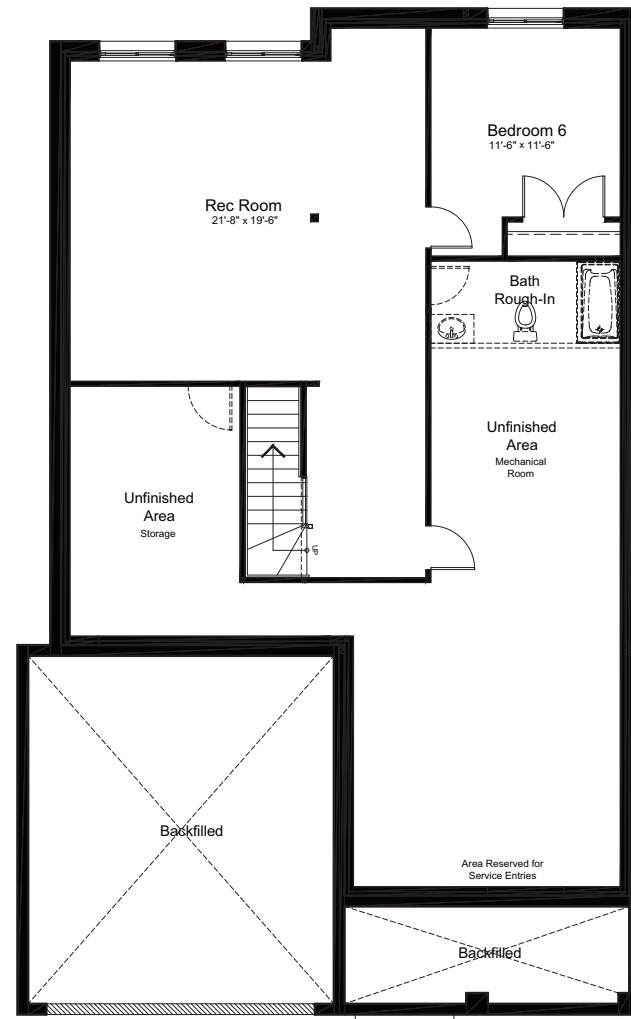

OPTIONAL BASEMENT UPGRADES

+645 SQ.FT.
FINISHED REC ROOM

FINISHED
REC ROOM

+850 SQ.FT.
FINISHED REC ROOM + BEDROOM

FINISHED
REC ROOM + BEDROOM

claridgehomes.com

KINGSBARN

45' LOT SINGLE FAMILY HOMES

CONTEMPORARY

CRAFTSMAN

3735 SQ.FT. 5 BED 4 BATH

KINGSBARN

45' LOT SINGLE FAMILY HOMES

3735 SQ.FT. 5 BED 4 BATH

ground

second

basement