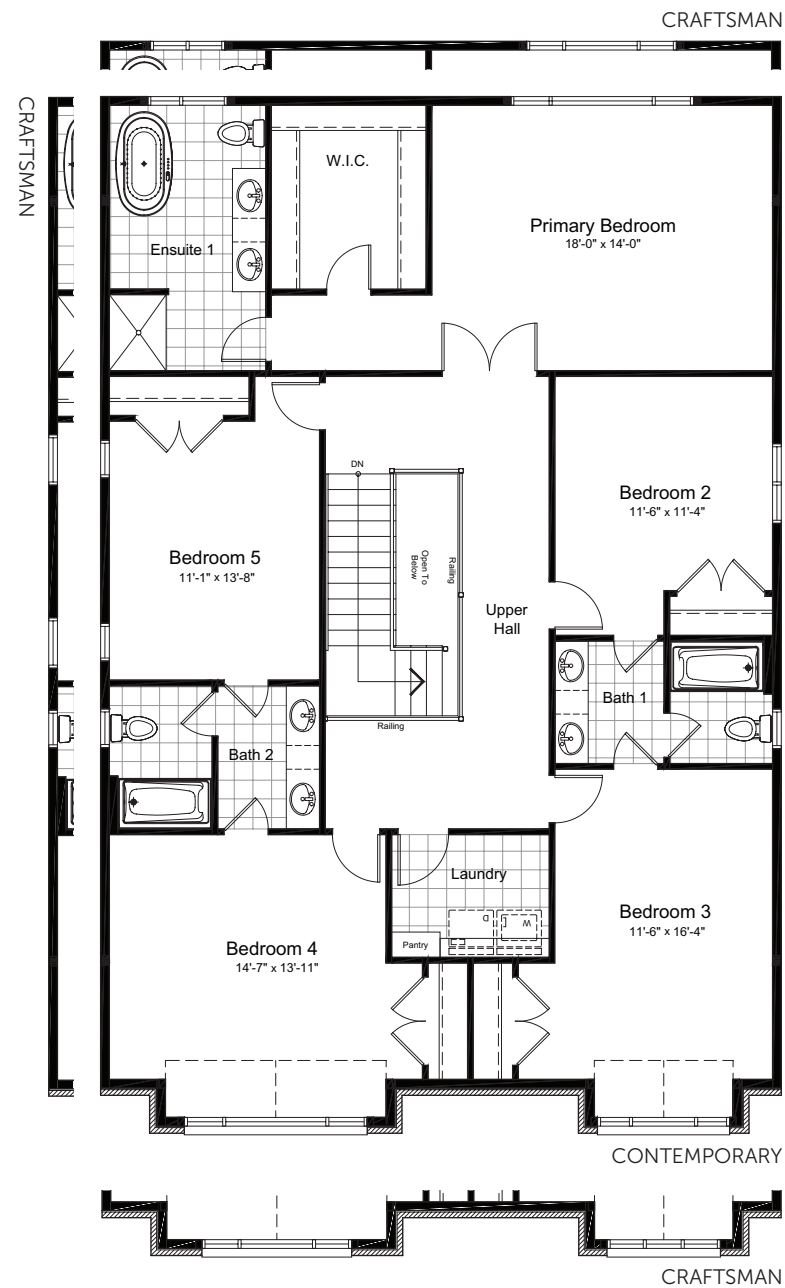

OPTIONAL BASEMENT UPGRADES

+645 SQ.FT.
FINISHED REC ROOM

FINISHED
REC ROOM

+850 SQ.FT.
FINISHED REC ROOM + BEDROOM

FINISHED
REC ROOM + BEDROOM

claridgehomes.com

KINGSBARN

45' LOT SINGLE FAMILY HOMES

CONTEMPORARY

CRAFTSMAN

3735 SQ.FT. 5 BED 4 BATH

KINGSBARN

45' LOT SINGLE FAMILY HOMES

3735 SQ.FT. 5 BED 4 BATH

ground

second

basement