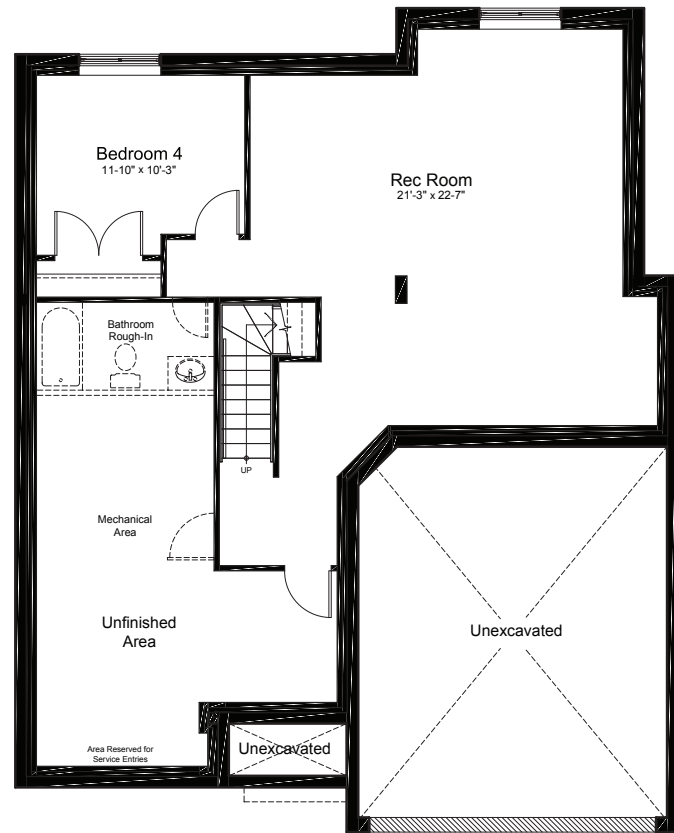

OPTIONAL BASEMENT UPGRADES

+835 SQ.FT. FINISHED BASEMENT

CRAFTSMAN

CONTEMPORARY

FINISHED
REC ROOM

CRAFTSMAN

CONTEMPORARY

FINISHED
REC ROOM + BEDROOM

claridgehomes.com

CASTLE STUART

45' LOT SINGLE FAMILY HOMES

CONTEMPORARY

CRAFTSMAN

2520 SQ.FT. 3 BED 2.5 BATH

CASTLE STUART

45' LOT SINGLE FAMILY HOMES

2520 SQ.FT. 3 BED 2.5 BATH

ground

second

basement