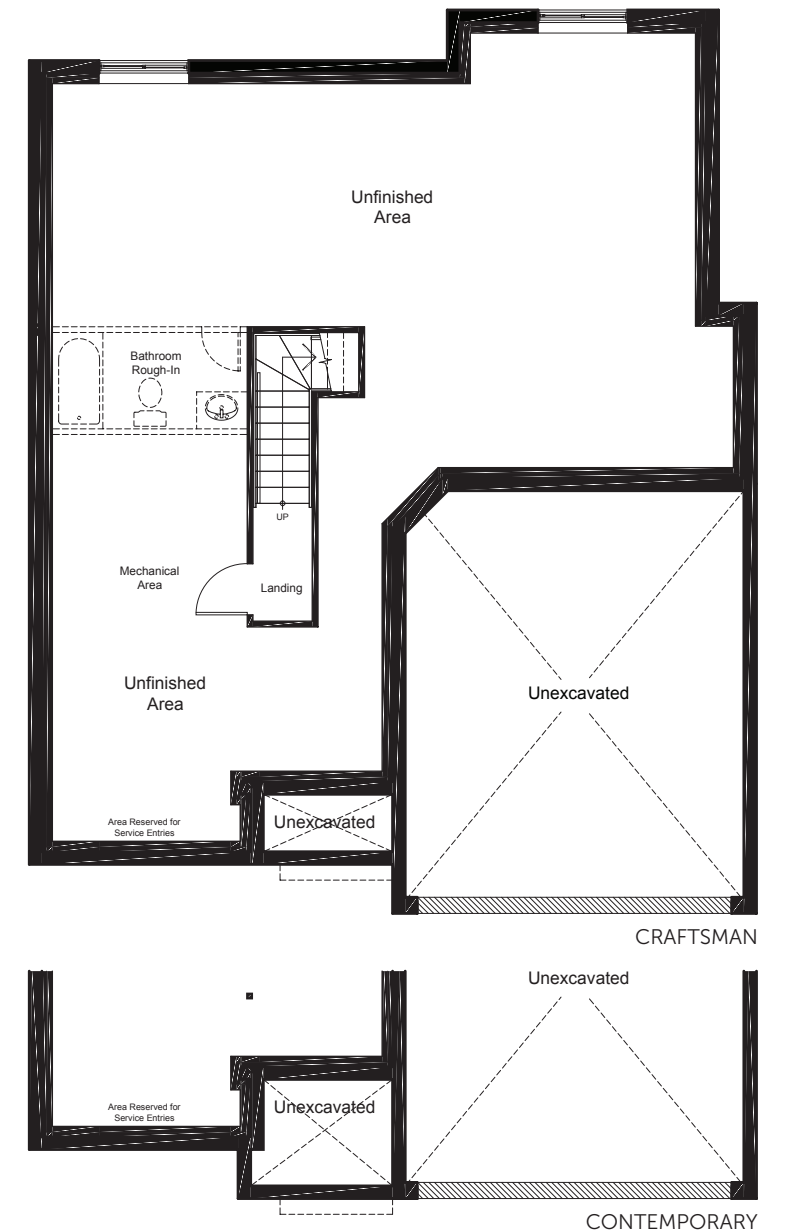

OPTIONAL BASEMENT UPGRADES

+835 SQ.FT. FINISHED BASEMENT

CRAFTSMAN

CONTEMPORARY

FINISHED
REC ROOM

CRAFTSMAN

CONTEMPORARY

FINISHED
REC ROOM + BEDROOM

claridgehomes.com

CASTLE STUART

45' LOT SINGLE FAMILY HOMES

CONTEMPORARY

CRAFTSMAN

2520 SQ.FT. 3 BED 2.5 BATH

CASTLE STUART

45' LOT SINGLE FAMILY HOMES

2520 SQ.FT. 3 BED 2.5 BATH

ground

second

basement