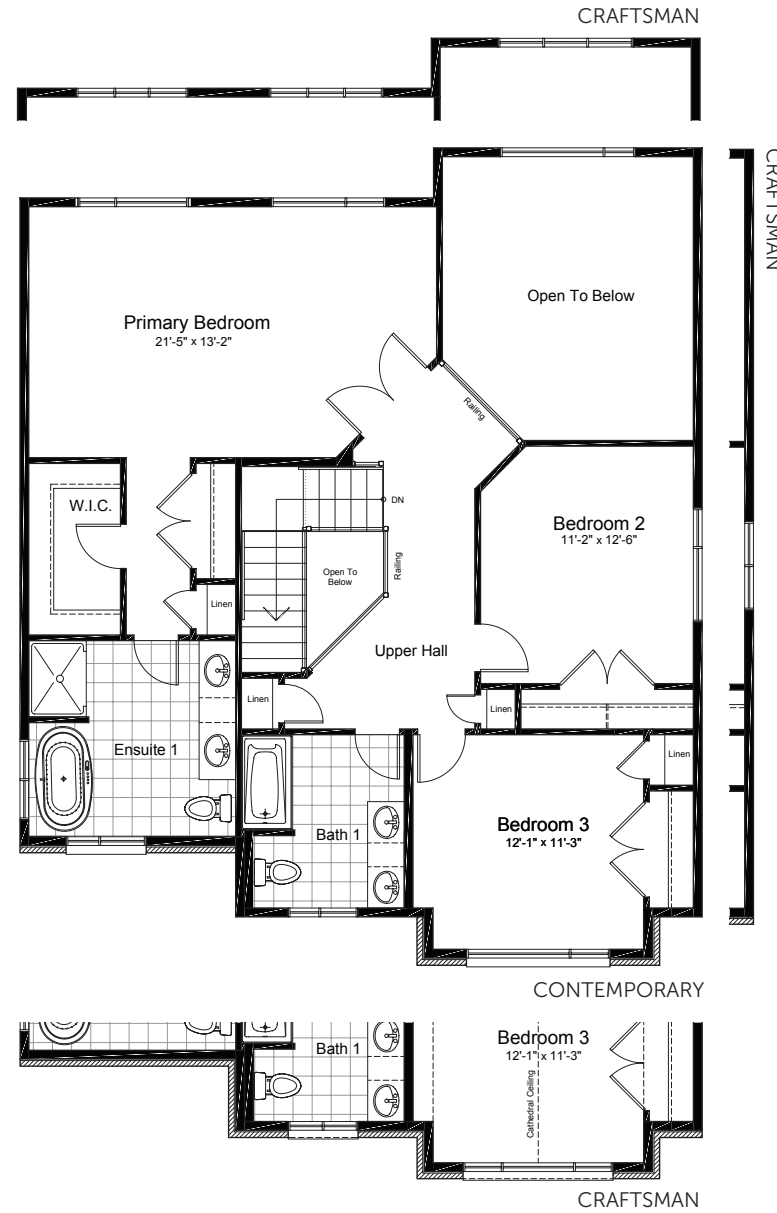

OPTIONAL BASEMENT UPGRADES

+835 SQ.FT. FINISHED BASEMENT

CRAFTSMAN

CONTEMPORARY

FINISHED
REC ROOM

CRAFTSMAN

CONTEMPORARY

FINISHED
REC ROOM + BEDROOM

claridgehomes.com

CASTLE STUART

45' LOT SINGLE FAMILY HOMES

CONTEMPORARY

CRAFTSMAN

2520 SQ.FT. 3 BED 2.5 BATH

CASTLE STUART

45' LOT SINGLE FAMILY HOMES

2520 SQ.FT. 3 BED 2.5 BATH

ground

second

basement