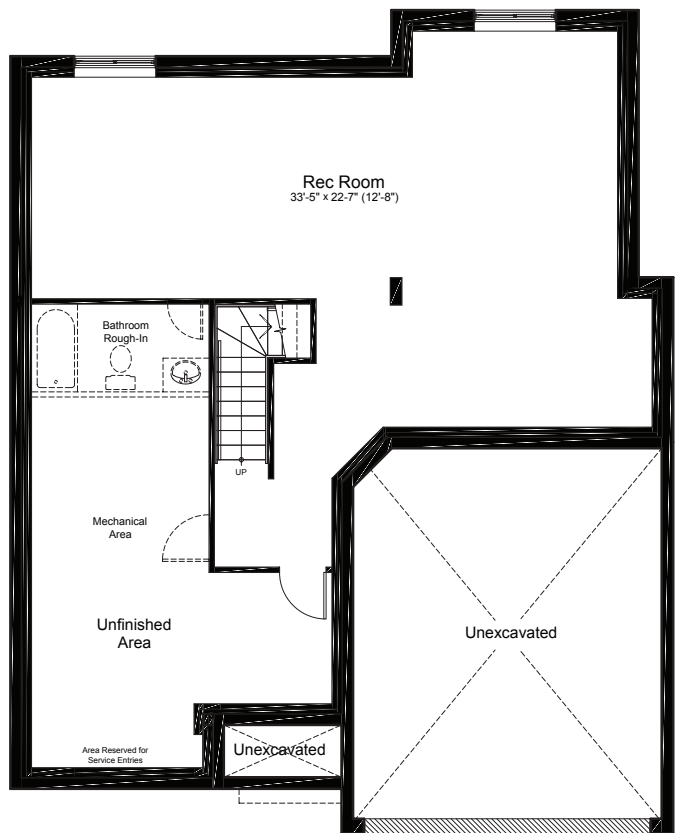

OPTIONAL BASEMENT UPGRADES

+835 SQ.FT. FINISHED BASEMENT

CRAFTSMAN

CONTEMPORARY

FINISHED
REC ROOM

CRAFTSMAN

CONTEMPORARY

FINISHED
REC ROOM + BEDROOM

claridgehomes.com

CASTLE STUART

45' LOT SINGLE FAMILY HOMES

CONTEMPORARY

CRAFTSMAN

2520 SQ.FT. 3 BED 2.5 BATH

CASTLE STUART

45' LOT SINGLE FAMILY HOMES

2520 SQ.FT. 3 BED 2.5 BATH

ground

second

basement