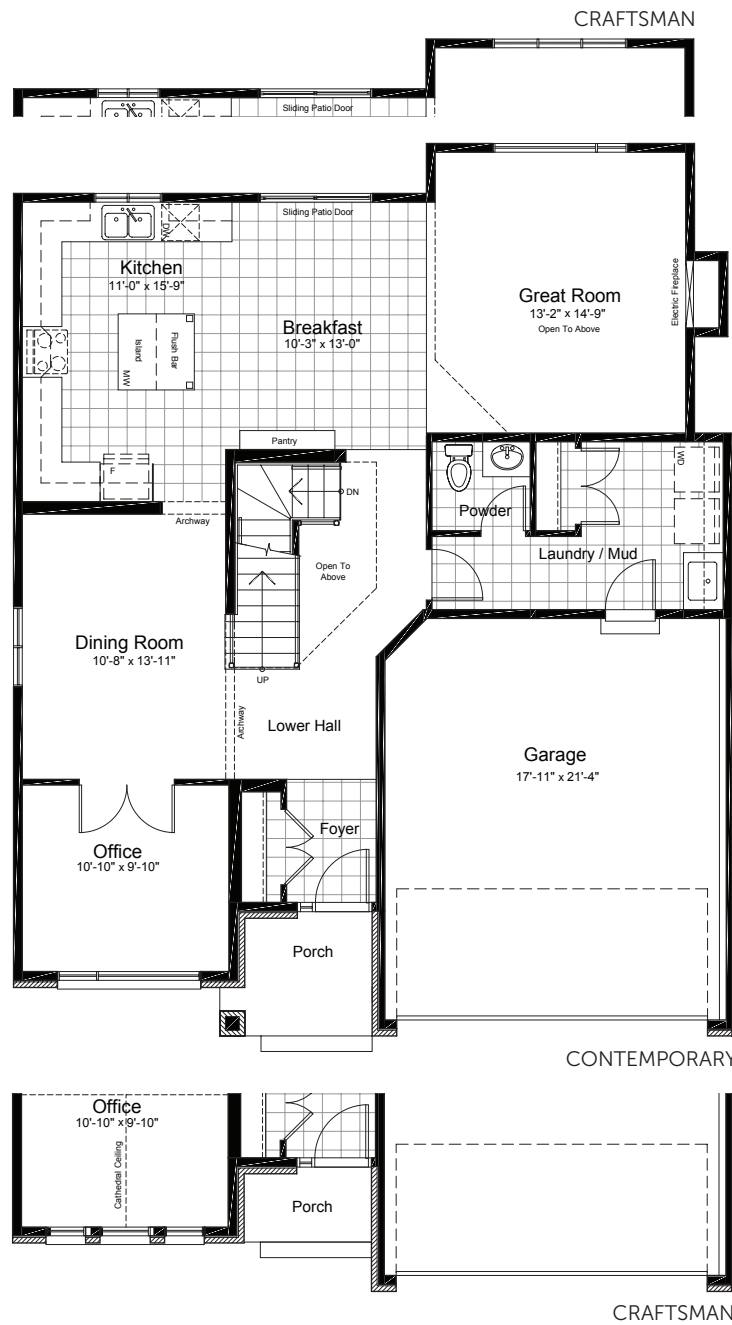

OPTIONAL BASEMENT UPGRADES

+835 SQ.FT. FINISHED BASEMENT

CRAFTSMAN

CONTEMPORARY

FINISHED
REC ROOM

CRAFTSMAN

CONTEMPORARY

FINISHED
REC ROOM + BEDROOM

claridgehomes.com

CASTLE STUART

45' LOT SINGLE FAMILY HOMES

CONTEMPORARY

CRAFTSMAN

2520 SQ.FT. 3 BED 2.5 BATH

CASTLE STUART

45' LOT SINGLE FAMILY HOMES

2520 SQ.FT. 3 BED 2.5 BATH

ground

second

basement