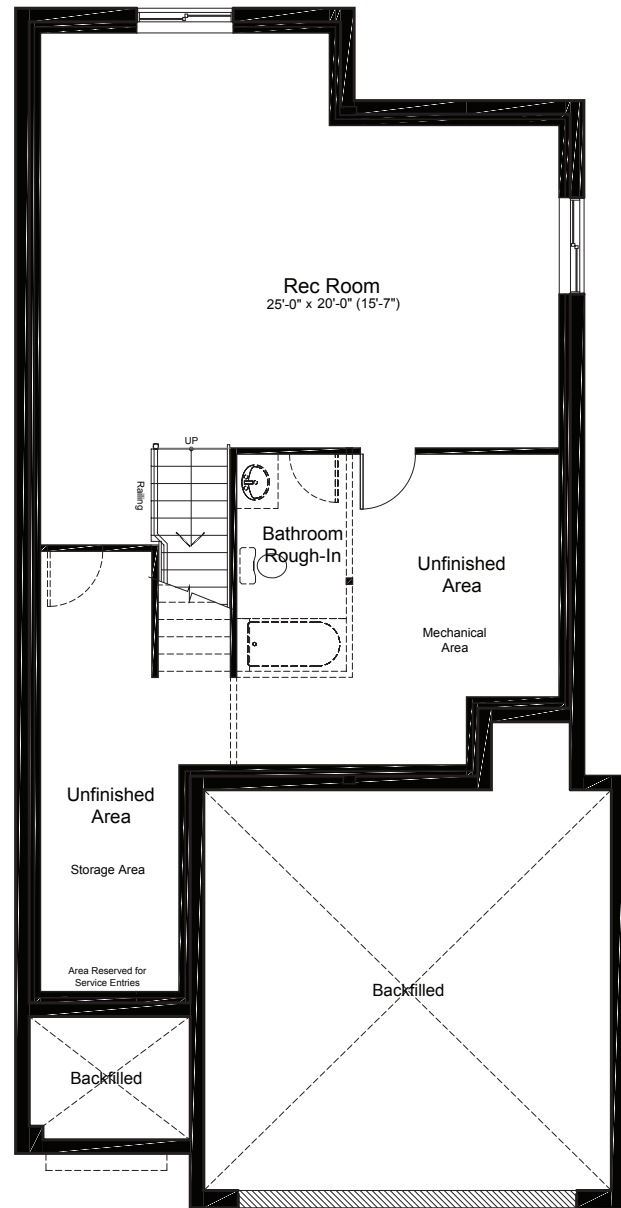

OPTIONAL BASEMENT UPGRADES

+625 SQ.FT. FINISHED BASEMENT

FINISHED
REC ROOM

FINISHED
REC ROOM + BEDROOM

claridgehomes.com

TRALEE

37' LOT SINGLE FAMILY HOMES

CONTEMPORARY

CRAFTSMAN

CONTEMPORARY
2495 SQ.FT.

CRAFTSMAN
2440 SQ.FT.

4 BED 2.5 BATH

TRALEE

37' LOT SINGLE FAMILY HOMES

CONTEMPORARY
2495 SQ.FT.

CRAFTSMAN
2440 SQ.FT.

4 BED

2.5 BATH

ground

second

basement