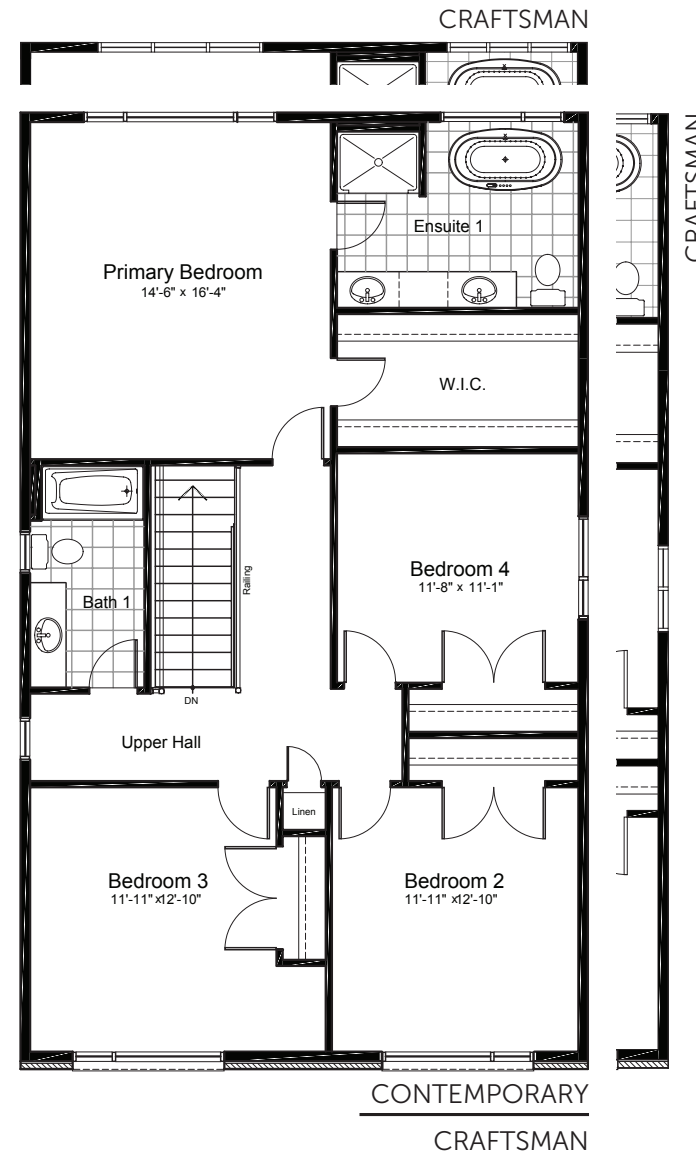

OPTIONAL BASEMENT UPGRADES

+625 SQ.FT. FINISHED BASEMENT

FINISHED
REC ROOM

FINISHED
REC ROOM + BEDROOM

claridgehomes.com

TRALEE

37' LOT SINGLE FAMILY HOMES

CONTEMPORARY

CRAFTSMAN

CONTEMPORARY
2495 SQ.FT.

CRAFTSMAN
2440 SQ.FT.

4 BED 2.5 BATH

TRALEE

37' LOT SINGLE FAMILY HOMES

CONTEMPORARY
2495 SQ.FT.

CRAFTSMAN
2440 SQ.FT.

4 BED

2.5 BATH

ground

second

basement