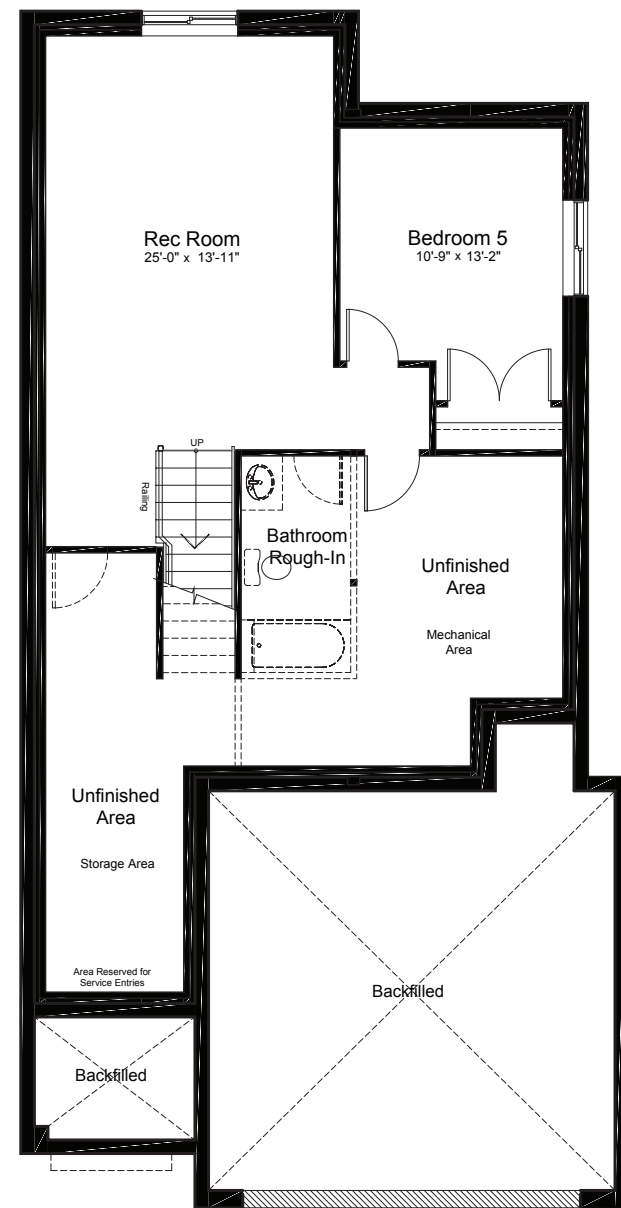

OPTIONAL BASEMENT UPGRADES

+625 SQ.FT. FINISHED BASEMENT

FINISHED
REC ROOM

FINISHED
REC ROOM + BEDROOM

claridgehomes.com

TRALEE

37' LOT SINGLE FAMILY HOMES

CONTEMPORARY

CRAFTSMAN

CONTEMPORARY
2495 SQ.FT.

CRAFTSMAN
2440 SQ.FT.

4 BED 2.5 BATH

TRALEE

37' LOT SINGLE FAMILY HOMES

CONTEMPORARY
2495 SQ.FT.

CRAFTSMAN
2440 SQ.FT.

4 BED

2.5 BATH

ground

second

basement