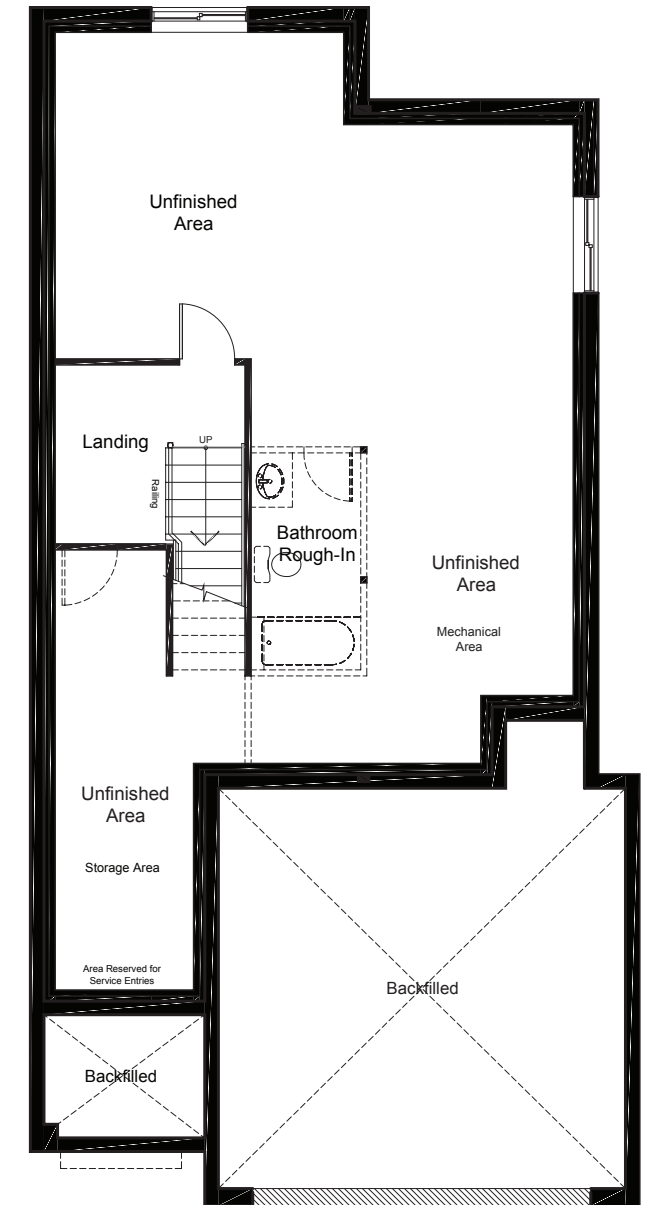

OPTIONAL BASEMENT UPGRADES

+625 SQ.FT. FINISHED BASEMENT

FINISHED
REC ROOM

FINISHED
REC ROOM + BEDROOM

claridgehomes.com

TRALEE

37' LOT SINGLE FAMILY HOMES

CONTEMPORARY

CRAFTSMAN

CONTEMPORARY
2495 SQ.FT.

CRAFTSMAN
2440 SQ.FT.

4 BED 2.5 BATH

TRALEE

37' LOT SINGLE FAMILY HOMES

CONTEMPORARY
2495 SQ.FT.

CRAFTSMAN
2440 SQ.FT.

4 BED

2.5 BATH

ground

second

basement