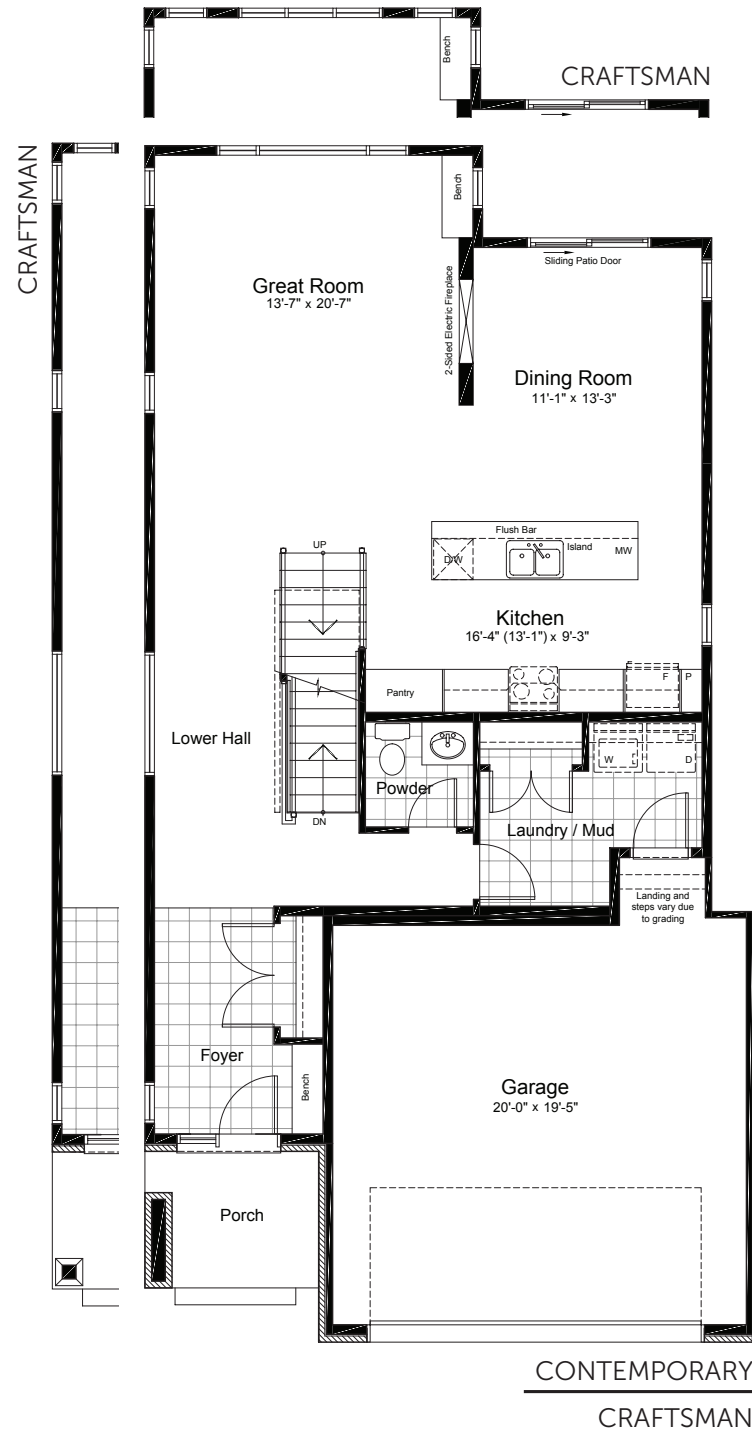

OPTIONAL BASEMENT UPGRADES

+625 SQ.FT. FINISHED BASEMENT

FINISHED
REC ROOM

FINISHED
REC ROOM + BEDROOM

claridgehomes.com

TRALEE

37' LOT SINGLE FAMILY HOMES

CONTEMPORARY

CRAFTSMAN

CONTEMPORARY
2495 SQ.FT.

CRAFTSMAN
2440 SQ.FT.

4 BED 2.5 BATH

TRALEE

37' LOT SINGLE FAMILY HOMES

CONTEMPORARY
2495 SQ.FT.

CRAFTSMAN
2440 SQ.FT.

4 BED

2.5 BATH

ground

second

basement