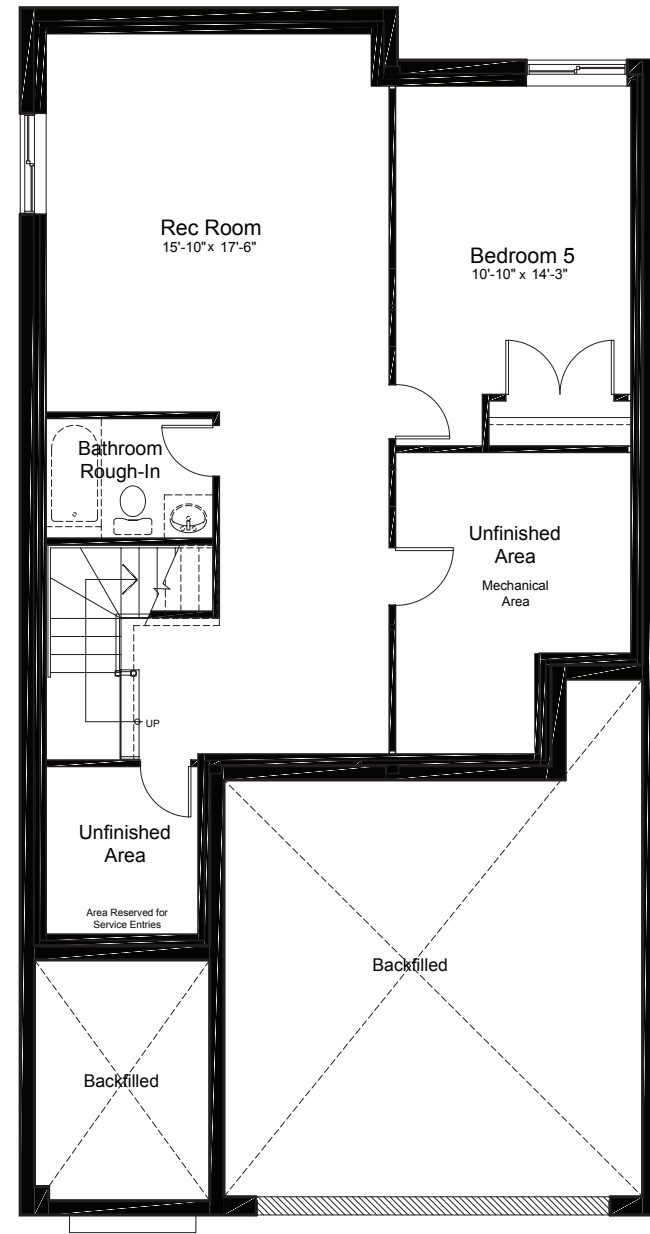

OPTIONAL BASEMENT UPGRADES

+790 SQ.FT. FINISHED BASEMENT

FINISHED
REC ROOM

FINISHED
REC ROOM + BEDROOM

claridgehomes.com

ROYAL DUBLIN

37' LOT SINGLE FAMILY HOMES

2630 SQ.FT. 4 BED 2.5 BATH

ROYAL DUBLIN

37' LOT SINGLE FAMILY HOMES

2630 SQ.FT. 4 BED 2.5 BATH

CONTEMPORARY
CRAFTSMAN

ground

CONTEMPORARY
CRAFTSMAN

second

basement