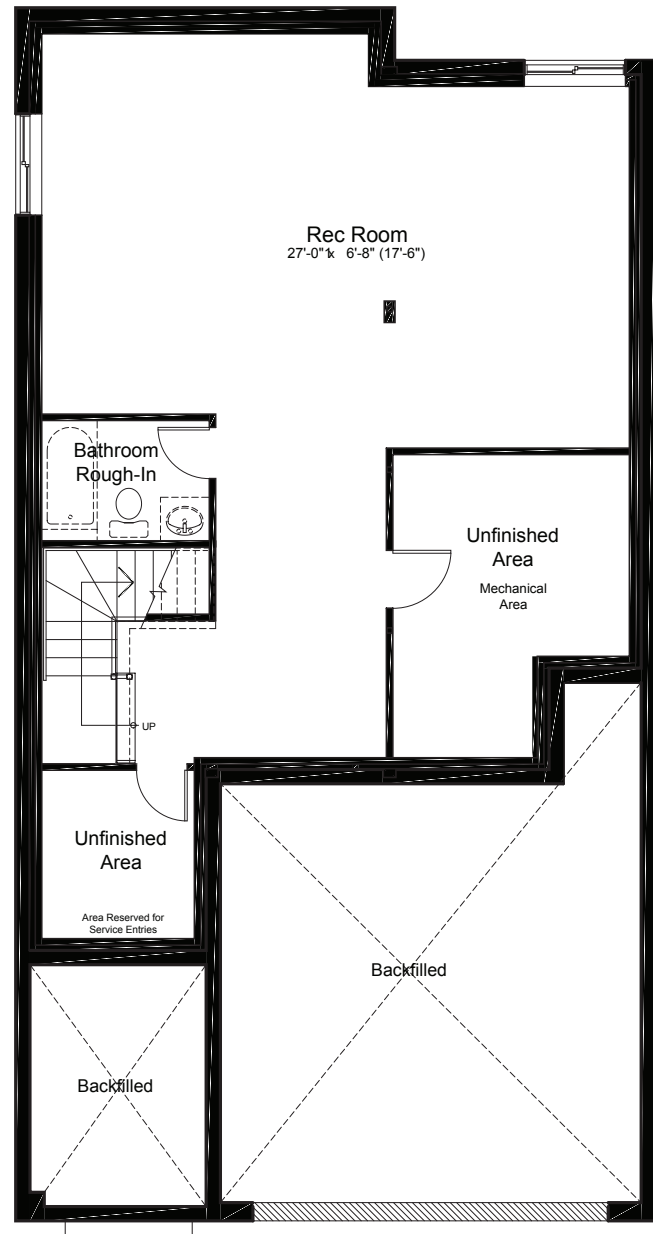

OPTIONAL BASEMENT UPGRADES

+790 SQ.FT. FINISHED BASEMENT

FINISHED
REC ROOM

FINISHED
REC ROOM + BEDROOM

claridgehomes.com

ROYAL DUBLIN

37' LOT SINGLE FAMILY HOMES

2630 SQ.FT. 4 BED 2.5 BATH

ROYAL DUBLIN

37' LOT SINGLE FAMILY HOMES

2630 SQ.FT. 4 BED 2.5 BATH

CONTEMPORARY
CRAFTSMAN

ground

CONTEMPORARY
CRAFTSMAN

second

basement