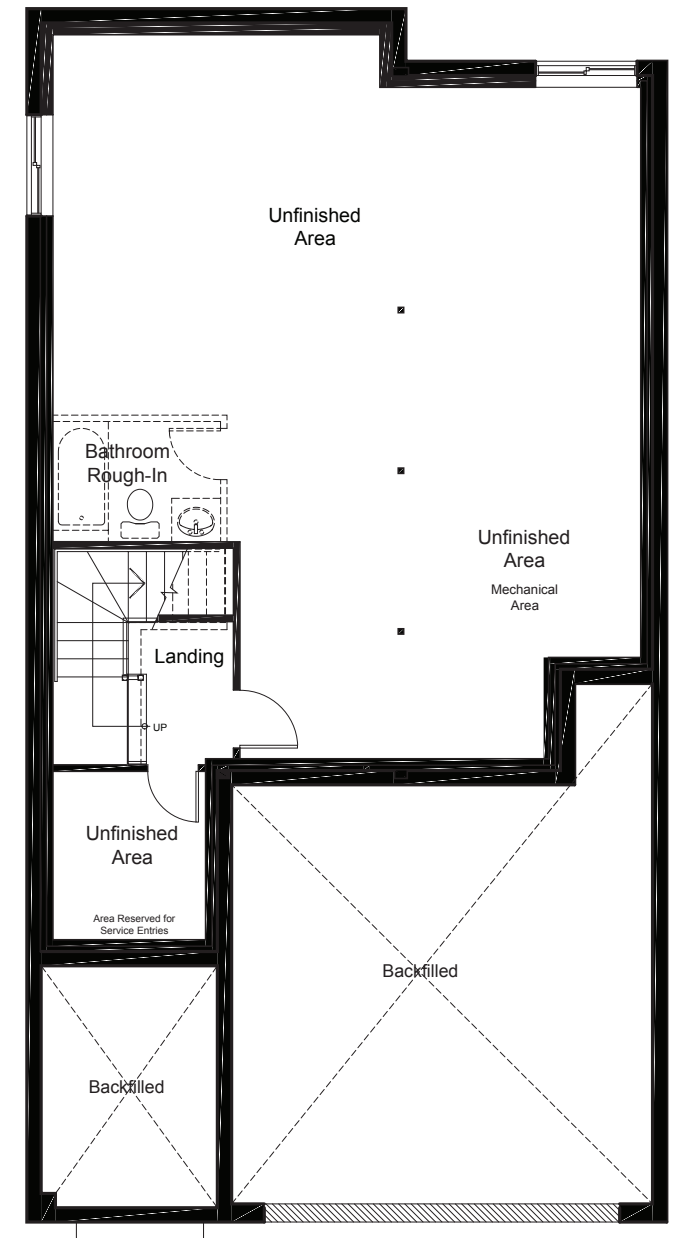

OPTIONAL BASEMENT UPGRADES

+790 SQ.FT. FINISHED BASEMENT

FINISHED
REC ROOM

FINISHED
REC ROOM + BEDROOM

claridgehomes.com

ROYAL DUBLIN

37' LOT SINGLE FAMILY HOMES

2630 SQ.FT. 4 BED 2.5 BATH

ROYAL DUBLIN

37' LOT SINGLE FAMILY HOMES

2630 SQ.FT. 4 BED 2.5 BATH

CONTEMPORARY
CRAFTSMAN

ground

CONTEMPORARY
CRAFTSMAN

second

basement