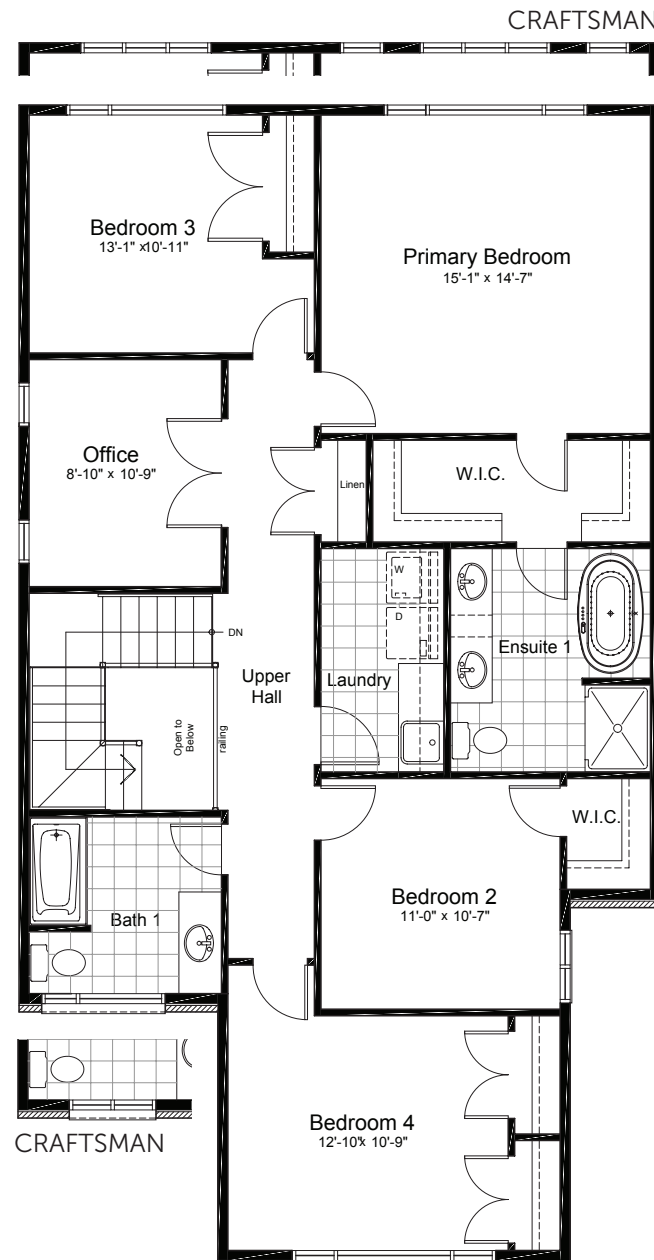

OPTIONAL BASEMENT UPGRADES

+790 SQ.FT. FINISHED BASEMENT

FINISHED
REC ROOM

FINISHED
REC ROOM + BEDROOM

claridgehomes.com

ROYAL DUBLIN

37' LOT SINGLE FAMILY HOMES

2630 SQ.FT. 4 BED 2.5 BATH

ROYAL DUBLIN

37' LOT SINGLE FAMILY HOMES

2630 SQ.FT. 4 BED 2.5 BATH

CONTEMPORARY
CRAFTSMAN

ground

CONTEMPORARY
CRAFTSMAN

second

basement