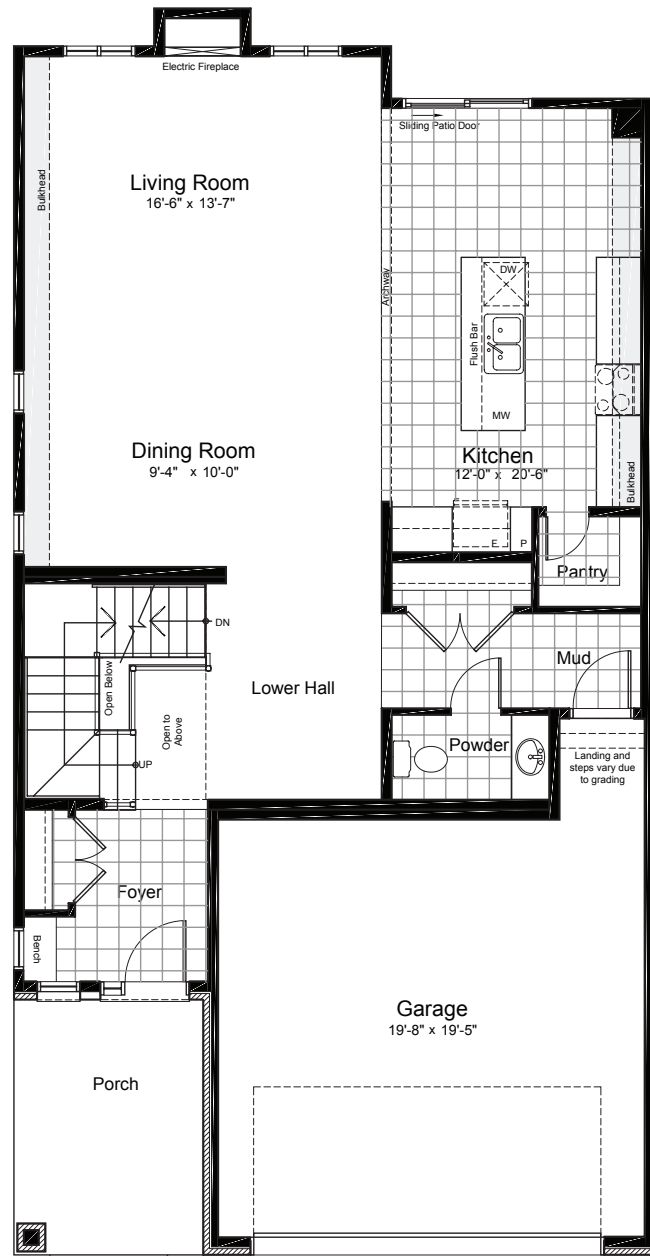

OPTIONAL BASEMENT UPGRADES

+790 SQ.FT. FINISHED BASEMENT

FINISHED
REC ROOM

FINISHED
REC ROOM + BEDROOM

claridgehomes.com

ROYAL DUBLIN

37' LOT SINGLE FAMILY HOMES

2630 SQ.FT. 4 BED 2.5 BATH

ROYAL DUBLIN

37' LOT SINGLE FAMILY HOMES

2630 SQ.FT. 4 BED 2.5 BATH

CONTEMPORARY
CRAFTSMAN

ground

CONTEMPORARY
CRAFTSMAN

second

basement