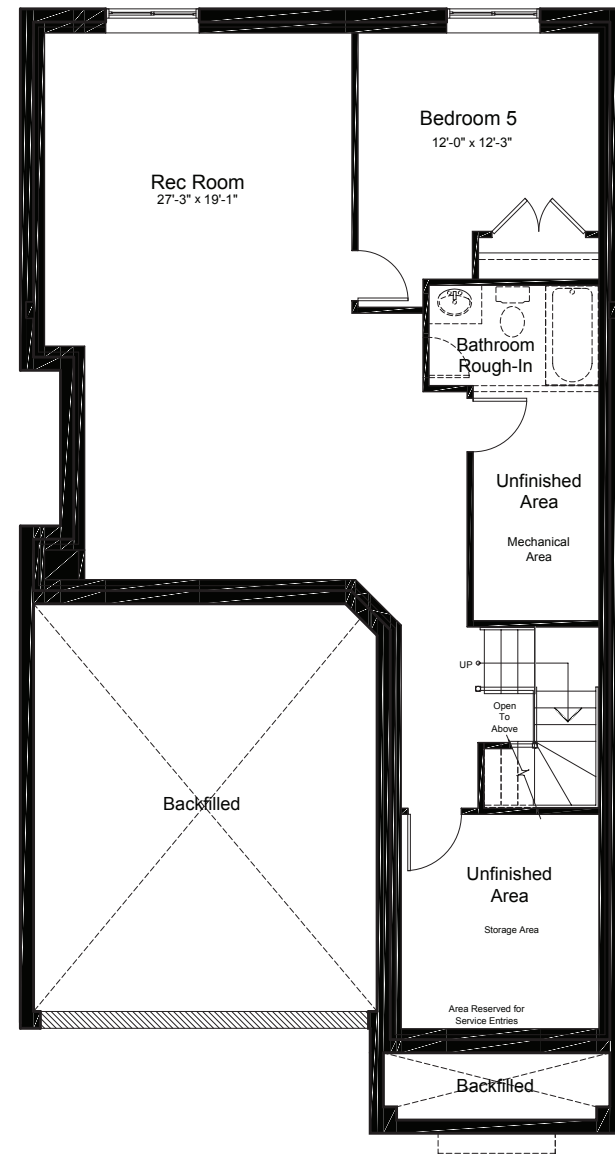

OPTIONAL BASEMENT UPGRADES

+880 SQ.FT. FINISHED BASEMENT

FINISHED
REC ROOM

FINISHED
REC ROOM + BEDROOM

claridgehomes.com

KILLARNEY

37' LOT SINGLE FAMILY HOMES

CONTEMPORARY

CRAFTSMAN

2795 SQ.FT. 4 BED 2.5 BATH

KILLARNEY

37' LOT SINGLE FAMILY HOMES

2795 SQ.FT. 4 BED 2.5 BATH

ground

second

basement