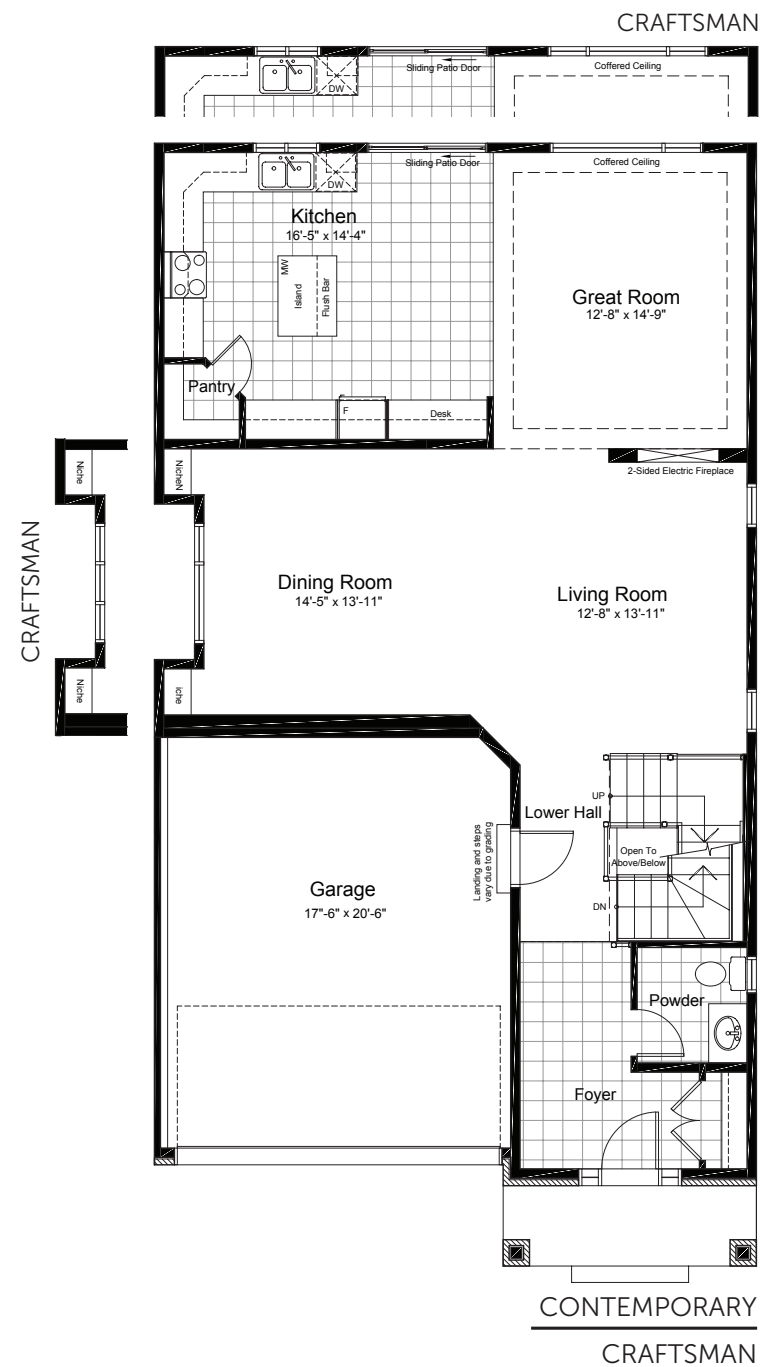

OPTIONAL BASEMENT UPGRADES

+880 SQ.FT. FINISHED BASEMENT

FINISHED
REC ROOM

FINISHED
REC ROOM + BEDROOM

claridgehomes.com

KILLARNEY

37' LOT SINGLE FAMILY HOMES

CONTEMPORARY

CRAFTSMAN

2795 SQ.FT. 4 BED 2.5 BATH

KILLARNEY

37' LOT SINGLE FAMILY HOMES

2795 SQ.FT. 4 BED 2.5 BATH

ground

second

basement