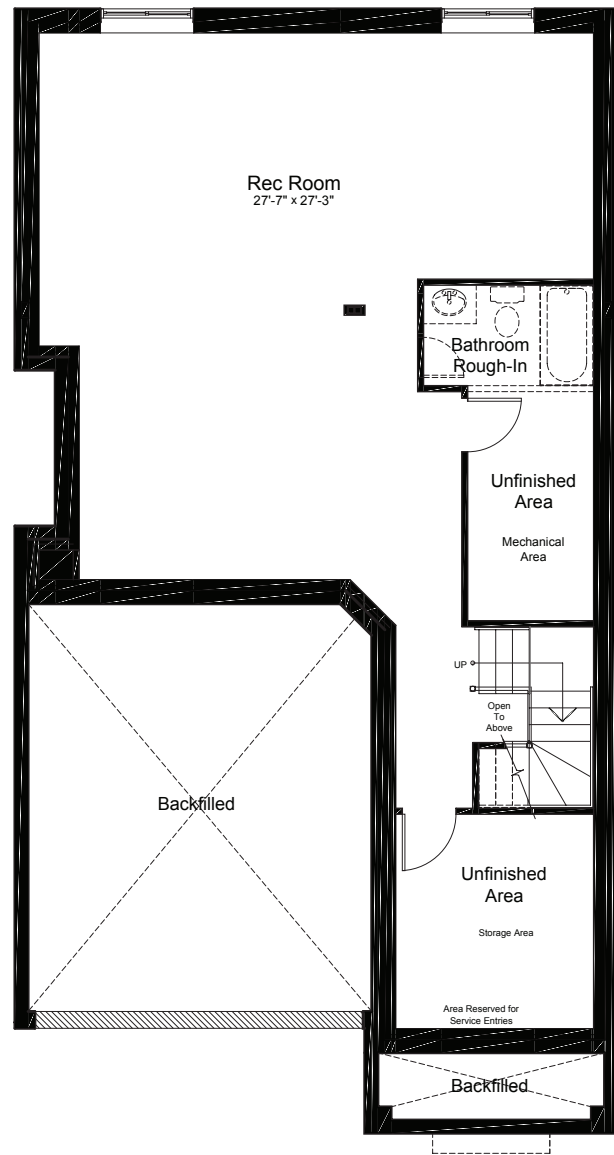

OPTIONAL BASEMENT UPGRADES

+880 SQ.FT. FINISHED BASEMENT

FINISHED
REC ROOM

FINISHED
REC ROOM + BEDROOM

claridgehomes.com

KILLARNEY

37' LOT SINGLE FAMILY HOMES

CONTEMPORARY

CRAFTSMAN

2795 SQ.FT. 4 BED 2.5 BATH

KILLARNEY

37' LOT SINGLE FAMILY HOMES

2795 SQ.FT. 4 BED 2.5 BATH

ground

second

basement