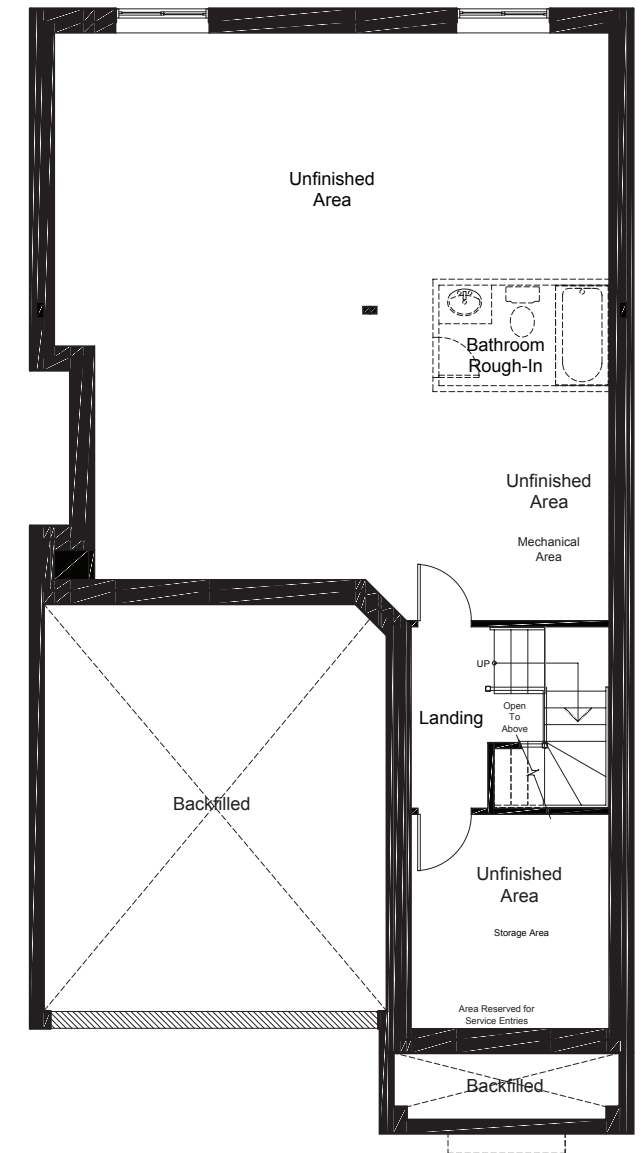

OPTIONAL BASEMENT UPGRADES

+880 SQ.FT. FINISHED BASEMENT

FINISHED
REC ROOM

FINISHED
REC ROOM + BEDROOM

claridgehomes.com

KILLARNEY

37' LOT SINGLE FAMILY HOMES

CONTEMPORARY

CRAFTSMAN

2795 SQ.FT. 4 BED 2.5 BATH

KILLARNEY

37' LOT SINGLE FAMILY HOMES

2795 SQ.FT. 4 BED 2.5 BATH

ground

second

basement