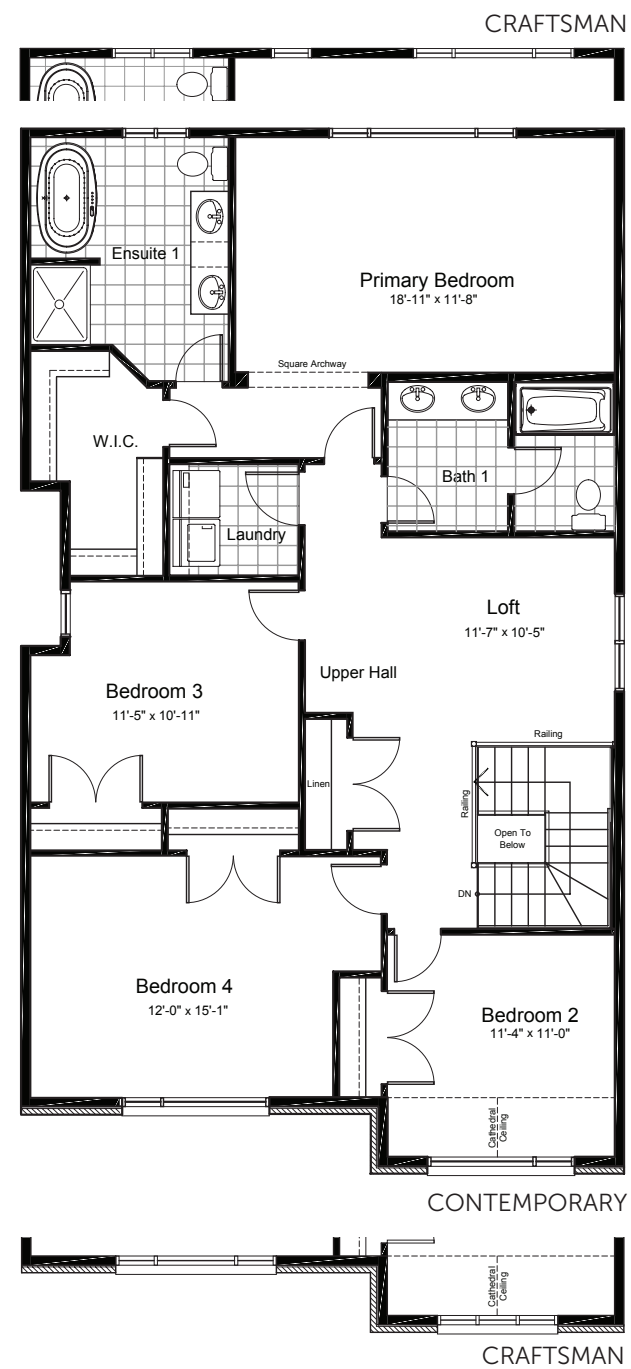

OPTIONAL BASEMENT UPGRADES

+880 SQ.FT. FINISHED BASEMENT

FINISHED
REC ROOM

FINISHED
REC ROOM + BEDROOM

claridgehomes.com

KILLARNEY

37' LOT SINGLE FAMILY HOMES

CONTEMPORARY

CRAFTSMAN

2795 SQ.FT. 4 BED 2.5 BATH

KILLARNEY

37' LOT SINGLE FAMILY HOMES

2795 SQ.FT. 4 BED 2.5 BATH

ground

second

basement