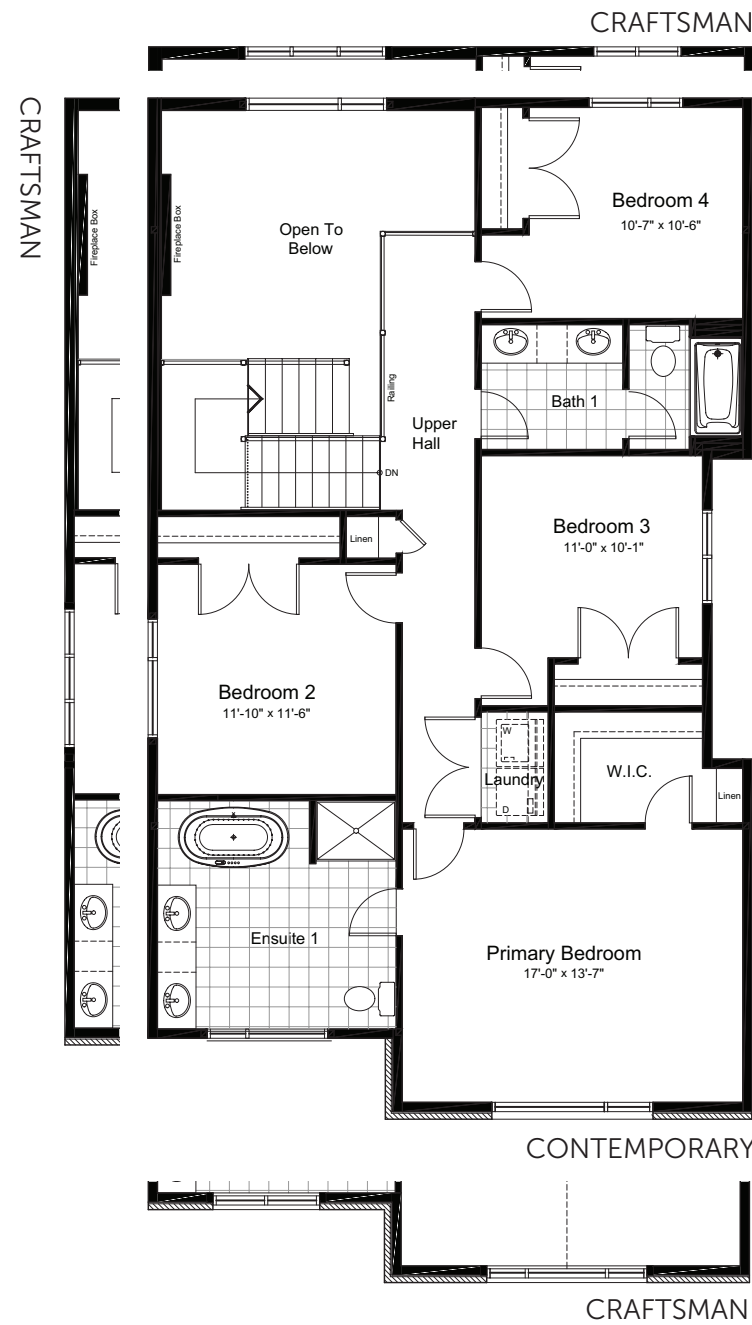

OPTIONAL BASEMENT UPGRADES

+750 SQ.FT. FINISHED BASEMENT

FINISHED
REC ROOM

FINISHED
REC ROOM + BEDROOM

claridgehomes.com

DOOKS

37' LOT SINGLE FAMILY HOMES

CONTEMPORARY

CRAFTSMAN

2545 SQ.FT. 4 BED 2.5 BATH

DOOKS

37' LOT SINGLE FAMILY HOMES

2545 SQ.FT. 4 BED 2.5 BATH

ground

second

basement