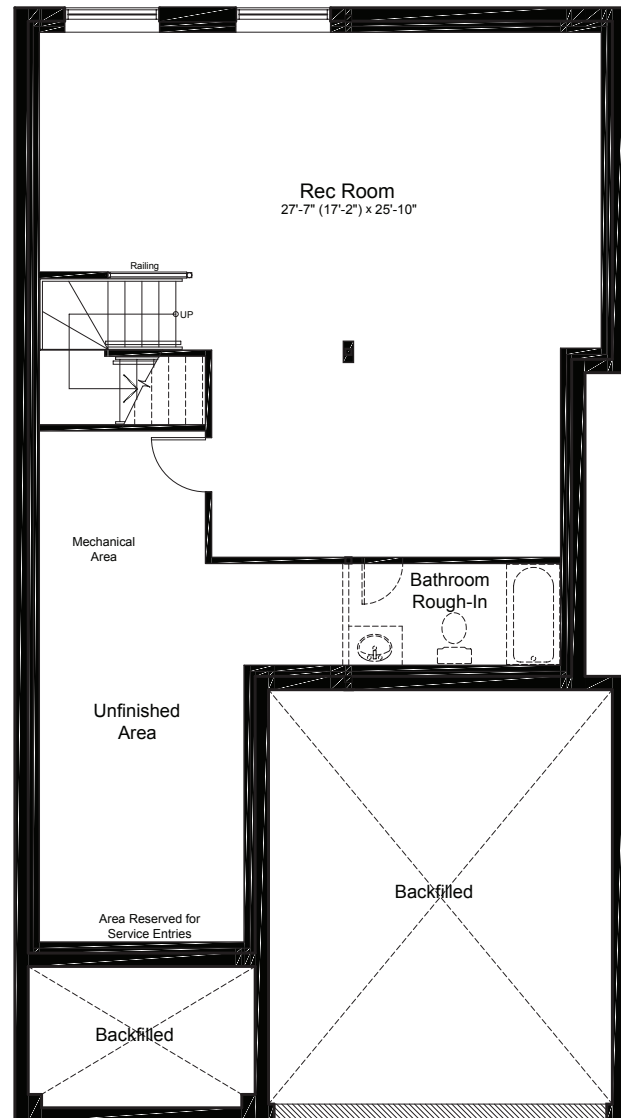

OPTIONAL BASEMENT UPGRADES

+750 SQ.FT. FINISHED BASEMENT

FINISHED
REC ROOM

FINISHED
REC ROOM + BEDROOM

claridgehomes.com

DOOKS

37' LOT SINGLE FAMILY HOMES

CONTEMPORARY

CRAFTSMAN

2545 SQ.FT. 4 BED 2.5 BATH

DOOKS

37' LOT SINGLE FAMILY HOMES

2545 SQ.FT. 4 BED 2.5 BATH

ground

second

basement