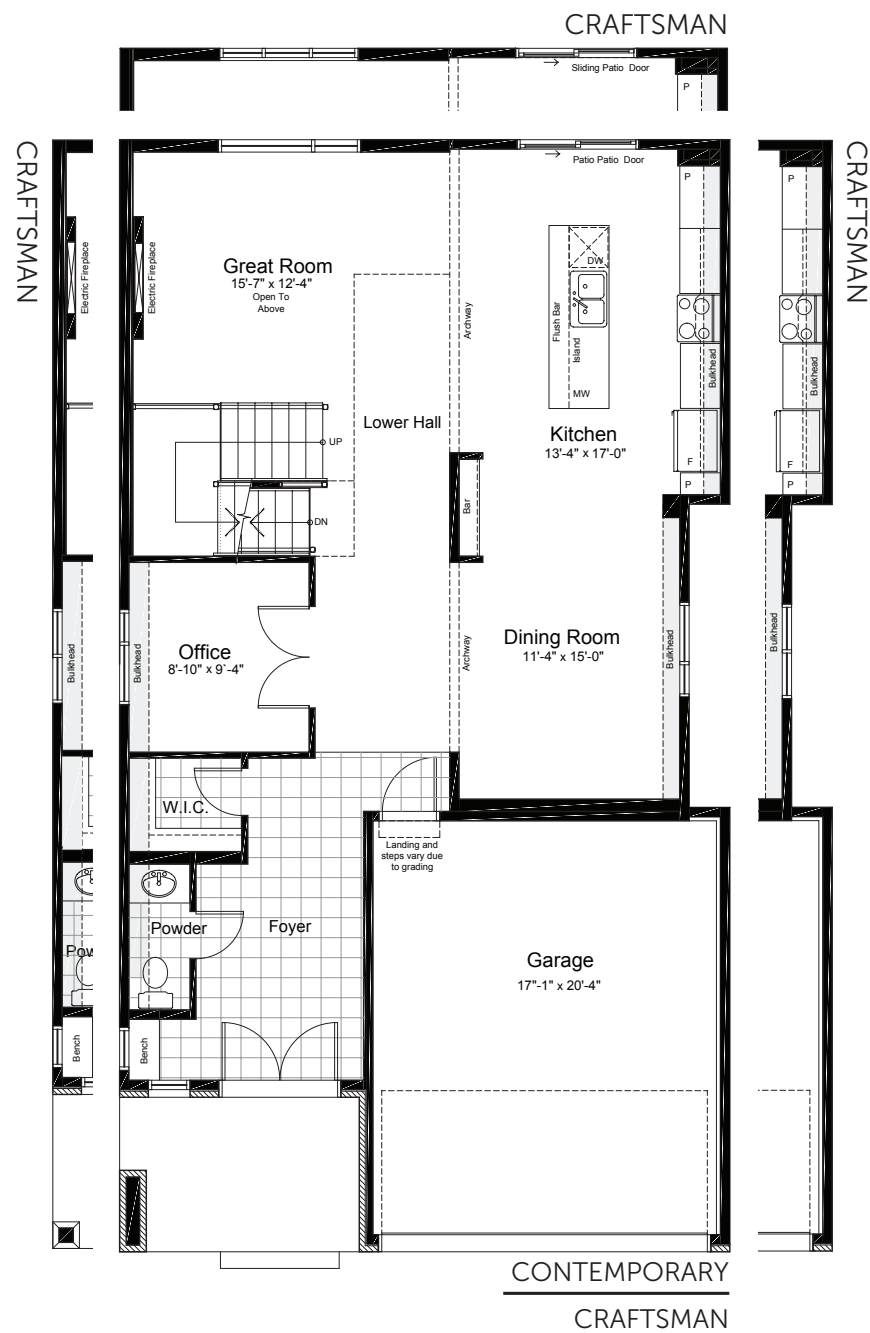

OPTIONAL BASEMENT UPGRADES

+750 SQ.FT. FINISHED BASEMENT

FINISHED
REC ROOM

FINISHED
REC ROOM + BEDROOM

claridgehomes.com

DOOKS

37' LOT SINGLE FAMILY HOMES

CONTEMPORARY

CRAFTSMAN

2545 SQ.FT. 4 BED 2.5 BATH

DOOKS

37' LOT SINGLE FAMILY HOMES

2545 SQ.FT. 4 BED 2.5 BATH

ground

second

basement