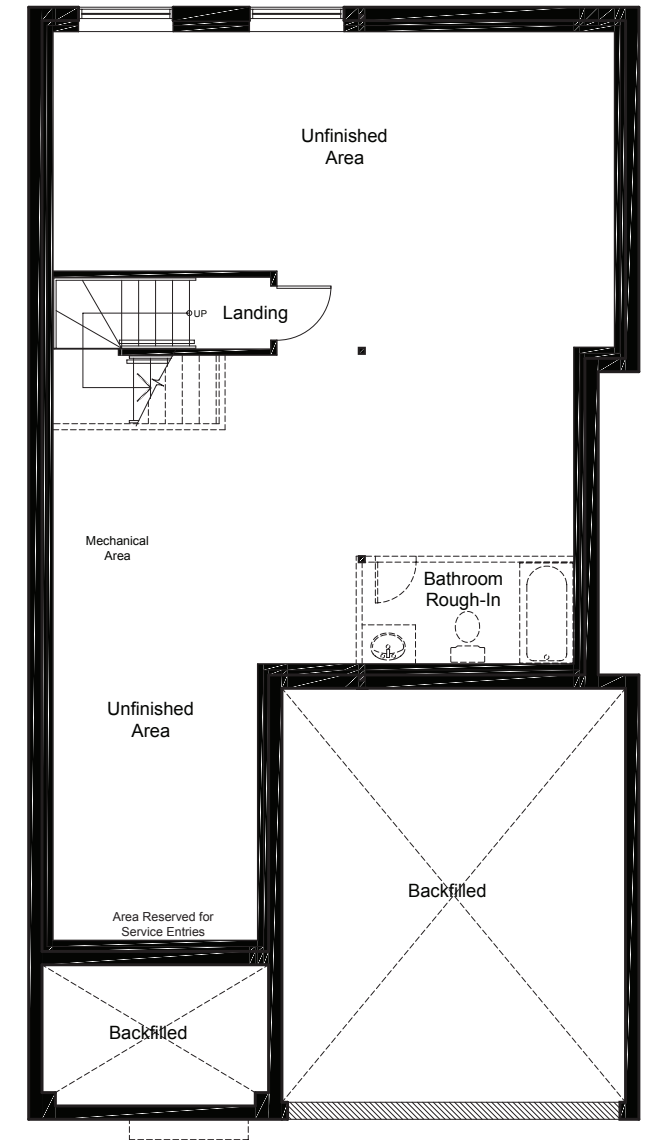

OPTIONAL BASEMENT UPGRADES

+750 SQ.FT. FINISHED BASEMENT

FINISHED
REC ROOM

FINISHED
REC ROOM + BEDROOM

claridgehomes.com

DOOKS

37' LOT SINGLE FAMILY HOMES

CONTEMPORARY

CRAFTSMAN

2545 SQ.FT. 4 BED 2.5 BATH

DOOKS

37' LOT SINGLE FAMILY HOMES

2545 SQ.FT. 4 BED 2.5 BATH

ground

second

basement