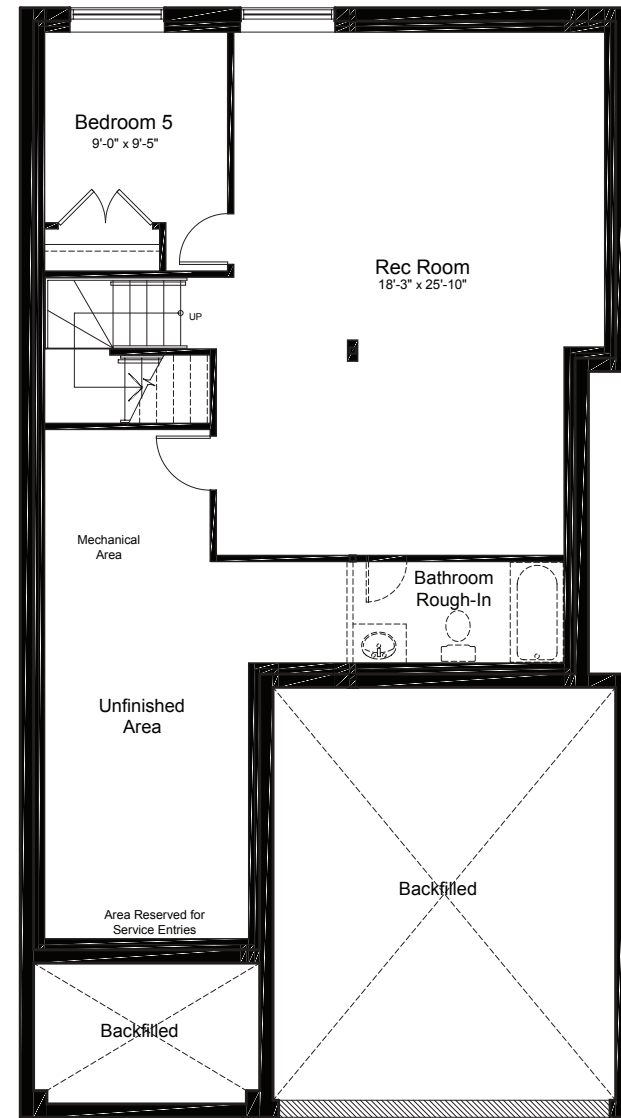

OPTIONAL BASEMENT UPGRADES

+750 SQ.FT. FINISHED BASEMENT

FINISHED
REC ROOM

FINISHED
REC ROOM + BEDROOM

claridgehomes.com

DOOKS

37' LOT SINGLE FAMILY HOMES

CONTEMPORARY

CRAFTSMAN

2545 SQ.FT. 4 BED 2.5 BATH

DOOKS

37' LOT SINGLE FAMILY HOMES

2545 SQ.FT. 4 BED 2.5 BATH

ground

second

basement