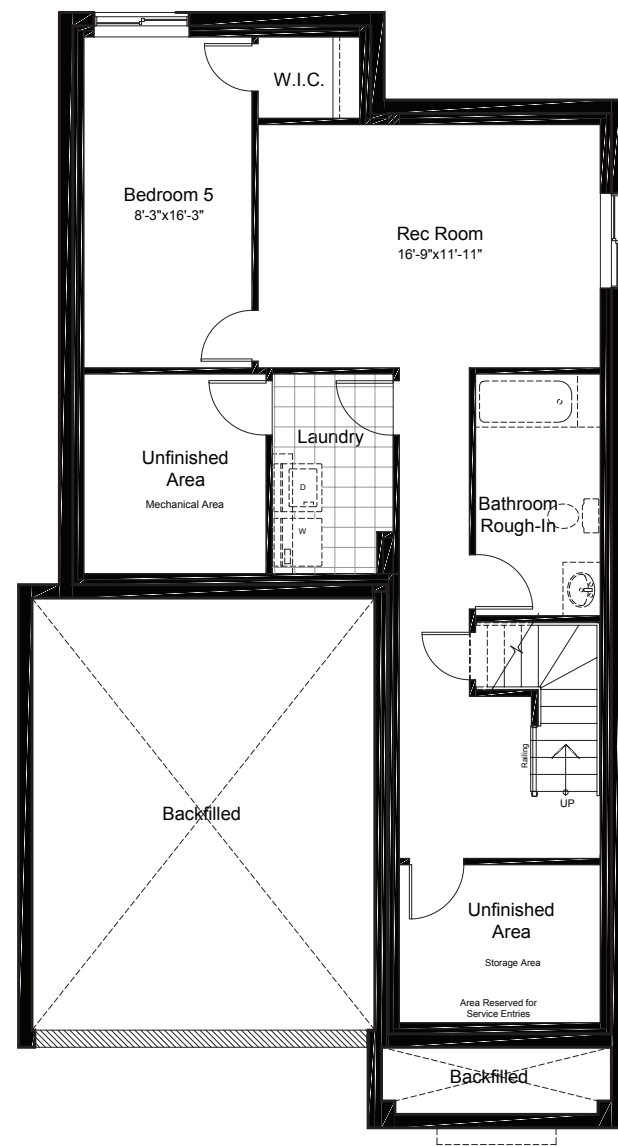

OPTIONAL BASEMENT UPGRADES

+715 SQ.FT. FINISHED BASEMENT

FINISHED
REC ROOM

FINISHED
REC ROOM + BEDROOM

claridgehomes.com

CARNE

37' LOT SINGLE FAMILY HOMES

2385 SQ.FT. 4 BED 2.5 BATH

CARNE

37' LOT SINGLE FAMILY HOMES

2385 SQ.FT. 4 BED 2.5 BATH

ground

second

basement