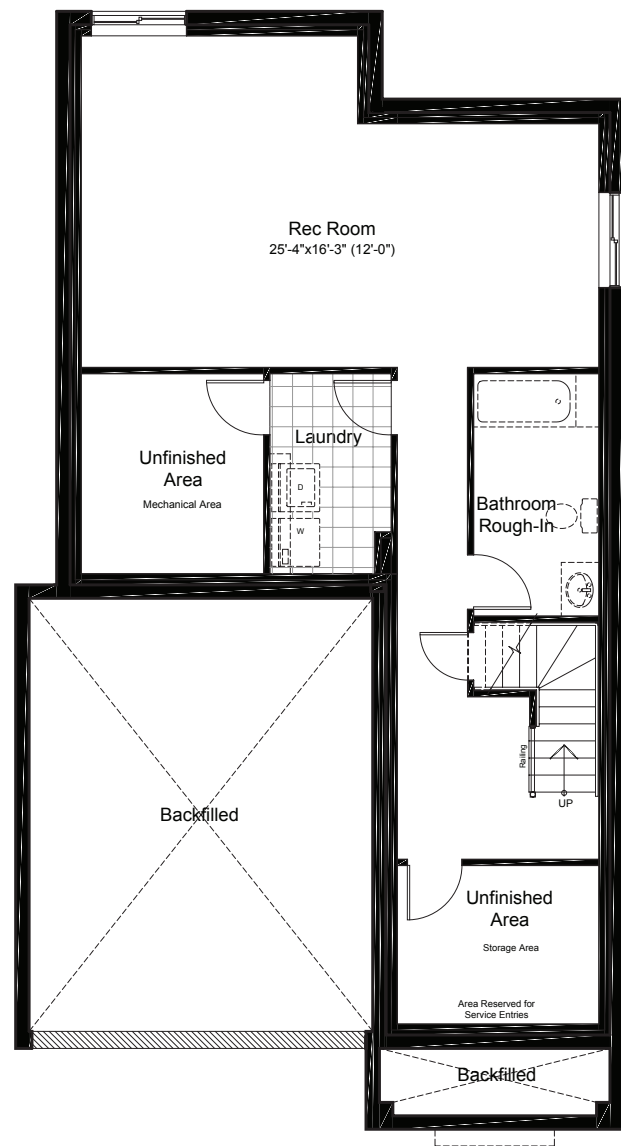

OPTIONAL BASEMENT UPGRADES

+715 SQ.FT. FINISHED BASEMENT

FINISHED
REC ROOM

FINISHED
REC ROOM + BEDROOM

claridgehomes.com

CARNE

37' LOT SINGLE FAMILY HOMES

2385 SQ.FT. 4 BED 2.5 BATH

CARNE

37' LOT SINGLE FAMILY HOMES

2385 SQ.FT. 4 BED 2.5 BATH

ground

second

basement