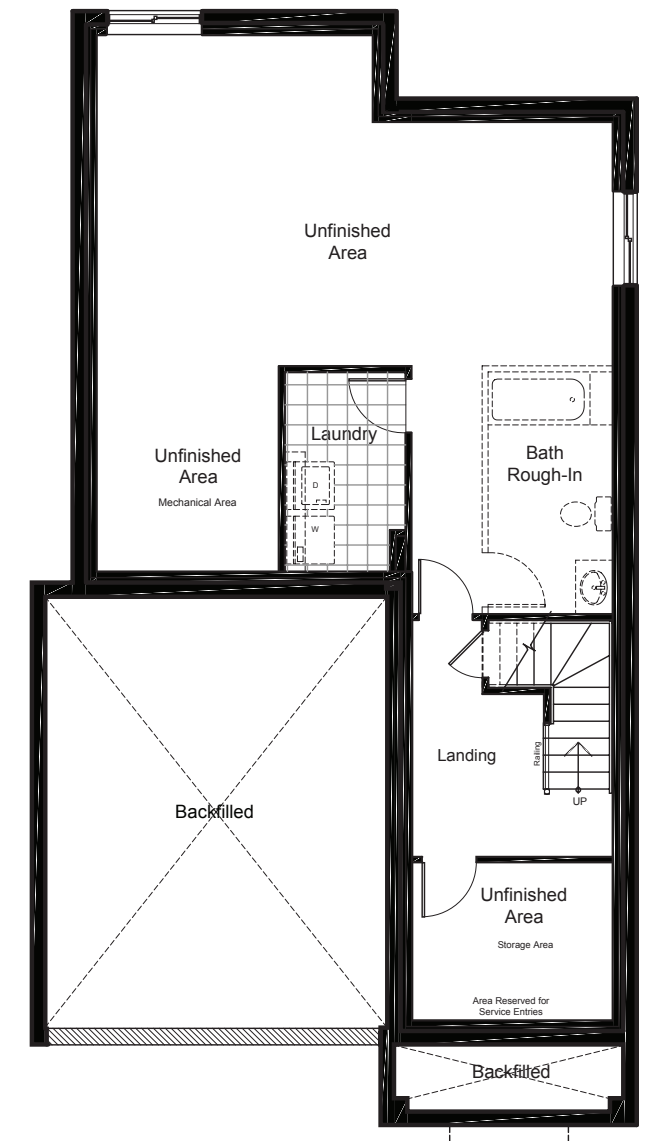

OPTIONAL BASEMENT UPGRADES

+715 SQ.FT. FINISHED BASEMENT

FINISHED
REC ROOM

FINISHED
REC ROOM + BEDROOM

claridgehomes.com

CARNE

37' LOT SINGLE FAMILY HOMES

2385 SQ.FT. 4 BED 2.5 BATH

CARNE

37' LOT SINGLE FAMILY HOMES

2385 SQ.FT. 4 BED 2.5 BATH

ground

second

basement