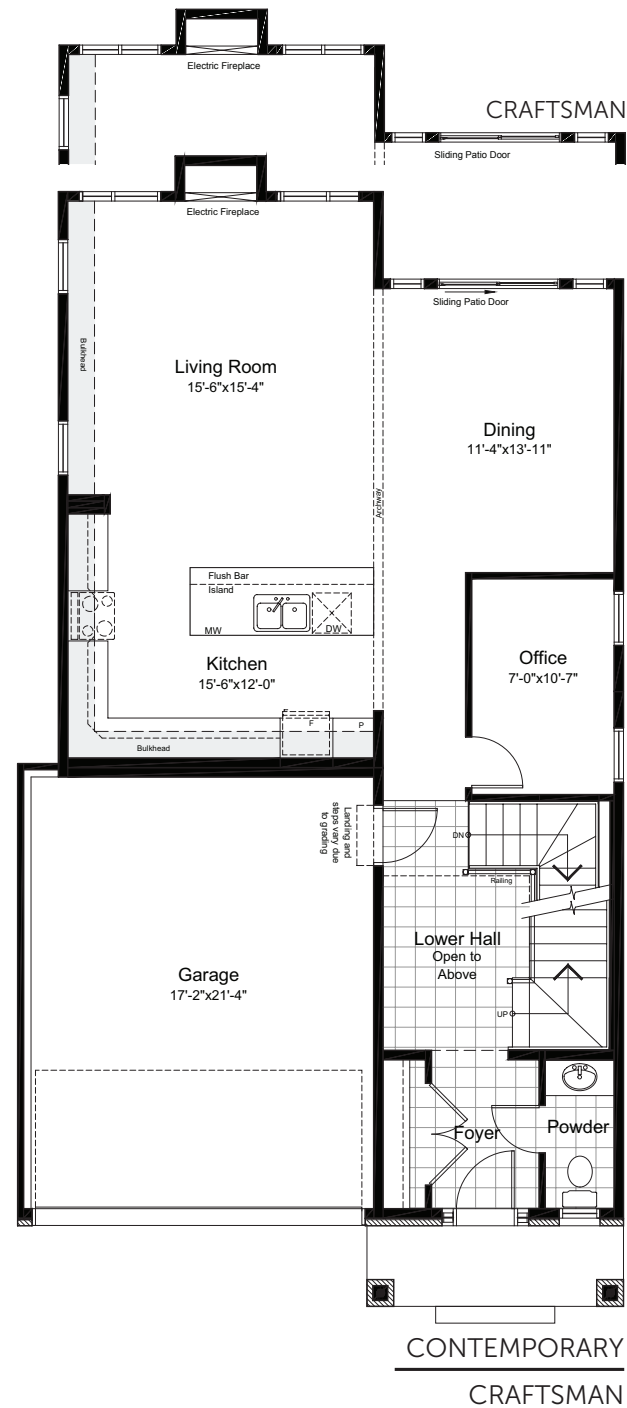

OPTIONAL BASEMENT UPGRADES

+715 SQ.FT. FINISHED BASEMENT

FINISHED
REC ROOM

FINISHED
REC ROOM + BEDROOM

claridgehomes.com

CARNE

37' LOT SINGLE FAMILY HOMES

2385 SQ.FT. 4 BED 2.5 BATH

CARNE

37' LOT SINGLE FAMILY HOMES

2385 SQ.FT. 4 BED 2.5 BATH

ground

second

basement