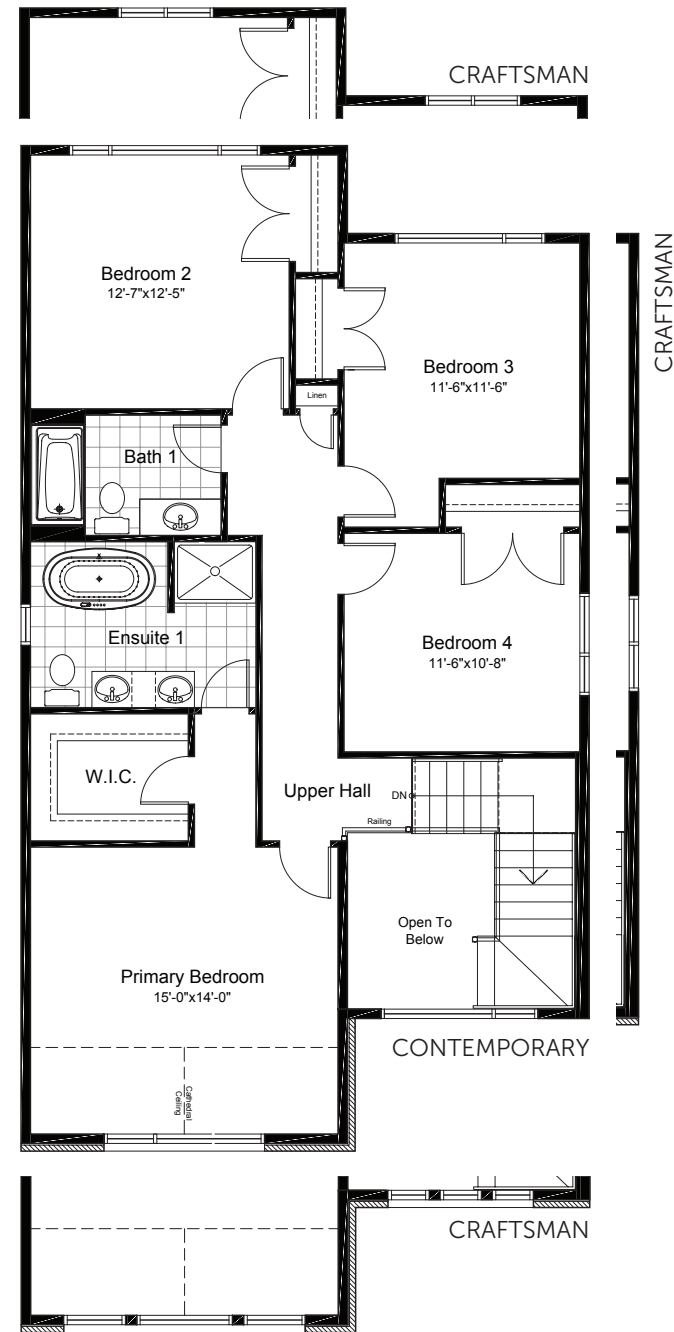

OPTIONAL BASEMENT UPGRADES

+715 SQ.FT. FINISHED BASEMENT

FINISHED
REC ROOM

FINISHED
REC ROOM + BEDROOM

claridgehomes.com

CARNE

37' LOT SINGLE FAMILY HOMES

2385 SQ.FT. 4 BED 2.5 BATH

CARNE

37' LOT SINGLE FAMILY HOMES

2385 SQ.FT. 4 BED 2.5 BATH

ground

second

basement