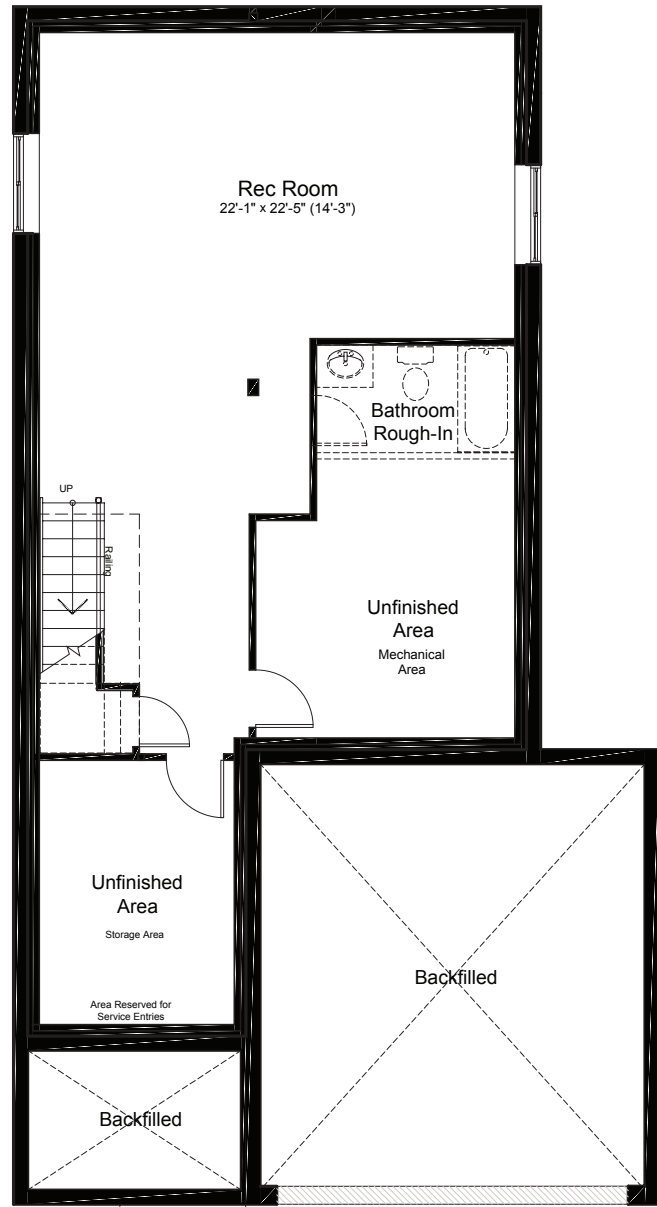

# OPTIONAL BASEMENT UPGRADES

+635 SQ.FT. FINISHED BASEMENT

FINISHED  
REC ROOM

FINISHED  
REC ROOM + BEDROOM

claridgehomes.com

# CORK

37' LOT SINGLE FAMILY HOMES

CONTEMPORARY

CRAFTSMAN

2395 SQ.FT.

4 BED

2.5 BATH

# CORK

37' LOT SINGLE FAMILY HOMES

2395 SQ.FT. 4 BED 2.5 BATH

ground

second

basement