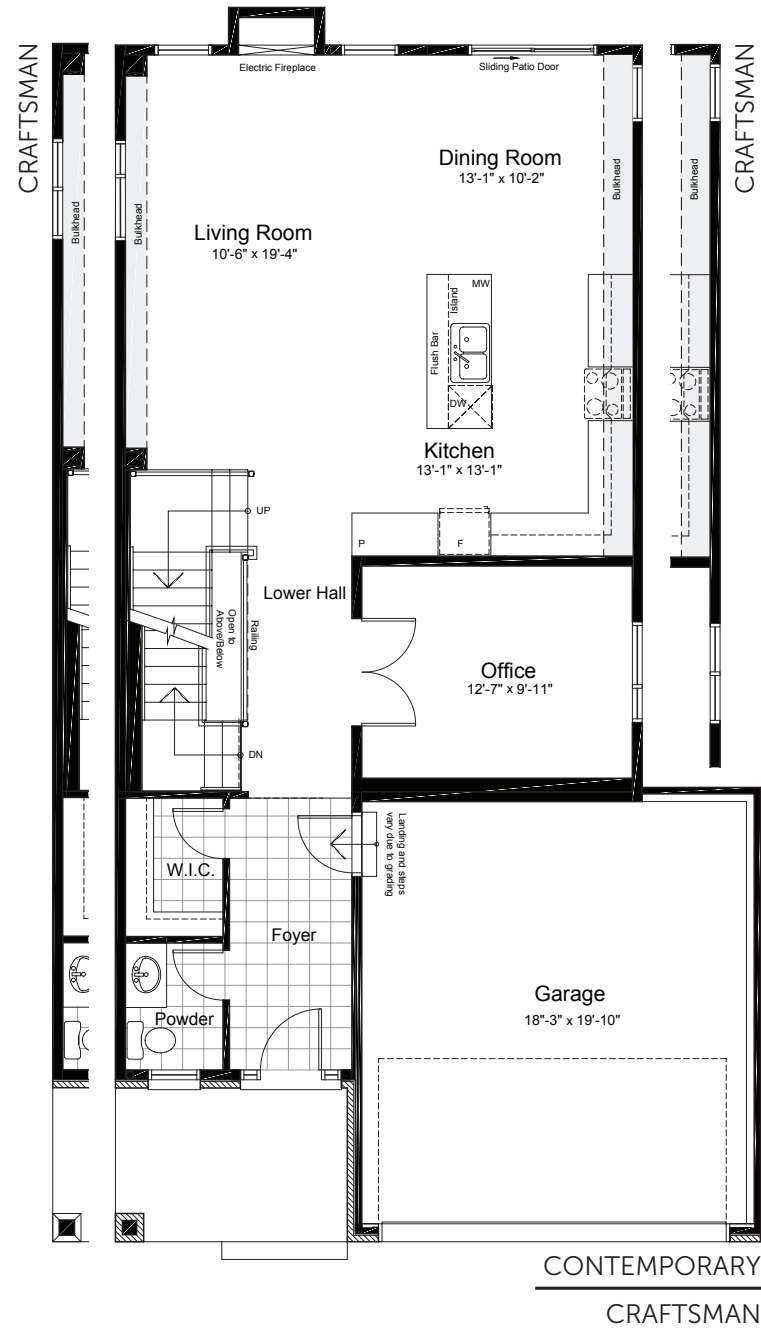

# OPTIONAL BASEMENT UPGRADES

+635 SQ.FT. FINISHED BASEMENT

FINISHED  
REC ROOM

FINISHED  
REC ROOM + BEDROOM

claridgehomes.com

# CORK

37' LOT SINGLE FAMILY HOMES

CONTEMPORARY

CRAFTSMAN

2395 SQ.FT.

4 BED

2.5 BATH

# CORK

37' LOT SINGLE FAMILY HOMES

2395 SQ.FT. 4 BED 2.5 BATH

ground

second

basement