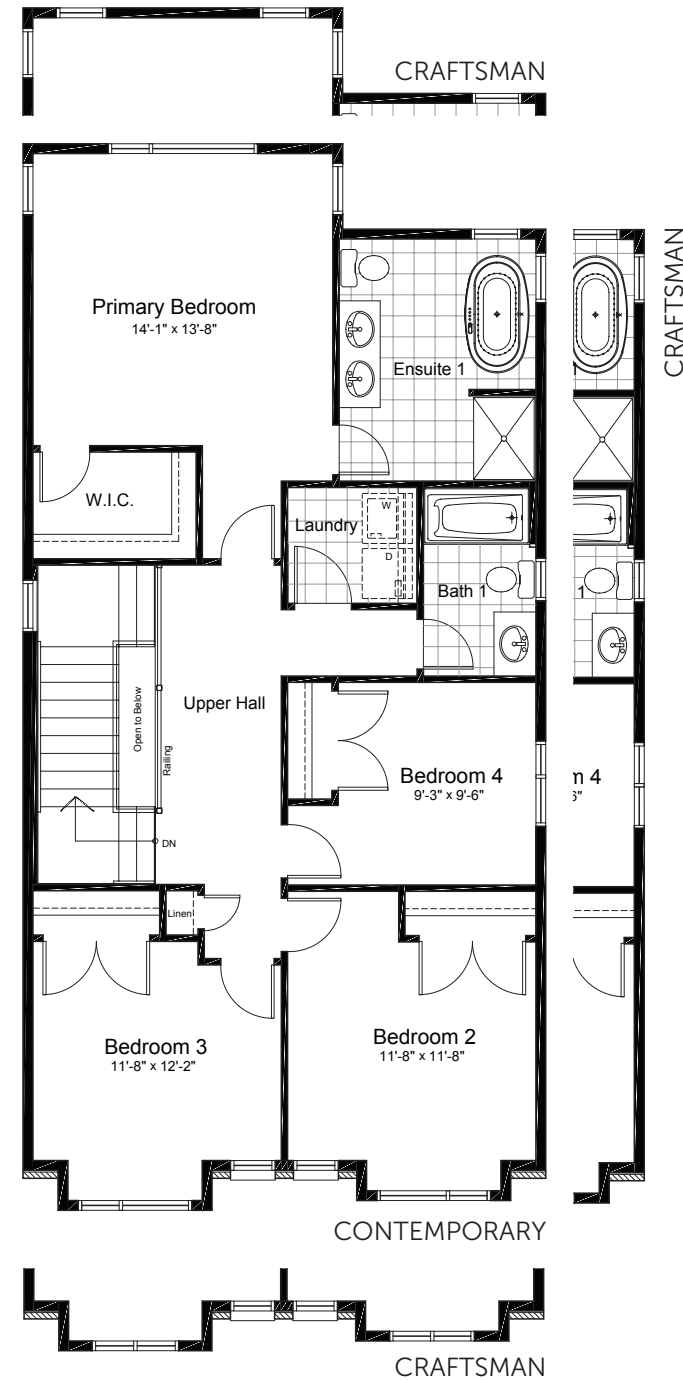

# OPTIONAL BASEMENT UPGRADES

+635 SQ.FT. FINISHED BASEMENT

FINISHED  
REC ROOM

FINISHED  
REC ROOM + BEDROOM

claridgehomes.com

# CORK

37' LOT SINGLE FAMILY HOMES

CONTEMPORARY

CRAFTSMAN

2395 SQ.FT.

4 BED

2.5 BATH

# CORK

37' LOT SINGLE FAMILY HOMES

2395 SQ.FT. 4 BED 2.5 BATH

ground

second

basement