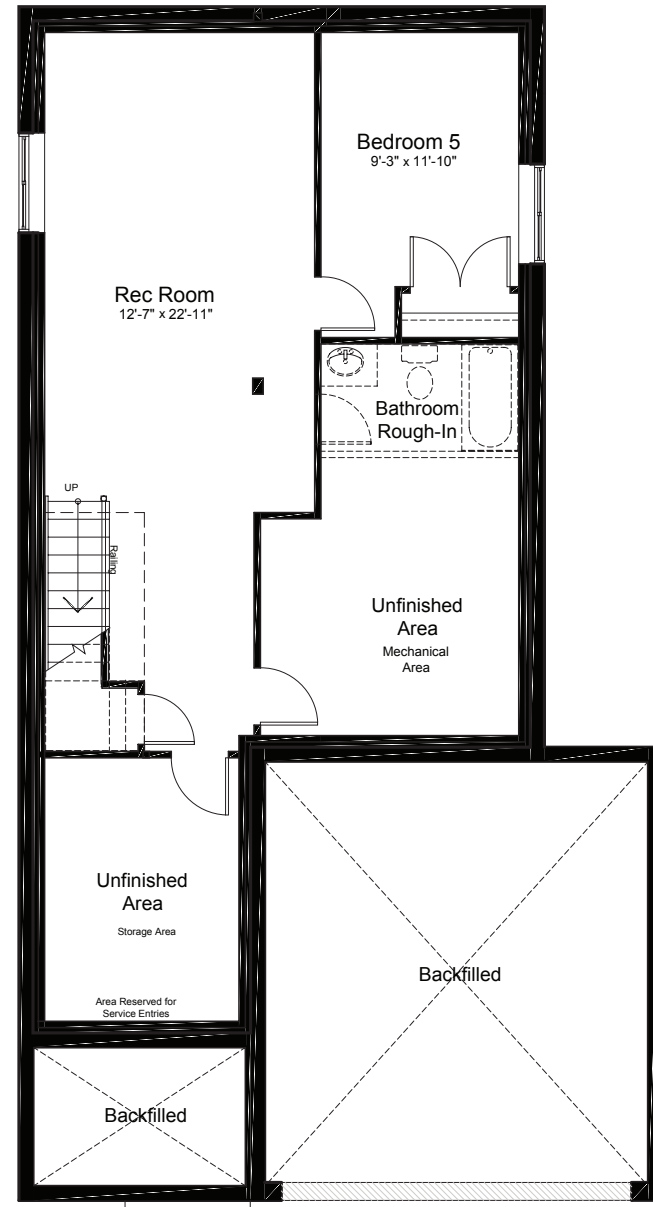

# OPTIONAL BASEMENT UPGRADES

+635 SQ.FT. FINISHED BASEMENT

FINISHED  
REC ROOM

FINISHED  
REC ROOM + BEDROOM

claridgehomes.com

# CORK

37' LOT SINGLE FAMILY HOMES

CONTEMPORARY

CRAFTSMAN

2395 SQ.FT.

4 BED

2.5 BATH

# CORK

37' LOT SINGLE FAMILY HOMES

2395 SQ.FT. 4 BED 2.5 BATH

ground

second

basement