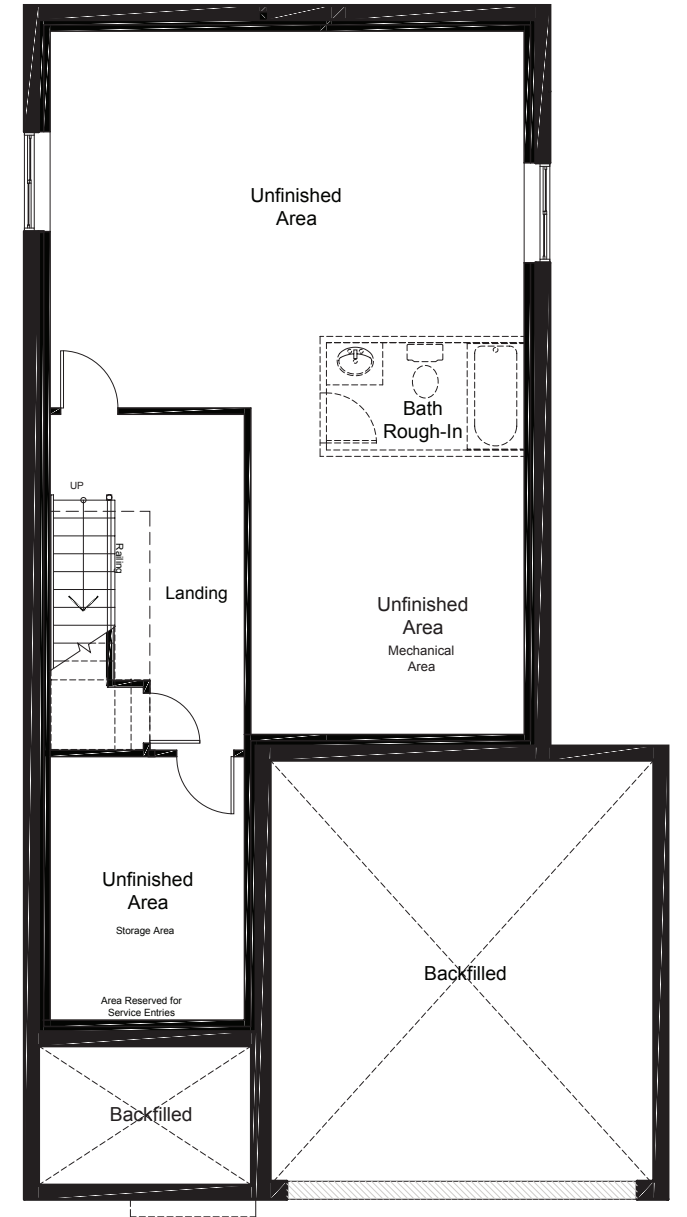

# OPTIONAL BASEMENT UPGRADES

+635 SQ.FT. FINISHED BASEMENT

FINISHED  
REC ROOM

FINISHED  
REC ROOM + BEDROOM

claridgehomes.com

# CORK

37' LOT SINGLE FAMILY HOMES

CONTEMPORARY

CRAFTSMAN

2395 SQ.FT.

4 BED

2.5 BATH

# CORK

37' LOT SINGLE FAMILY HOMES

2395 SQ.FT. 4 BED 2.5 BATH

ground

second

basement