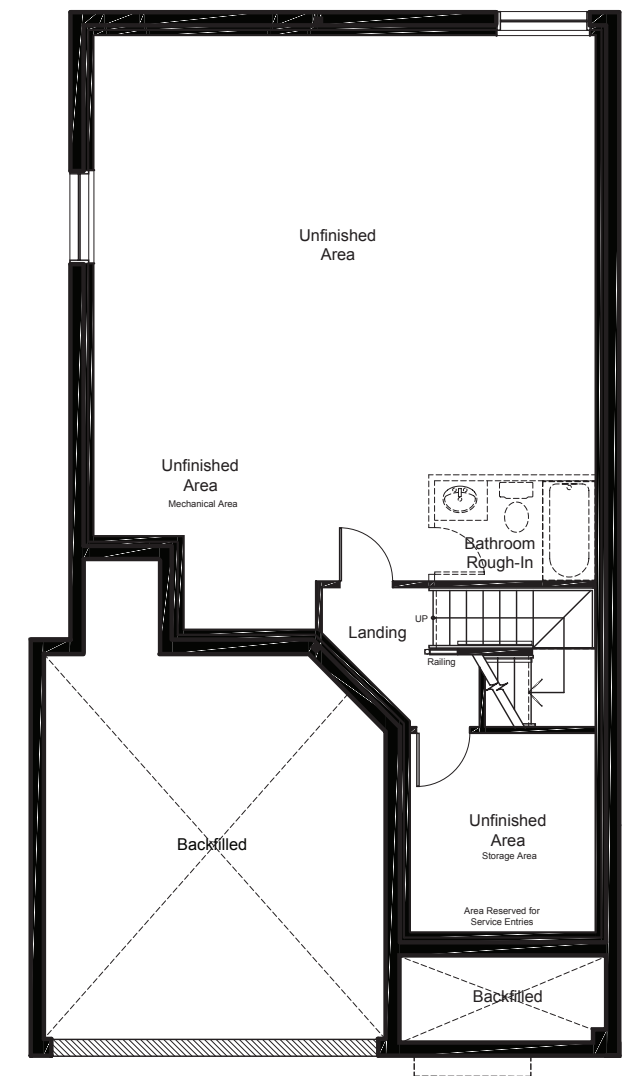

# OPTIONAL BASEMENT UPGRADES

+740 SQ.FT. FINISHED BASEMENT

FINISHED  
REC ROOM

FINISHED  
REC ROOM + BEDROOM

claridgehomes.com

# ADARE MANOR

37' LOT SINGLE FAMILY HOMES

CONTEMPORARY

CRAFTSMAN

2330 SQ.FT. 4 BED 2.5 BATH

# ADARE MANOR

37' LOT SINGLE FAMILY HOMES

2330 SQ.FT. 4 BED 2.5 BATH

ground

second

basement