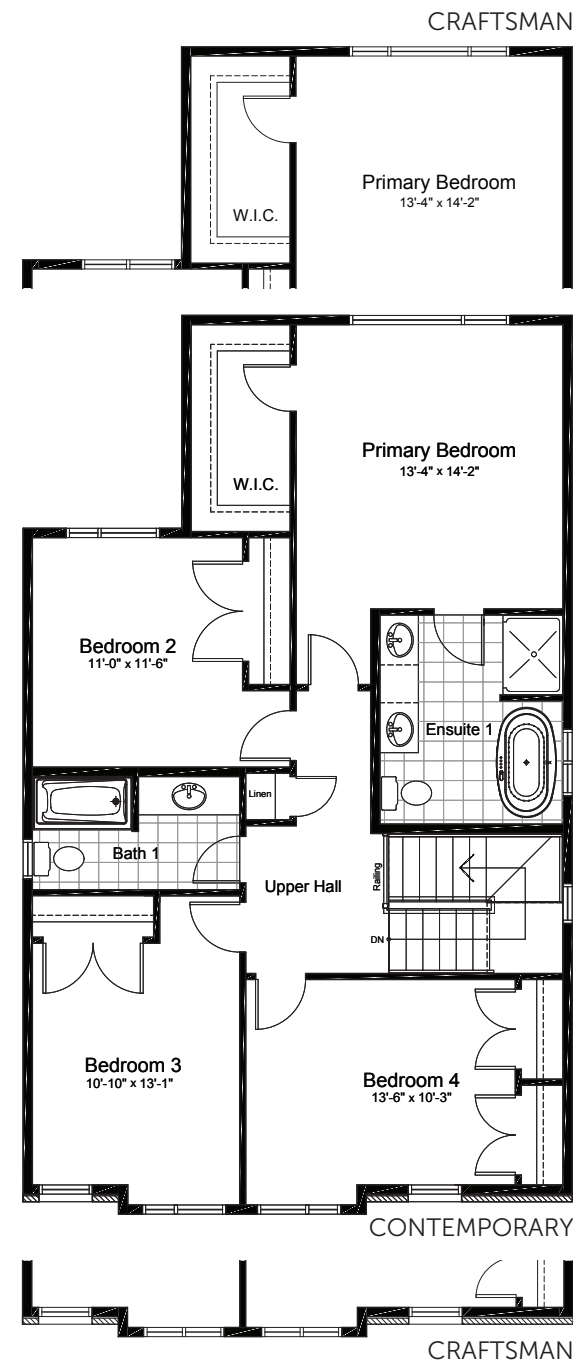

# OPTIONAL BASEMENT UPGRADES

+740 SQ.FT. FINISHED BASEMENT

FINISHED  
REC ROOM

FINISHED  
REC ROOM + BEDROOM

claridgehomes.com

# ADARE MANOR

37' LOT SINGLE FAMILY HOMES

CONTEMPORARY

CRAFTSMAN

2330 SQ.FT. 4 BED 2.5 BATH

# ADARE MANOR

37' LOT SINGLE FAMILY HOMES

2330 SQ.FT. 4 BED 2.5 BATH

ground

second

basement