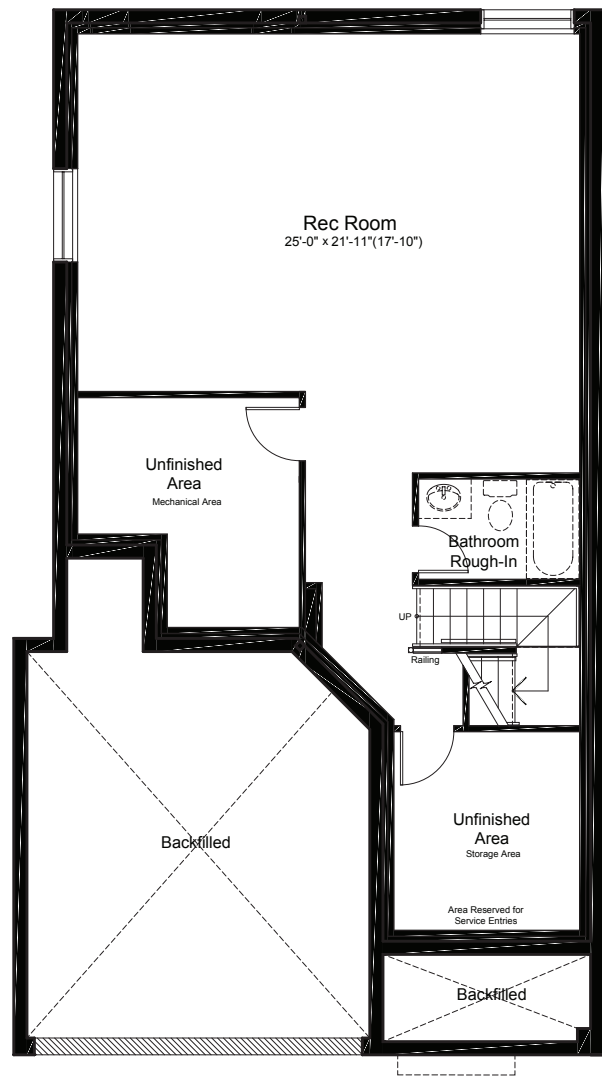

# OPTIONAL BASEMENT UPGRADES

+740 SQ.FT. FINISHED BASEMENT

FINISHED  
REC ROOM

FINISHED  
REC ROOM + BEDROOM

claridgehomes.com

# ADARE MANOR

37' LOT SINGLE FAMILY HOMES

CONTEMPORARY

CRAFTSMAN

2330 SQ.FT. 4 BED 2.5 BATH

# ADARE MANOR

37' LOT SINGLE FAMILY HOMES

2330 SQ.FT. 4 BED 2.5 BATH

ground

second

basement