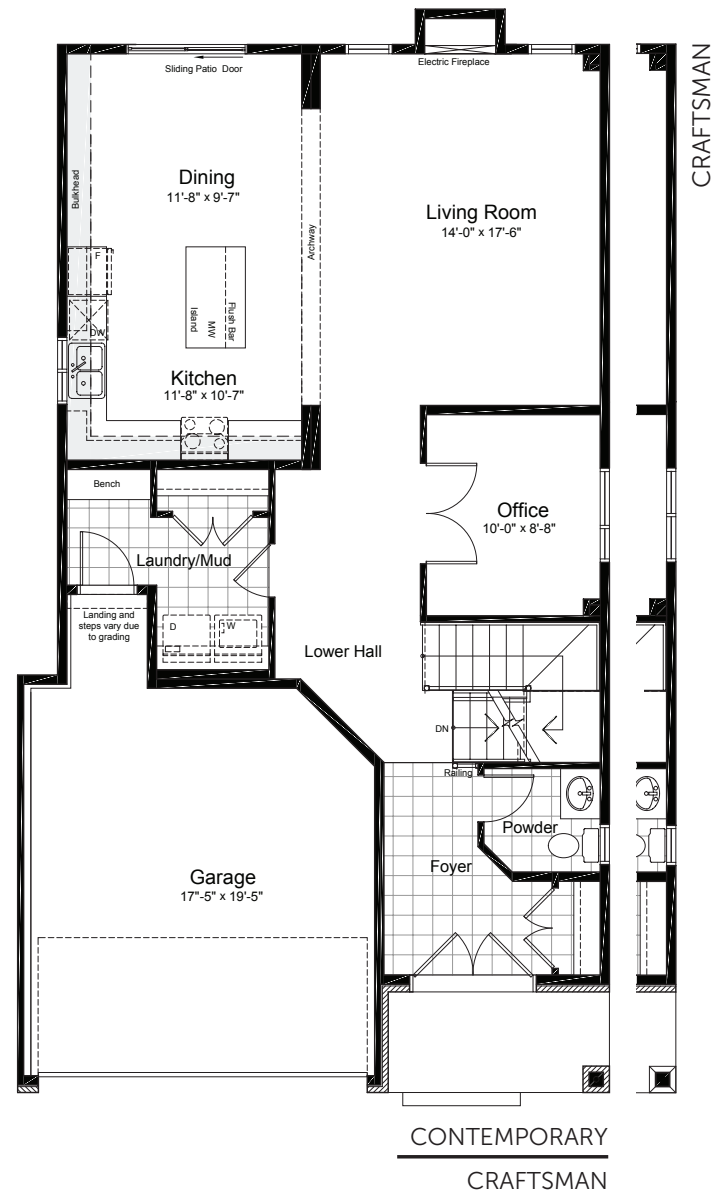

# OPTIONAL BASEMENT UPGRADES

+740 SQ.FT. FINISHED BASEMENT

FINISHED  
REC ROOM

FINISHED  
REC ROOM + BEDROOM

claridgehomes.com

# ADARE MANOR

37' LOT SINGLE FAMILY HOMES

CONTEMPORARY

CRAFTSMAN

2330 SQ.FT. 4 BED 2.5 BATH

# ADARE MANOR

37' LOT SINGLE FAMILY HOMES

2330 SQ.FT. 4 BED 2.5 BATH

ground

second

basement