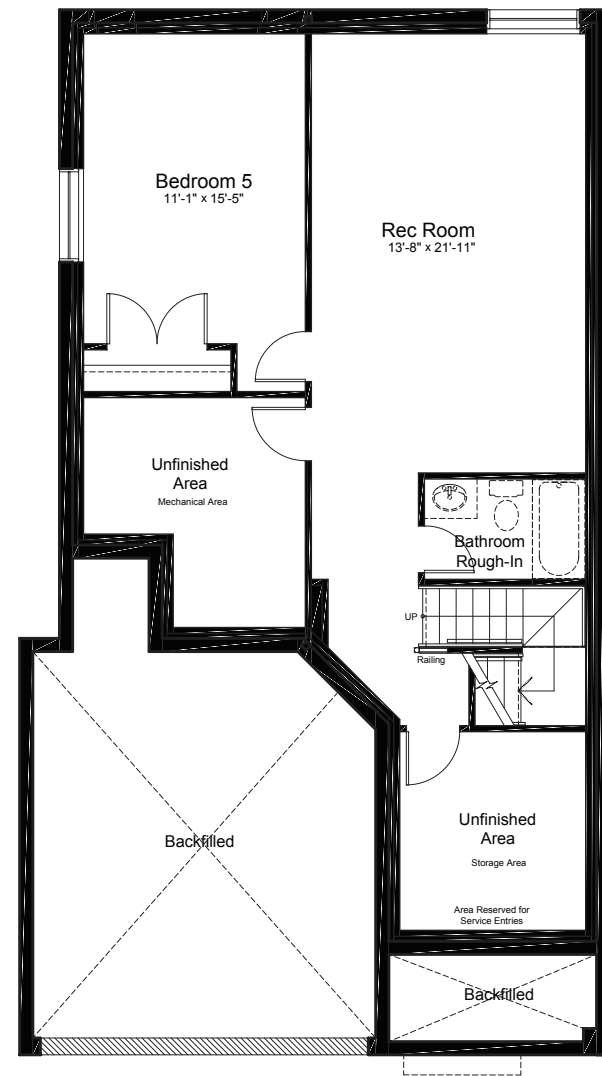

# OPTIONAL BASEMENT UPGRADES

+740 SQ.FT. FINISHED BASEMENT

FINISHED  
REC ROOM

FINISHED  
REC ROOM + BEDROOM

claridgehomes.com

# ADARE MANOR

37' LOT SINGLE FAMILY HOMES

CONTEMPORARY

CRAFTSMAN

2330 SQ.FT. 4 BED 2.5 BATH

# ADARE MANOR

37' LOT SINGLE FAMILY HOMES

2330 SQ.FT. 4 BED 2.5 BATH

ground

second

basement