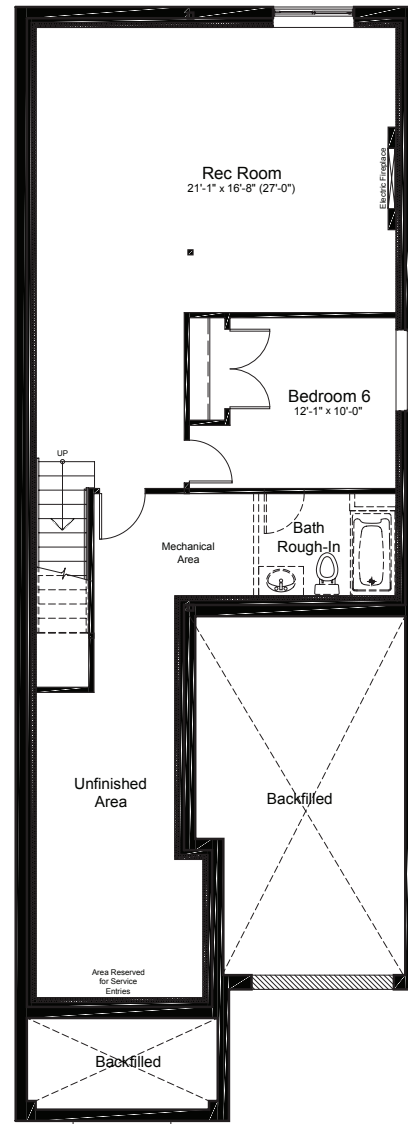

OPTIONAL BASEMENT UPGRADES

+730 SQ.FT. FINISHED BASEMENT

FINISHED
REC ROOM

FINISHED
REC ROOM + BEDROOM

claridgehomes.com

SEMINOLE

31' LOT SINGLE FAMILY HOMES

CONTEMPORARY

CRAFTSMAN

2605 SQ.FT. 5 BED 2.5 BATH

SEMINOLE

31' LOT SINGLE FAMILY HOMES

2605 SQ.FT. 5 BED 2.5 BATH

ground

second

basement