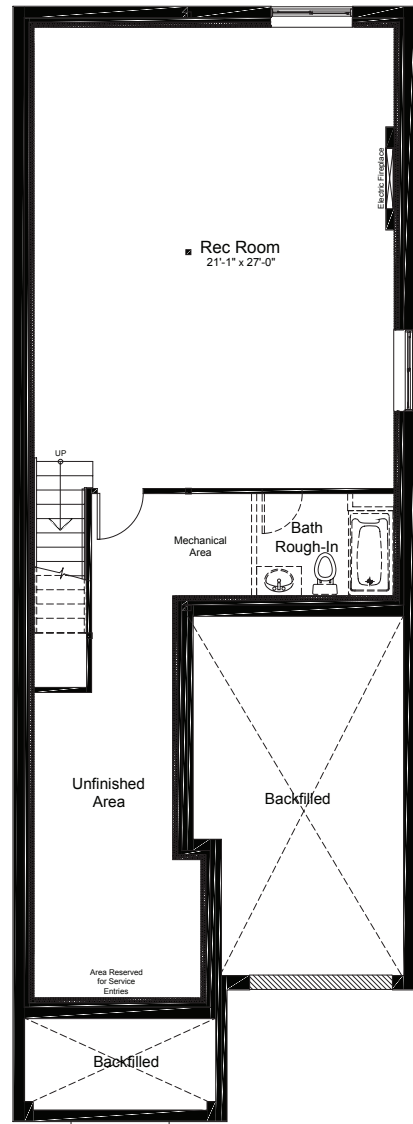

OPTIONAL BASEMENT UPGRADES

+730 SQ.FT. FINISHED BASEMENT

FINISHED
REC ROOM

FINISHED
REC ROOM + BEDROOM

claridgehomes.com

SEMINOLE

31' LOT SINGLE FAMILY HOMES

CONTEMPORARY

CRAFTSMAN

2605 SQ.FT. 5 BED 2.5 BATH

SEMINOLE

31' LOT SINGLE FAMILY HOMES

2605 SQ.FT. 5 BED 2.5 BATH

ground

second

basement