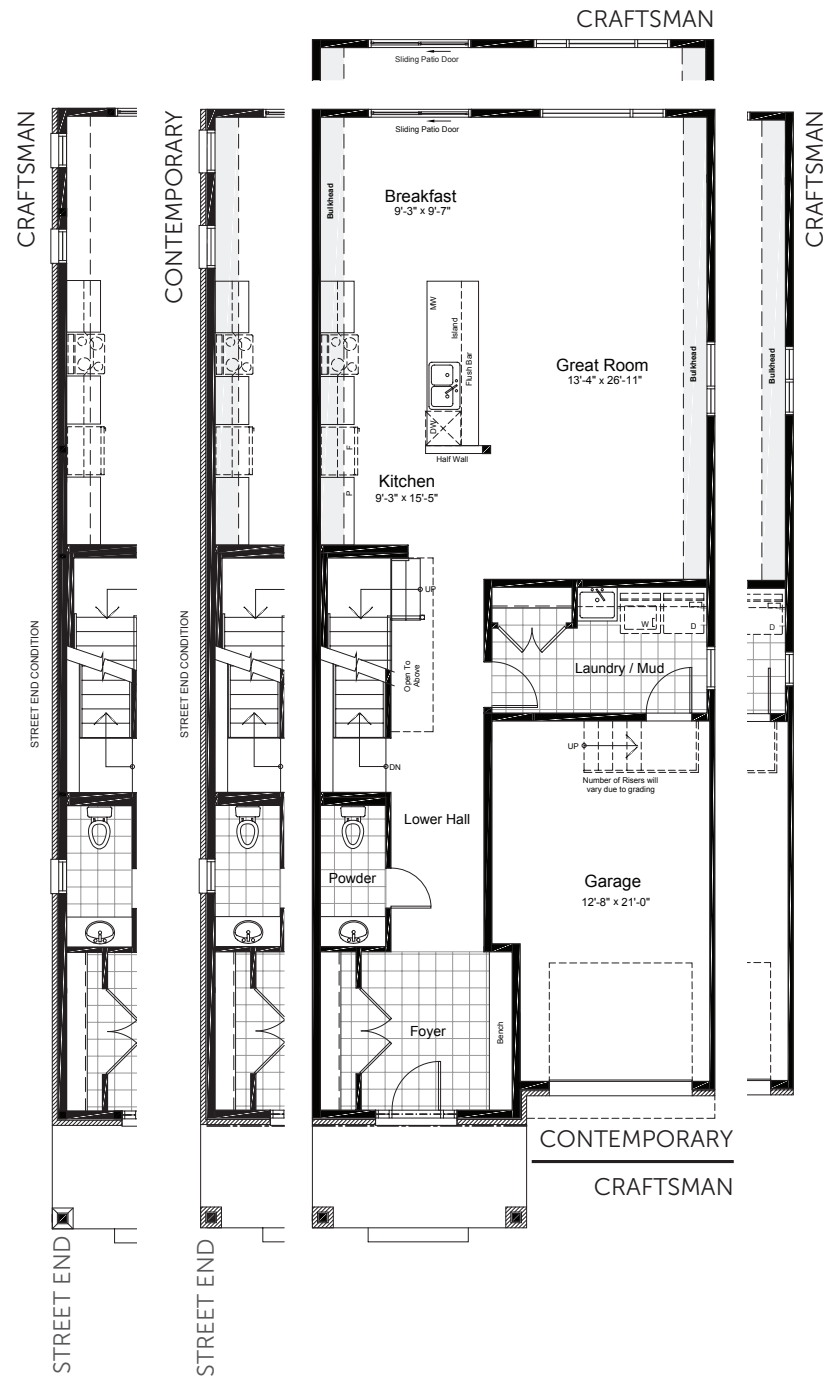

OPTIONAL BASEMENT UPGRADES

+730 SQ.FT. FINISHED BASEMENT

FINISHED
REC ROOM

FINISHED
REC ROOM + BEDROOM

claridgehomes.com

SEMINOLE

31' LOT SINGLE FAMILY HOMES

CONTEMPORARY

CRAFTSMAN

2605 SQ.FT. 5 BED 2.5 BATH

SEMINOLE

31' LOT SINGLE FAMILY HOMES

2605 SQ.FT. 5 BED 2.5 BATH

ground

second

basement