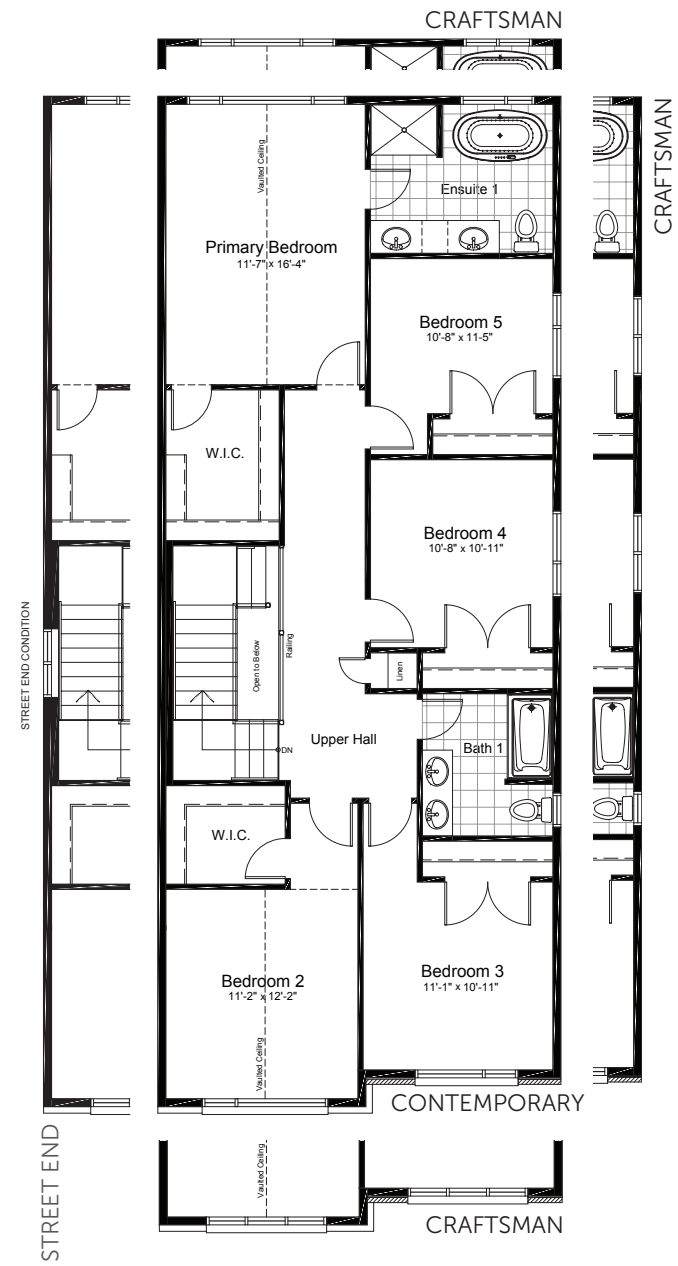

OPTIONAL BASEMENT UPGRADES

+730 SQ.FT. FINISHED BASEMENT

FINISHED
REC ROOM

FINISHED
REC ROOM + BEDROOM

claridgehomes.com

SEMINOLE

31' LOT SINGLE FAMILY HOMES

CONTEMPORARY

CRAFTSMAN

2605 SQ.FT. 5 BED 2.5 BATH

SEMINOLE

31' LOT SINGLE FAMILY HOMES

2605 SQ.FT. 5 BED 2.5 BATH

ground

second

basement