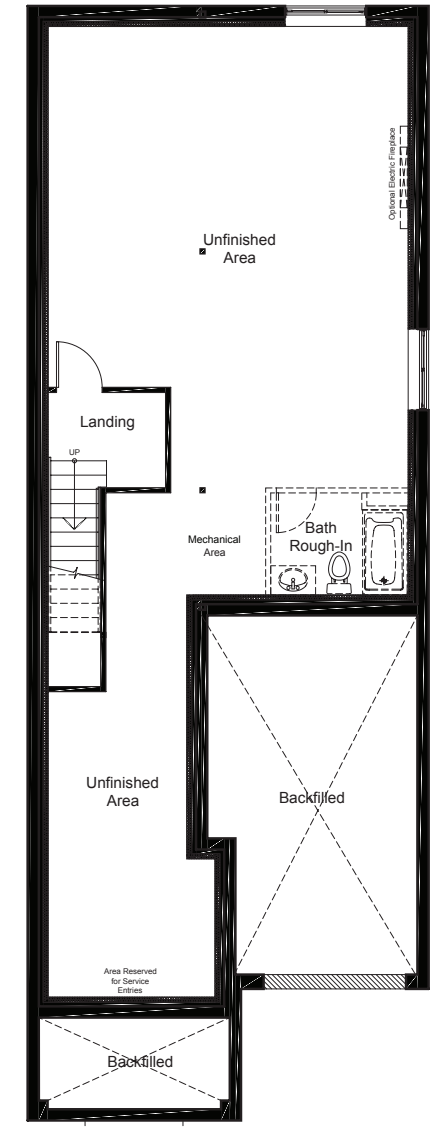

OPTIONAL BASEMENT UPGRADES

+730 SQ.FT. FINISHED BASEMENT

FINISHED
REC ROOM

FINISHED
REC ROOM + BEDROOM

claridgehomes.com

SEMINOLE

31' LOT SINGLE FAMILY HOMES

CONTEMPORARY

CRAFTSMAN

2605 SQ.FT. 5 BED 2.5 BATH

SEMINOLE

31' LOT SINGLE FAMILY HOMES

2605 SQ.FT. 5 BED 2.5 BATH

ground

second

basement