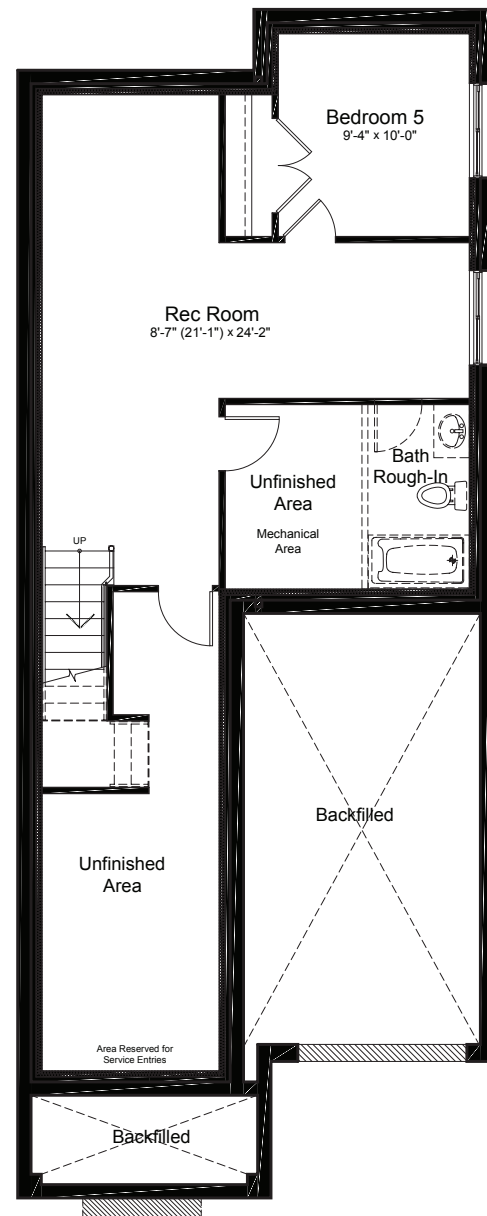

# OPTIONAL BASEMENT UPGRADES

+575 SQ.FT. FINISHED BASEMENT

FINISHED  
REC ROOM

FINISHED  
REC ROOM + BEDROOM

claridgehomes.com

# PINEHURST

31' LOT SINGLE FAMILY HOMES

2280 SQ.FT. 4 BED 2.5 BATH

# PINEHURST

2280 SQ.FT. 4 BED 2.5 BATH

31' LOT SINGLE FAMILY HOMES

ground

second

basement