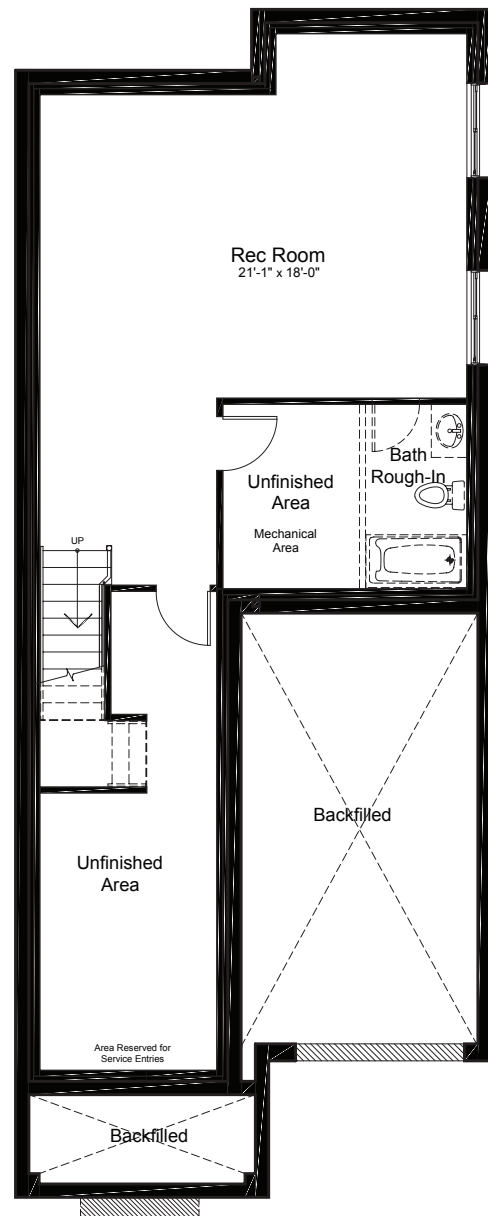

# OPTIONAL BASEMENT UPGRADES

+575 SQ.FT. FINISHED BASEMENT

FINISHED  
REC ROOM

FINISHED  
REC ROOM + BEDROOM

claridgehomes.com

# PINEHURST

31' LOT SINGLE FAMILY HOMES

2280 SQ.FT. 4 BED 2.5 BATH

# PINEHURST

2280 SQ.FT. 4 BED 2.5 BATH

31' LOT SINGLE FAMILY HOMES

ground

second

basement