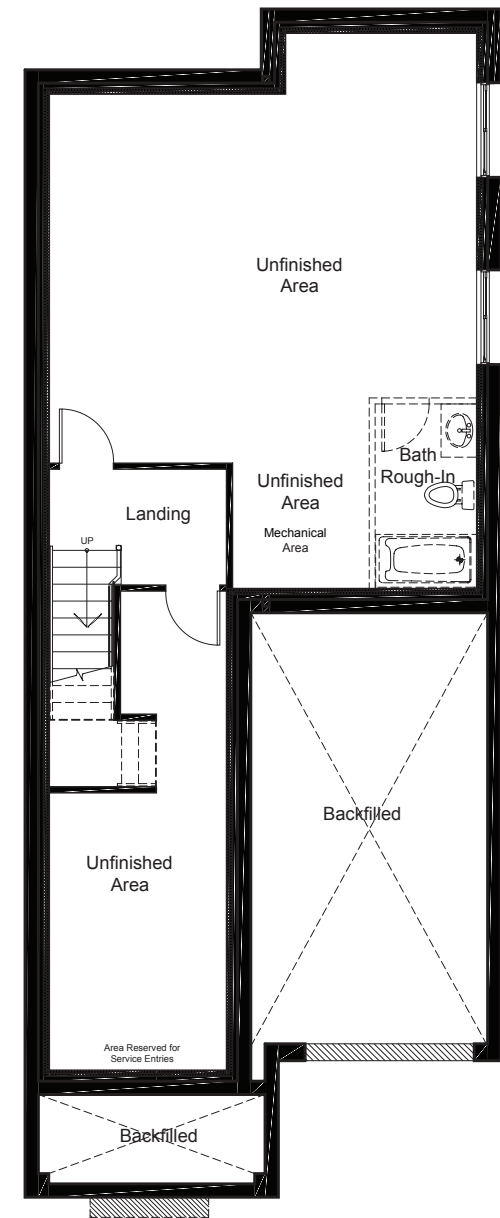

# OPTIONAL BASEMENT UPGRADES

+575 SQ.FT. FINISHED BASEMENT

FINISHED  
REC ROOM

FINISHED  
REC ROOM + BEDROOM

claridgehomes.com

# PINEHURST

31' LOT SINGLE FAMILY HOMES

2280 SQ.FT. 4 BED 2.5 BATH

# PINEHURST

2280 SQ.FT. 4 BED 2.5 BATH

31' LOT SINGLE FAMILY HOMES

ground

second

basement