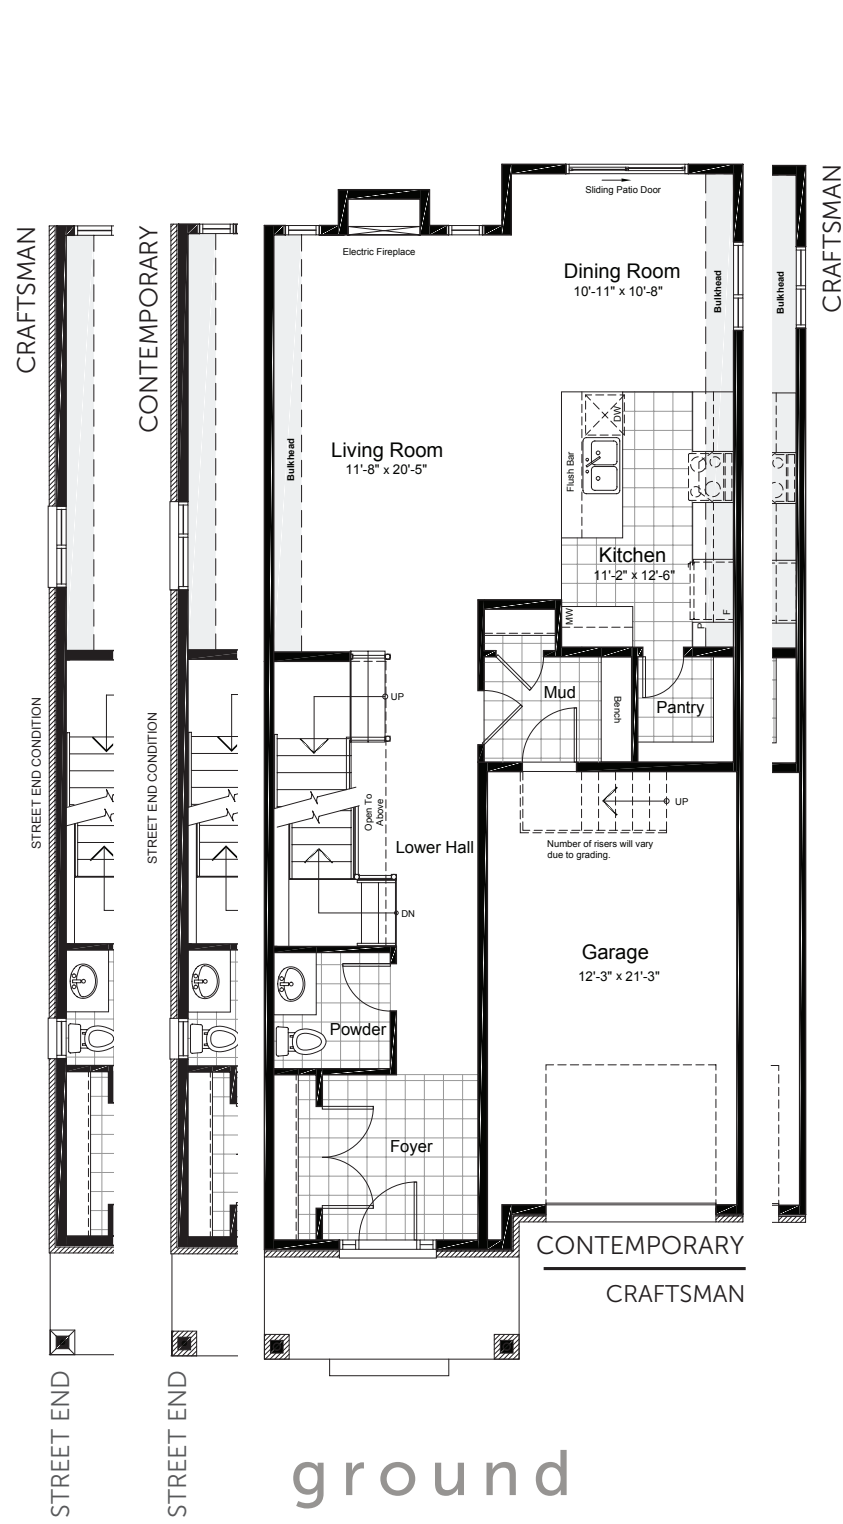

# OPTIONAL BASEMENT UPGRADES

+575 SQ.FT. FINISHED BASEMENT

FINISHED  
REC ROOM

FINISHED  
REC ROOM + BEDROOM

claridgehomes.com

# PINEHURST

31' LOT SINGLE FAMILY HOMES

2280 SQ.FT. 4 BED 2.5 BATH

# PINEHURST

2280 SQ.FT. 4 BED 2.5 BATH

31' LOT SINGLE FAMILY HOMES

ground

second

basement