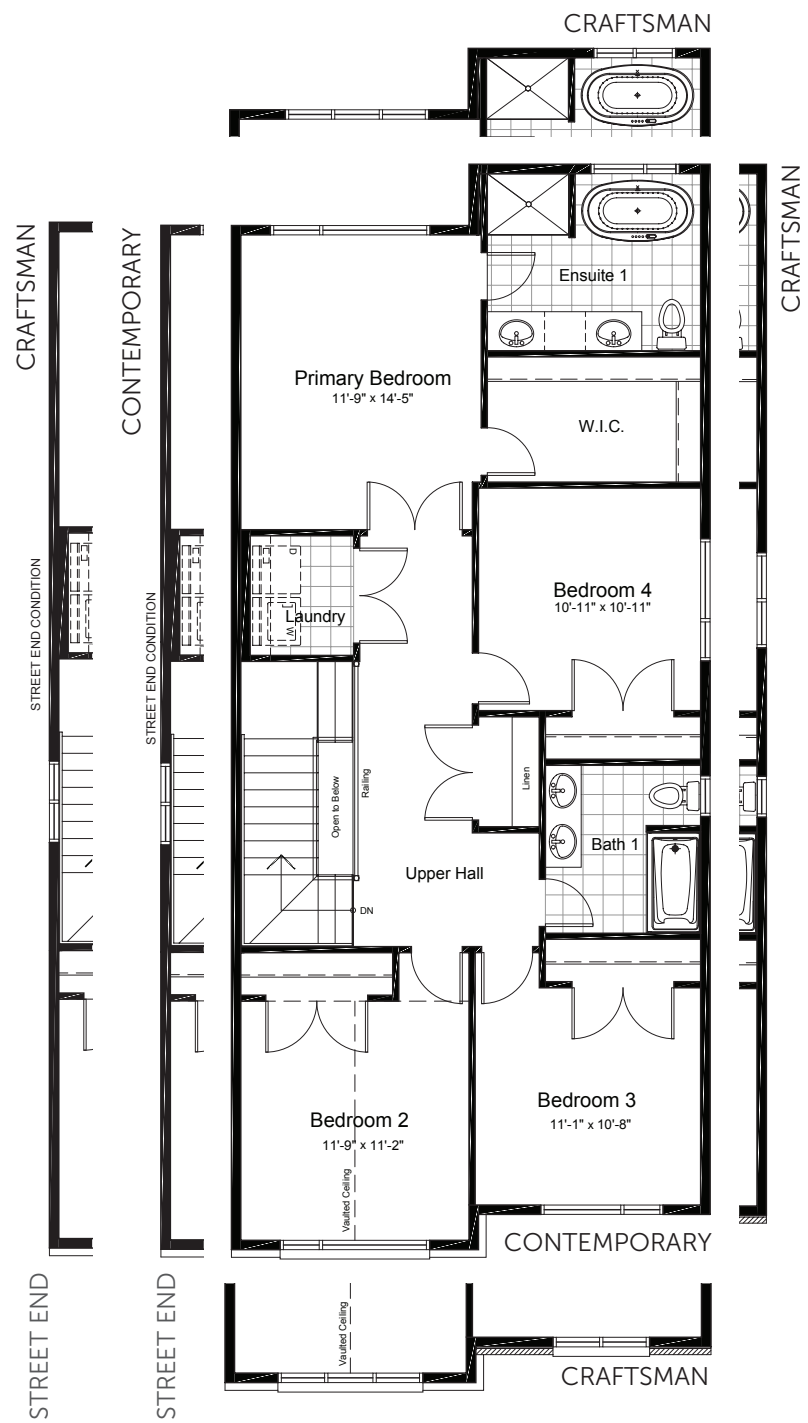

# OPTIONAL BASEMENT UPGRADES

+575 SQ.FT. FINISHED BASEMENT

FINISHED  
REC ROOM

FINISHED  
REC ROOM + BEDROOM

claridgehomes.com

# PINEHURST

31' LOT SINGLE FAMILY HOMES

2280 SQ.FT. 4 BED 2.5 BATH

# PINEHURST

2280 SQ.FT. 4 BED 2.5 BATH

31' LOT SINGLE FAMILY HOMES

ground

second

basement