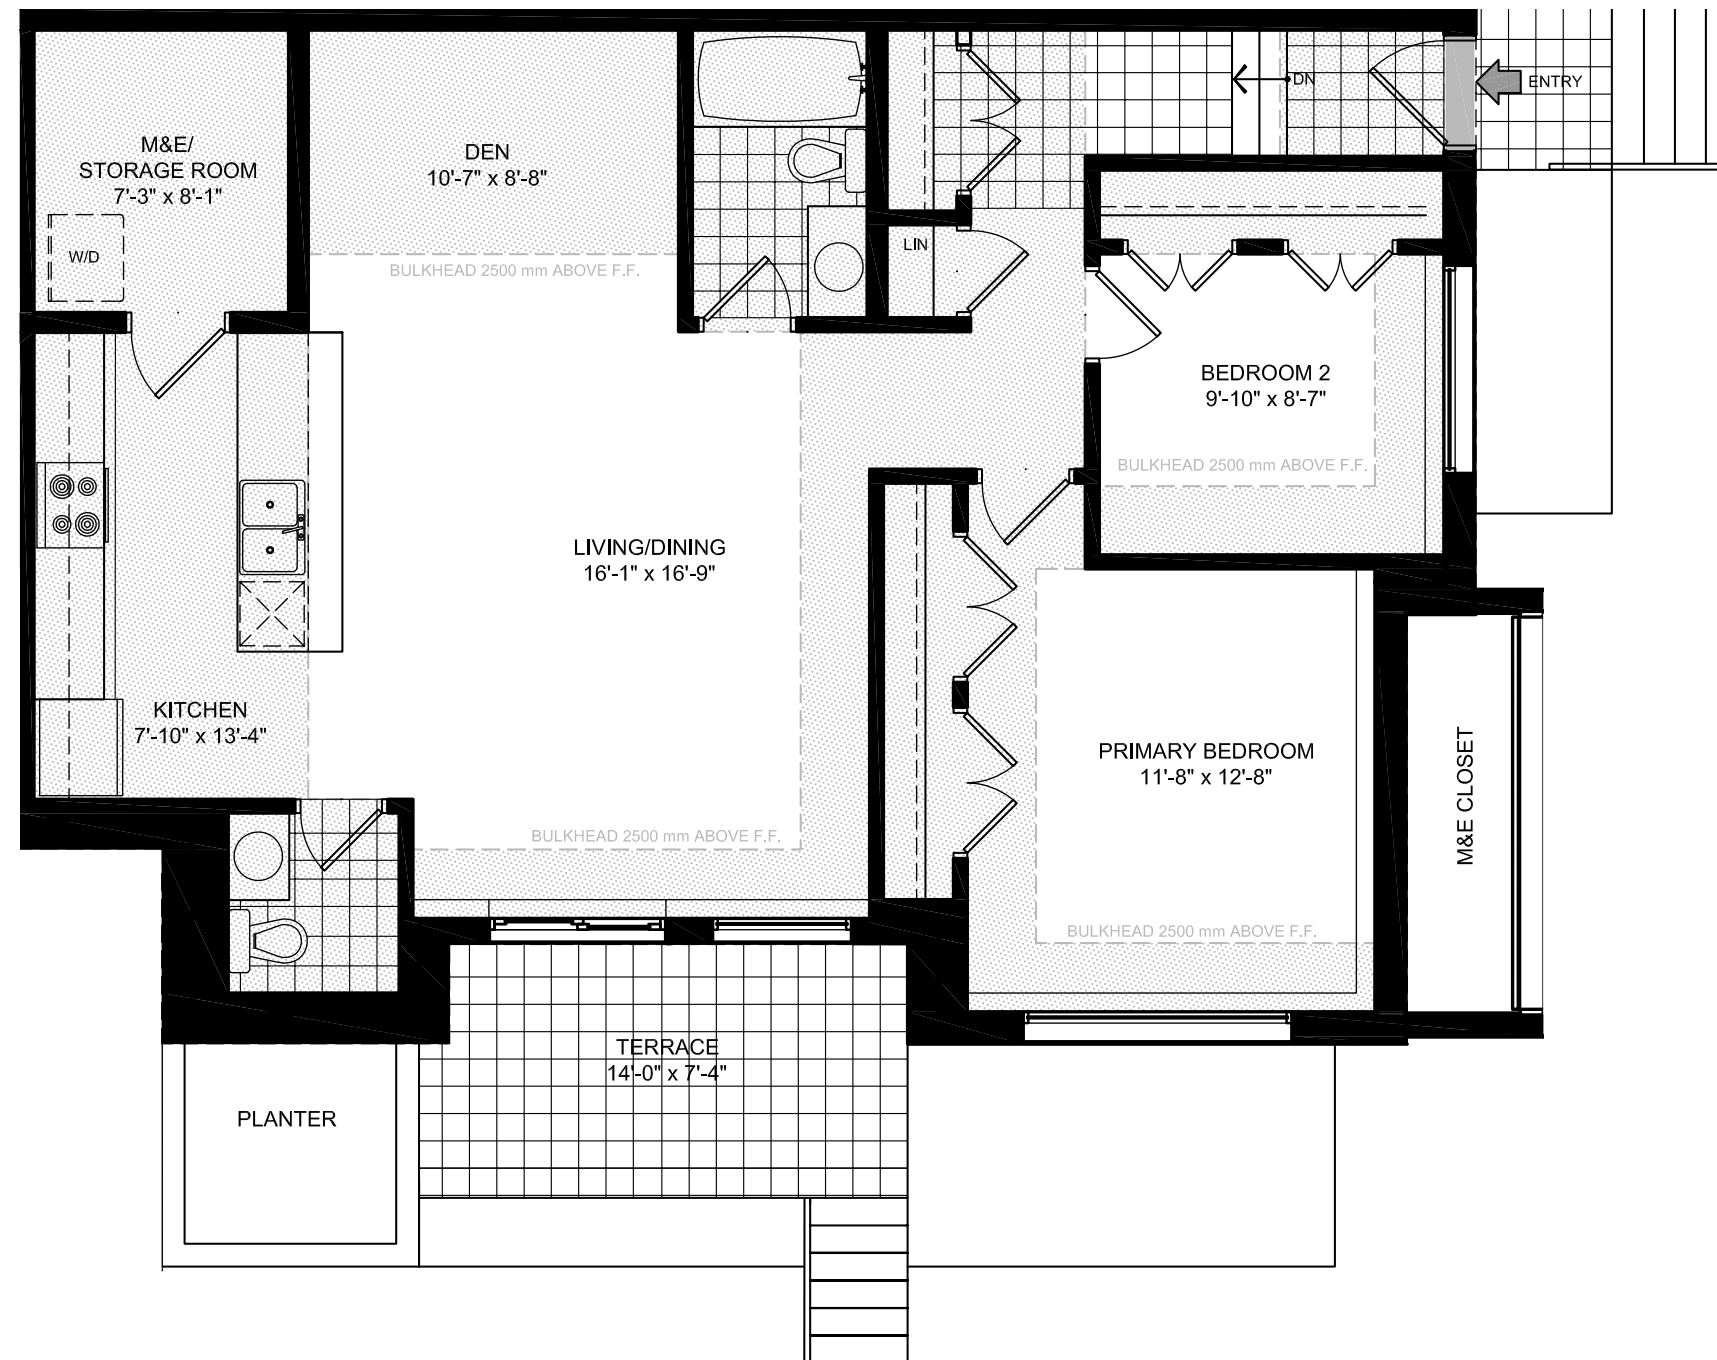

# — DHARMA

ZEN URBAN FLATS

1160 SQ.FT. 2+DEN BED 1.5 BATH

[claridgehomes.com](http://claridgehomes.com)

# DHARMA

ZEN URBAN FLATS

1160 SQ.FT.

2+DEN BED

1.5 BATH

**DISCLAIMER** Materials, specifications and floor plans are subject to change without notice. All dimensions are approximate and may not be to scale. Actual usable floor space may vary from the stated floor area. Exterior elevations are artistic concepts only: window size and design, roof pitch and brick detail may vary from plan. Layout for kitchen, furnace, HWT and laundry tub may vary from plan. Vertical and horizontal bulkheads, which are not shown on plan may be required for structural plumbing and ventilation runs. E. & O.E. Issued: May 2024