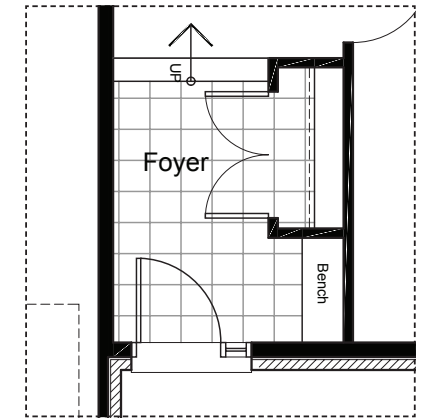

OPTIONAL BASEMENT UPGRADES

+805 SQ.FT. FINISHED BASEMENT

FINISHED
REC ROOM

FINISHED
REC ROOM + BEDROOM

claridgehomes.com

ZAGALETA

45' LOT SINGLE FAMILY BUNGALOW

1865 SQ.FT. 2 BED 2 BATH

ZAGALETA

45' LOT SINGLE FAMILY BUNGALOW

1865 SQ.FT. 2 BED 2 BATH

basement

ground

sunken entry
ground

sunken entry
basement