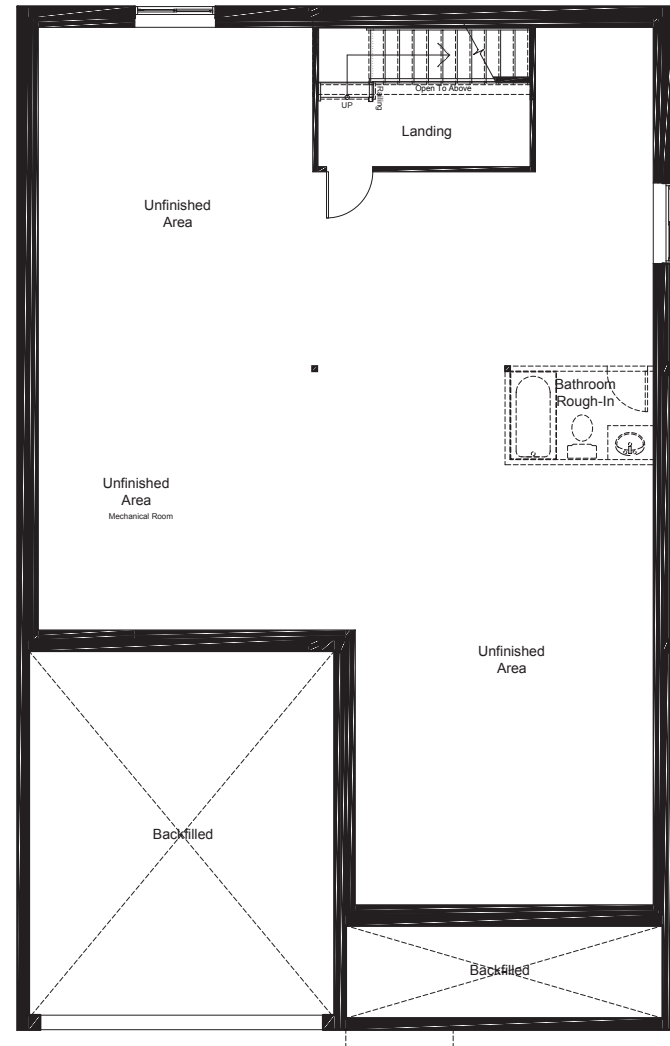

OPTIONAL BASEMENT UPGRADES

+805 SQ.FT. FINISHED BASEMENT

FINISHED
REC ROOM

FINISHED
REC ROOM + BEDROOM

claridgehomes.com

ZAGALETA

45' LOT SINGLE FAMILY BUNGALOW

1865 SQ.FT. 2 BED 2 BATH

ZAGALETA

45' LOT SINGLE FAMILY BUNGALOW

1865 SQ.FT. 2 BED 2 BATH

basement

ground

sunken entry
ground

sunken entry
basement