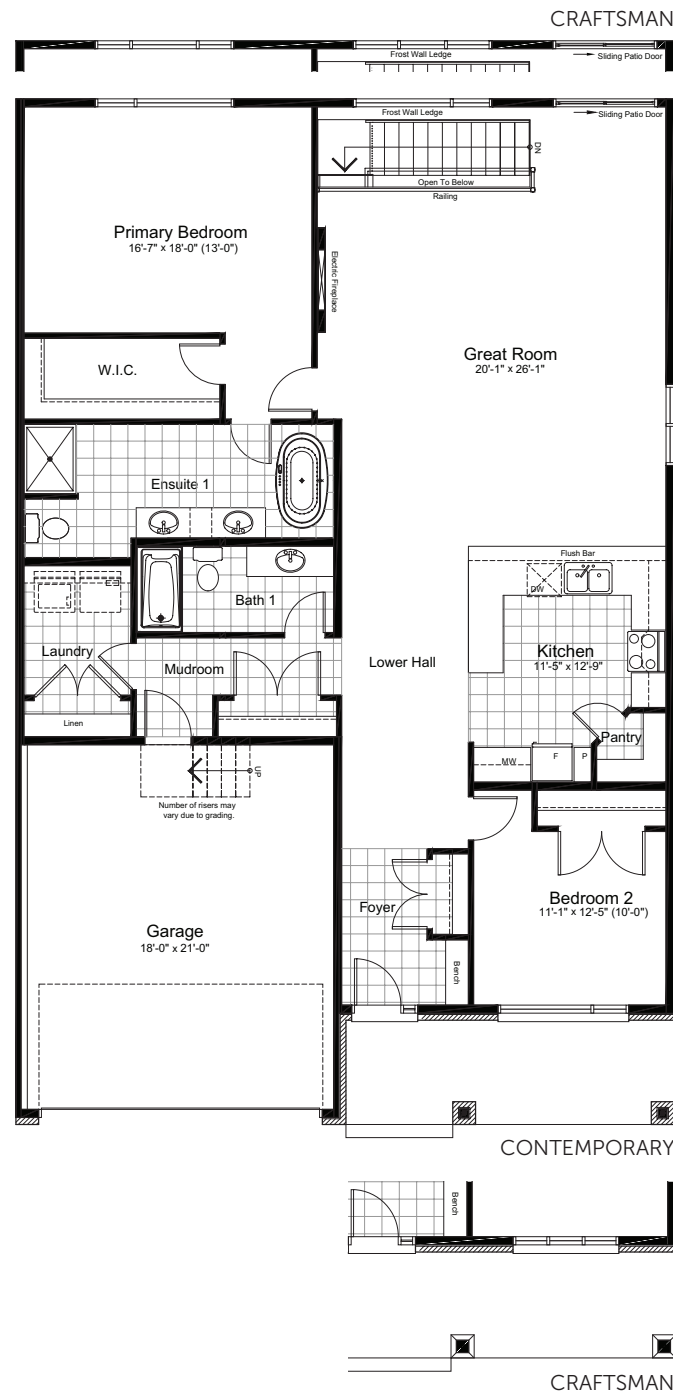

OPTIONAL BASEMENT UPGRADES

+805 SQ.FT. FINISHED BASEMENT

FINISHED
REC ROOM

FINISHED
REC ROOM + BEDROOM

claridgehomes.com

ZAGALETA

45' LOT SINGLE FAMILY BUNGALOW

1865 SQ.FT. 2 BED 2 BATH

ZAGALETA

45' LOT SINGLE FAMILY BUNGALOW

1865 SQ.FT. 2 BED 2 BATH

basement

ground

sunken entry
ground

sunken entry
basement