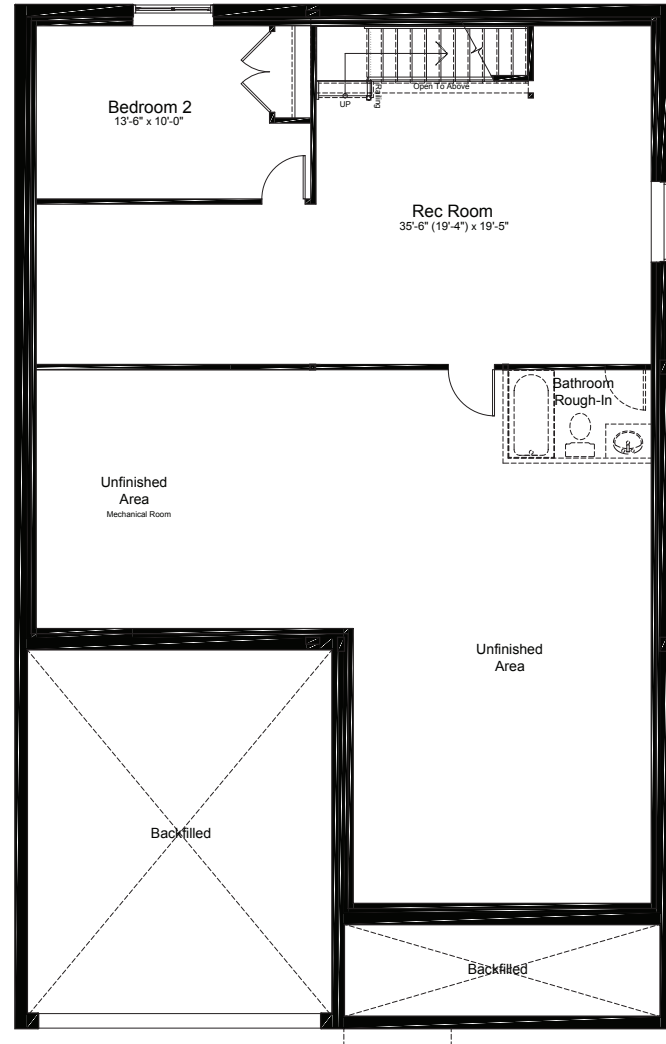

OPTIONAL BASEMENT UPGRADES

+805 SQ.FT. FINISHED BASEMENT

FINISHED
REC ROOM

FINISHED
REC ROOM + BEDROOM

claridgehomes.com

ZAGALETA

45' LOT SINGLE FAMILY BUNGALOW

1865 SQ.FT. 2 BED 2 BATH

ZAGALETA

45' LOT SINGLE FAMILY BUNGALOW

1865 SQ.FT. 2 BED 2 BATH

basement

ground

sunken entry
ground

sunken entry
basement