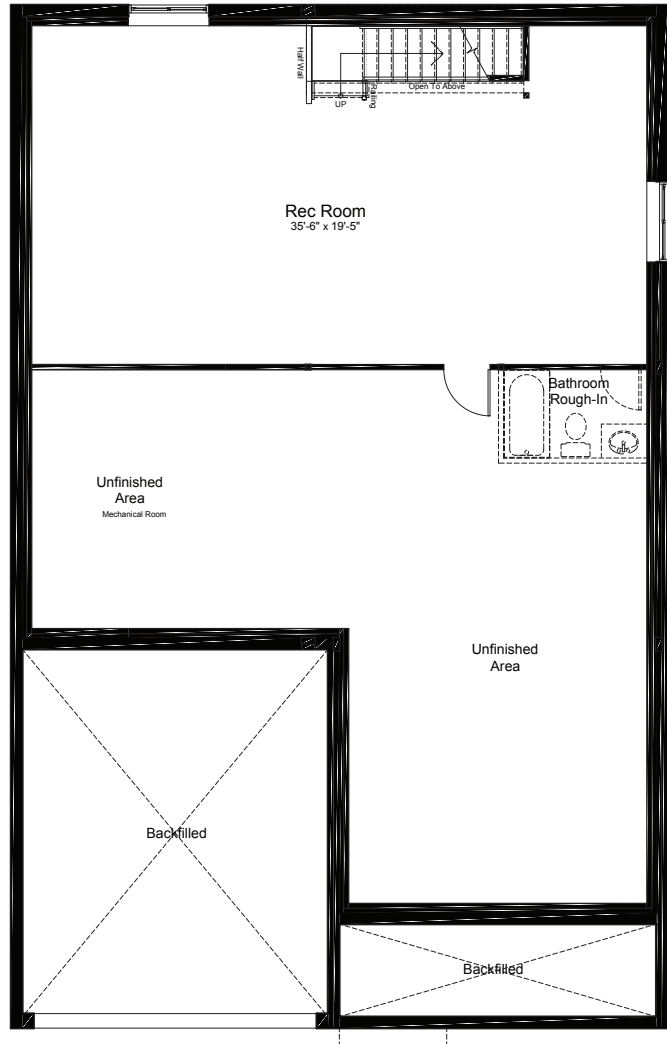

OPTIONAL BASEMENT UPGRADES

+805 SQ.FT. FINISHED BASEMENT

FINISHED
REC ROOM

FINISHED
REC ROOM + BEDROOM

claridgehomes.com

ZAGALETA

45' LOT SINGLE FAMILY BUNGALOW

1865 SQ.FT. 2 BED 2 BATH

ZAGALETA

45' LOT SINGLE FAMILY BUNGALOW

1865 SQ.FT. 2 BED 2 BATH

basement

ground

sunken entry
ground

sunken entry
basement