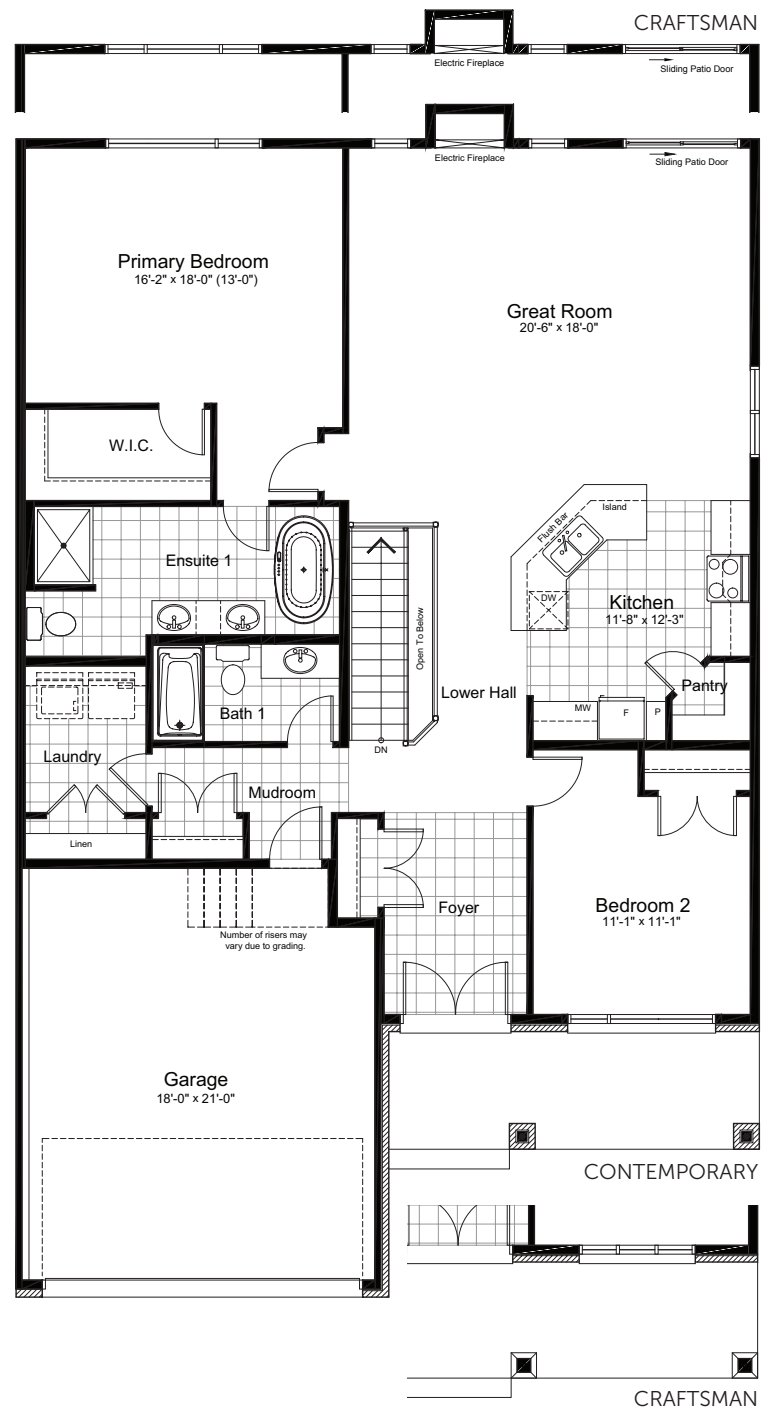

OPTIONAL BASEMENT UPGRADES

+730 SQ.FT.
FINISHED REC ROOM

FINISHED
REC ROOM

+950 SQ.FT.
FINISHED REC ROOM + BEDROOM

FINISHED
REC ROOM + BEDROOM

claridgehomes.com

ALCANADA

45' LOT SINGLE FAMILY BUNGALOW

1715 SQ.FT. 2 BED 2 BATH

ALCANADA

45' LOT SINGLE FAMILY BUNGALOW

1715 SQ.FT. 2 BED 2 BATH

basement

ground

sunken entry
ground

sunken entry
basement