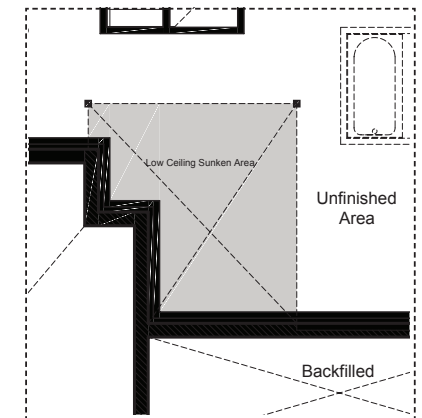

OPTIONAL BASEMENT UPGRADES

+730 SQ.FT.
FINISHED REC ROOM

FINISHED
REC ROOM

+950 SQ.FT.
FINISHED REC ROOM + BEDROOM

FINISHED
REC ROOM + BEDROOM

claridgehomes.com

ALCANADA

45' LOT SINGLE FAMILY BUNGALOW

1715 SQ.FT. 2 BED 2 BATH

ALCANADA

45' LOT SINGLE FAMILY BUNGALOW

1715 SQ.FT. 2 BED 2 BATH

basement

ground

sunken entry
ground

sunken entry
basement