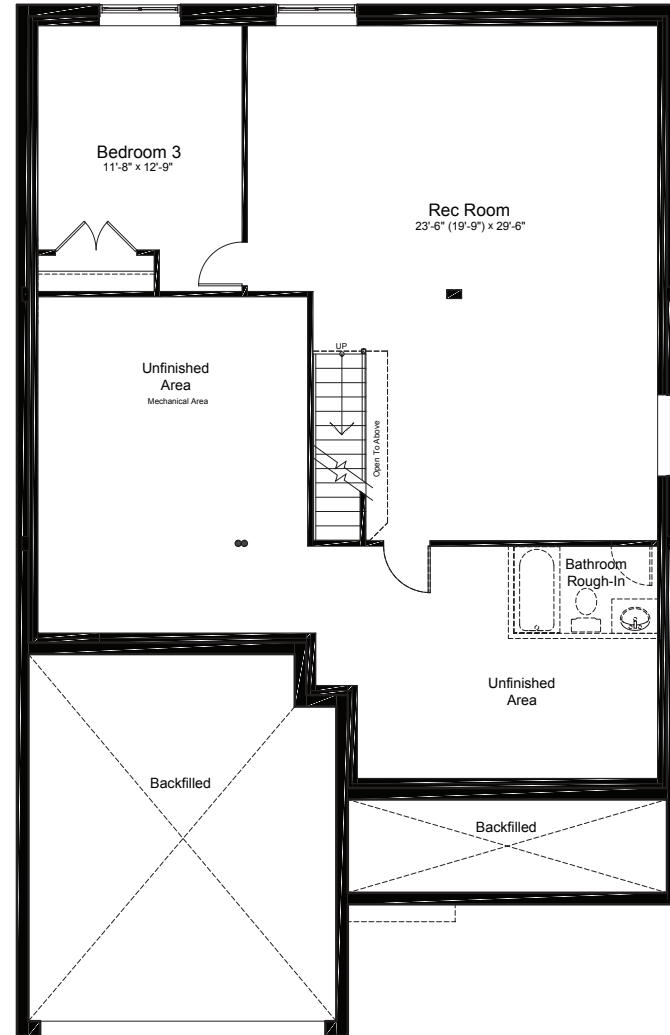

OPTIONAL BASEMENT UPGRADES

+730 SQ.FT.
FINISHED REC ROOM

FINISHED
REC ROOM

+950 SQ.FT.
FINISHED REC ROOM + BEDROOM

FINISHED
REC ROOM + BEDROOM

claridgehomes.com

ALCANADA

45' LOT SINGLE FAMILY BUNGALOW

1715 SQ.FT. 2 BED 2 BATH

ALCANADA

45' LOT SINGLE FAMILY BUNGALOW

1715 SQ.FT. 2 BED 2 BATH

basement

ground

sunken entry
ground

sunken entry
basement