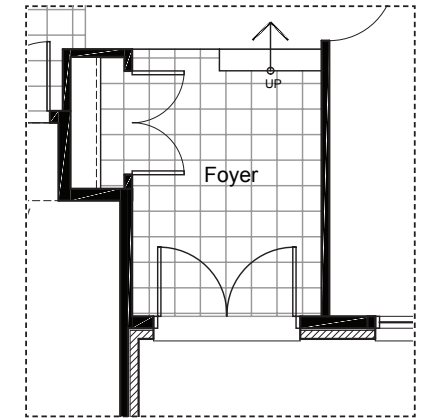

OPTIONAL BASEMENT UPGRADES

+730 SQ.FT.
FINISHED REC ROOM

FINISHED
REC ROOM

+950 SQ.FT.
FINISHED REC ROOM + BEDROOM

FINISHED
REC ROOM + BEDROOM

claridgehomes.com

ALCANADA

45' LOT SINGLE FAMILY BUNGALOW

1715 SQ.FT. 2 BED 2 BATH

ALCANADA

45' LOT SINGLE FAMILY BUNGALOW

1715 SQ.FT. 2 BED 2 BATH

basement

ground

sunken entry
ground

sunken entry
basement