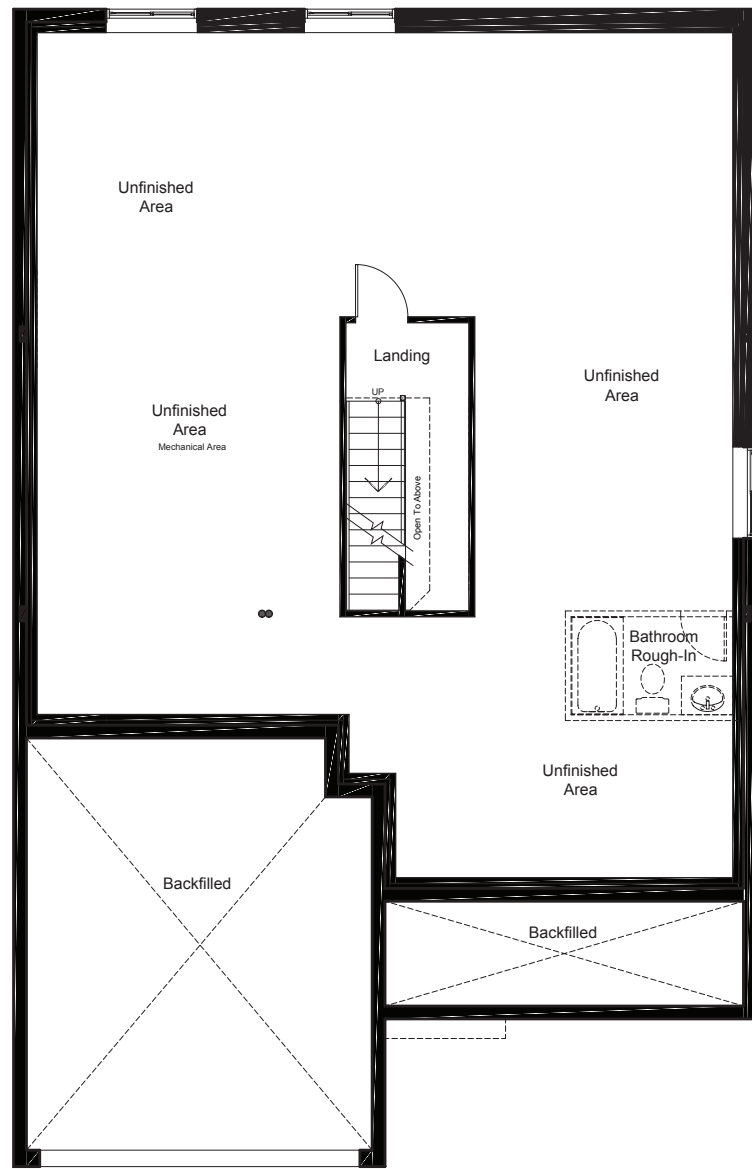

OPTIONAL BASEMENT UPGRADES

+730 SQ.FT.
FINISHED REC ROOM

FINISHED
REC ROOM

+950 SQ.FT.
FINISHED REC ROOM + BEDROOM

FINISHED
REC ROOM + BEDROOM

claridgehomes.com

ALCANADA

45' LOT SINGLE FAMILY BUNGALOW

1715 SQ.FT. 2 BED 2 BATH

ALCANADA

45' LOT SINGLE FAMILY BUNGALOW

1715 SQ.FT. 2 BED 2 BATH

basement

ground

sunken entry
ground

sunken entry
basement