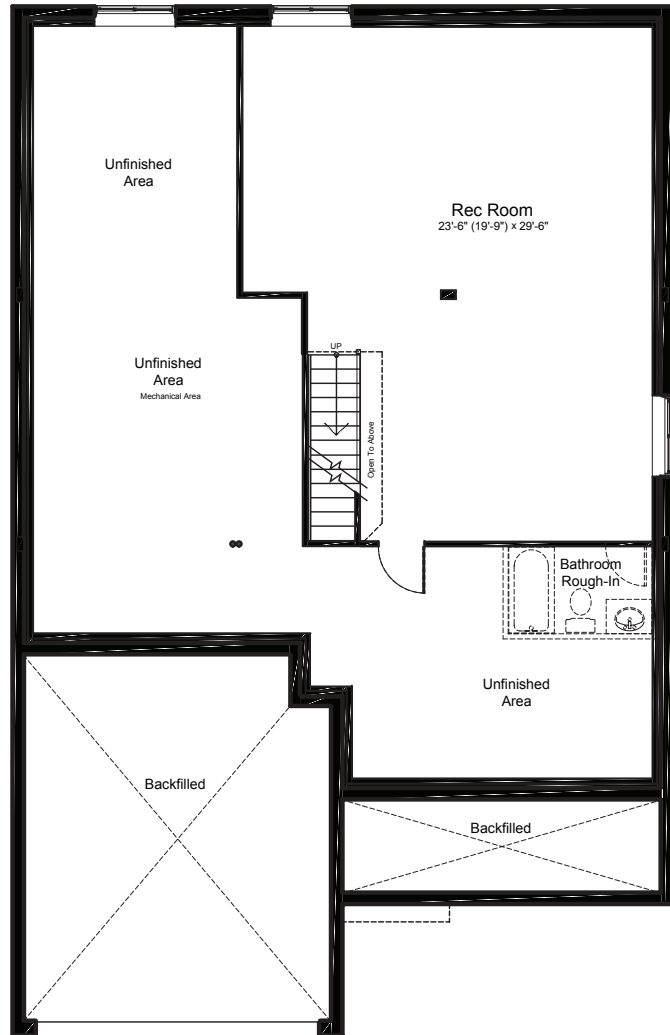

OPTIONAL BASEMENT UPGRADES

+730 SQ.FT.
FINISHED REC ROOM

FINISHED
REC ROOM

+950 SQ.FT.
FINISHED REC ROOM + BEDROOM

FINISHED
REC ROOM + BEDROOM

claridgehomes.com

ALCANADA

45' LOT SINGLE FAMILY BUNGALOW

1715 SQ.FT. 2 BED 2 BATH

ALCANADA

45' LOT SINGLE FAMILY BUNGALOW

1715 SQ.FT. 2 BED 2 BATH

basement

ground

sunken entry
ground

sunken entry
basement