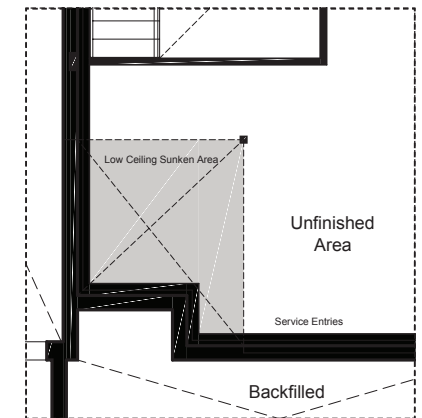

OPTIONAL BASEMENT UPGRADES

+640 SQ.FT.
FINISHED REC ROOM

FINISHED
REC ROOM

+850 SQ.FT.
FINISHED REC ROOM + BEDROOM

FINISHED
REC ROOM + BEDROOM

claridgehomes.com

VALDERRAMA

37' LOT SINGLE FAMILY BUNGALOW

1535 SQ.FT. 2 BED 2 BATH

VALDERRAMA

37' LOT SINGLE FAMILY BUNGALOW

1535 SQ.FT. 2 BED 2 BATH

basement

ground

sunken entry
ground

sunken entry
basement