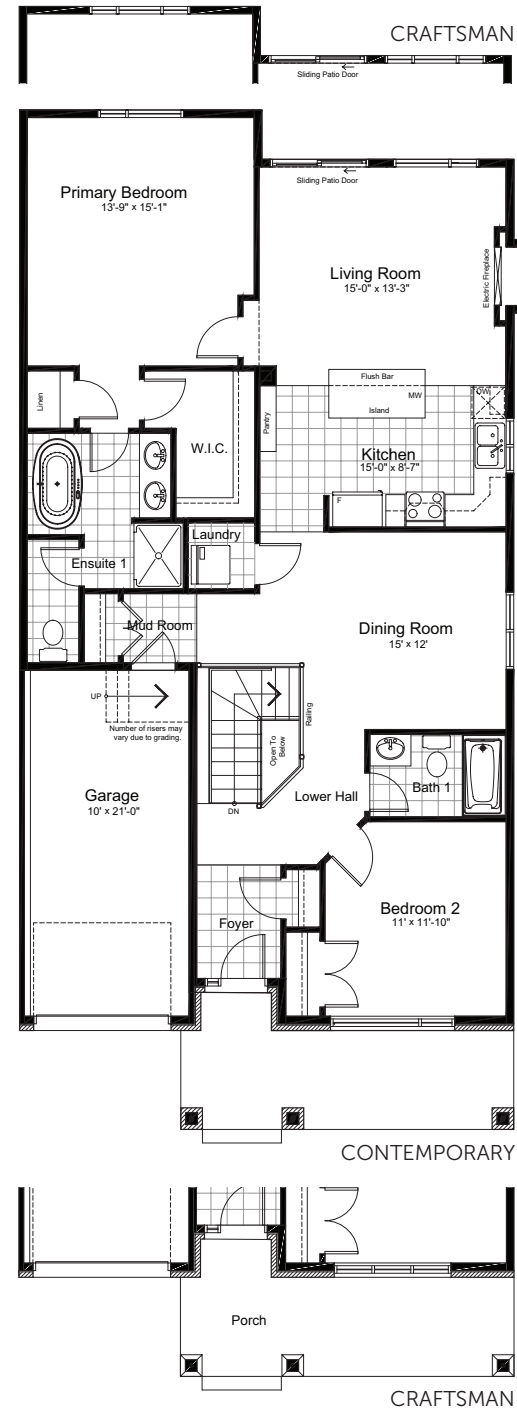

OPTIONAL BASEMENT UPGRADES

+640 SQ.FT.
FINISHED REC ROOM

FINISHED
REC ROOM

+850 SQ.FT.
FINISHED REC ROOM + BEDROOM

FINISHED
REC ROOM + BEDROOM

claridgehomes.com

VALDERRAMA

37' LOT SINGLE FAMILY BUNGALOW

1535 SQ.FT. 2 BED 2 BATH

VALDERRAMA

37' LOT SINGLE FAMILY BUNGALOW

1535 SQ.FT. 2 BED 2 BATH

basement

ground

sunken entry
ground

sunken entry
basement