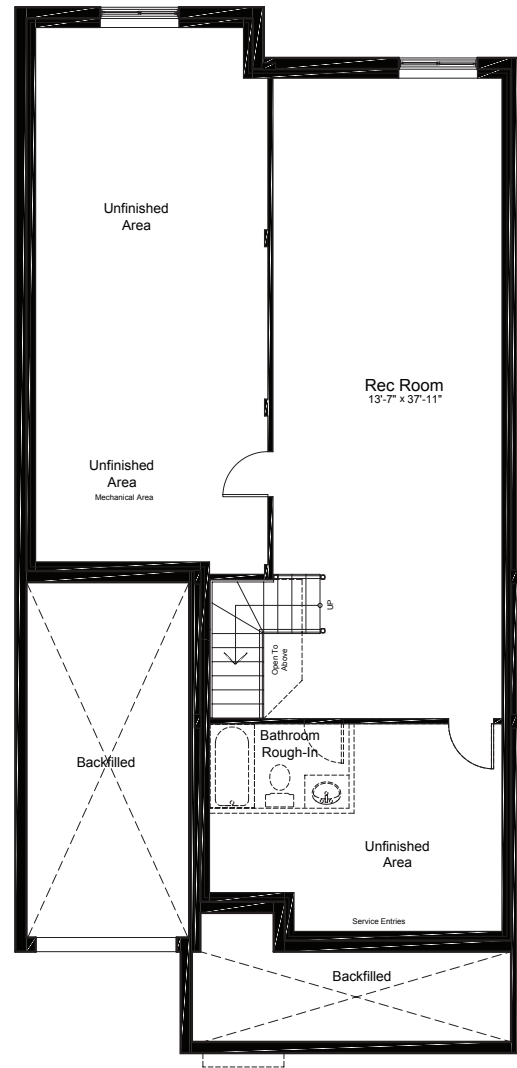

OPTIONAL BASEMENT UPGRADES

+640 SQ.FT.
FINISHED REC ROOM

FINISHED
REC ROOM

+850 SQ.FT.
FINISHED REC ROOM + BEDROOM

FINISHED
REC ROOM + BEDROOM

claridgehomes.com

VALDERRAMA

37' LOT SINGLE FAMILY BUNGALOW

1535 SQ.FT. 2 BED 2 BATH

VALDERRAMA

37' LOT SINGLE FAMILY BUNGALOW

1535 SQ.FT. 2 BED 2 BATH

basement

ground

sunken entry
ground

sunken entry
basement