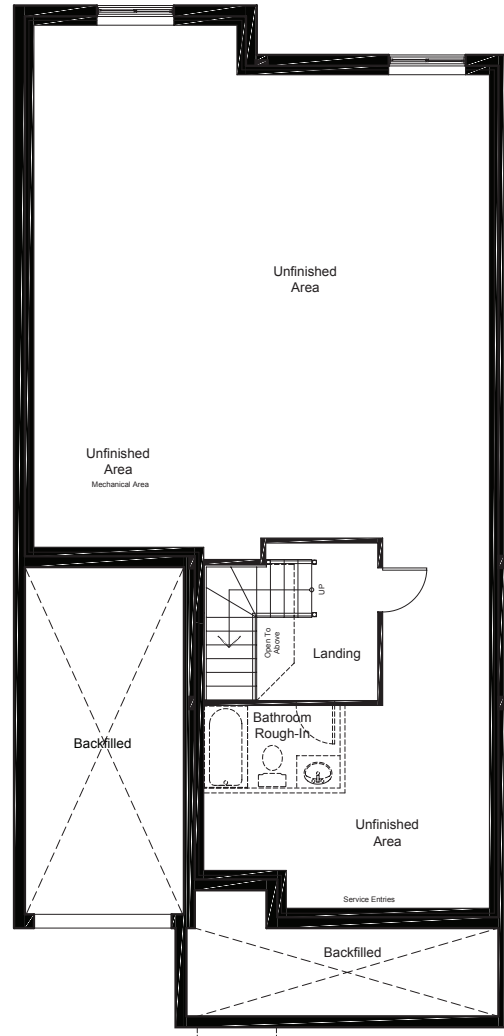

OPTIONAL BASEMENT UPGRADES

+640 SQ.FT.
FINISHED REC ROOM

FINISHED
REC ROOM

+850 SQ.FT.
FINISHED REC ROOM + BEDROOM

FINISHED
REC ROOM + BEDROOM

claridgehomes.com

VALDERRAMA

37' LOT SINGLE FAMILY BUNGALOW

1535 SQ.FT. 2 BED 2 BATH

VALDERRAMA

37' LOT SINGLE FAMILY BUNGALOW

1535 SQ.FT. 2 BED 2 BATH

basement

ground

sunken entry
ground

sunken entry
basement