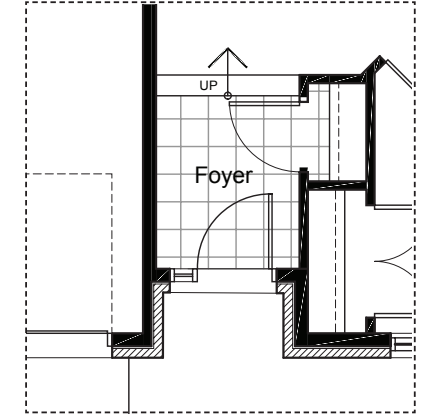

OPTIONAL BASEMENT UPGRADES

+640 SQ.FT.
FINISHED REC ROOM

FINISHED
REC ROOM

+850 SQ.FT.
FINISHED REC ROOM + BEDROOM

FINISHED
REC ROOM + BEDROOM

claridgehomes.com

VALDERRAMA

37' LOT SINGLE FAMILY BUNGALOW

1535 SQ.FT. 2 BED 2 BATH

VALDERRAMA

37' LOT SINGLE FAMILY BUNGALOW

1535 SQ.FT. 2 BED 2 BATH

basement

ground

sunken entry
ground

sunken entry
basement