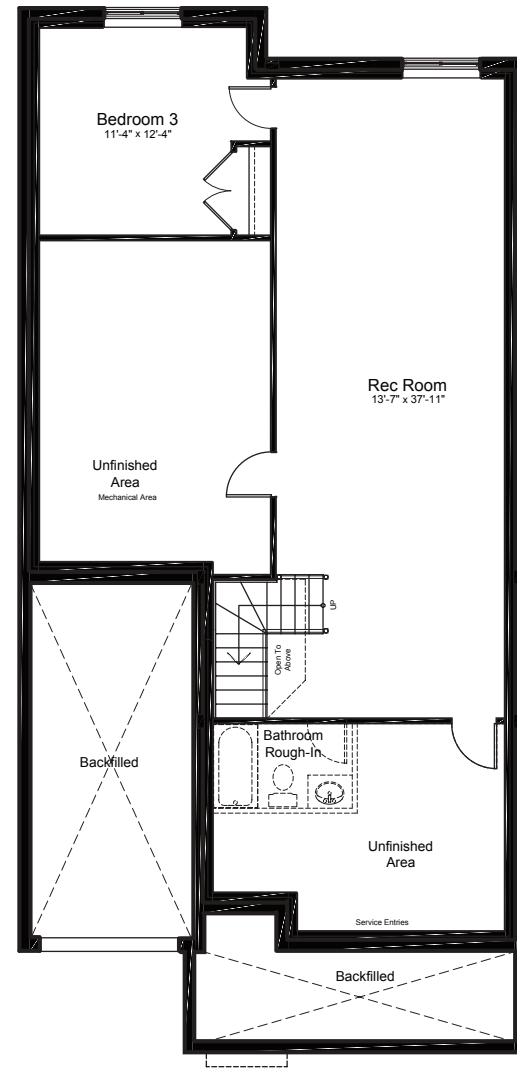

OPTIONAL BASEMENT UPGRADES

+640 SQ.FT.
FINISHED REC ROOM

FINISHED
REC ROOM

+850 SQ.FT.
FINISHED REC ROOM + BEDROOM

FINISHED
REC ROOM + BEDROOM

claridgehomes.com

VALDERRAMA

37' LOT SINGLE FAMILY BUNGALOW

1535 SQ.FT. 2 BED 2 BATH

VALDERRAMA

37' LOT SINGLE FAMILY BUNGALOW

1535 SQ.FT. 2 BED 2 BATH

basement

ground

sunken entry
ground

sunken entry
basement