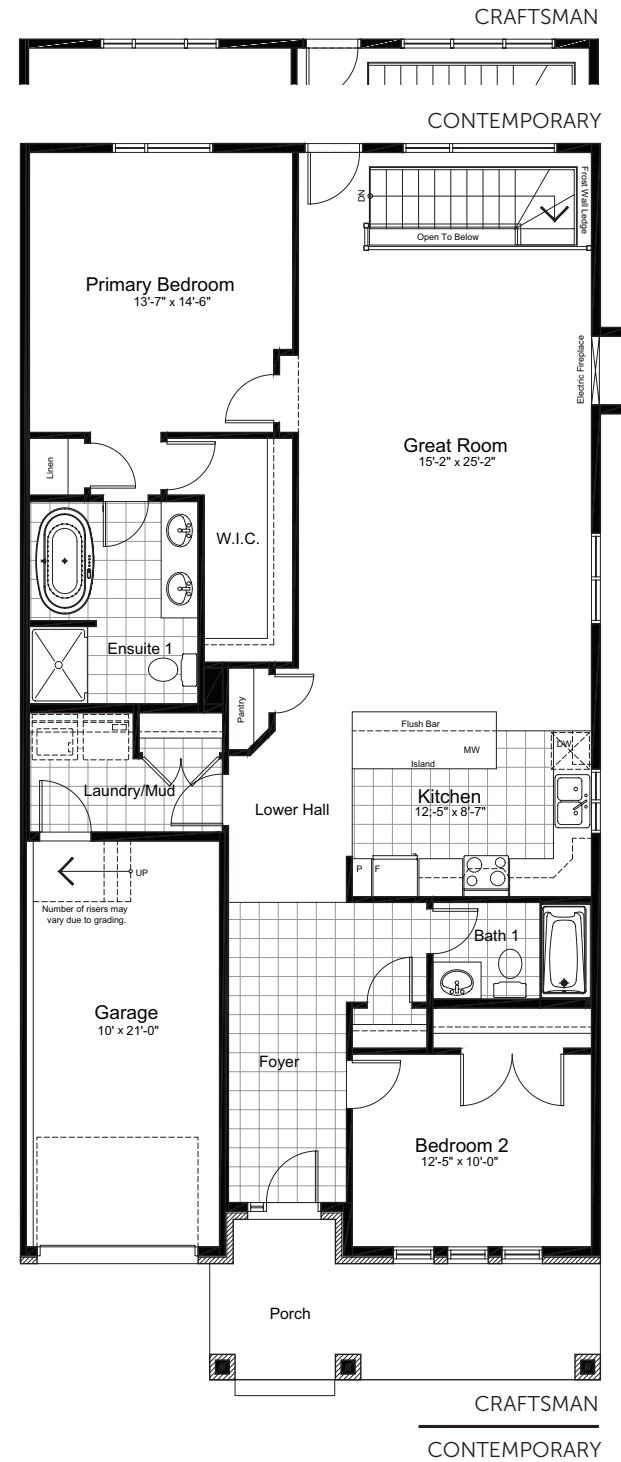

OPTIONAL BASEMENT UPGRADES

+755 SQ.FT. FINISHED BASEMENT

FINISHED
REC ROOM

FINISHED
REC ROOM + BEDROOM

claridgehomes.com

SOTOGRANDE

37' LOT SINGLE FAMILY BUNGALOW

1645 SQ.FT. 2 BED 2 BATH

SOTOGRADE

37' LOT SINGLE FAMILY BUNGALOW

1645 SQ.FT. 2 BED 2 BATH

basement

ground

sunken entry ground

sunken entry basement