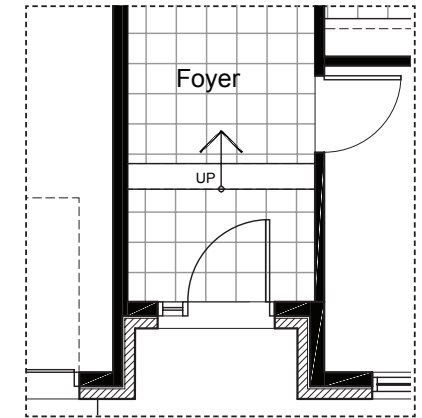

OPTIONAL BASEMENT UPGRADES

+755 SQ.FT. FINISHED BASEMENT

FINISHED
REC ROOM

FINISHED
REC ROOM + BEDROOM

claridgehomes.com

SOTOGRANDE

37' LOT SINGLE FAMILY BUNGALOW

1645 SQ.FT. 2 BED 2 BATH

SOTOGRADE

37' LOT SINGLE FAMILY BUNGALOW

1645 SQ.FT. 2 BED 2 BATH

basement

ground

sunken entry ground

sunken entry basement