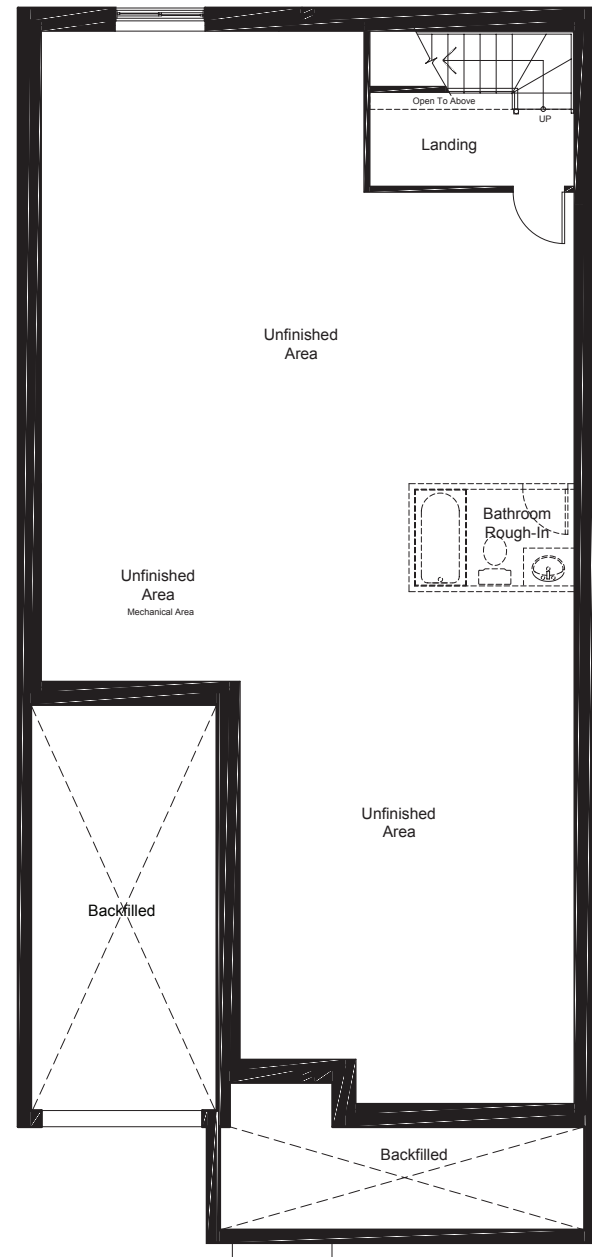

OPTIONAL BASEMENT UPGRADES

+755 SQ.FT. FINISHED BASEMENT

FINISHED
REC ROOM

FINISHED
REC ROOM + BEDROOM

claridgehomes.com

SOTOGRANDE

37' LOT SINGLE FAMILY BUNGALOW

1645 SQ.FT. 2 BED 2 BATH

SOTOGRADE

37' LOT SINGLE FAMILY BUNGALOW

1645 SQ.FT. 2 BED 2 BATH

basement

ground

sunken entry ground

sunken entry basement