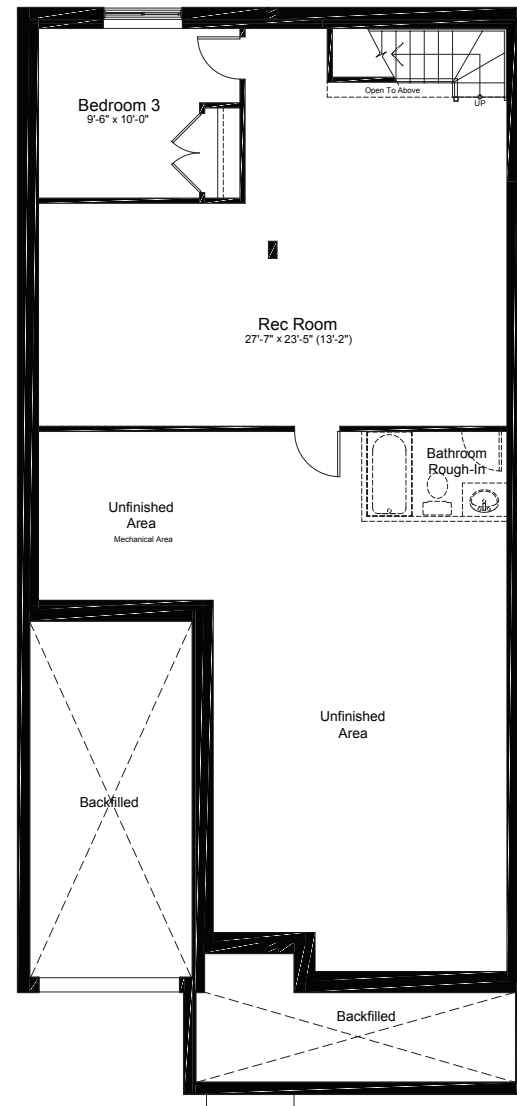

OPTIONAL BASEMENT UPGRADES

+755 SQ.FT. FINISHED BASEMENT

FINISHED
REC ROOM

FINISHED
REC ROOM + BEDROOM

claridgehomes.com

SOTOGRANDE

37' LOT SINGLE FAMILY BUNGALOW

1645 SQ.FT. 2 BED 2 BATH

SOTOGRADE

37' LOT SINGLE FAMILY BUNGALOW

1645 SQ.FT. 2 BED 2 BATH

basement

ground

sunken entry ground

sunken entry basement