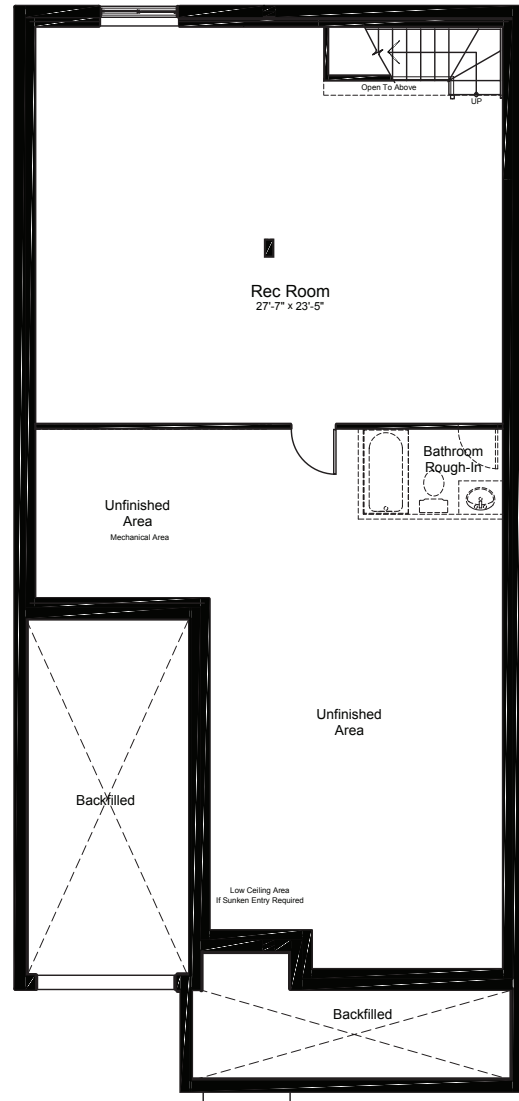

OPTIONAL BASEMENT UPGRADES

+755 SQ.FT. FINISHED BASEMENT

FINISHED
REC ROOM

FINISHED
REC ROOM + BEDROOM

claridgehomes.com

SOTOGRANDE

37' LOT SINGLE FAMILY BUNGALOW

1645 SQ.FT. 2 BED 2 BATH

SOTOGRADE

37' LOT SINGLE FAMILY BUNGALOW

1645 SQ.FT. 2 BED 2 BATH

basement

ground

sunken entry ground

sunken entry basement