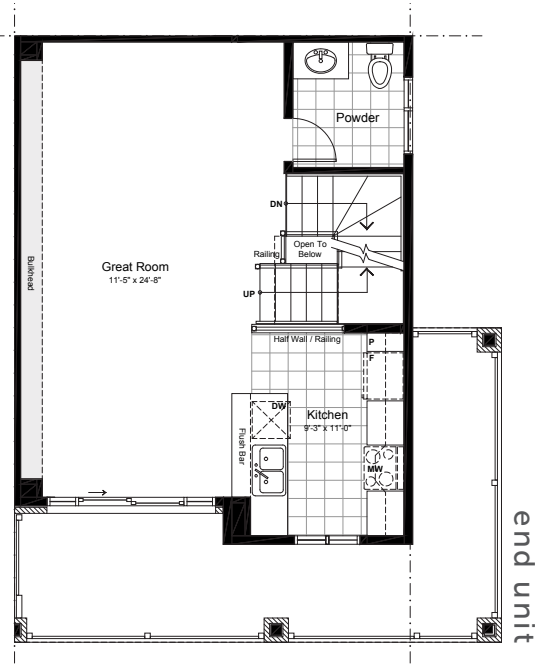

# — SAINT GERMAIN

BACK2BACK TOWNHOMES

1475 SQ.FT. 2 BED 2.5 BATH

[claridgehomes.com](http://claridgehomes.com)

# SAINT GERMAIN

1475 SQ.FT. 2 BED 2.5 BATH

BACK2BACK TOWNHOMES

second

third

sunken entry basement

basement

ground

sunken entry ground