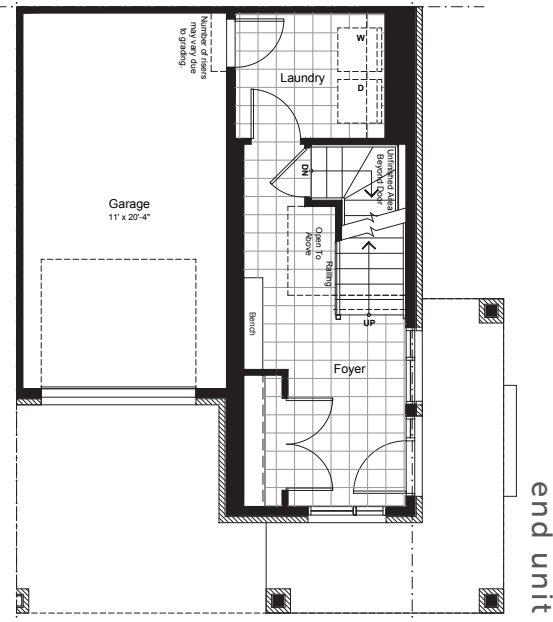

# — SAINT GERMAIN

BACK2BACK TOWNHOMES

1475 SQ.FT. 2 BED 2.5 BATH

[claridgehomes.com](http://claridgehomes.com)

# SAINT GERMAIN

1475 SQ.FT. 2 BED 2.5 BATH

BACK2BACK TOWNHOMES

second

third

sunken entry basement

basement

ground

sunken entry ground