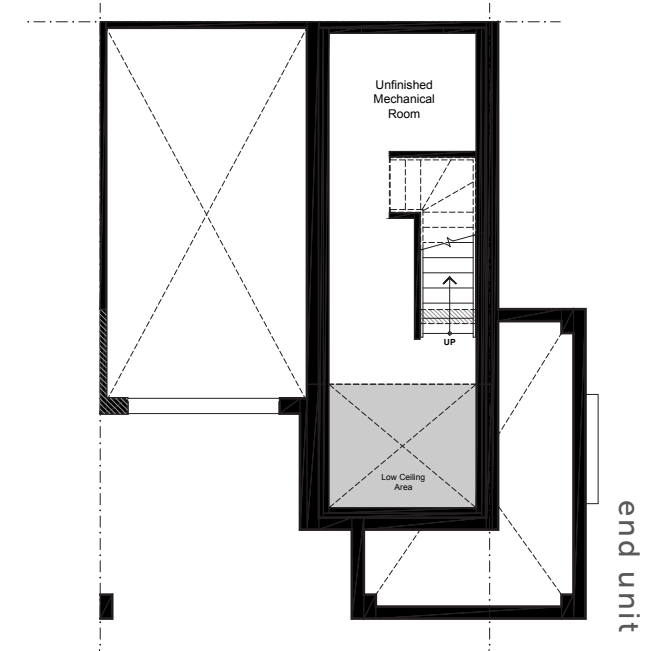

# — SAINT GERMAIN

BACK2BACK TOWNHOMES

1475 SQ.FT. 2 BED 2.5 BATH

[claridgehomes.com](http://claridgehomes.com)

# SAINT GERMAIN

1475 SQ.FT. 2 BED 2.5 BATH

BACK2BACK TOWNHOMES

second

third

sunken entry basement

basement

ground

sunken entry ground