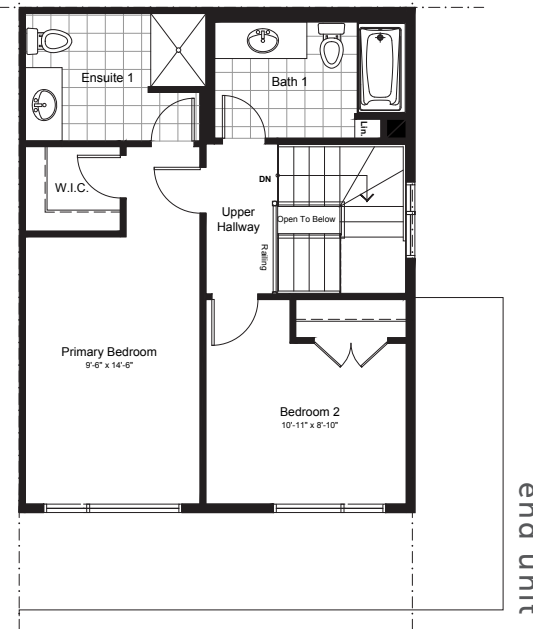

# — SAINT GERMAIN

BACK2BACK TOWNHOMES

1475 SQ.FT. 2 BED 2.5 BATH

[claridgehomes.com](http://claridgehomes.com)

# SAINT GERMAIN

1475 SQ.FT. 2 BED 2.5 BATH

BACK2BACK TOWNHOMES

second

third

sunken entry basement

basement

ground

sunken entry ground