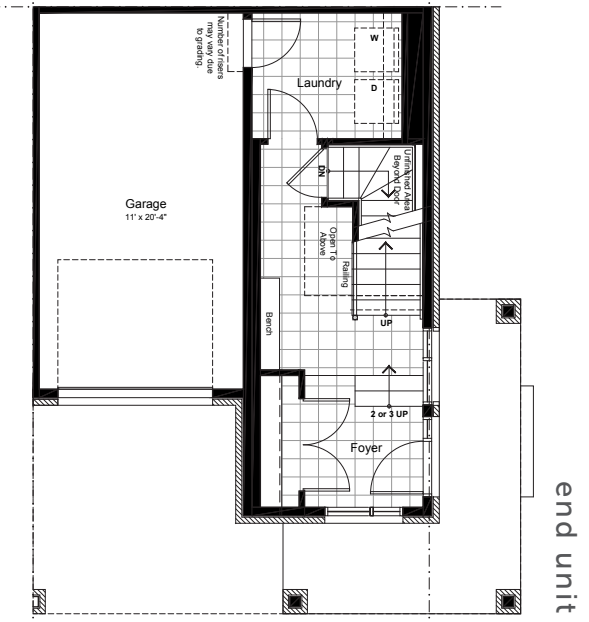

# — SAINT GERMAIN

BACK2BACK TOWNHOMES

1475 SQ.FT. 2 BED 2.5 BATH

[claridgehomes.com](http://claridgehomes.com)

# SAINT GERMAIN

1475 SQ.FT. 2 BED 2.5 BATH

BACK2BACK TOWNHOMES

second

third

sunken entry basement

basement

ground

sunken entry ground