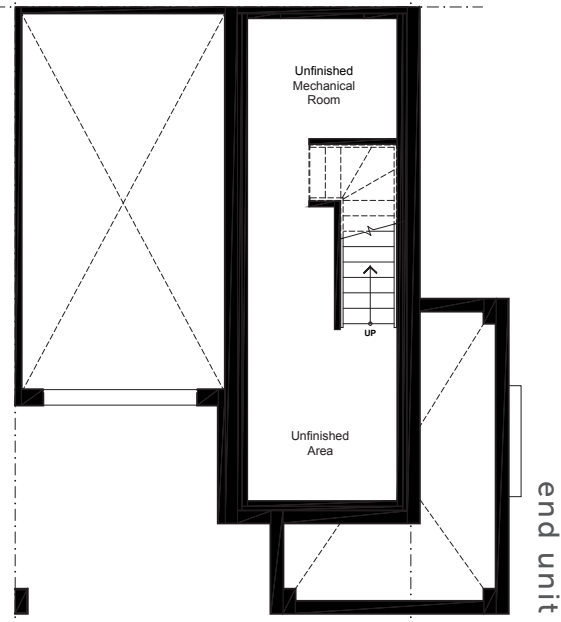

# — SAINT GERMAIN

BACK2BACK TOWNHOMES

1475 SQ.FT. 2 BED 2.5 BATH

[claridgehomes.com](http://claridgehomes.com)

# SAINT GERMAIN

1475 SQ.FT. 2 BED 2.5 BATH

BACK2BACK TOWNHOMES

second

third

sunken entry basement

basement

ground

sunken entry ground