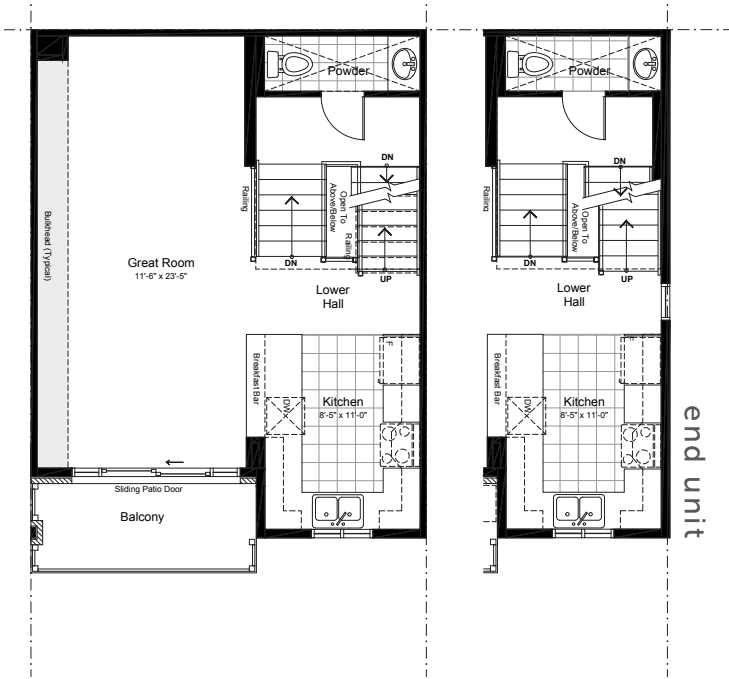

MORFONTAINE

BACK2BACK TOWNHOMES

1400 SQ.FT. 2 BED 2.5 BATH

claridgehomes.com

MORFONTAINE

1400 SQ.FT. 2 BED 2.5 BATH

BACK2BACK TOWNHOMES

second

third

sunken entry basement

basement

ground

sunken entry ground