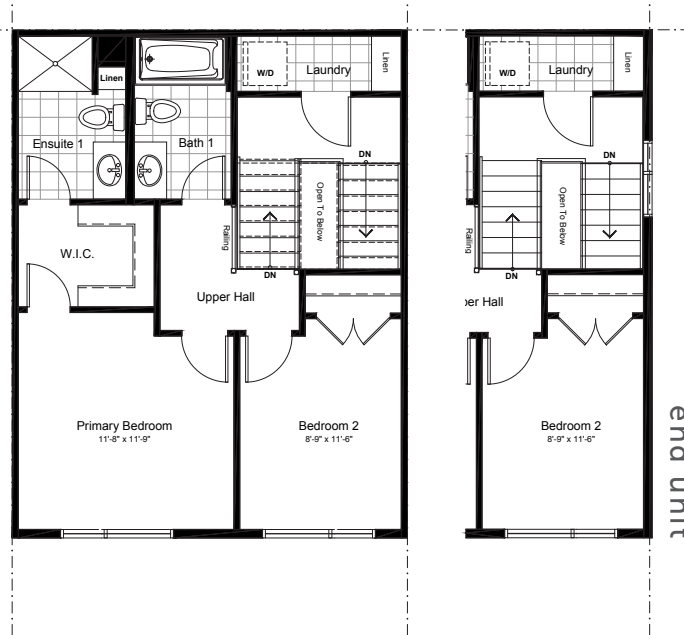

MORFONTAINE

BACK2BACK TOWNHOMES

1400 SQ.FT. 2 BED 2.5 BATH

claridgehomes.com

MORFONTAINE

1400 SQ.FT. 2 BED 2.5 BATH

BACK2BACK TOWNHOMES

second

third

sunken entry basement

basement

ground

sunken entry ground