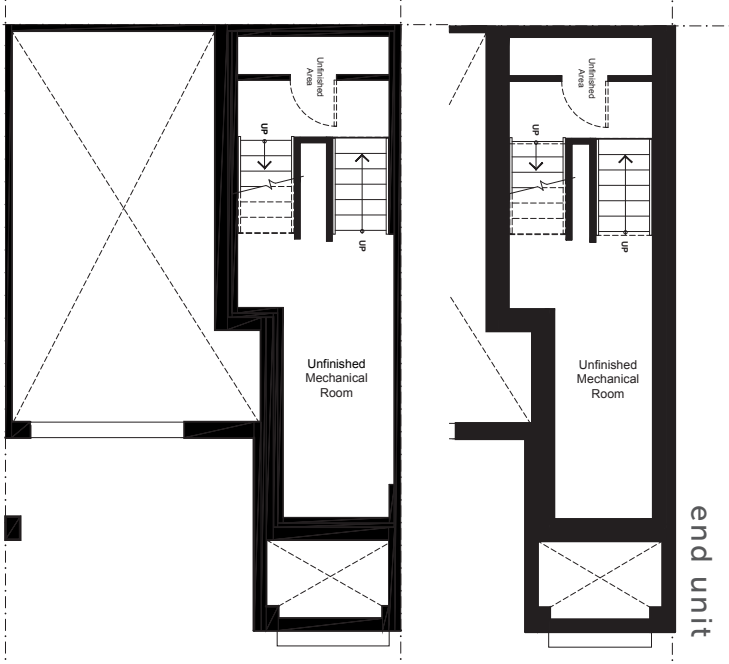

MORFONTAINE

BACK2BACK TOWNHOMES

1400 SQ.FT. 2 BED 2.5 BATH

claridgehomes.com

MORFONTAINE

1400 SQ.FT. 2 BED 2.5 BATH

BACK2BACK TOWNHOMES

second

third

sunken entry basement

basement

ground

sunken entry ground