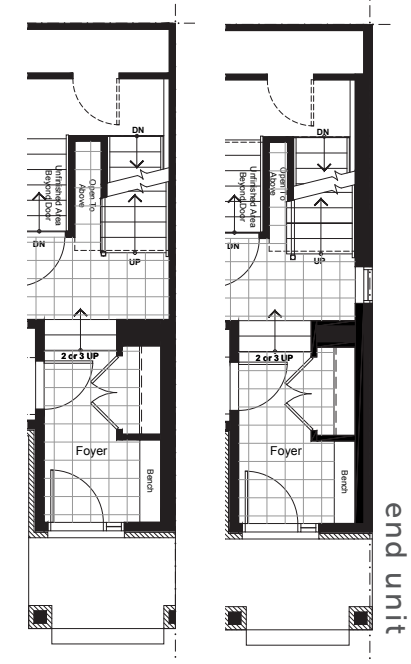

MORFONTAINE

BACK2BACK TOWNHOMES

1400 SQ.FT. 2 BED 2.5 BATH

claridgehomes.com

MORFONTAINE

1400 SQ.FT. 2 BED 2.5 BATH

BACK2BACK TOWNHOMES

second

third

sunken entry basement

basement

ground

sunken entry ground