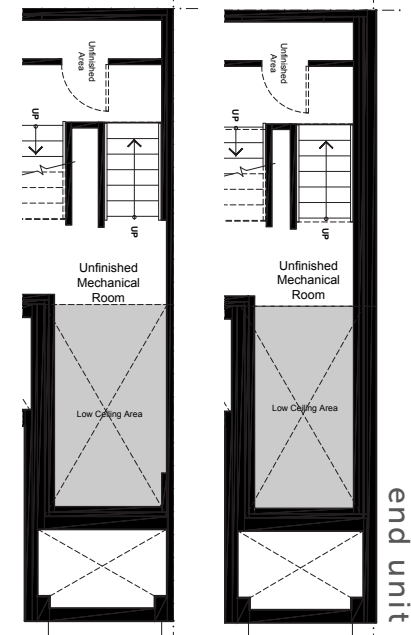

MORFONTAINE

BACK2BACK TOWNHOMES

1400 SQ.FT. 2 BED 2.5 BATH

claridgehomes.com

MORFONTAINE

1400 SQ.FT. 2 BED 2.5 BATH

BACK2BACK TOWNHOMES

second

third

sunken entry basement

basement

ground

sunken entry ground