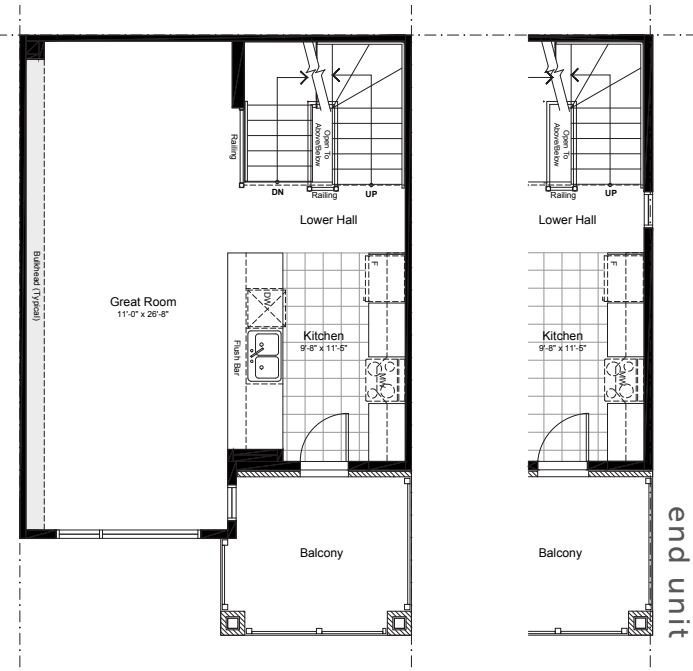

— MAISON BLANCHE

BACK2BACK TOWNHOMES

1430 SQ.FT. 2 BED 2.5 BATH

claridgehomes.com

MAISON BLANCHE

1430 SQ.FT. 2 BED 2.5 BATH

BACK2BACK TOWNHOMES

second

third

sunken entry basement

basement

ground

sunken entry ground

DISCLAIMER Materials, specifications and floor plans are subject to change without notice. All dimensions are approximate and may not be to scale. Actual usable floor space may vary from the stated floor area. Exterior elevations are artistic concepts only: window size and design, roof pitch and brick detail may vary from plan. Layout for kitchen, furnace, HWT and laundry tub may vary from plan. Vertical and horizontal bulkheads, which are not shown on plan may be required for structural plumbing and ventilation runs. E. & O.E. Issued: April 2024