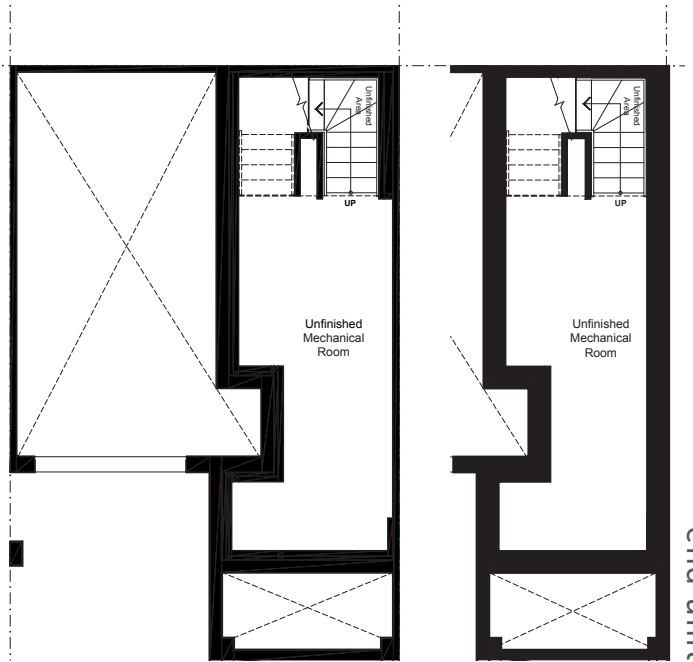

— MAISON BLANCHE

BACK2BACK TOWNHOMES

1430 SQ.FT. 2 BED 2.5 BATH

claridgehomes.com

MAISON BLANCHE

1430 SQ.FT. 2 BED 2.5 BATH

BACK2BACK TOWNHOMES

second

third

sunken entry basement

basement

ground

sunken entry ground

DISCLAIMER Materials, specifications and floor plans are subject to change without notice. All dimensions are approximate and may not be to scale. Actual usable floor space may vary from the stated floor area. Exterior elevations are artistic concepts only: window size and design, roof pitch and brick detail may vary from plan. Layout for kitchen, furnace, HWT and laundry tub may vary from plan. Vertical and horizontal bulkheads, which are not shown on plan may be required for structural plumbing and ventilation runs. E. & O.E. Issued: April 2024