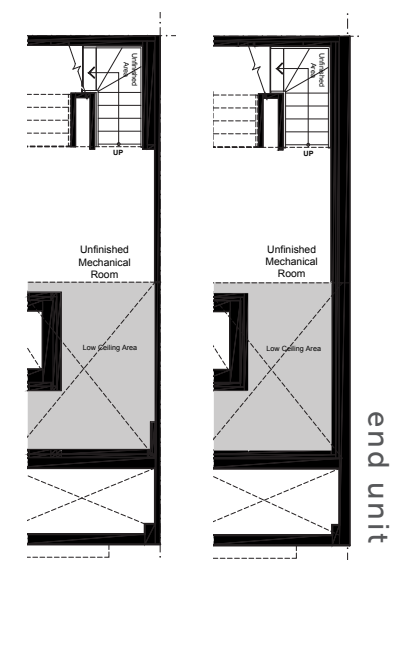

— MAISON BLANCHE

BACK2BACK TOWNHOMES

1430 SQ.FT. 2 BED 2.5 BATH

claridgehomes.com

MAISON BLANCHE

1430 SQ.FT. 2 BED 2.5 BATH

BACK2BACK TOWNHOMES

second

third

sunken entry basement

basement

ground

sunken entry ground

DISCLAIMER Materials, specifications and floor plans are subject to change without notice. All dimensions are approximate and may not be to scale. Actual usable floor space may vary from the stated floor area. Exterior elevations are artistic concepts only: window size and design, roof pitch and brick detail may vary from plan. Layout for kitchen, furnace, HWT and laundry tub may vary from plan. Vertical and horizontal bulkheads, which are not shown on plan may be required for structural plumbing and ventilation runs. E. & O.E. Issued: April 2024