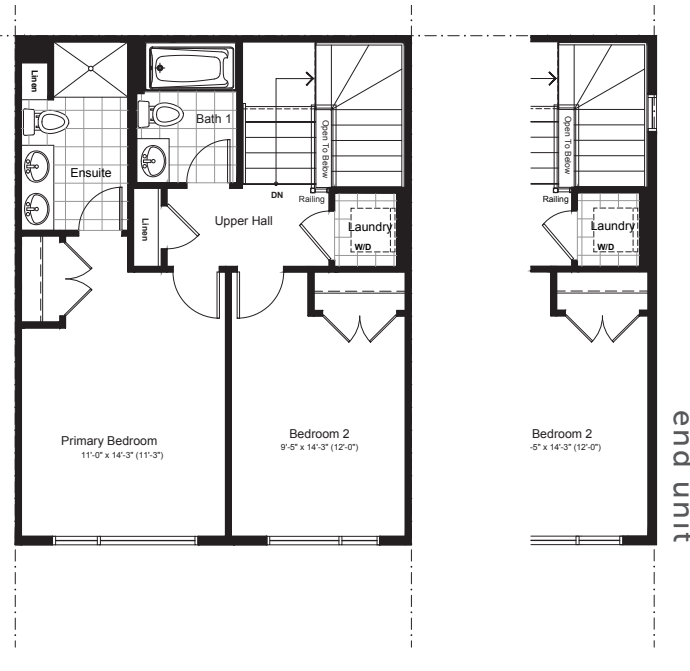

— MAISON BLANCHE

BACK2BACK TOWNHOMES

1430 SQ.FT. 2 BED 2.5 BATH

claridgehomes.com

MAISON BLANCHE

1430 SQ.FT. 2 BED 2.5 BATH

BACK2BACK TOWNHOMES

second

third

sunken entry basement

basement

ground

sunken entry ground

DISCLAIMER Materials, specifications and floor plans are subject to change without notice. All dimensions are approximate and may not be to scale. Actual usable floor space may vary from the stated floor area. Exterior elevations are artistic concepts only: window size and design, roof pitch and brick detail may vary from plan. Layout for kitchen, furnace, HWT and laundry tub may vary from plan. Vertical and horizontal bulkheads, which are not shown on plan may be required for structural plumbing and ventilation runs. E. & O.E. Issued: April 2024