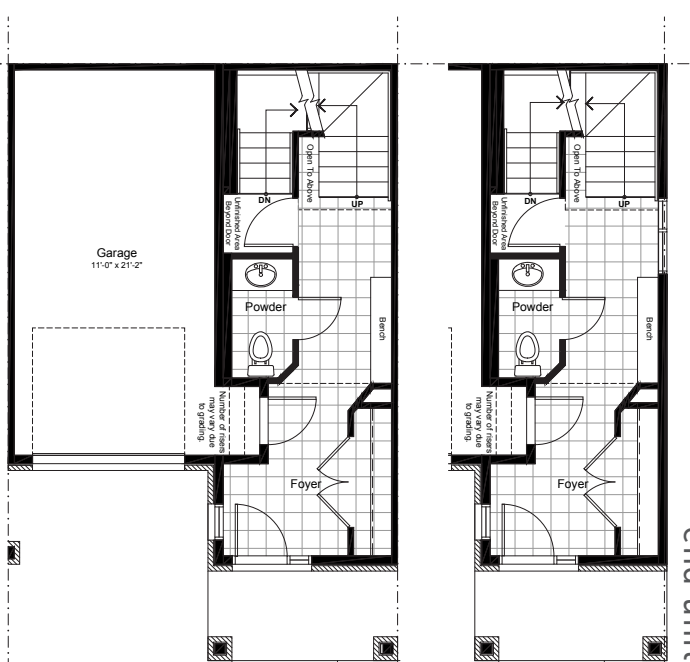

— MAISON BLANCHE

BACK2BACK TOWNHOMES

1430 SQ.FT. 2 BED 2.5 BATH

claridgehomes.com

MAISON BLANCHE

1430 SQ.FT. 2 BED 2.5 BATH

BACK2BACK TOWNHOMES

second

third

sunken entry basement

basement

ground

sunken entry ground

DISCLAIMER Materials, specifications and floor plans are subject to change without notice. All dimensions are approximate and may not be to scale. Actual usable floor space may vary from the stated floor area. Exterior elevations are artistic concepts only: window size and design, roof pitch and brick detail may vary from plan. Layout for kitchen, furnace, HWT and laundry tub may vary from plan. Vertical and horizontal bulkheads, which are not shown on plan may be required for structural plumbing and ventilation runs. E. & O.E. Issued: April 2024