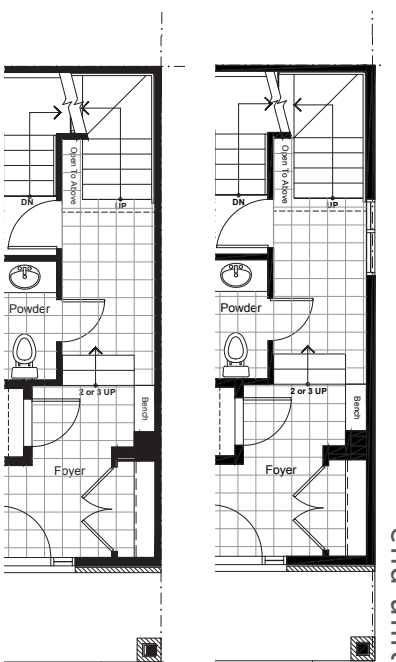

— MAISON BLANCHE

BACK2BACK TOWNHOMES

1430 SQ.FT. 2 BED 2.5 BATH

claridgehomes.com

MAISON BLANCHE

1430 SQ.FT. 2 BED 2.5 BATH

BACK2BACK TOWNHOMES

second

third

sunken entry basement

basement

ground

sunken entry ground

DISCLAIMER Materials, specifications and floor plans are subject to change without notice. All dimensions are approximate and may not be to scale. Actual usable floor space may vary from the stated floor area. Exterior elevations are artistic concepts only: window size and design, roof pitch and brick detail may vary from plan. Layout for kitchen, furnace, HWT and laundry tub may vary from plan. Vertical and horizontal bulkheads, which are not shown on plan may be required for structural plumbing and ventilation runs. E. & O.E. Issued: April 2024