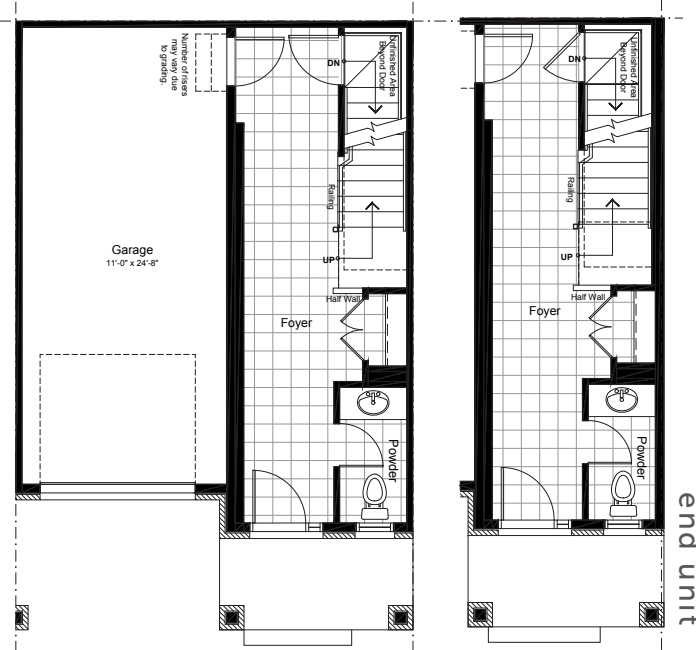

— CHANTILLY

BACK2BACK TOWNHOMES

1455 SQ.FT. 2 BED 2.5 BATH

claridgehomes.com

CHANTILLY

BACK2BACK TOWNHOMES

1455 SQ.FT. 2 BED 2.5 BATH

second

third

sunken entry basement

basement

ground

sunken entry ground