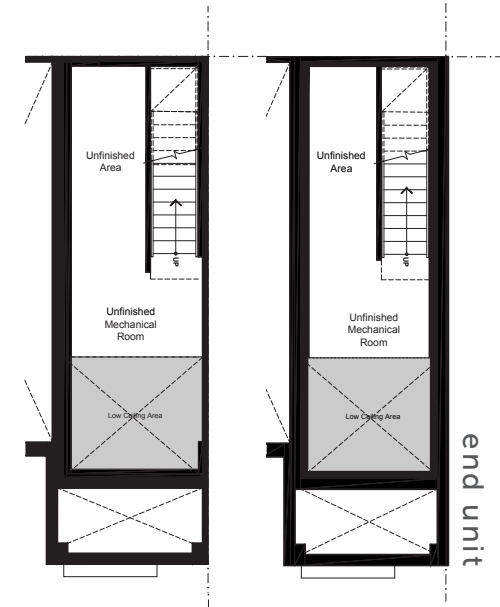

— CHANTILLY

BACK2BACK TOWNHOMES

1455 SQ.FT. 2 BED 2.5 BATH

claridgehomes.com

CHANTILLY

BACK2BACK TOWNHOMES

1455 SQ.FT. 2 BED 2.5 BATH

second

third

sunken entry basement

basement

ground

sunken entry ground