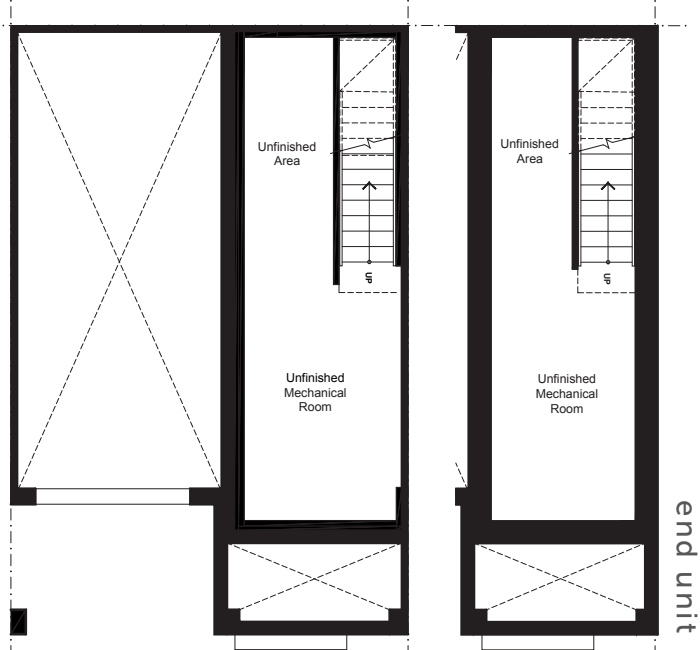

— CHANTILLY

BACK2BACK TOWNHOMES

1455 SQ.FT. 2 BED 2.5 BATH

claridgehomes.com

CHANTILLY

BACK2BACK TOWNHOMES

1455 SQ.FT. 2 BED 2.5 BATH

second

third

sunken entry basement

basement

ground

sunken entry ground