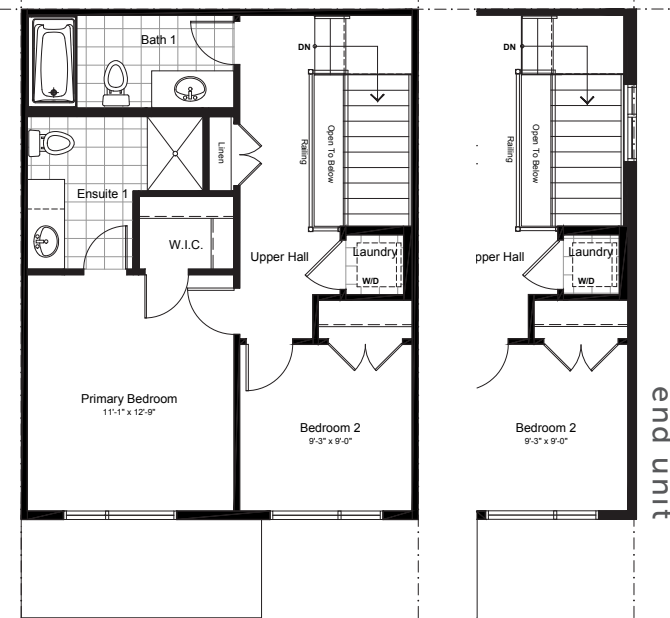

— CHANTILLY

BACK2BACK TOWNHOMES

1455 SQ.FT. 2 BED 2.5 BATH

claridgehomes.com

CHANTILLY

BACK2BACK TOWNHOMES

1455 SQ.FT. 2 BED 2.5 BATH

second

third

sunken entry basement

basement

ground

sunken entry ground