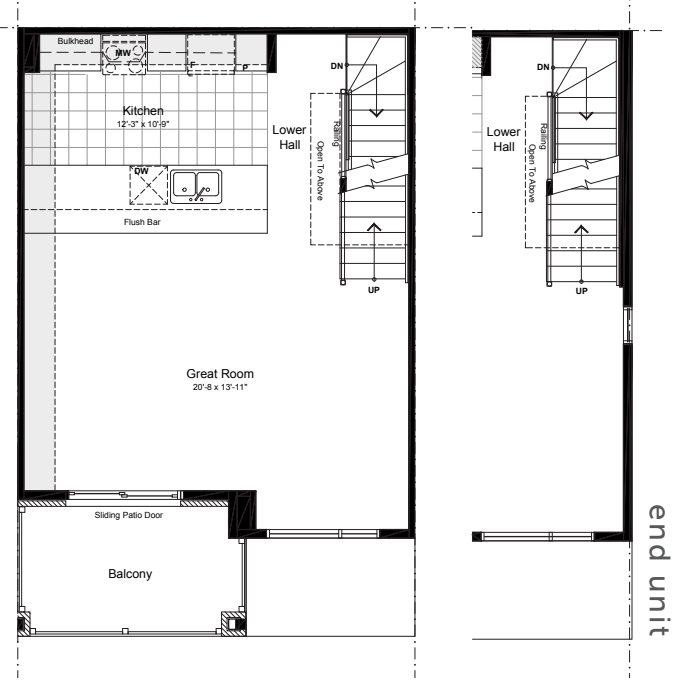

— CHANTILLY

BACK2BACK TOWNHOMES

1455 SQ.FT. 2 BED 2.5 BATH

claridgehomes.com

CHANTILLY

BACK2BACK TOWNHOMES

1455 SQ.FT. 2 BED 2.5 BATH

second

third

sunken entry basement

basement

ground

sunken entry ground