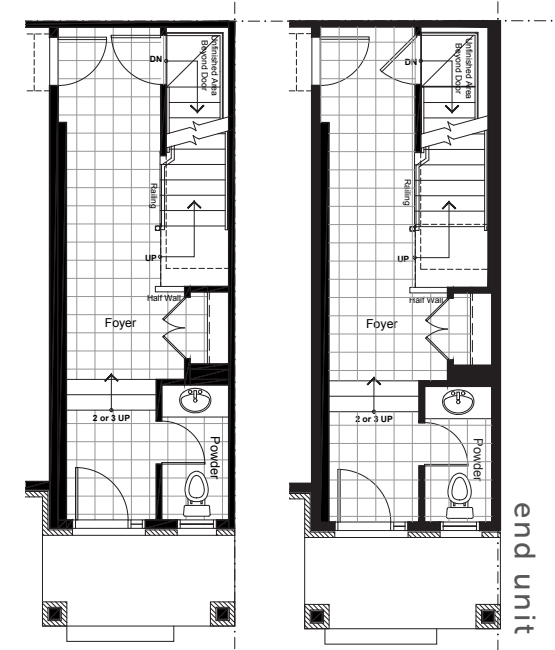

— CHANTILLY

BACK2BACK TOWNHOMES

1455 SQ.FT. 2 BED 2.5 BATH

claridgehomes.com

CHANTILLY

BACK2BACK TOWNHOMES

1455 SQ.FT. 2 BED 2.5 BATH

second

third

sunken entry basement

basement

ground

sunken entry ground