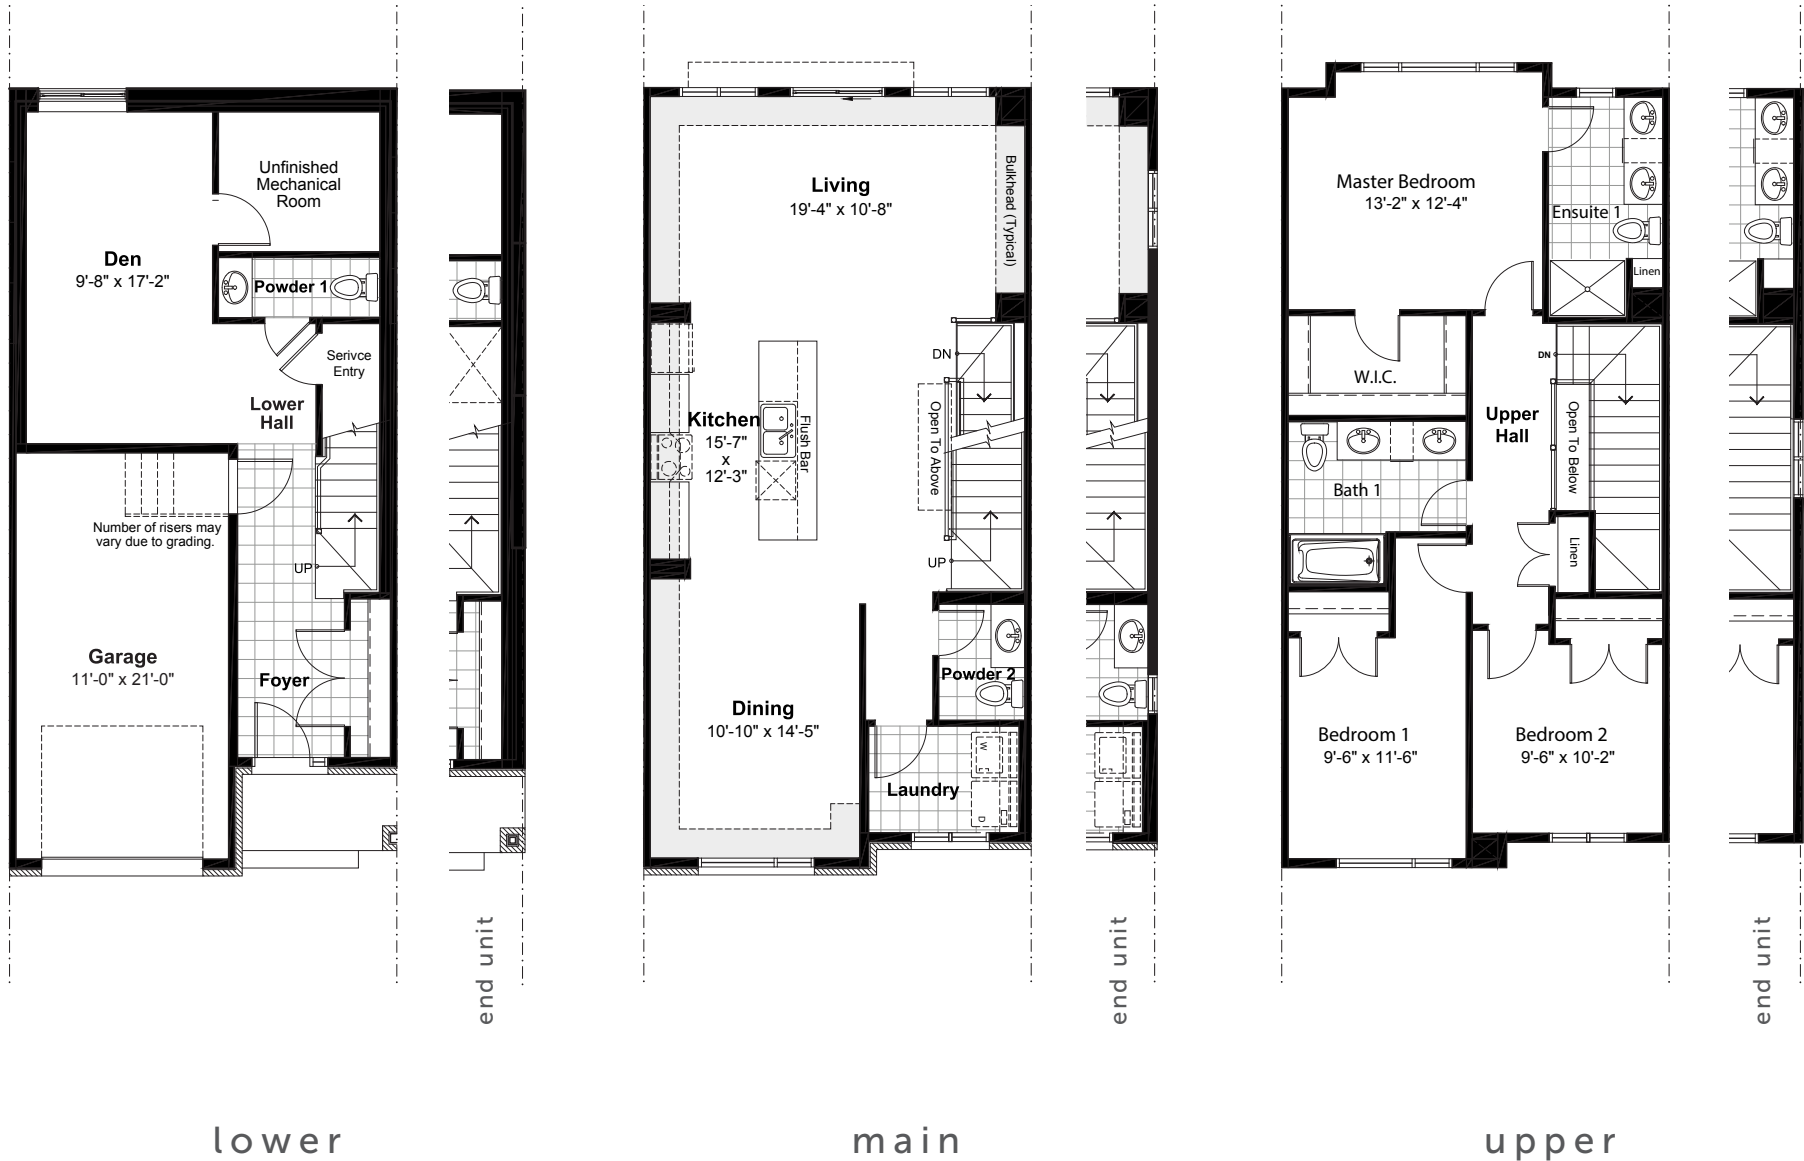

BLOOMSFIELD

REVERSED WALK-OUTS

2095 SQ.FT.

3 BED

2 FULL BATH
2 HALF BATH

CLARIDGE
HOMES

BLOOMSFIELD

2095 SQ.FT. 3 BED 2 FULL BATH 2 HALF BATH

REVERSED WALK-OUTS

DISCLAIMER Materials, specifications and floor plans are subject to change without notice. All dimensions are approximate and may not be to scale. Actual usable floor space may vary from the stated floor area. Exterior elevations are artistic concepts only: window size and design, roof pitch and brick detail may vary from plan. Layout for kitchen, furnace, HWT and laundry tub may vary from plan. Vertical and horizontal bulkheads, which are not shown on plan may be required for structural plumbing and ventilation runs. E. & O.E. Issued: April 2021