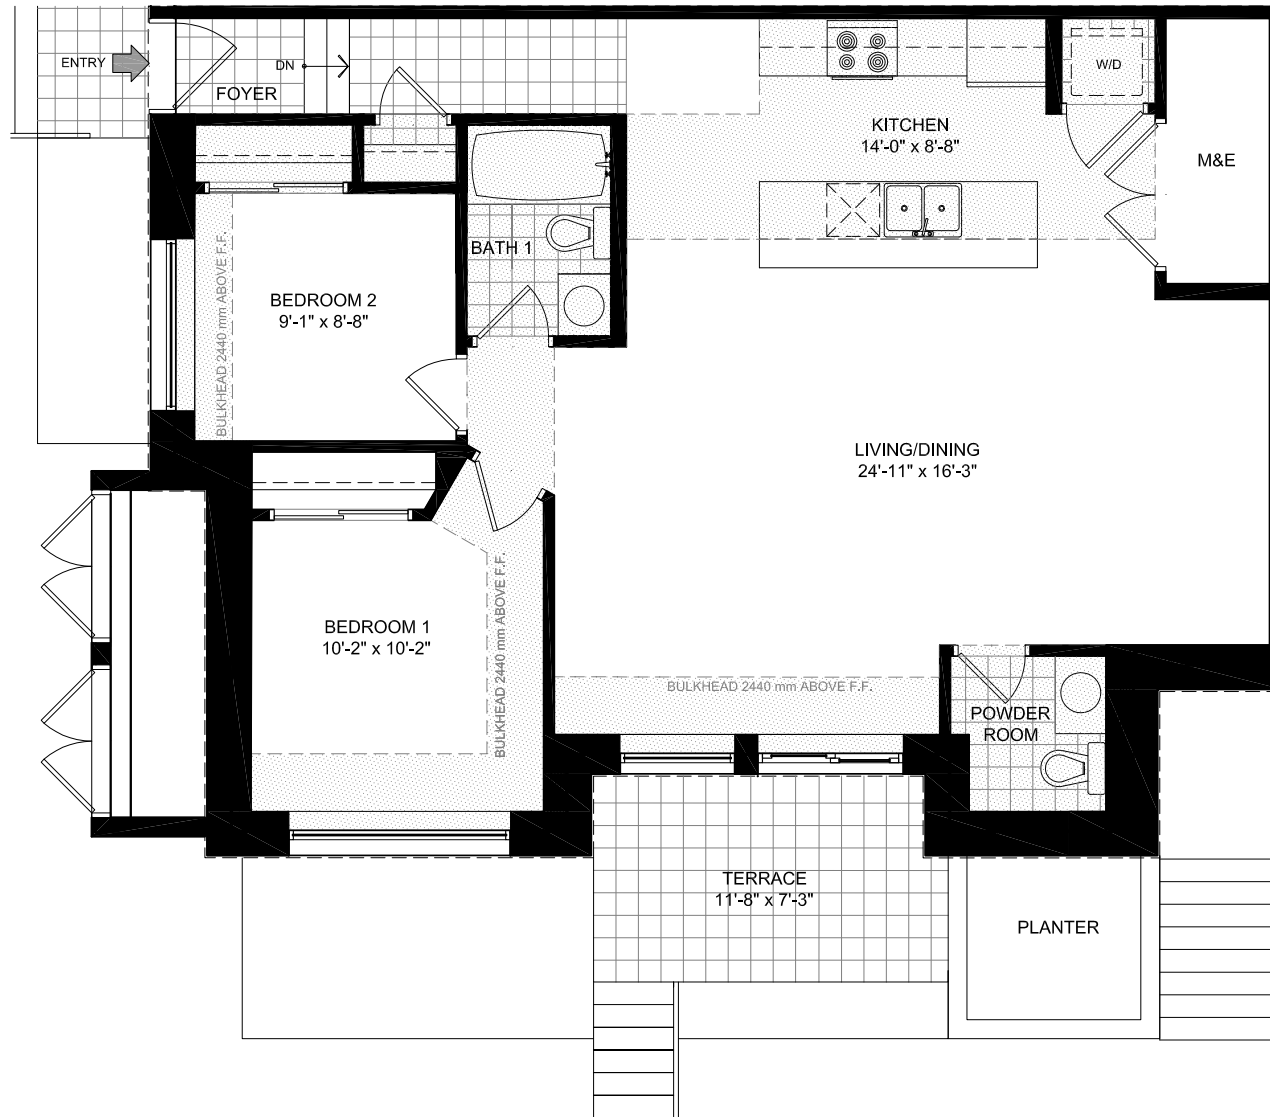

RESOLVE II

ZEN URBAN FLATS

1095 SQ.FT. 2 BED 1.5 BATH

DISCLAIMER Materials, specifications and floor plans are subject to change without notice. All dimensions are approximate and may not be to scale. Actual usable floor space may vary from the stated floor area. Exterior elevations are artistic concepts only: window size and design, roof pitch and brick detail may vary from plan. Layout for kitchen, furnace, HWT and laundry tub may vary from plan. Vertical and horizontal bulkheads, which are not shown on plan may be required for structural plumbing and ventilation runs. E. & O.E. Issued: October 2018