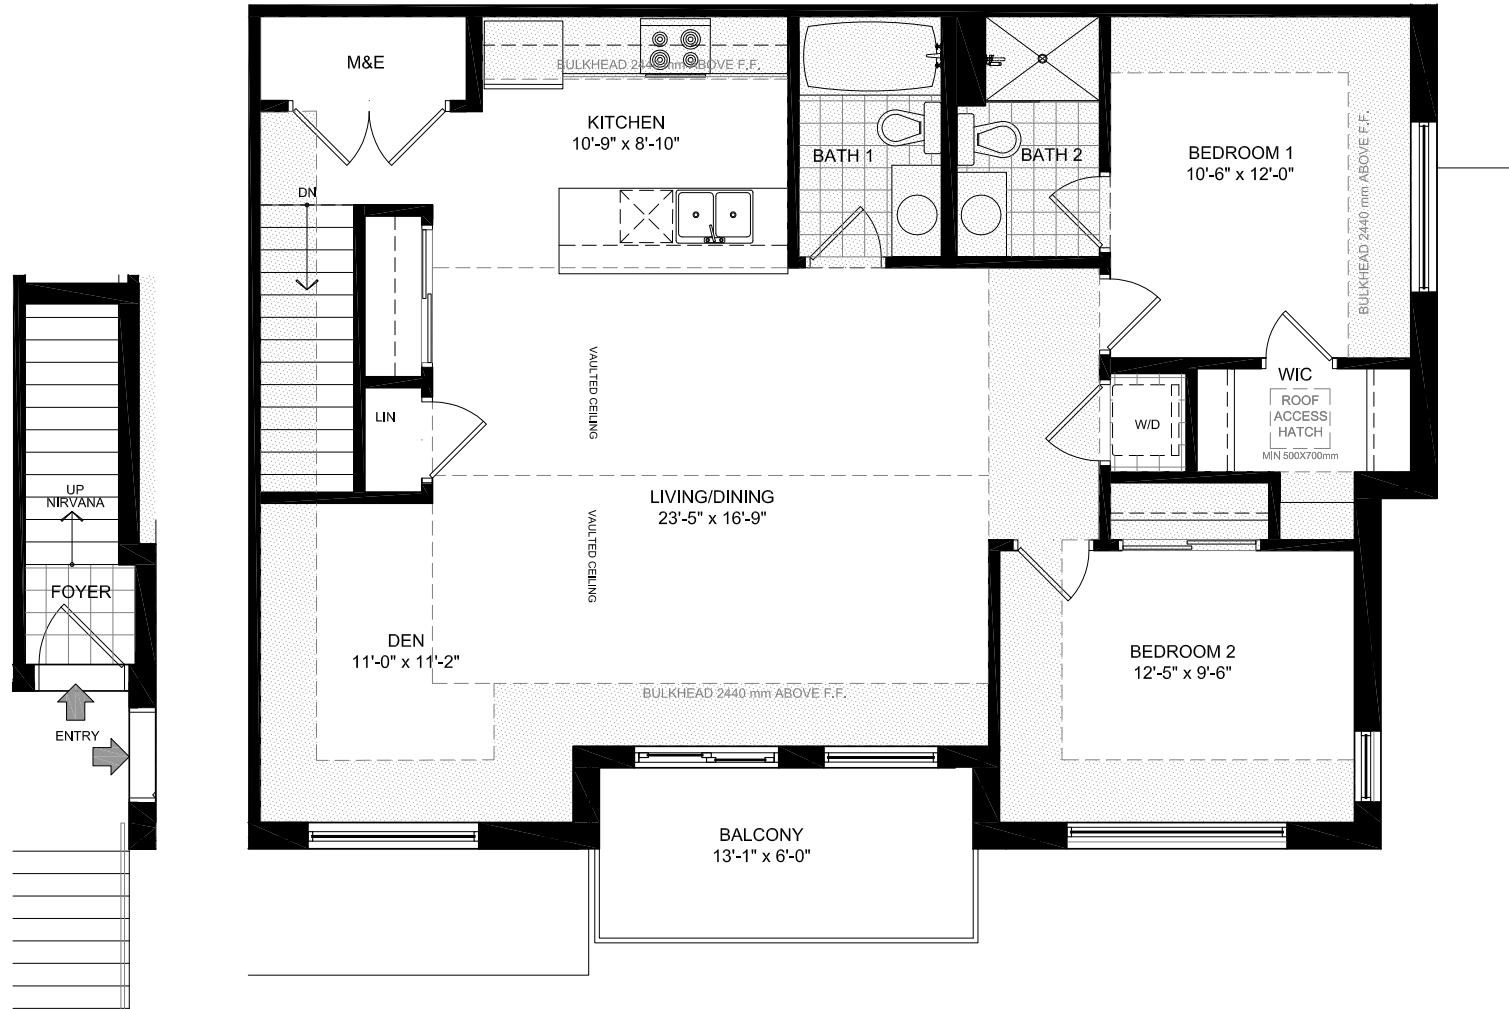

# NIRVANA II

ZEN URBAN FLATS

1225 SQ.FT. 2 BED+DEN 2 BATH

**DISCLAIMER** Materials, specifications and floor plans are subject to change without notice. All dimensions are approximate and may not be to scale. Actual usable floor space may vary from the stated floor area. Exterior elevations are artistic concepts only: window size and design, roof pitch and brick detail may vary from plan. Layout for kitchen, furnace, HWT and laundry tub may vary from plan. Vertical and horizontal bulkheads, which are not shown on plan may be required for structural plumbing and ventilation runs. E. & O.E. Issued: October 2018