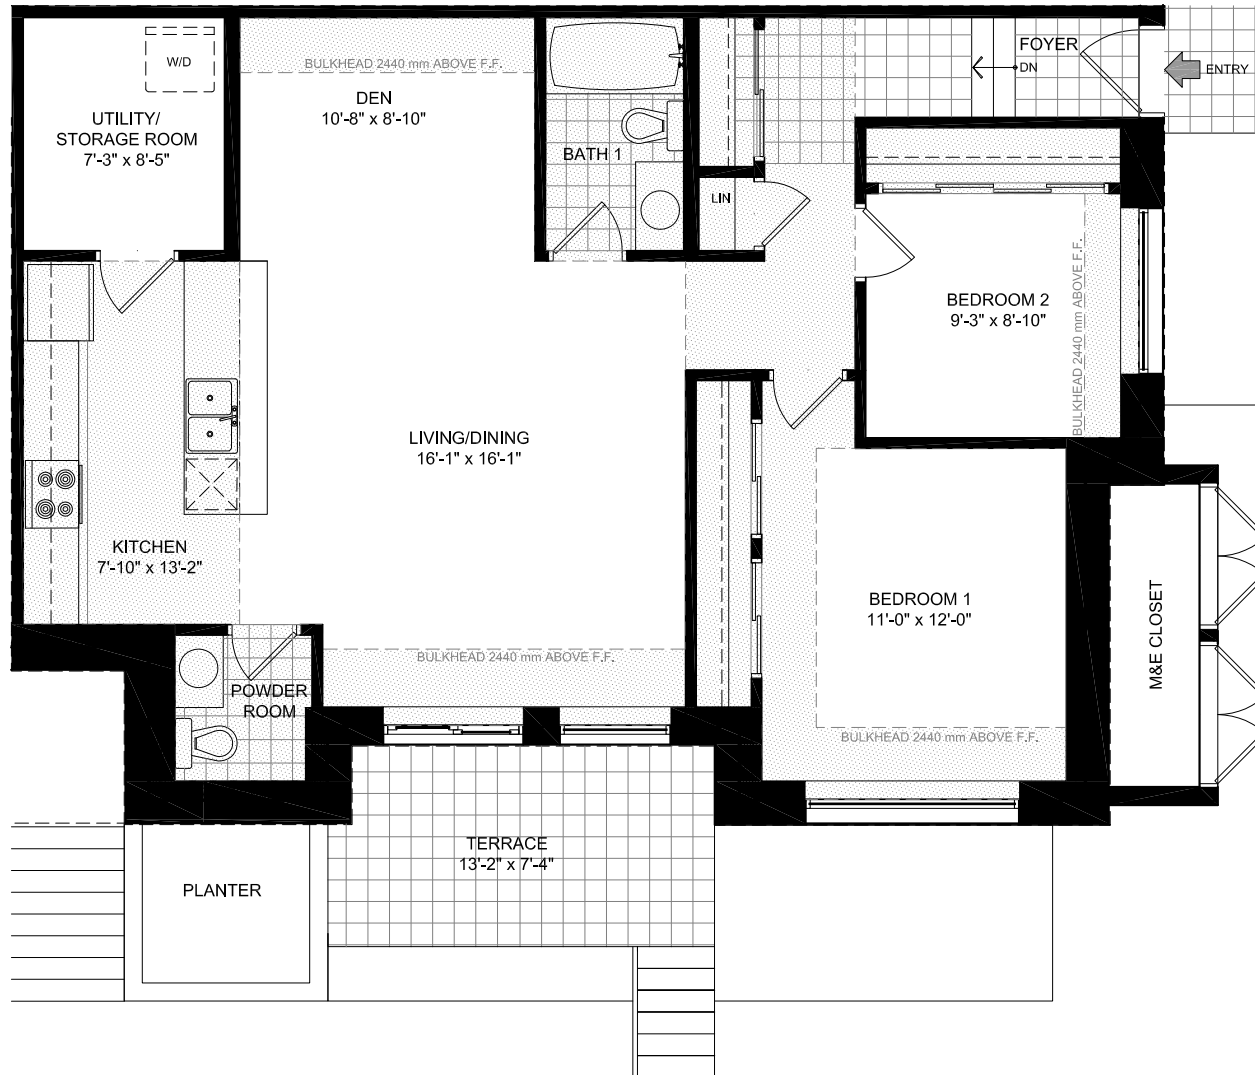

DHARMA II

ZEN URBAN FLATS

1160 SQ.FT. 2 BED+DEN 1.5 BATH

DISCLAIMER Materials, specifications and floor plans are subject to change without notice. All dimensions are approximate and may not be to scale. Actual usable floor space may vary from the stated floor area. Exterior elevations are artistic concepts only: window size and design, roof pitch and brick detail may vary from plan. Layout for kitchen, furnace, HWT and laundry tub may vary from plan. Vertical and horizontal bulkheads, which are not shown on plan may be required for structural plumbing and ventilation runs. E. & O.E. Issued: October 2018