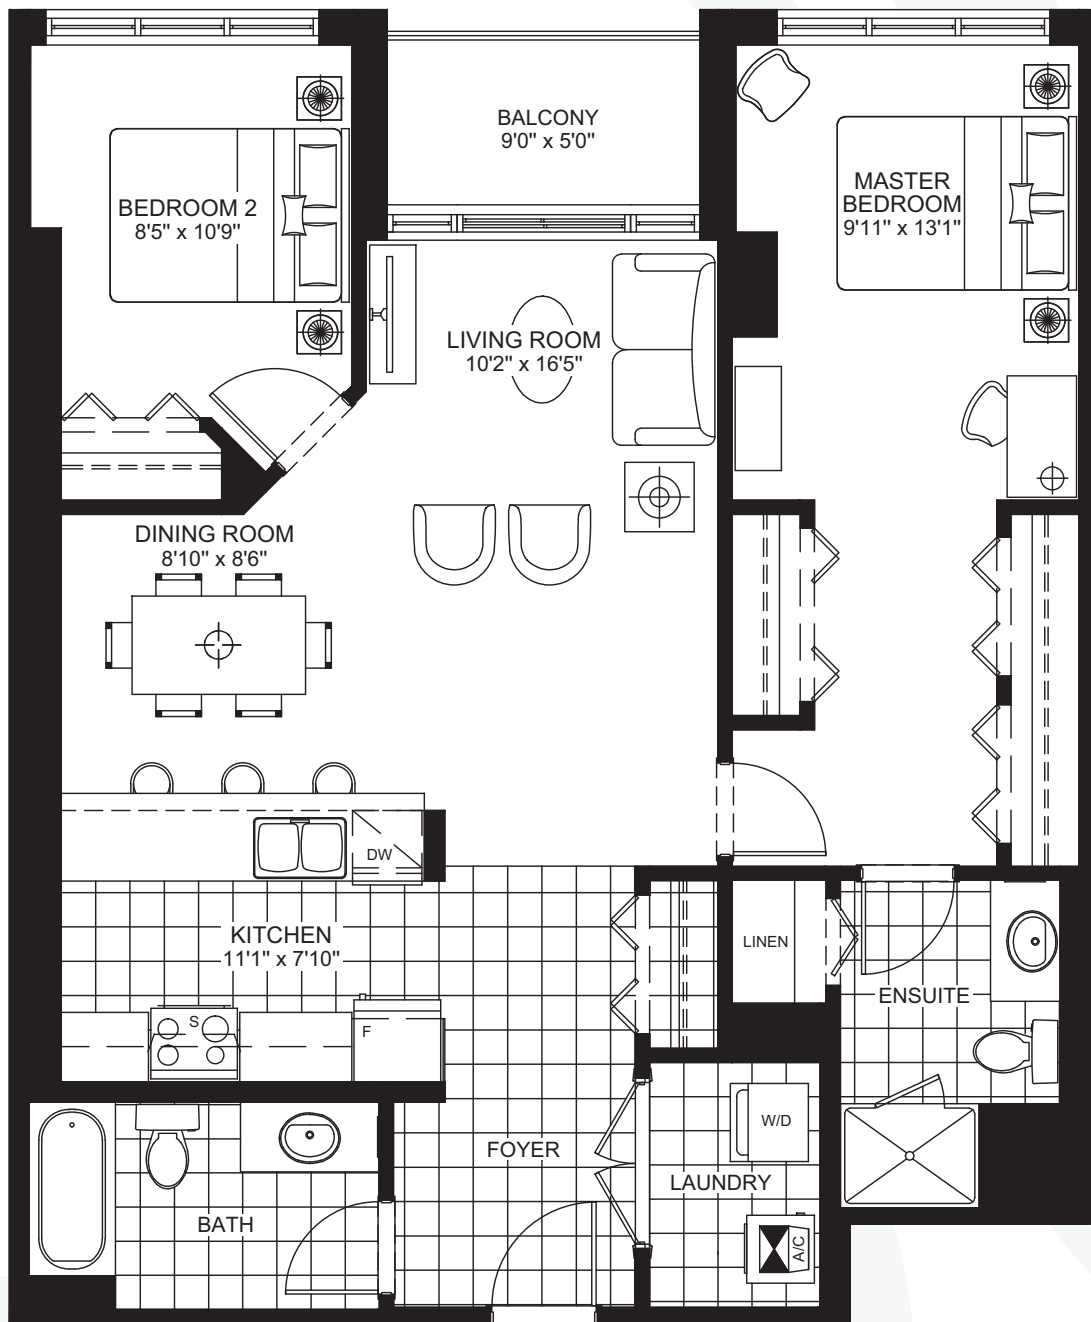

Stirling
PARK

THE KINGS PARK

2 BEDROOM
1095 SQ FT (212-1212)

CLARIDGE
HOMES