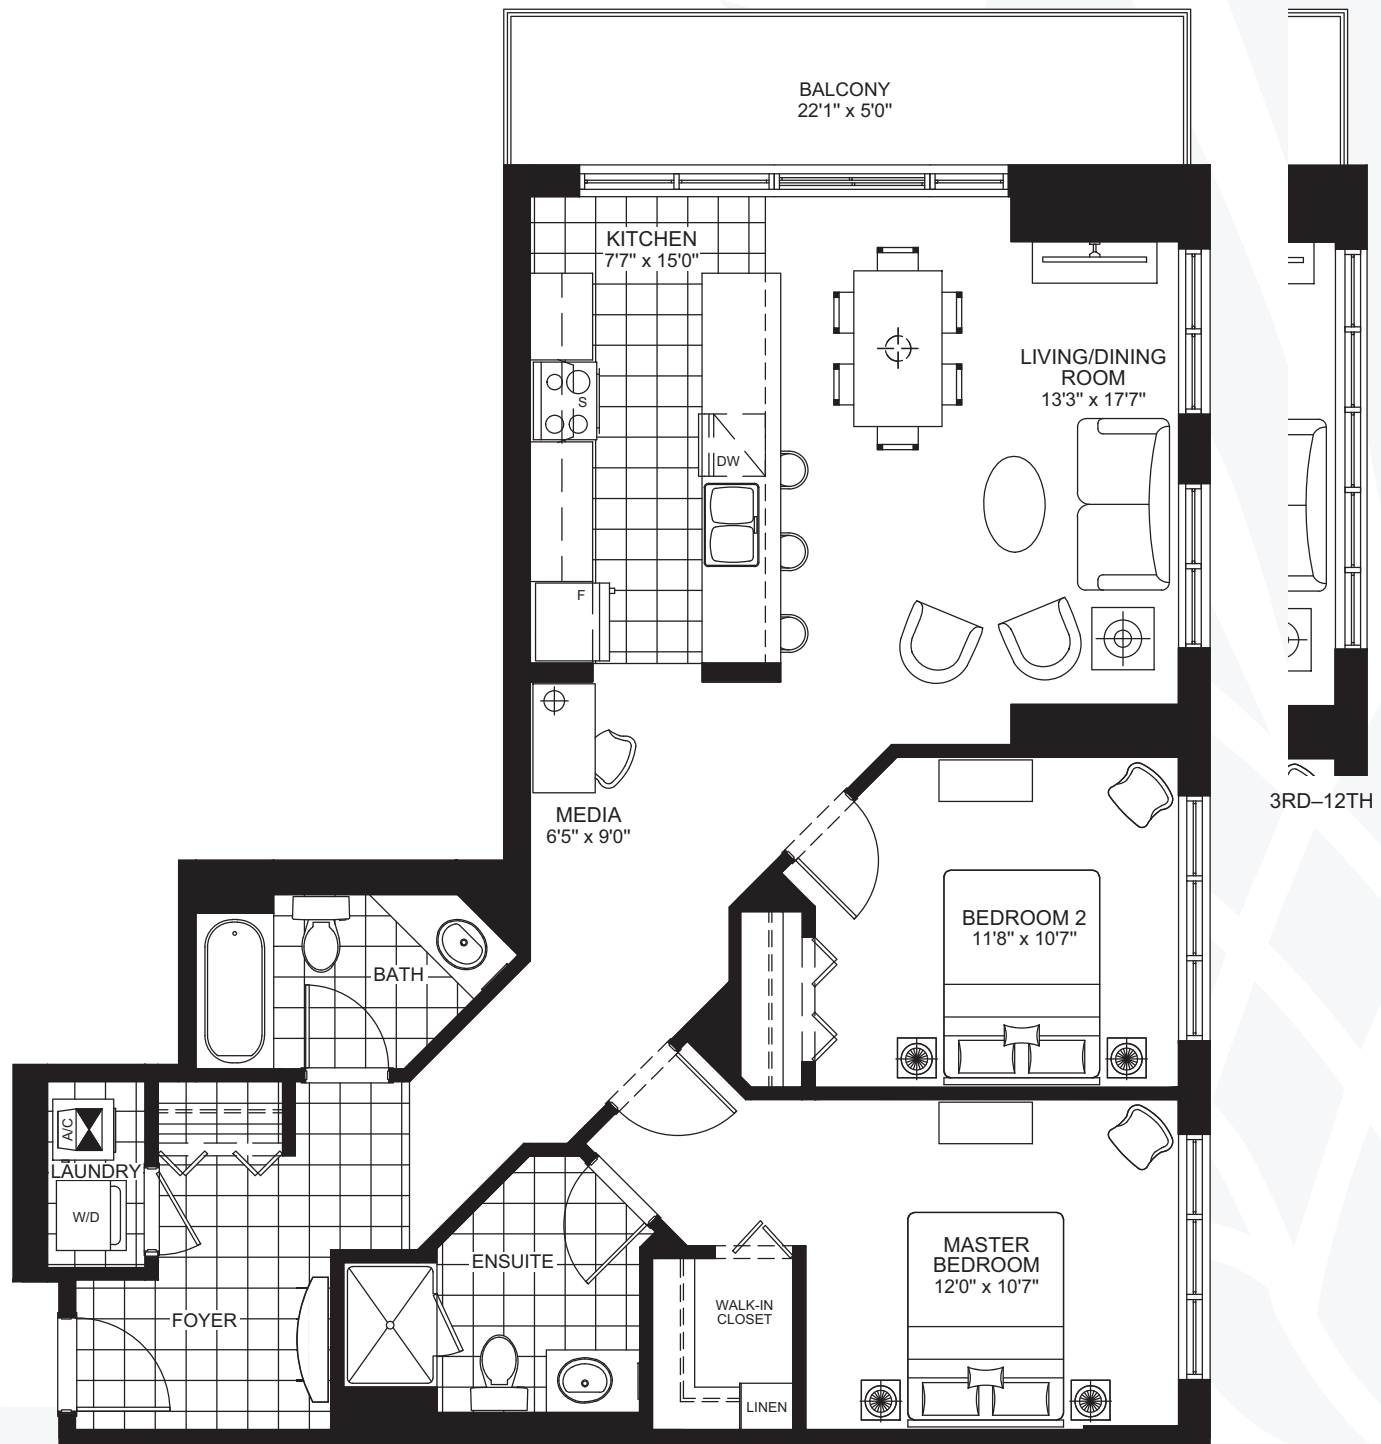

Stirling
PARK

THE AFTON

2 BEDROOM
1195 SQ FT (203-1203)

CLARIDGE
HOMES